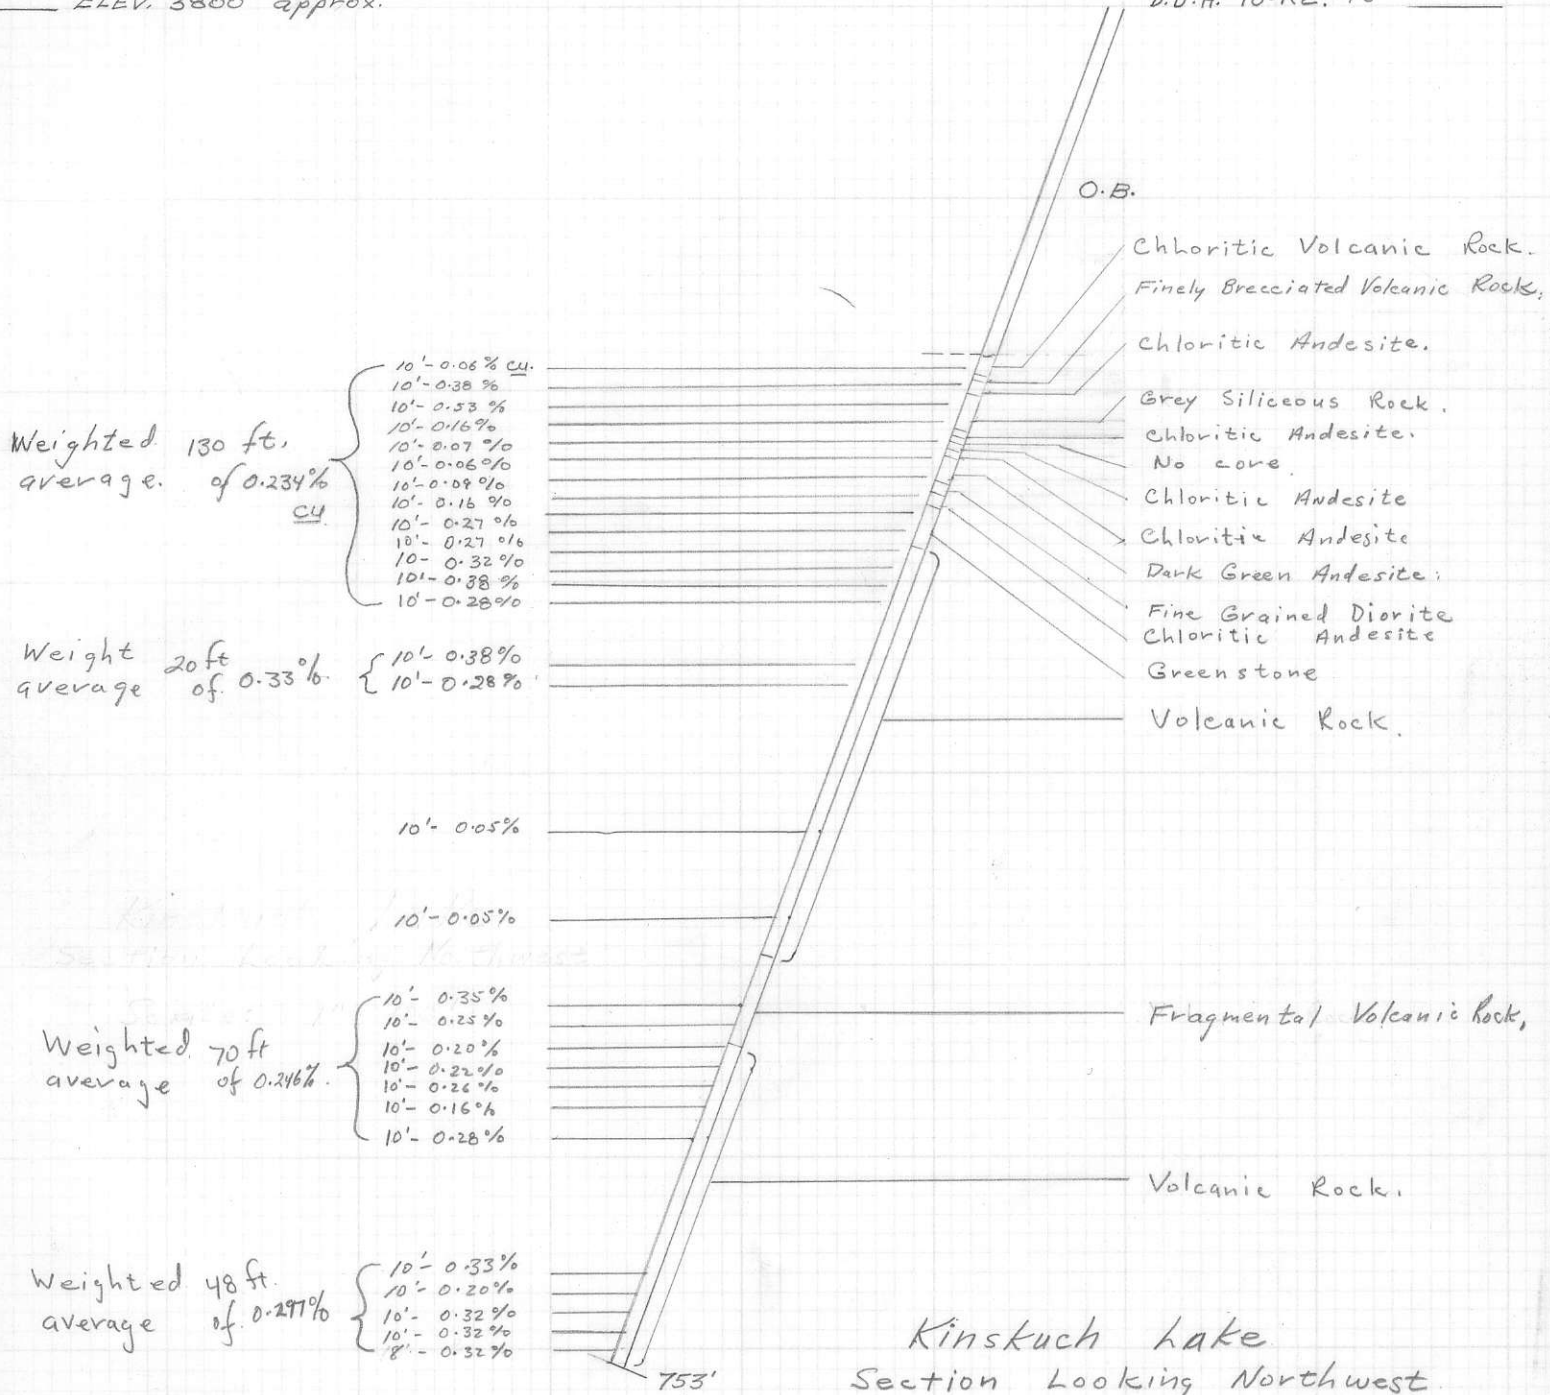

S-32° W

ELEV. 3800' approx.

D.D.H.-70-K2.-75°

Kinskuch Lake
Section Looking Northwest

Scale: 1" = 100'

103P/11

S 32° W,

D.D.H. - 70-K-1A - 75°

ELEV. 4025' approx.

Kinskuch lake.
Section Looking Northwest,
Scale: 1" = 100'
103P/11