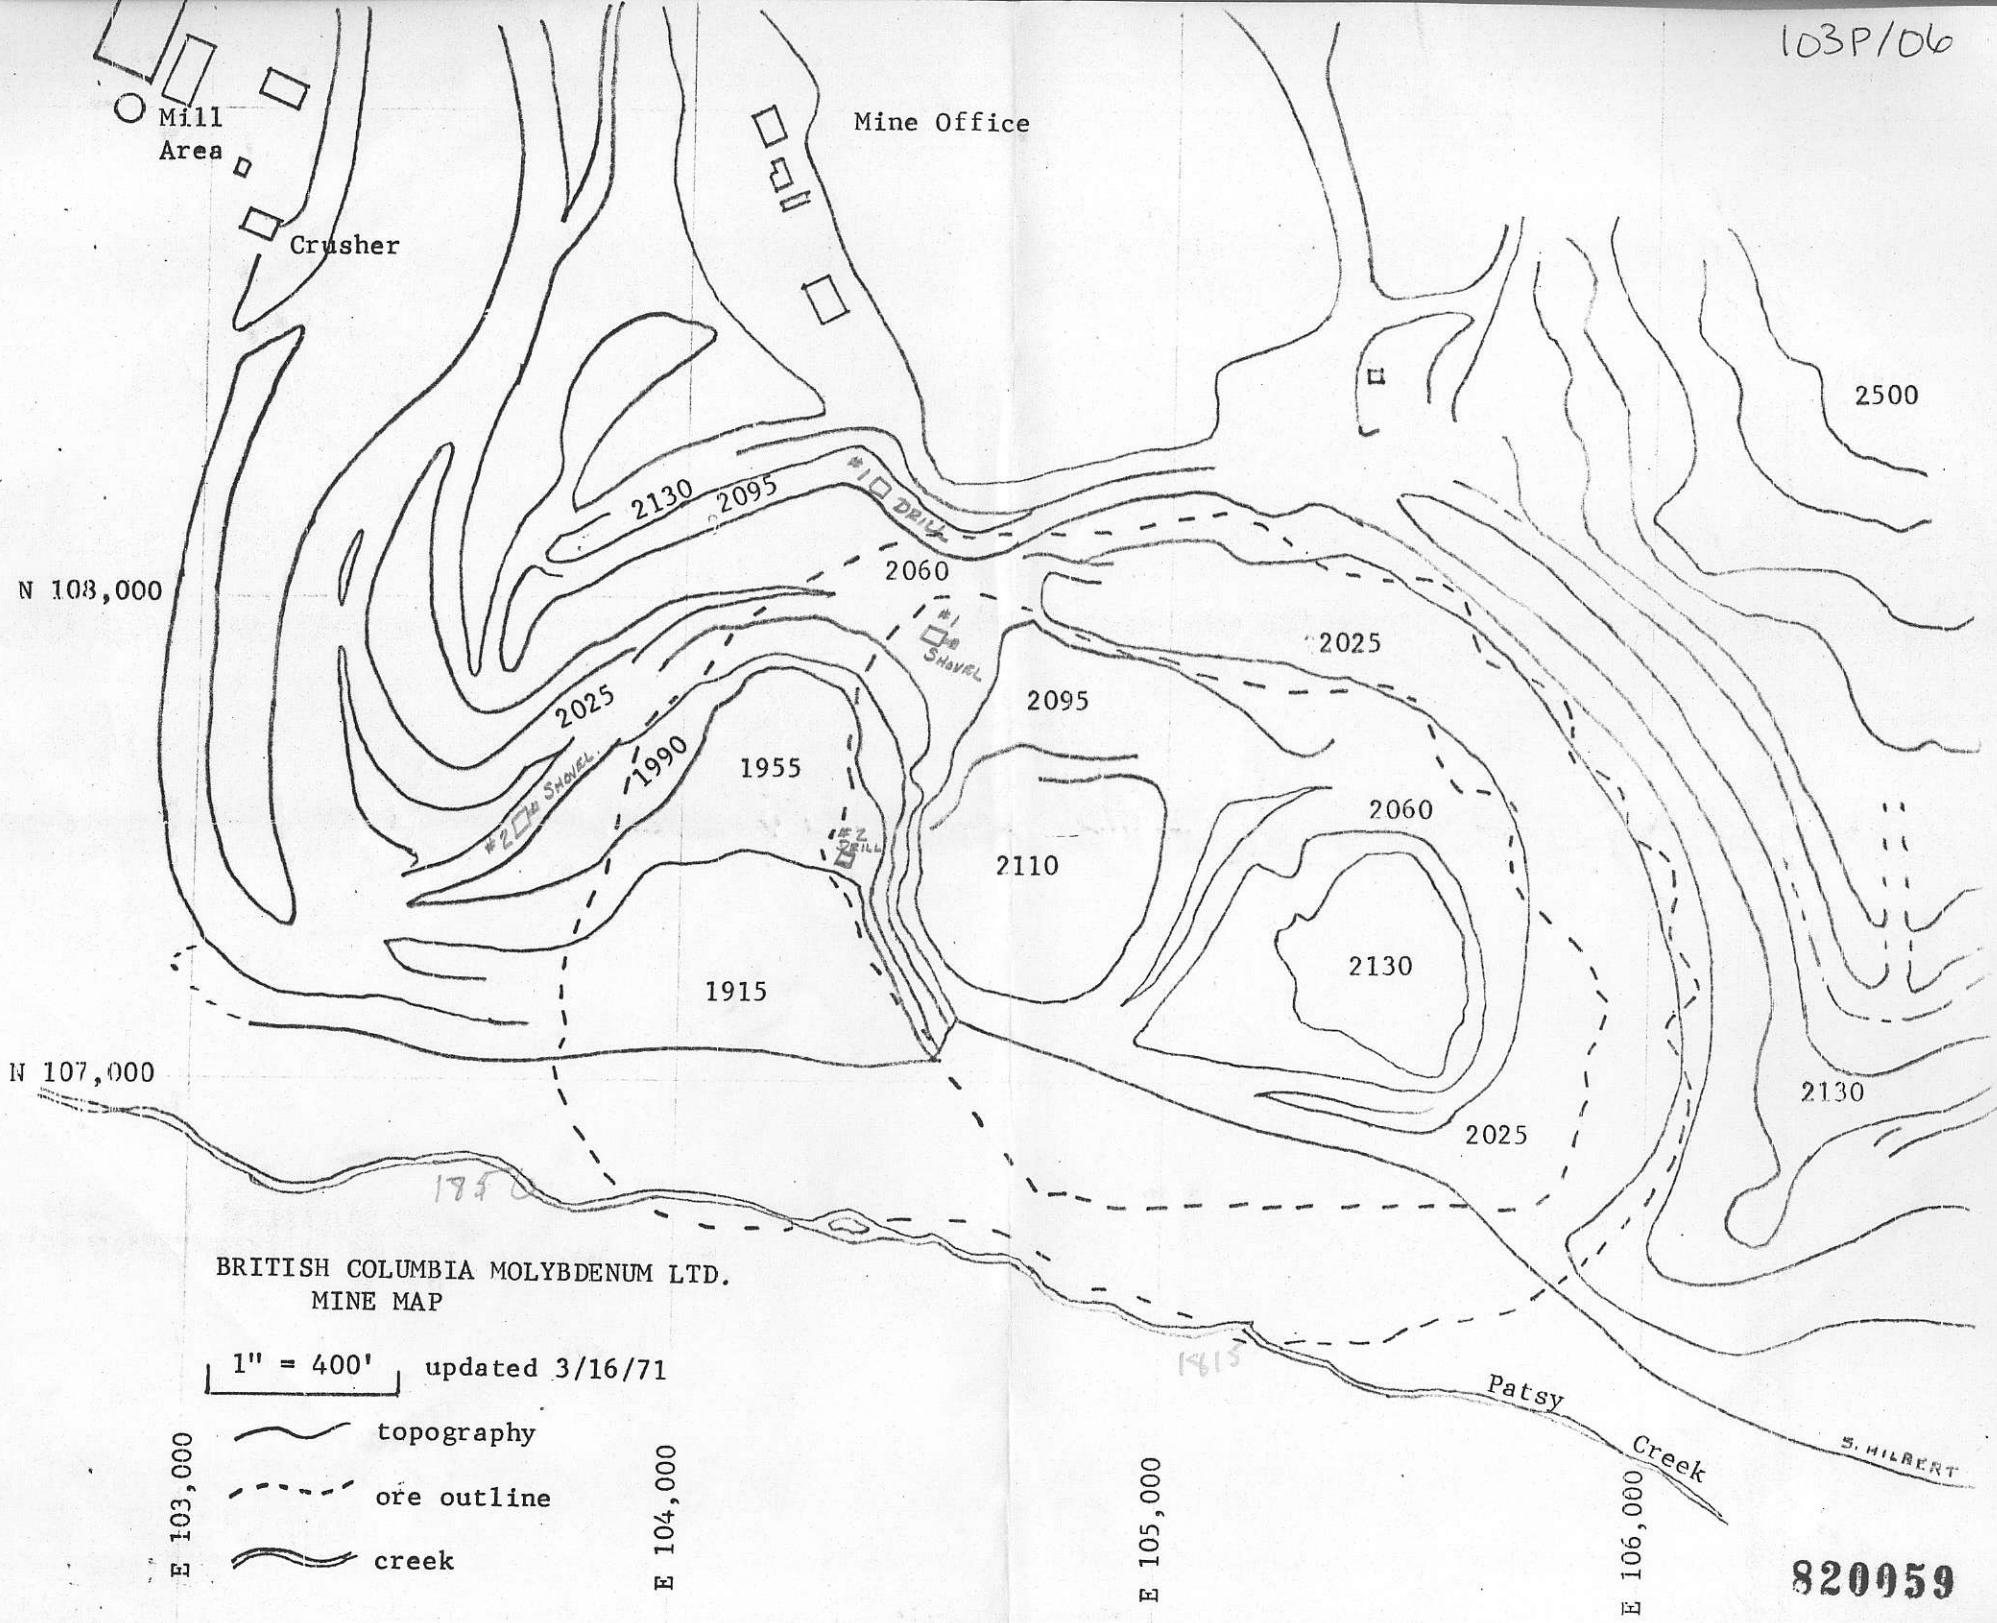

103P/06

BRITISH COLUMBIA MOLYBDENUM LTD.
MINE MAP

1" = 400' updated 3/16/71

-  topography
-  ore outline
-  creek

S. HILBERT

820959