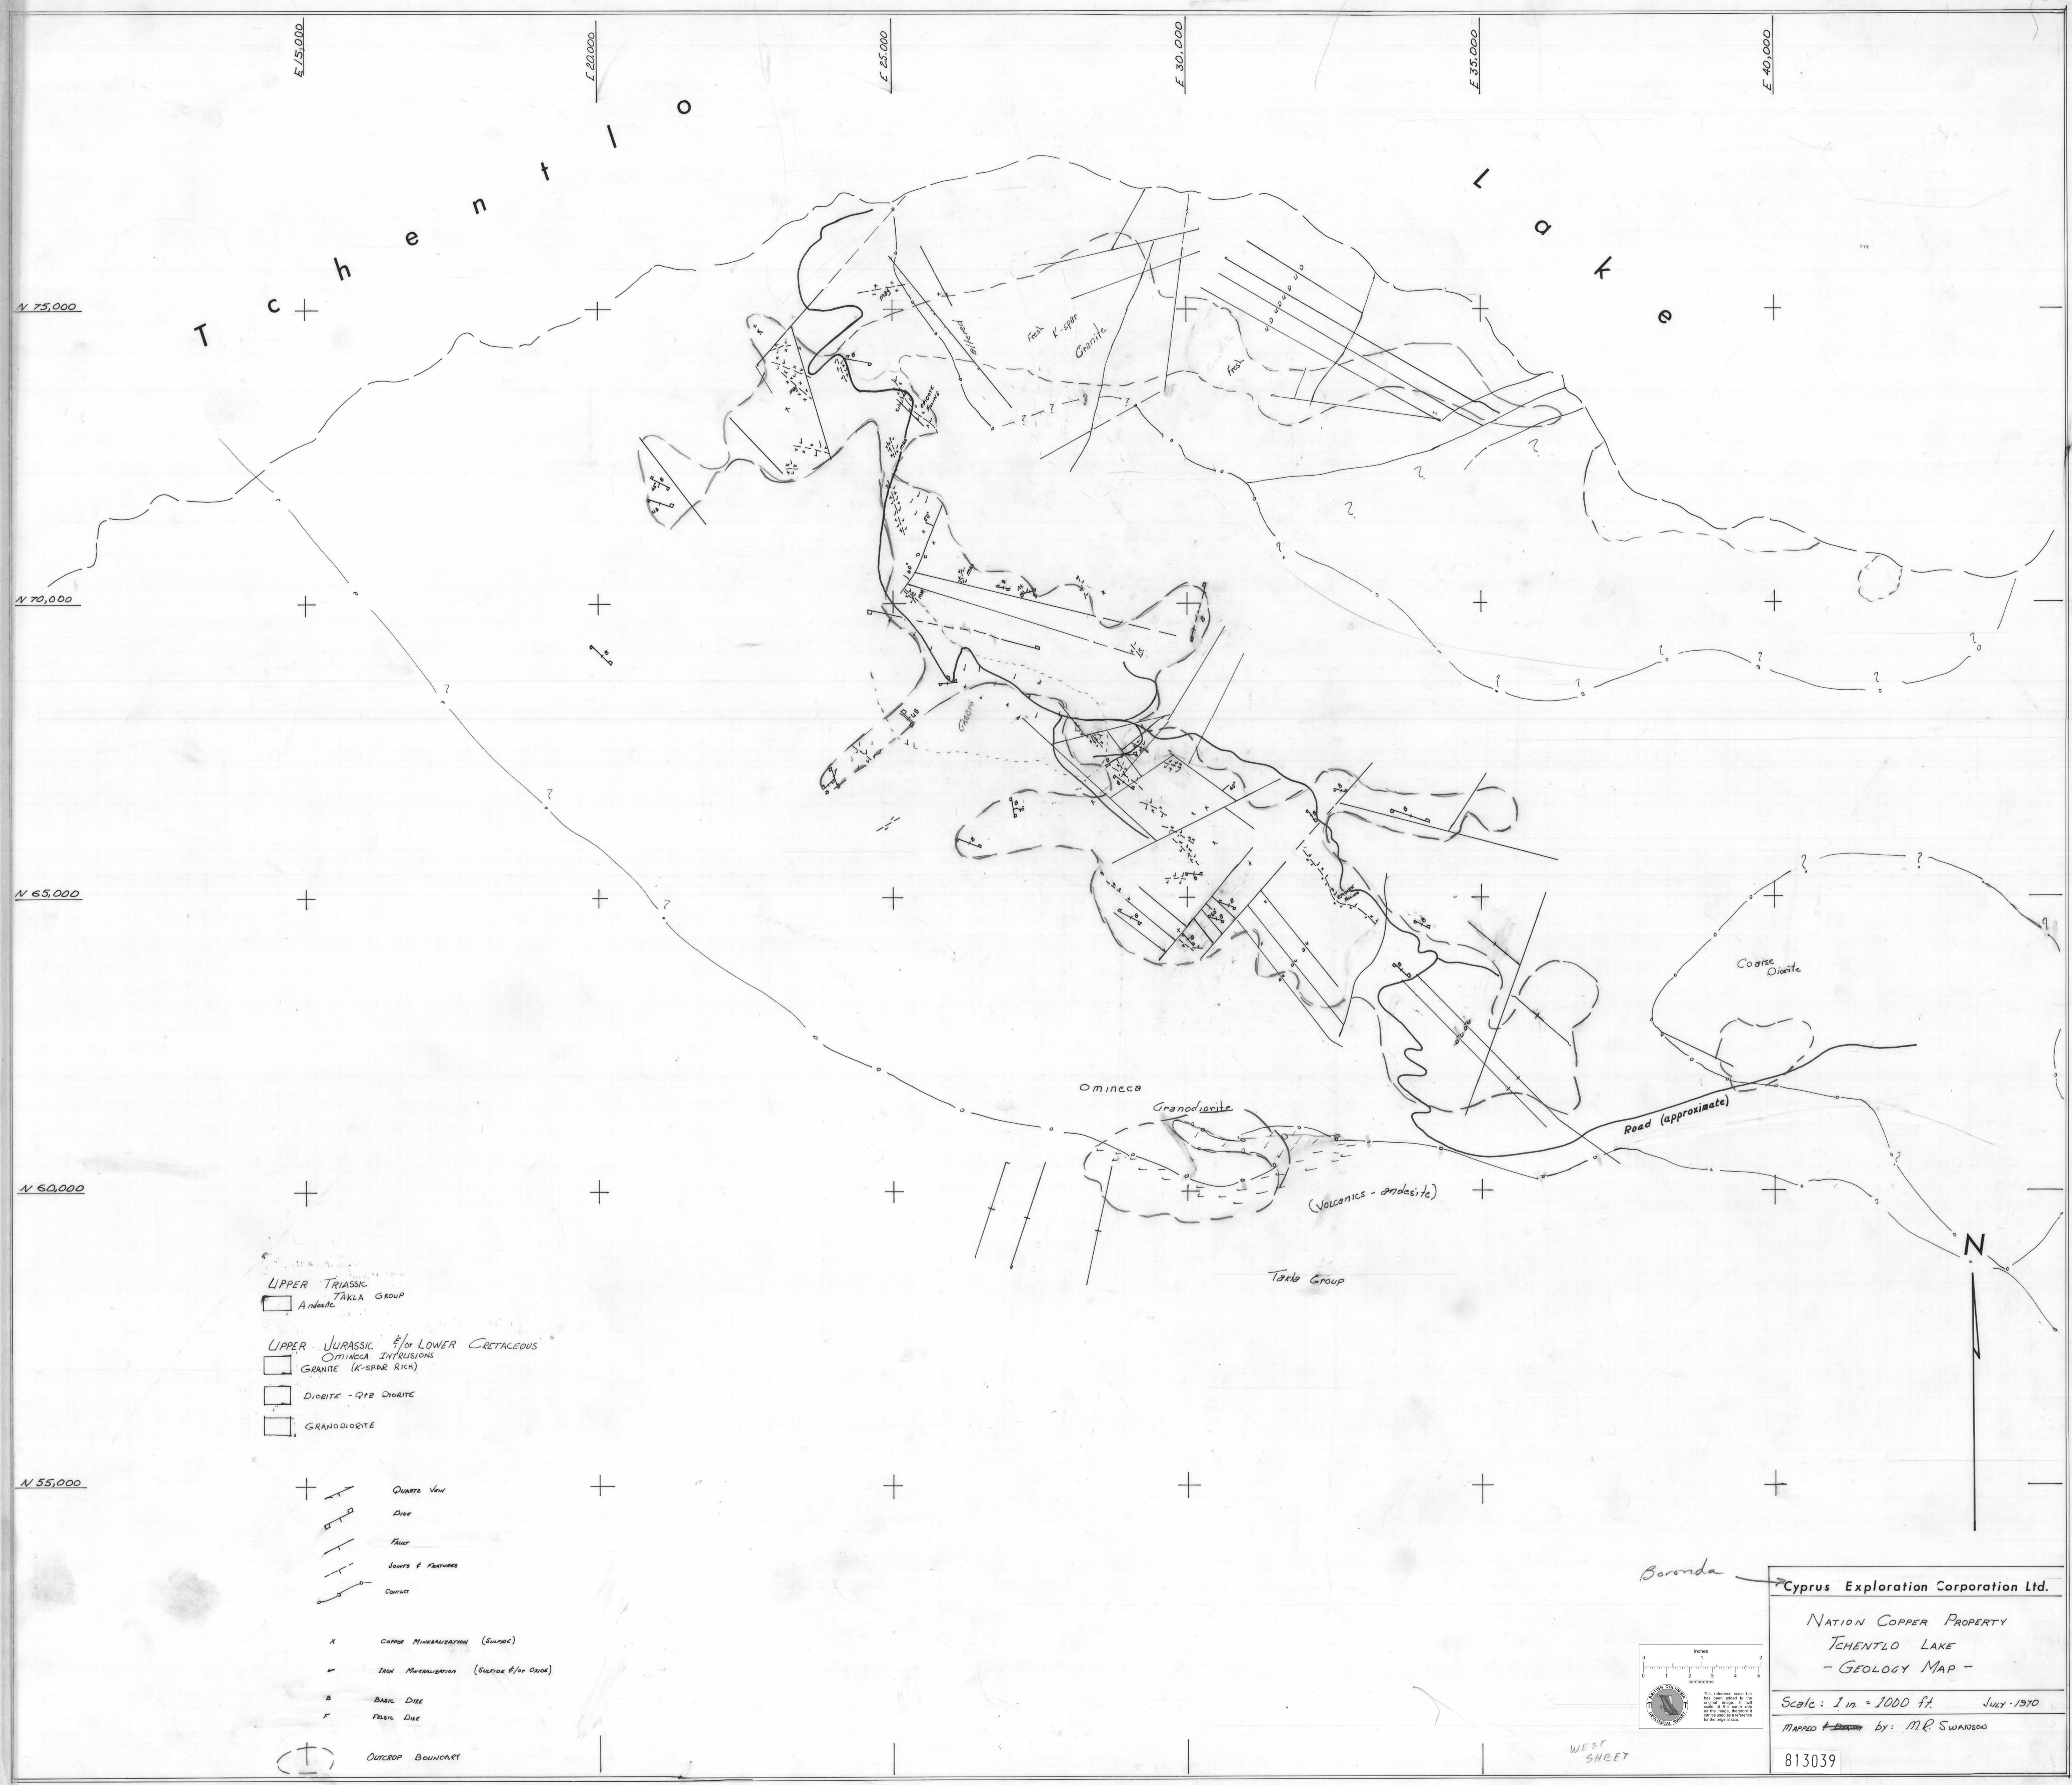

Baranda
 UTM
 Tenthlo Lake
 Geology

Baranda → Cyprus Exploration Corporation Ltd.

NATION COPPER PROPERTY
TENTHLO LAKE
- GEOLOGY MAP -

Scale: 1 in = 1000 ft. July 1970
 MAPPED & DRAWN by: MR. SWANSON

813039

WEST SHEET