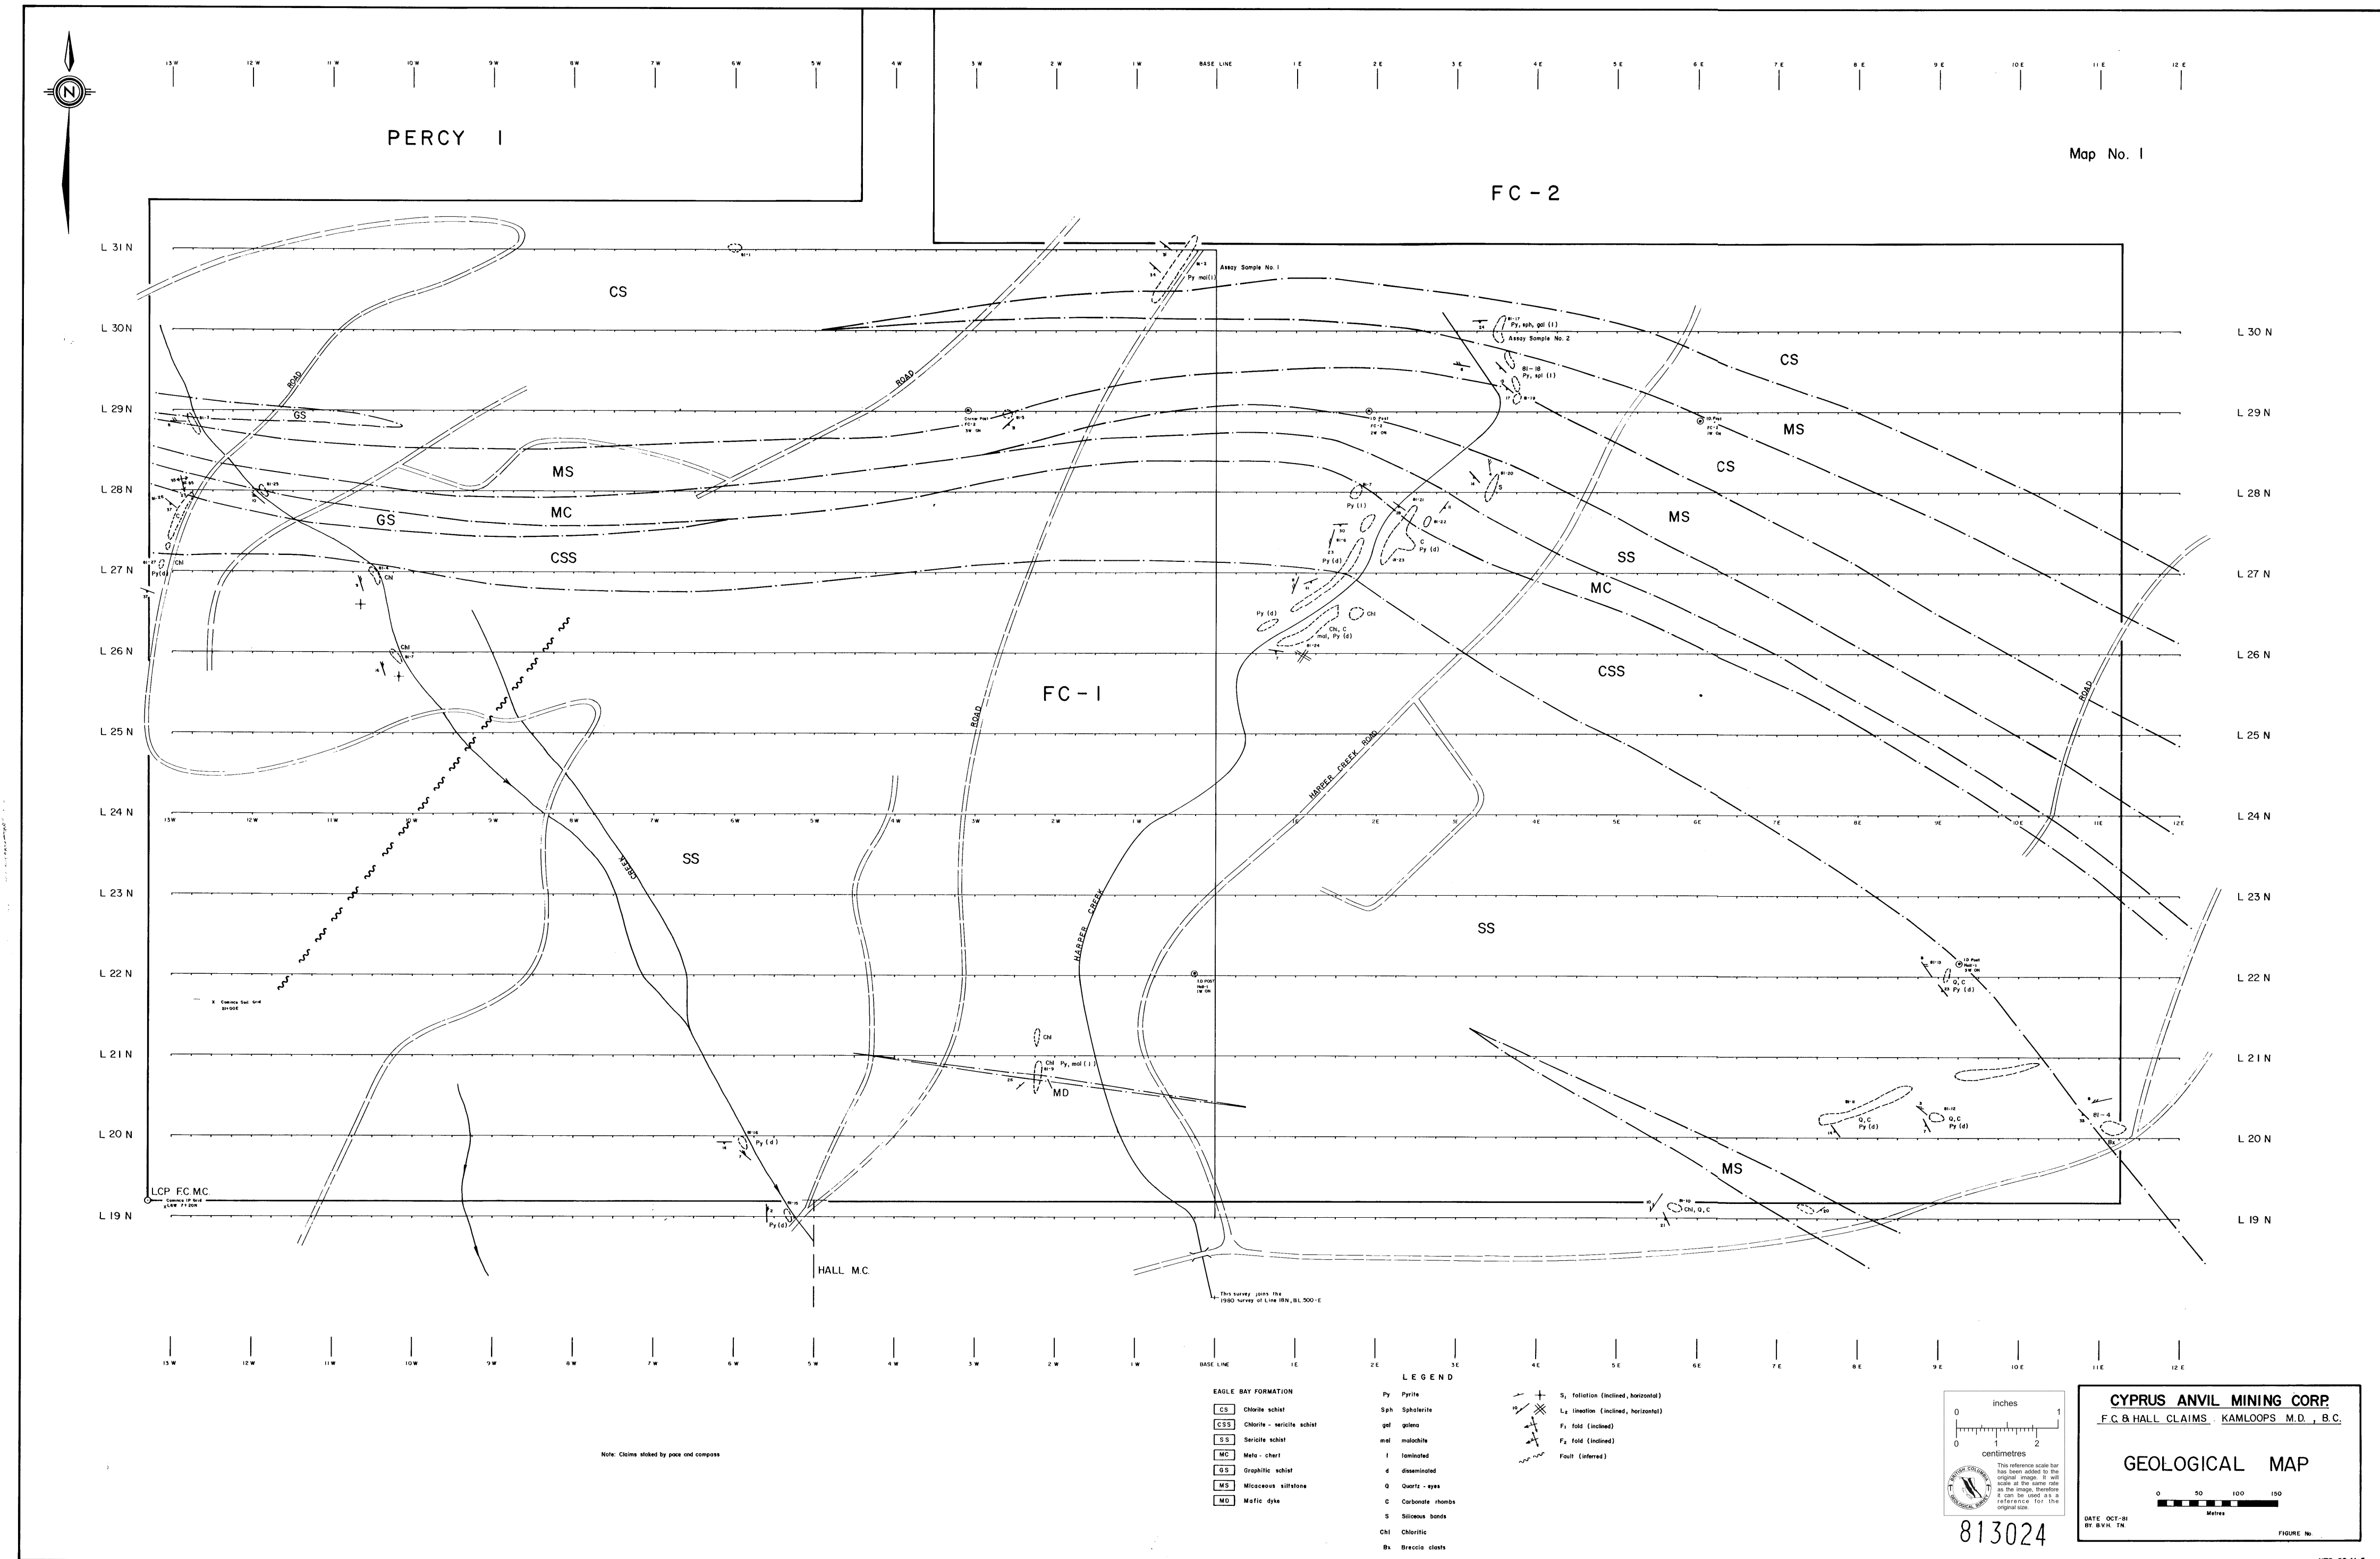

Geological Map
 F.C. & Hall Claims
 NTS 82-M-5

813024

CYPRUS ANVIL MINING CORP.
 F.C. & HALL CLAIMS, KAMLOOPS, M.B., B.C.

GEOLOGICAL MAP

DATE: OCT 10 1978 BY: T.A. FIGURE NO. NTS 82-M-5