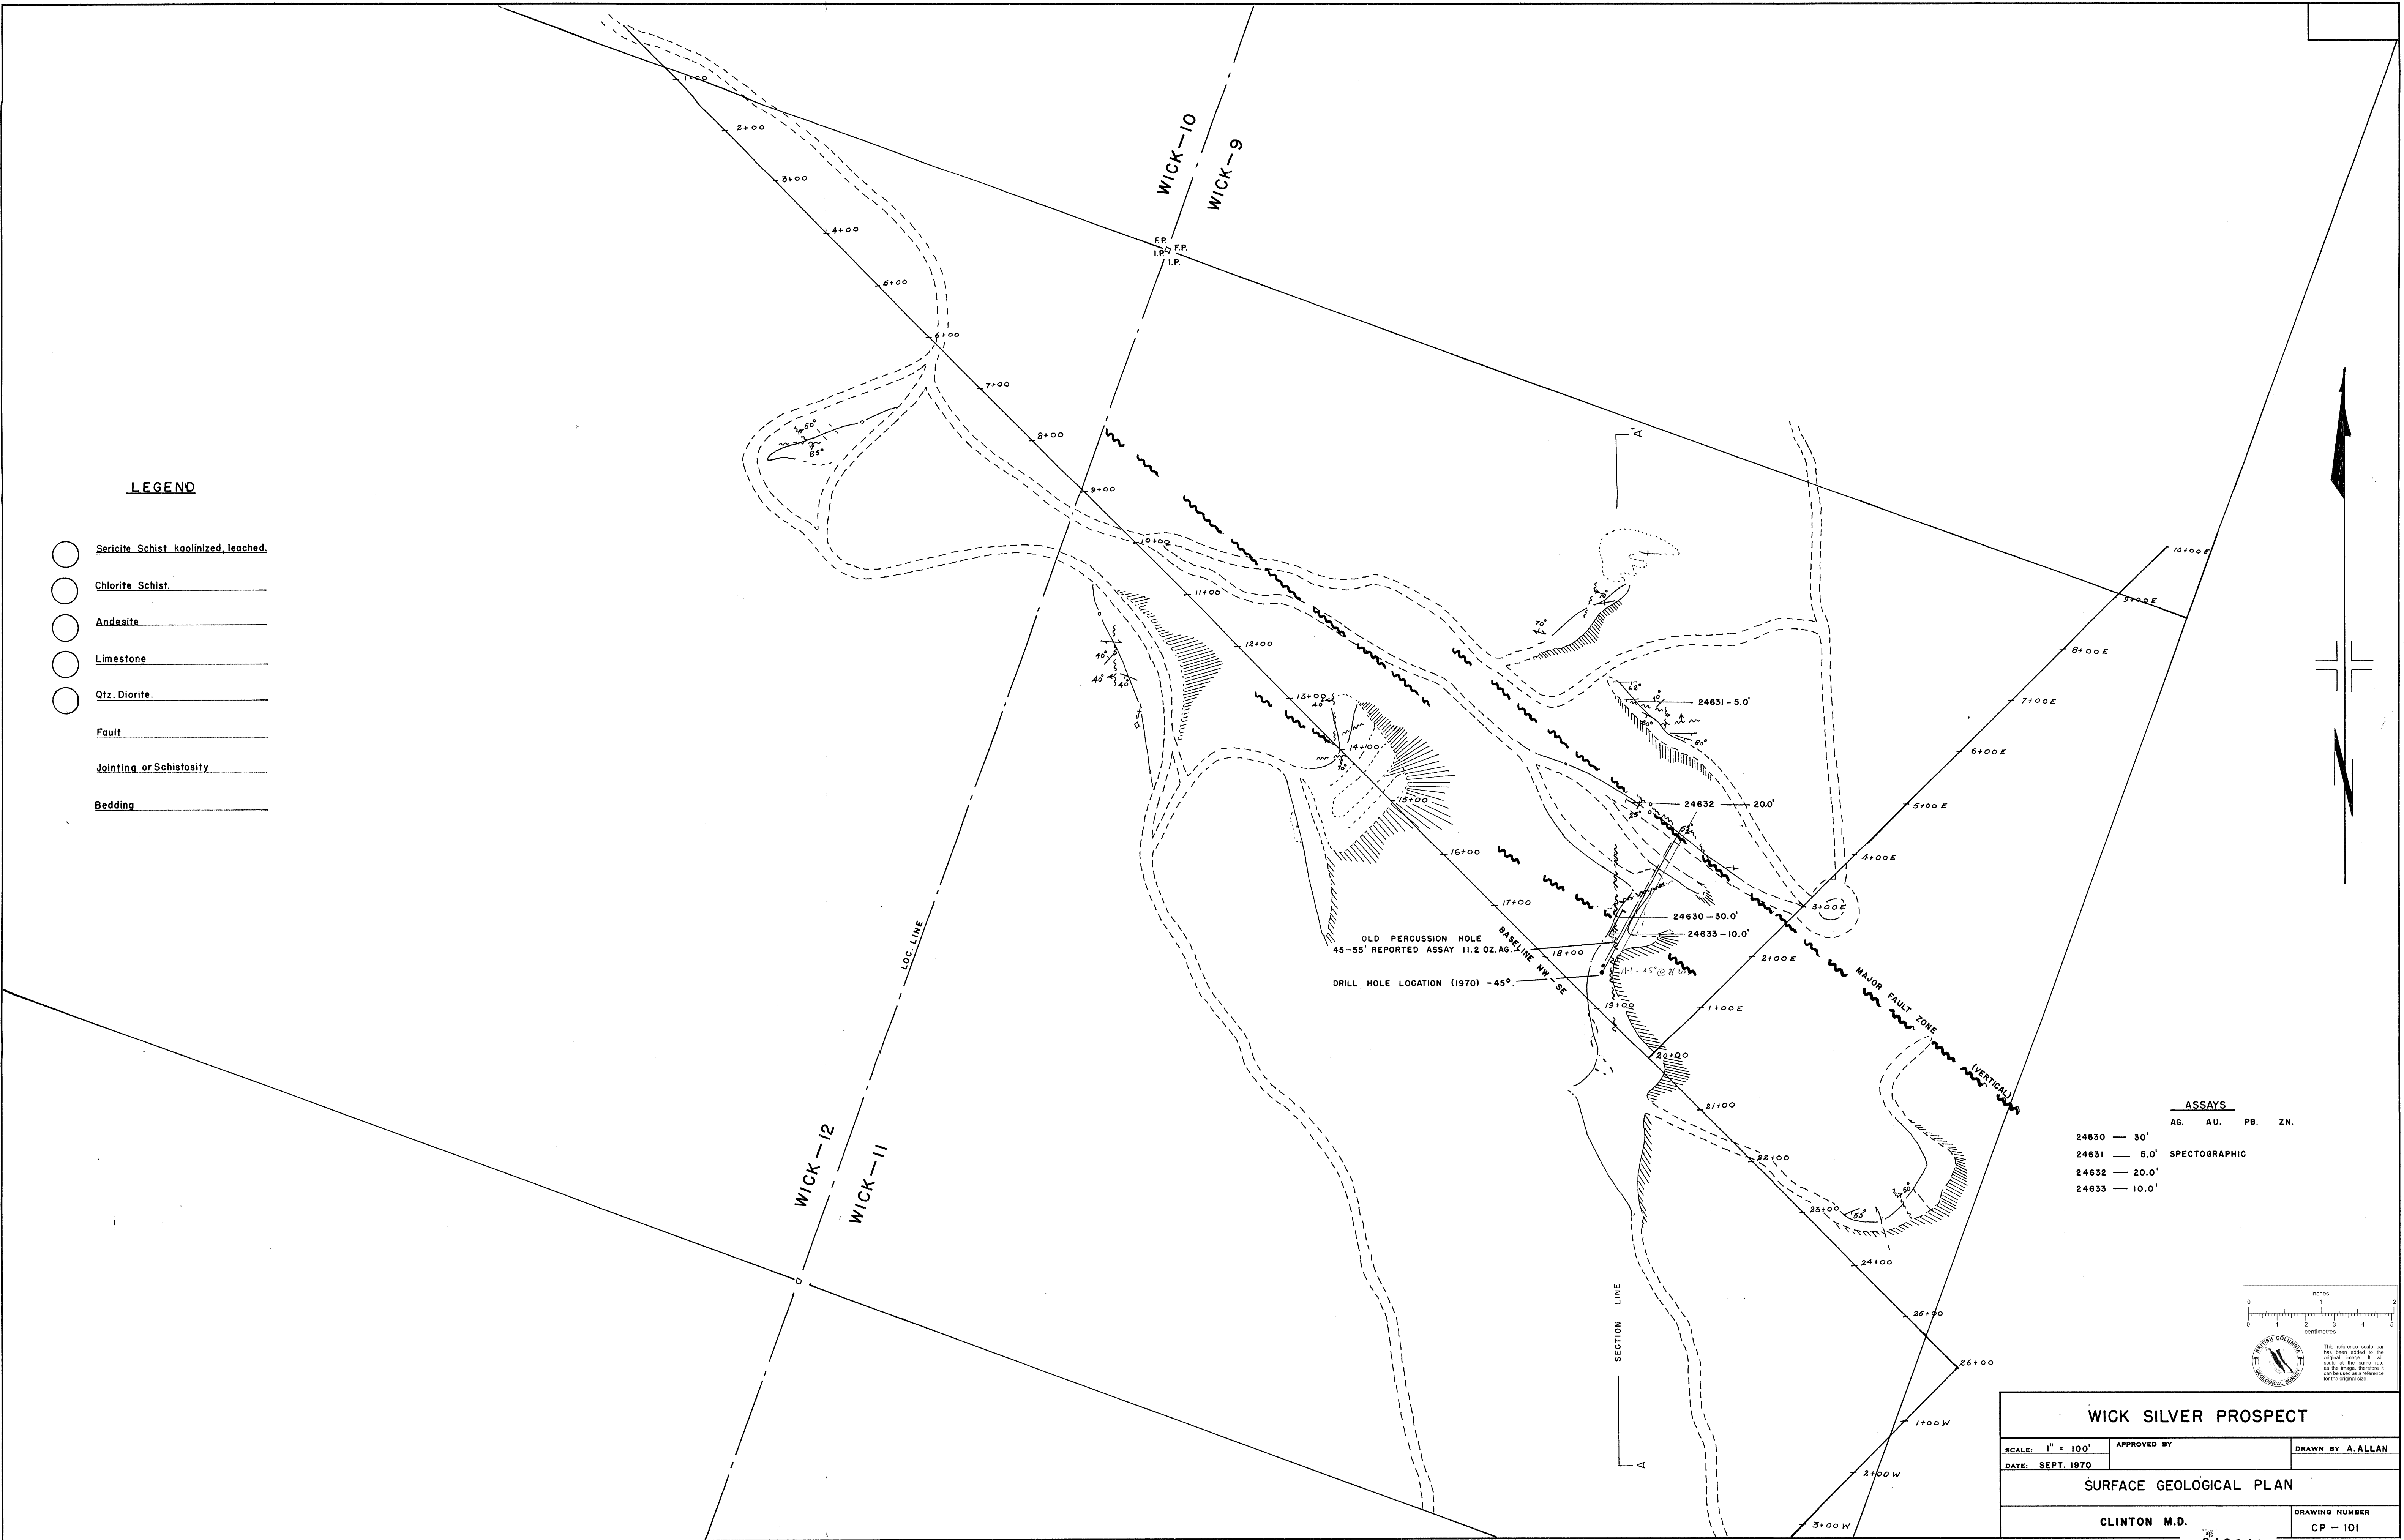

LEGEND

- Sericite Schist kaolinized, leached.
- Chlorite Schist.
- Andesite
- Limestone
- Qtz. Diorite.
- Fault
- Jointing or Schistosity
- Bedding

WICK SILVER PROSPECT		
SCALE: 1" = 100'	APPROVED BY	DRAWN BY A. ALLAN
SURFACE GEOLOGICAL PLAN		
DATE: SEPT. 1970	CLINTON M.D.	DRAWING NUMBER CP - 101