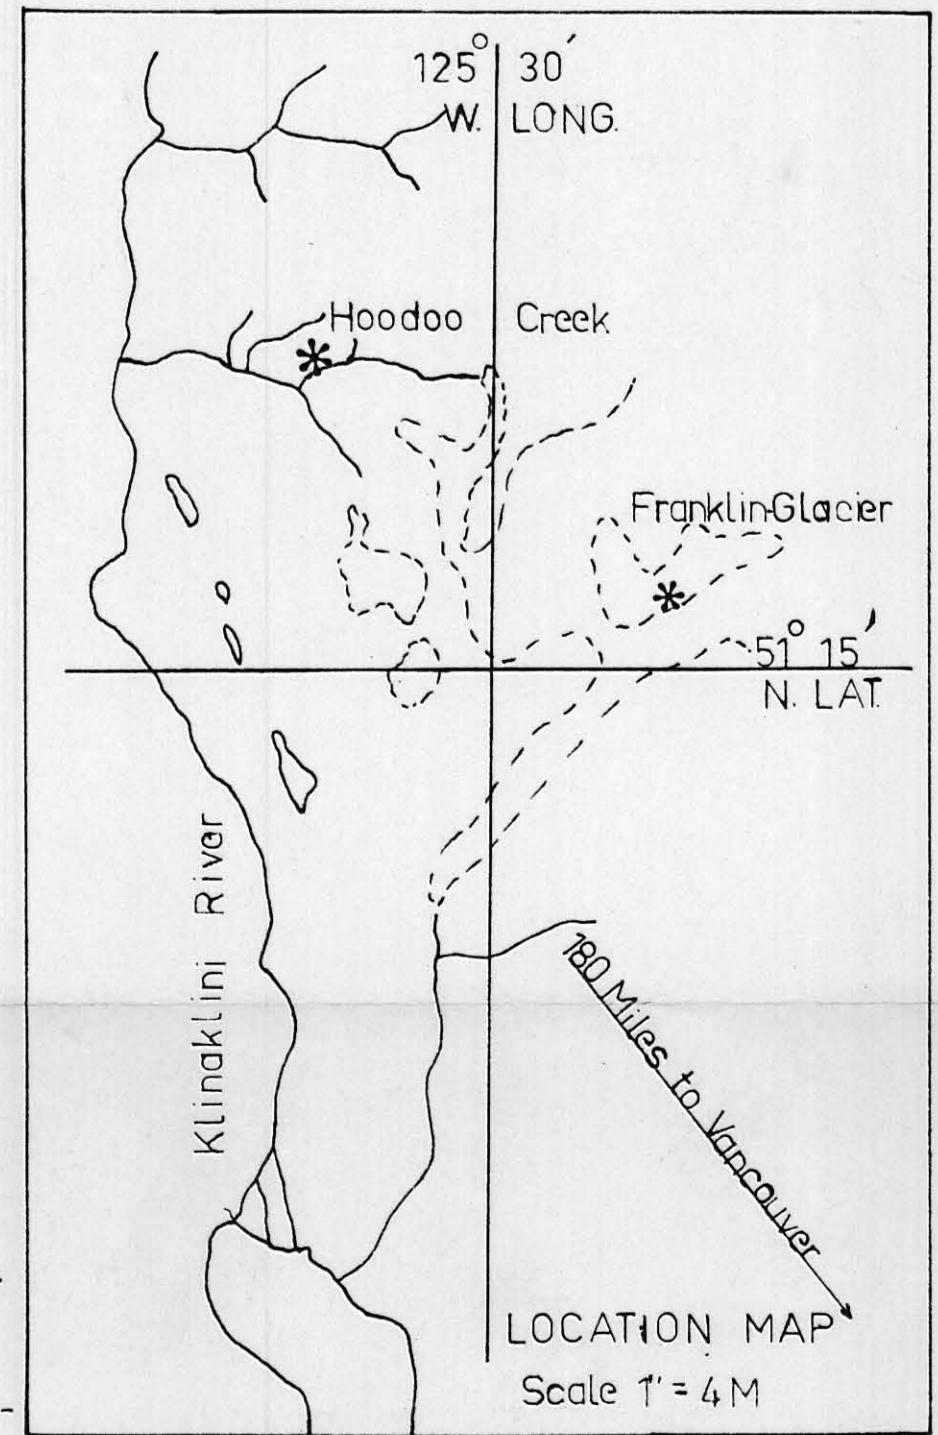

VAN CLAIMS  
HOODOO CREEK  
STP CLAIMS

50	84
49	83
1	2
3	4

48	91
46	39
	37

B.H.A. CLAIMS

125° 30' W. LONG  
51° 15' N. LAT

FRANKLIN GLACIER

**KENCO EXPLORATIONS (WESTERN) LIMITED**

FRANKLIN GLACIER & HOODOO CK. AREA

CLAIM LOCATION

DATA BY: R.W.R./	N.T.S.	PL. NO.: 1
DRAWN BY:	DATE:	SCALE: 1" = 4 M
TRACED BY:	DATE:	
REVISIONS:		

812907