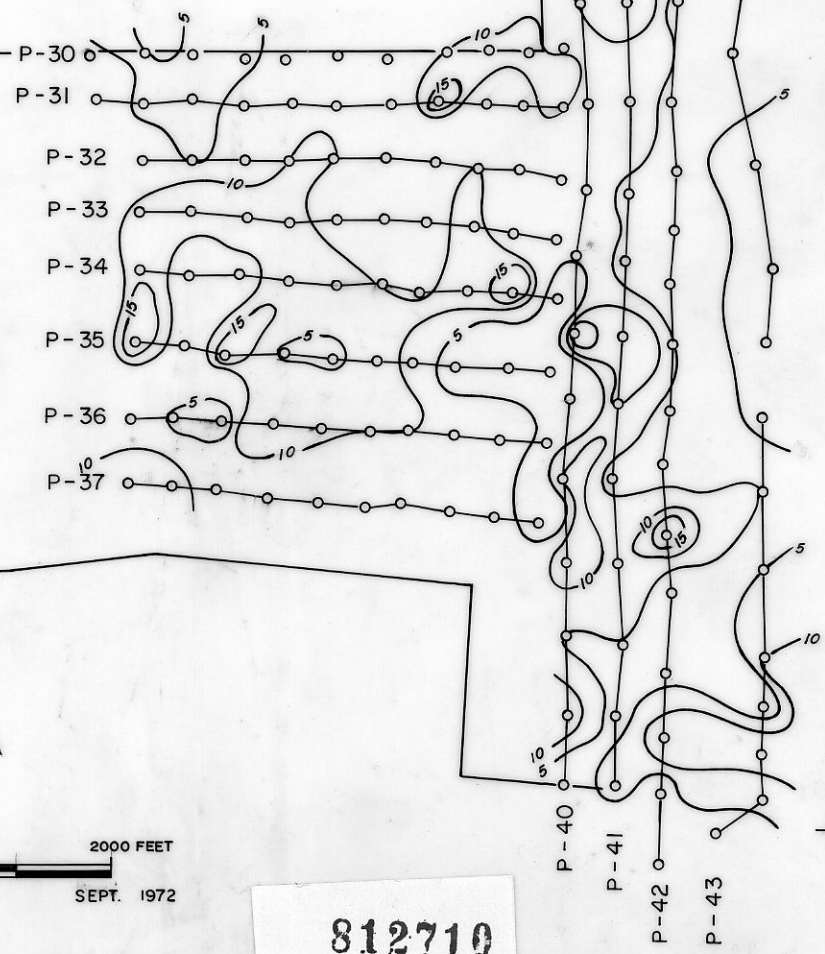

Prospects Vester
Rebb lake
Reeffern lake

EGG CLAIMS

VISTA CLAIMS

BE CLAIMS (NORANDA)

(BARRIER R.)

DAMN CLAIMS

FOO CLAIMS

(NORANDA)

SOILS

% Cx Zn of Total Zn
Contour interval 5%

812710