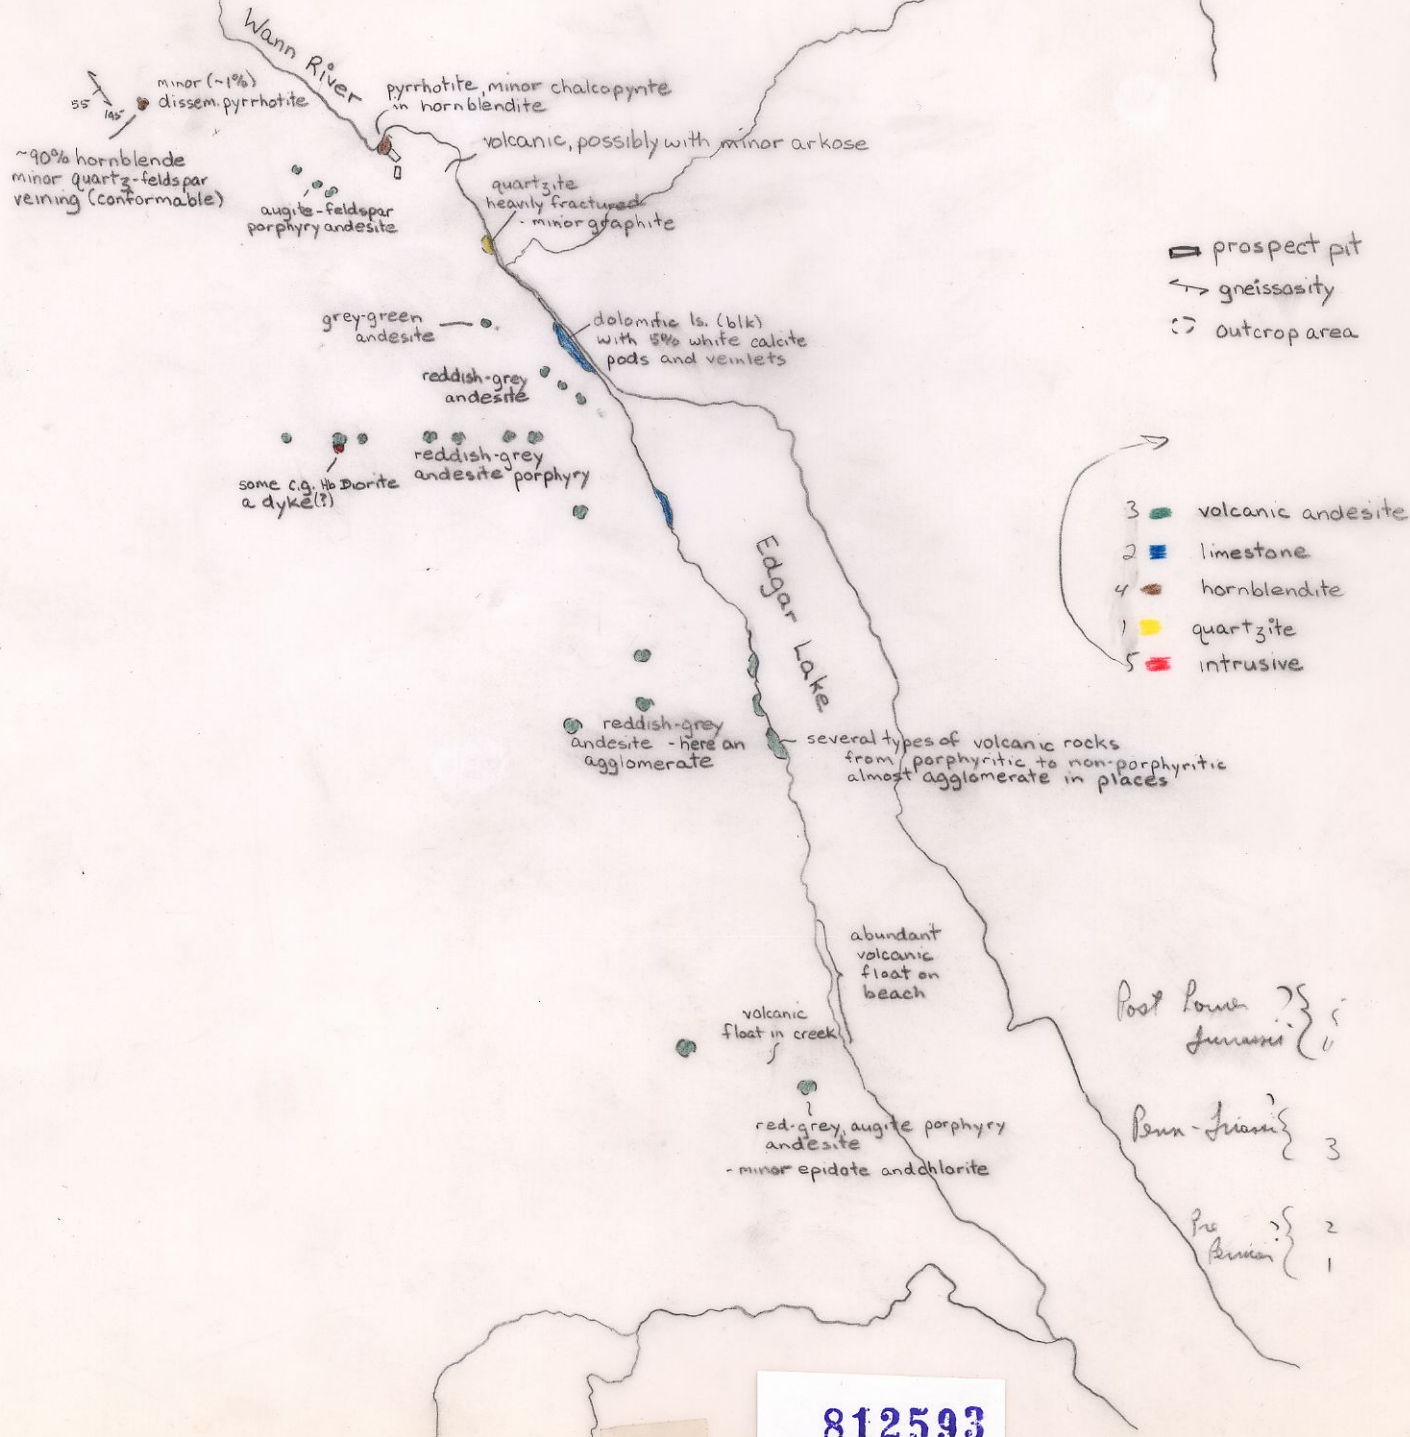

Tagish Lake

Edgar Lake Area, B.C.

Geology

Air Photo A 11390-342

scale: 1" = 1/2 mile

August 22 - August 25, 1968

Geology by K. Kirkland

812593

drawn by: K. Kirkland