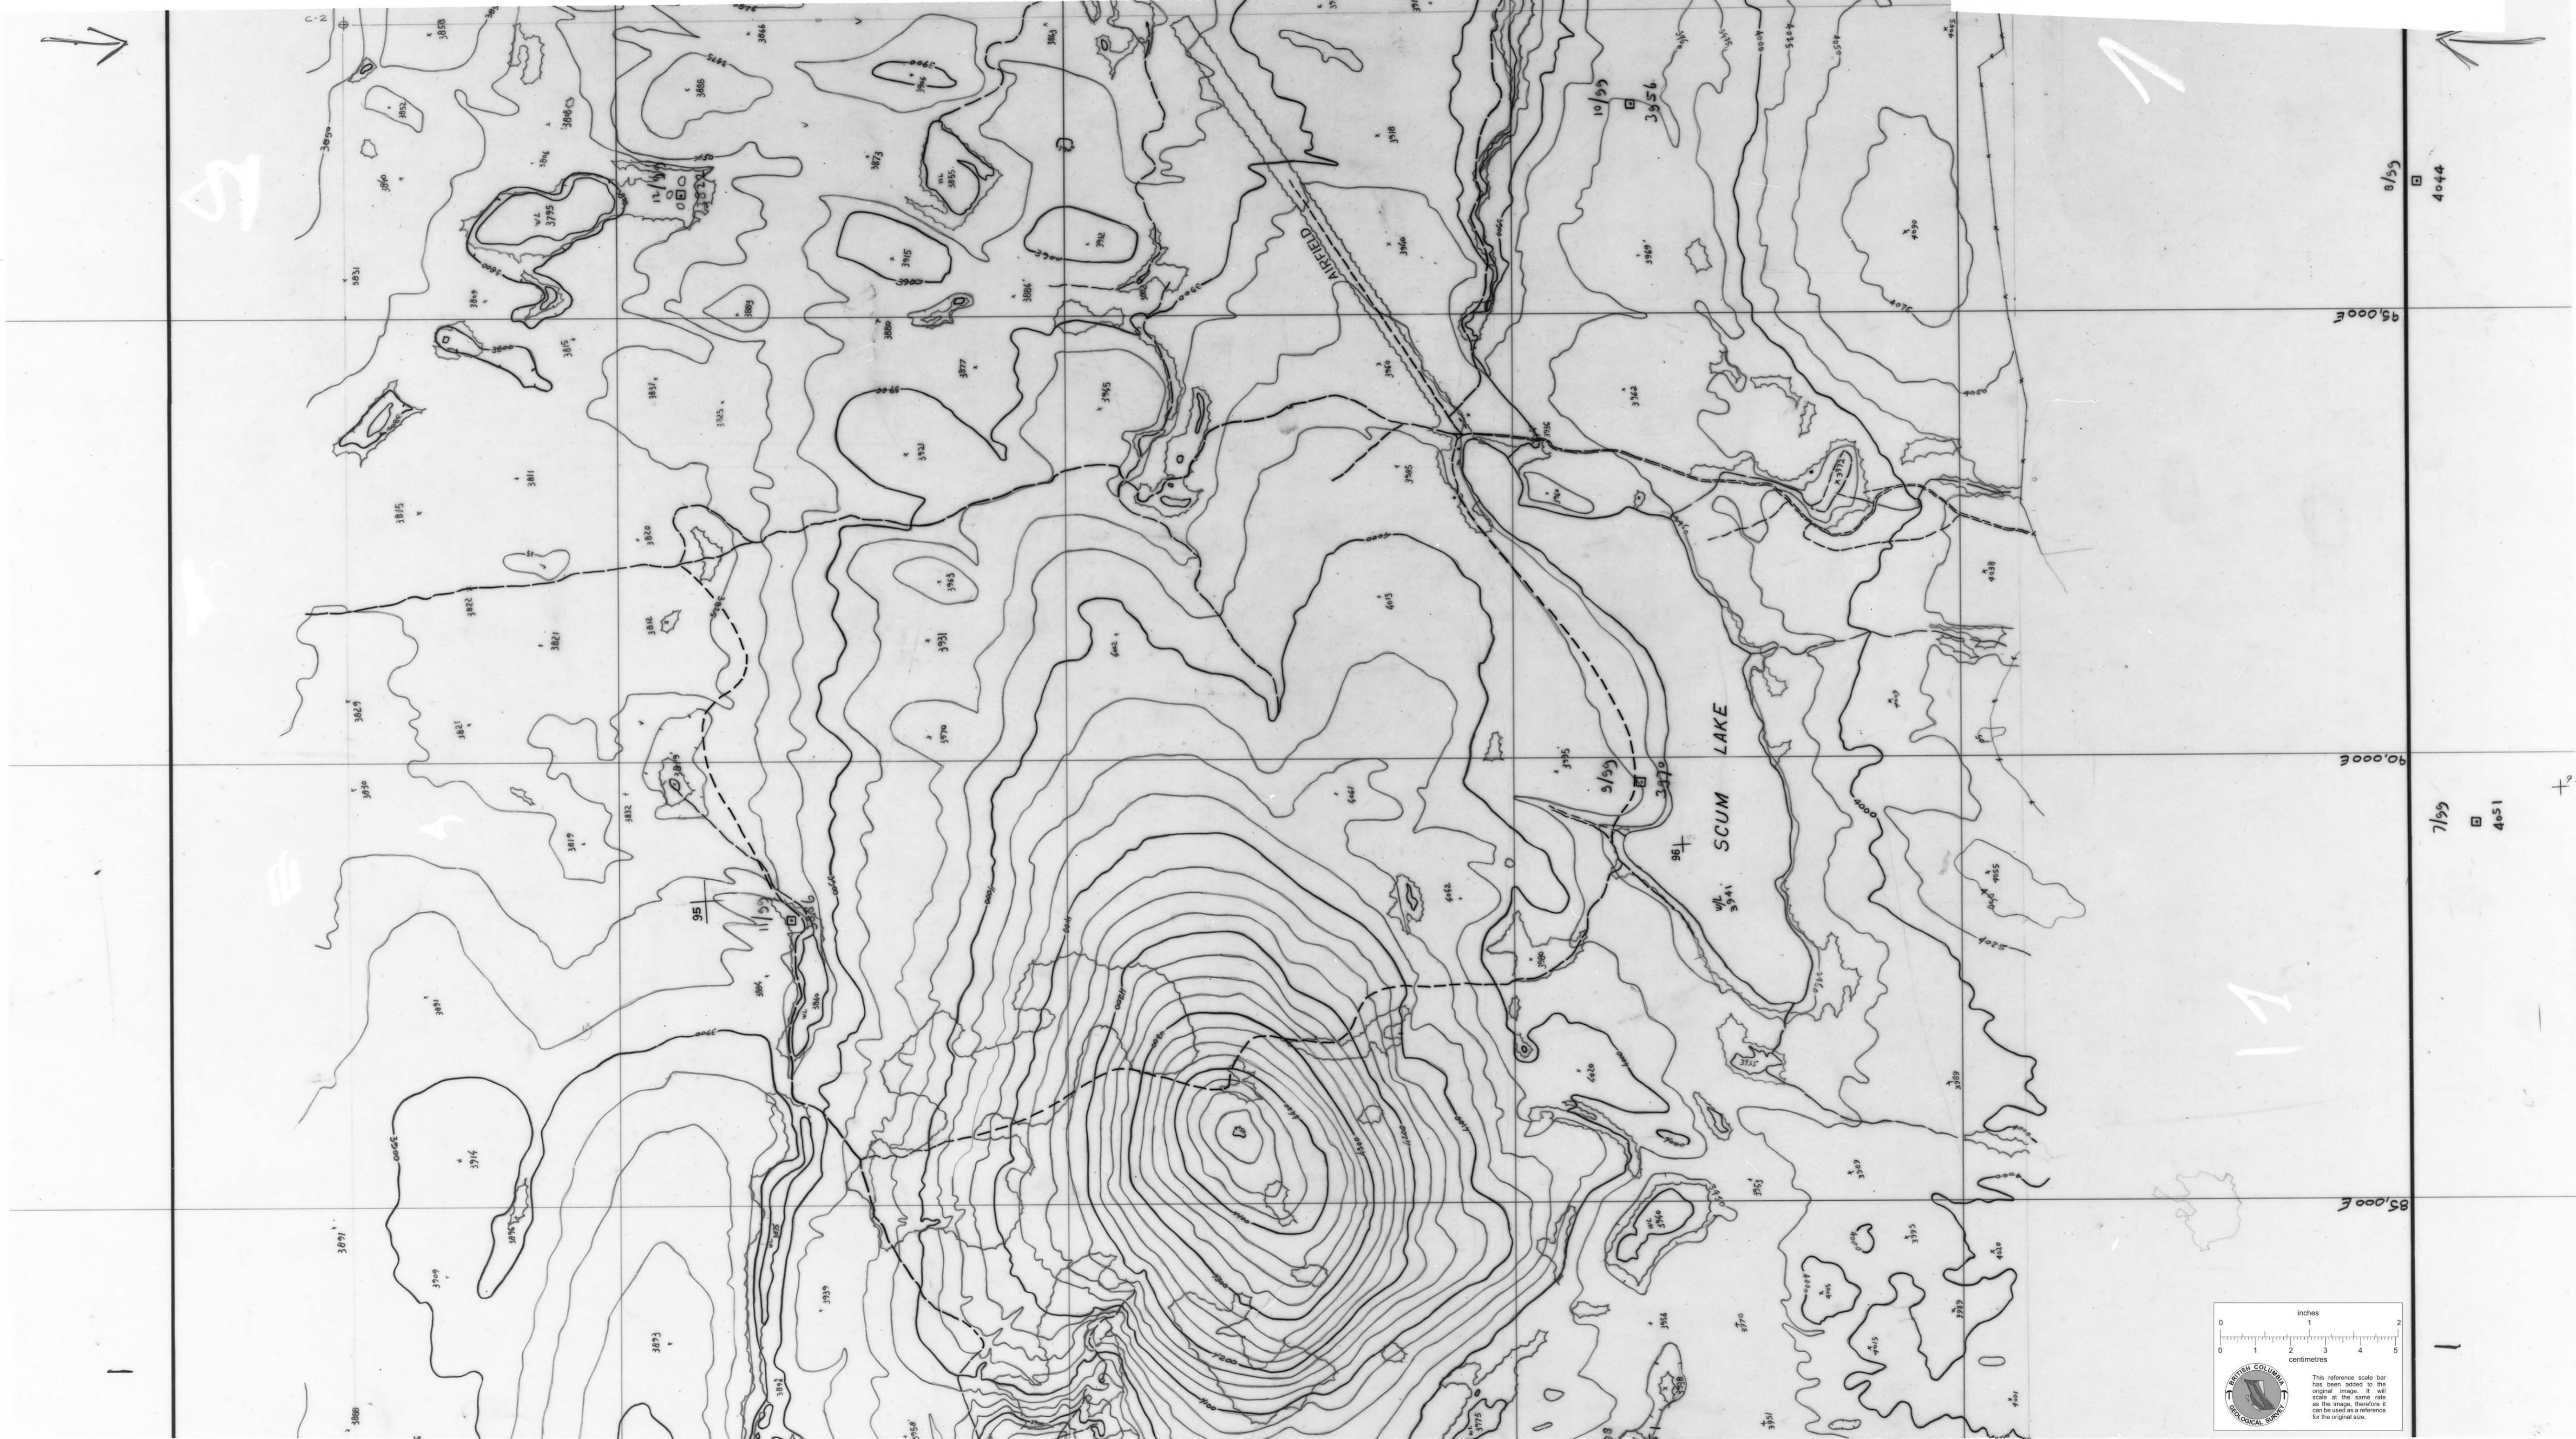

5X

British Columbia Geological Survey

This reference scale bar has been added to the original image. It will scale at the same rate as the image, therefore it can be used as a reference for the original size.

7/99

4051

8/99

4044

95,000 E

90,000 E

85,000 E

11