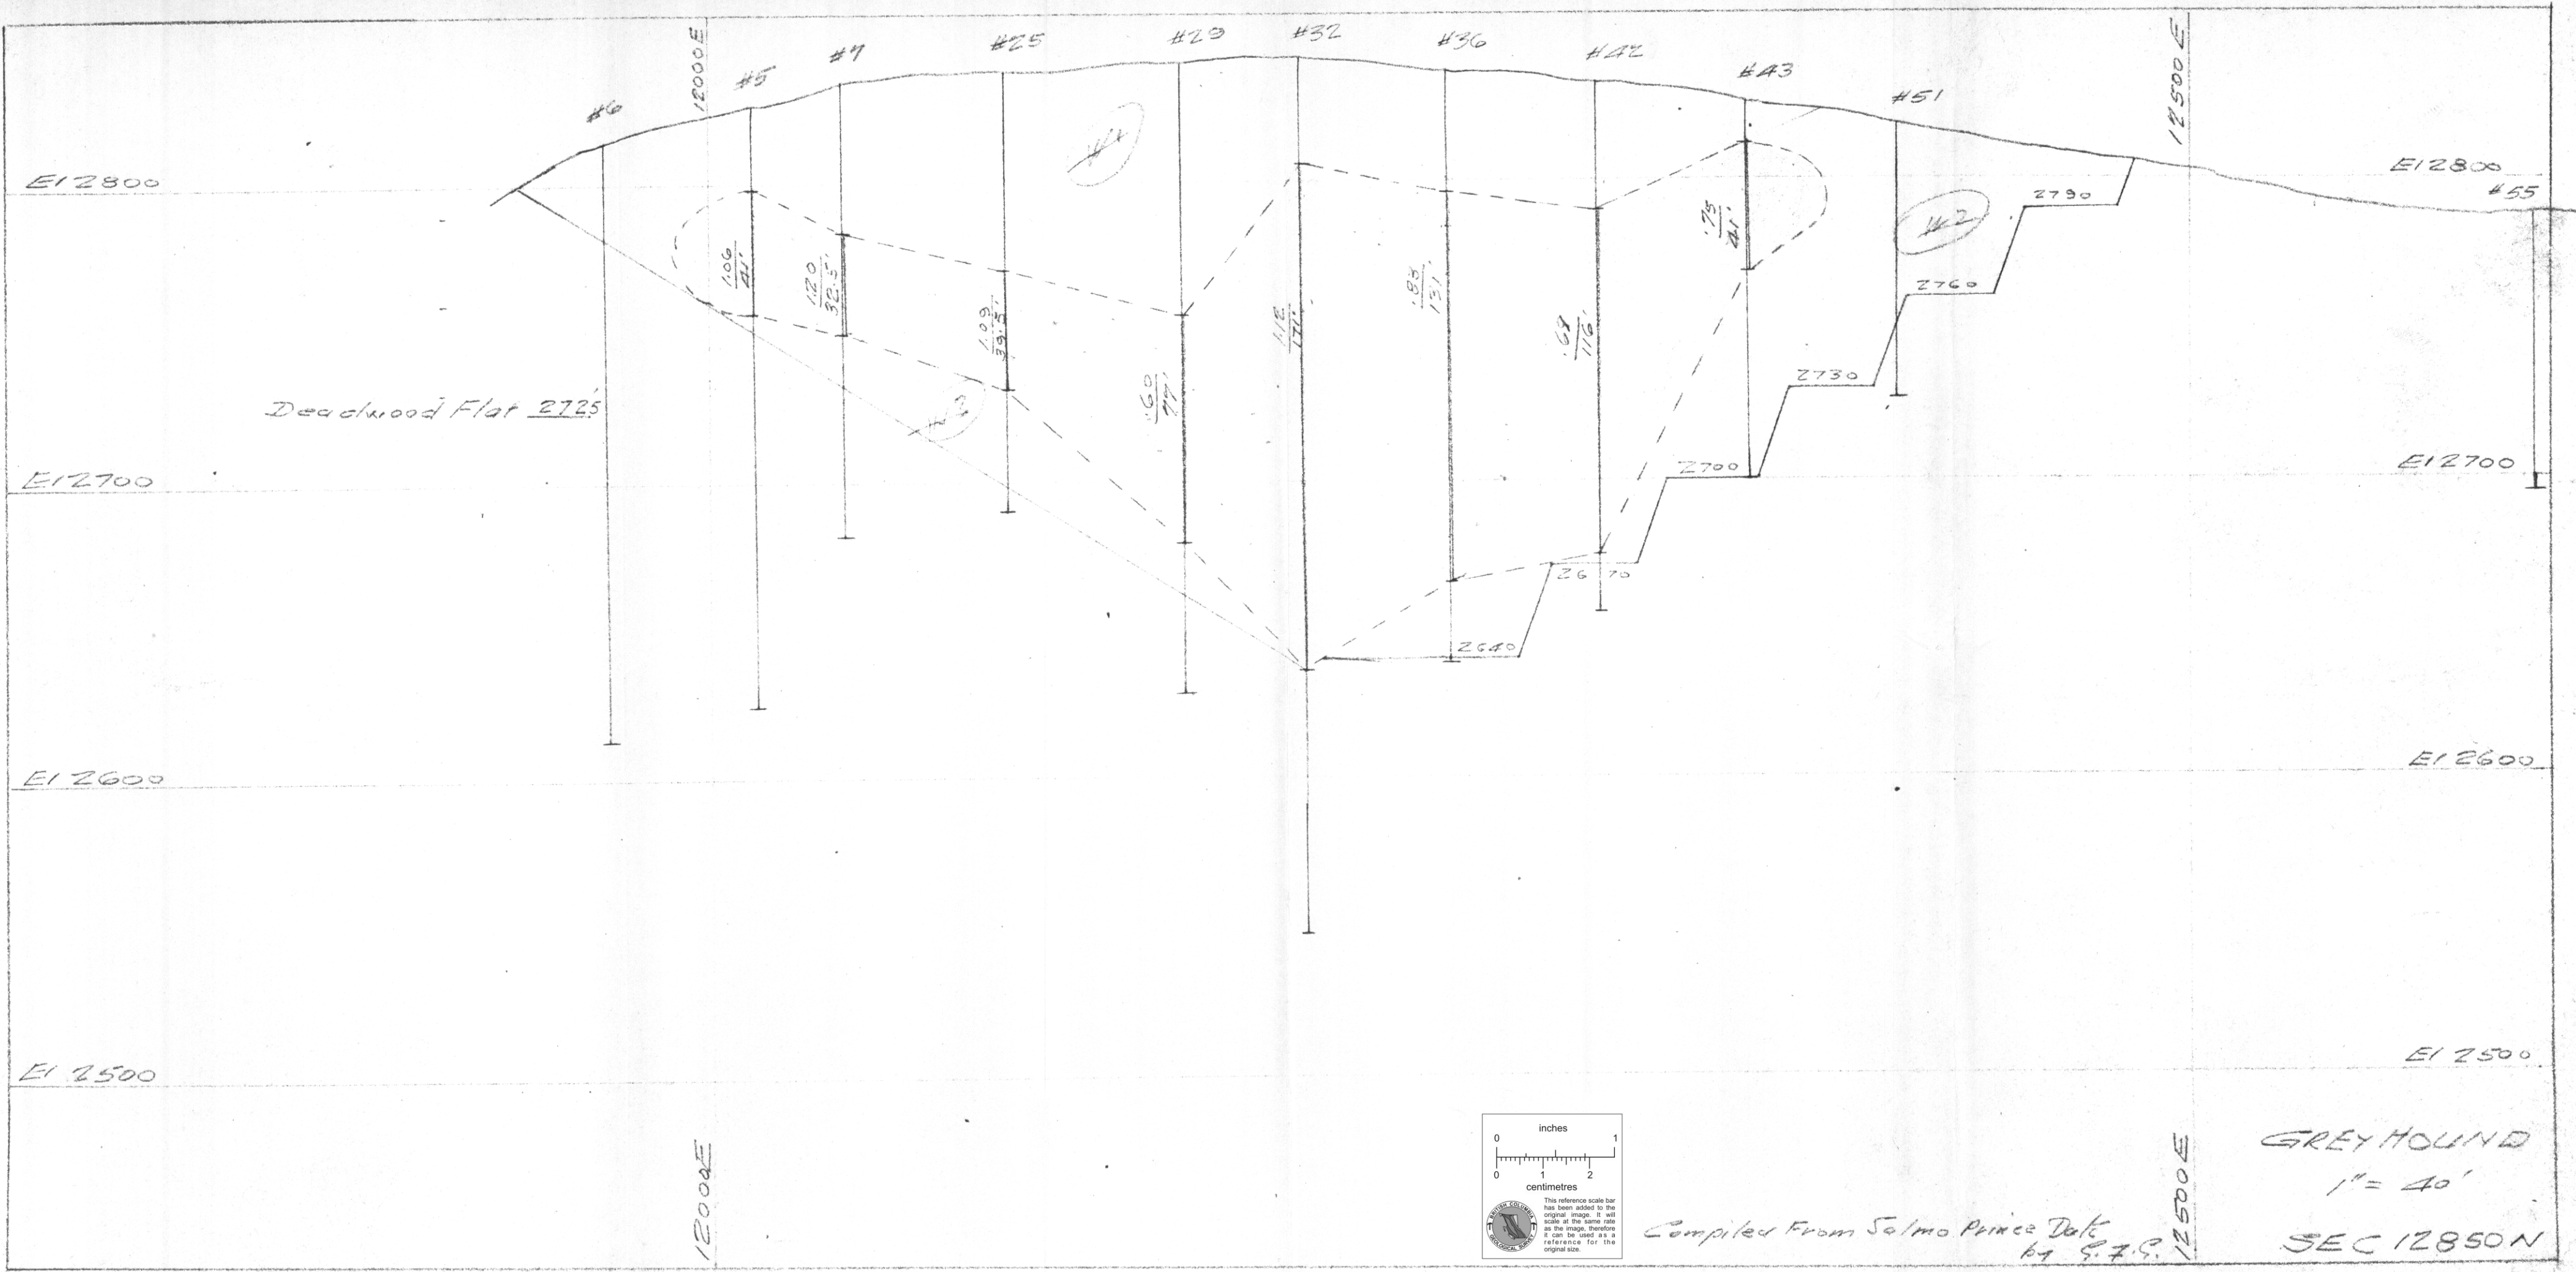

Compiled from Salmo Prince Data @ 75

GREYHOUND  
1" = 40 FT  
SECT 2950

812224

Compiled from Salmo Prince Data  
 by P. J. S.  
 12500 E

GREY HOUND  
 1" = 40 FT  
 SEC 12800 N

Compiled From Salvo Prince Data by G. F. S.

1" = 40 FT  
 GREYHOUND

SEC 12900 N

E12800

E12800

E12700

E12700

E12600

E12600