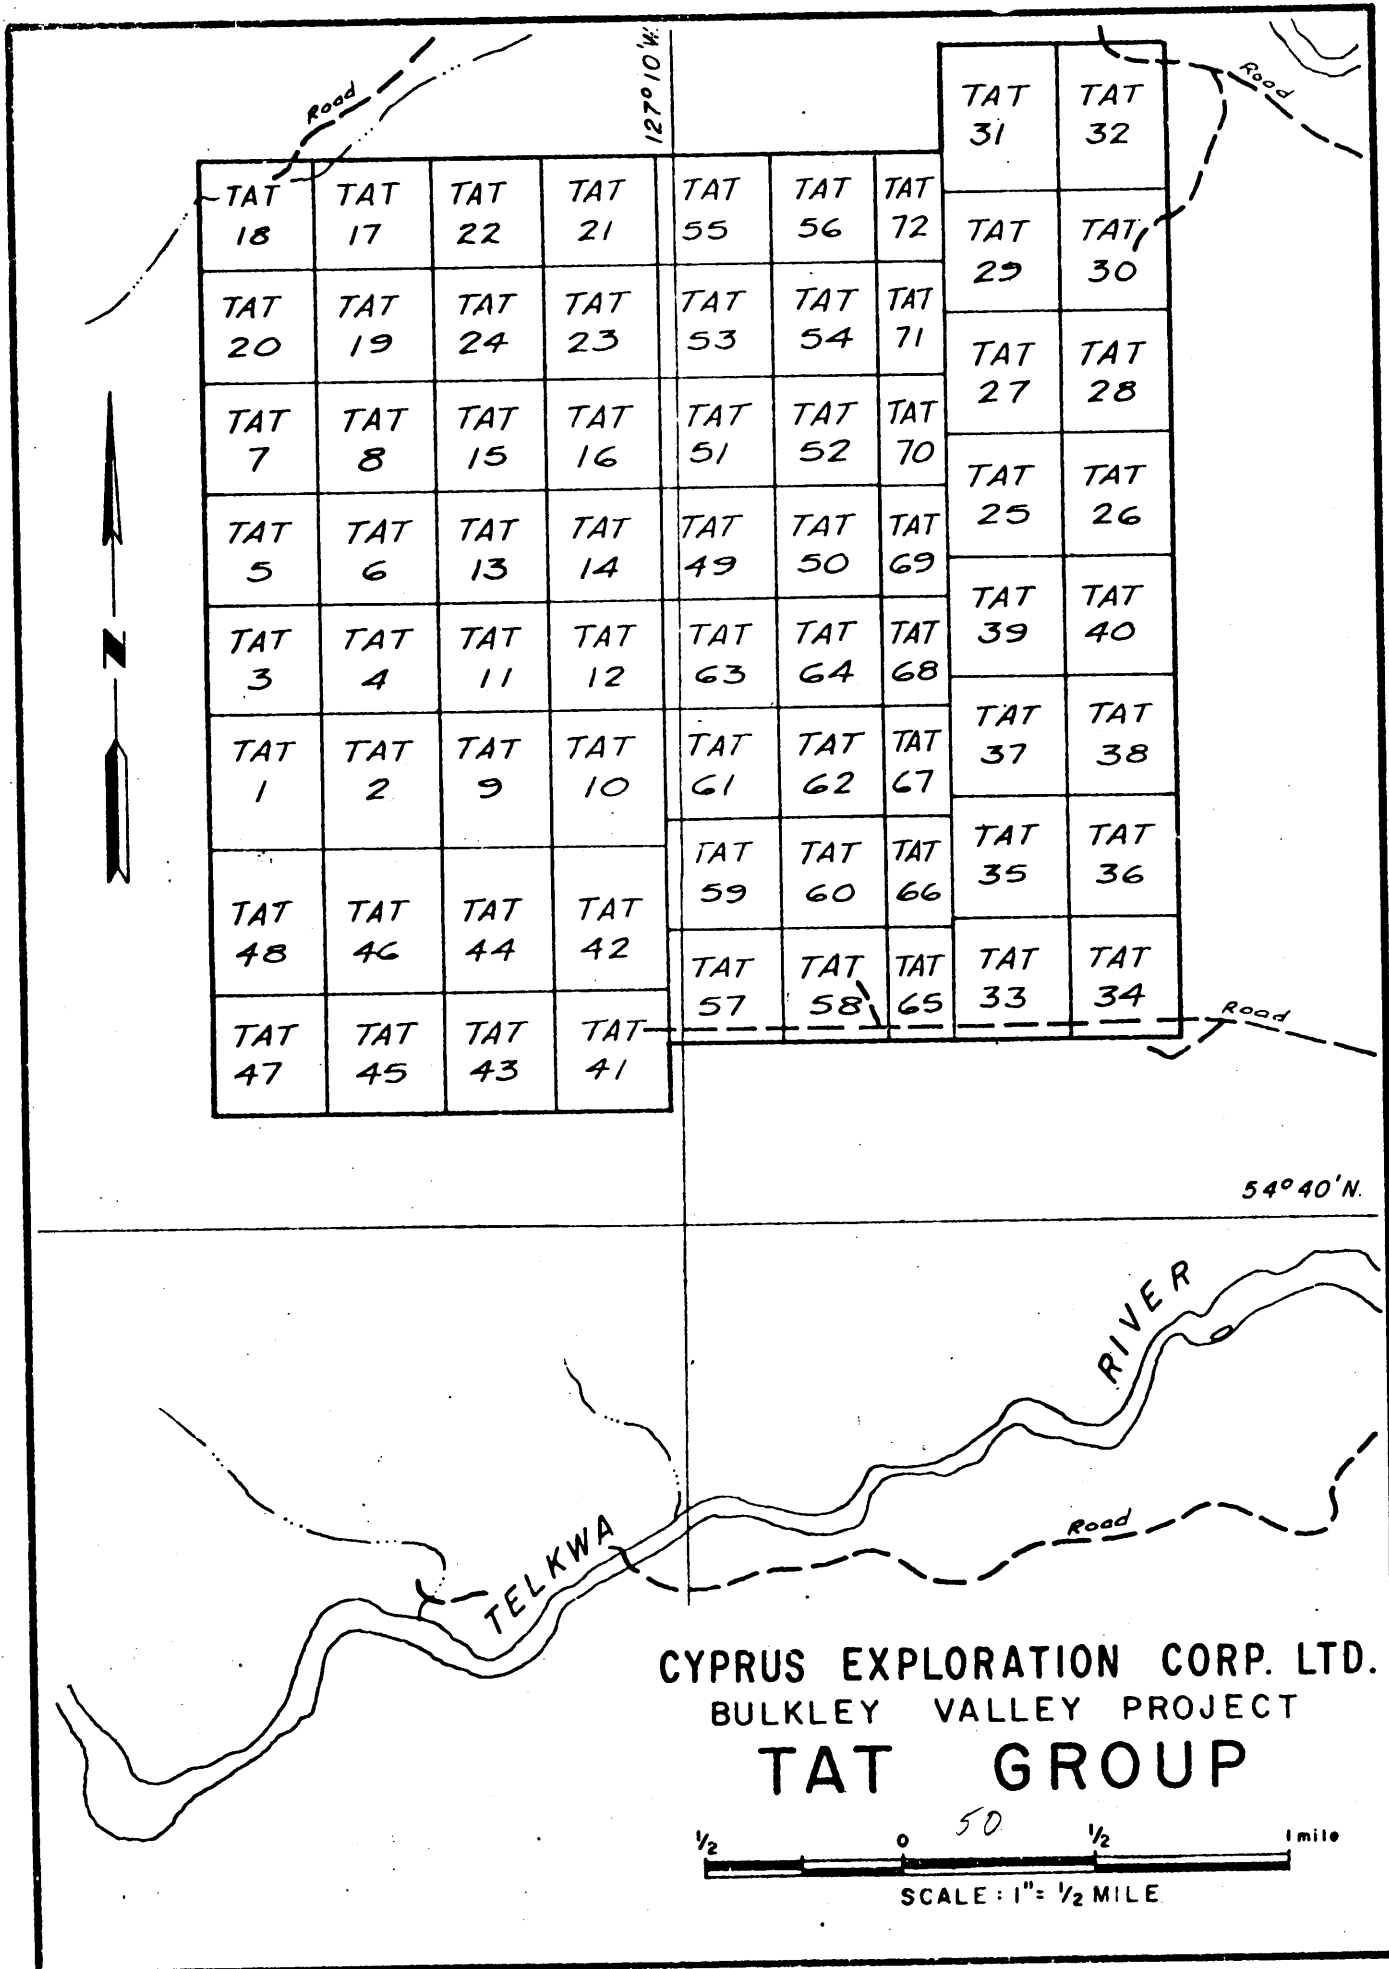

SCHEDULE "B"

812150

B.V. GEN. valit

BULKLEY VALLEY AREA
COMPOSIT PLAN

-  TERTIARY STOCKS (?)
-  HAZELTON VOLCANICS
-  VEINS OR SHEAR ZONES
-  DISSEMINATED DEPOSITS
-  STRATA-BOUND DEPOSITS

54° 57' 50" N.

GLORIA 2	GLORIA 1	GLORIA 10	GLORIA 9	GLORIA 18	GLORIA 17
GLORIA 4	GLORIA 3	GLORIA 12	GLORIA 11	GLORIA 20	GLORIA 19
GLORIA 6	GLORIA 5	GLORIA 14	GLORIA 13	GLORIA 22	GLORIA 21
GLORIA 8	GLORIA 7	GLORIA 16	GLORIA 15	GLORIA 24	GLORIA 23
GLORIA 26	GLORIA 28	GLORIA 30	GLORIA 32	GLORIA 34	GLORIA 36
GLORIA 25	GLORIA 27	GLORIA 29	GLORIA 31	GLORIA 33	GLORIA 35

SHEEDY CR.

127° 20' W.

CYPRUS EXPLORATION CORP. LTD.
 BULKLEY VALLEY PROJECT
**SHEEDY CREEK
 GROUP**

CYPRUS EXPLORATION CORP. LTD.
 BULKLEY VALLEY PROJECT
**CANYON CREEK
 GROUP**

CYPRUS EXPLORATION CORP. LTD.
 BULKLEY VALLEY PROJECT
TAT GROUP