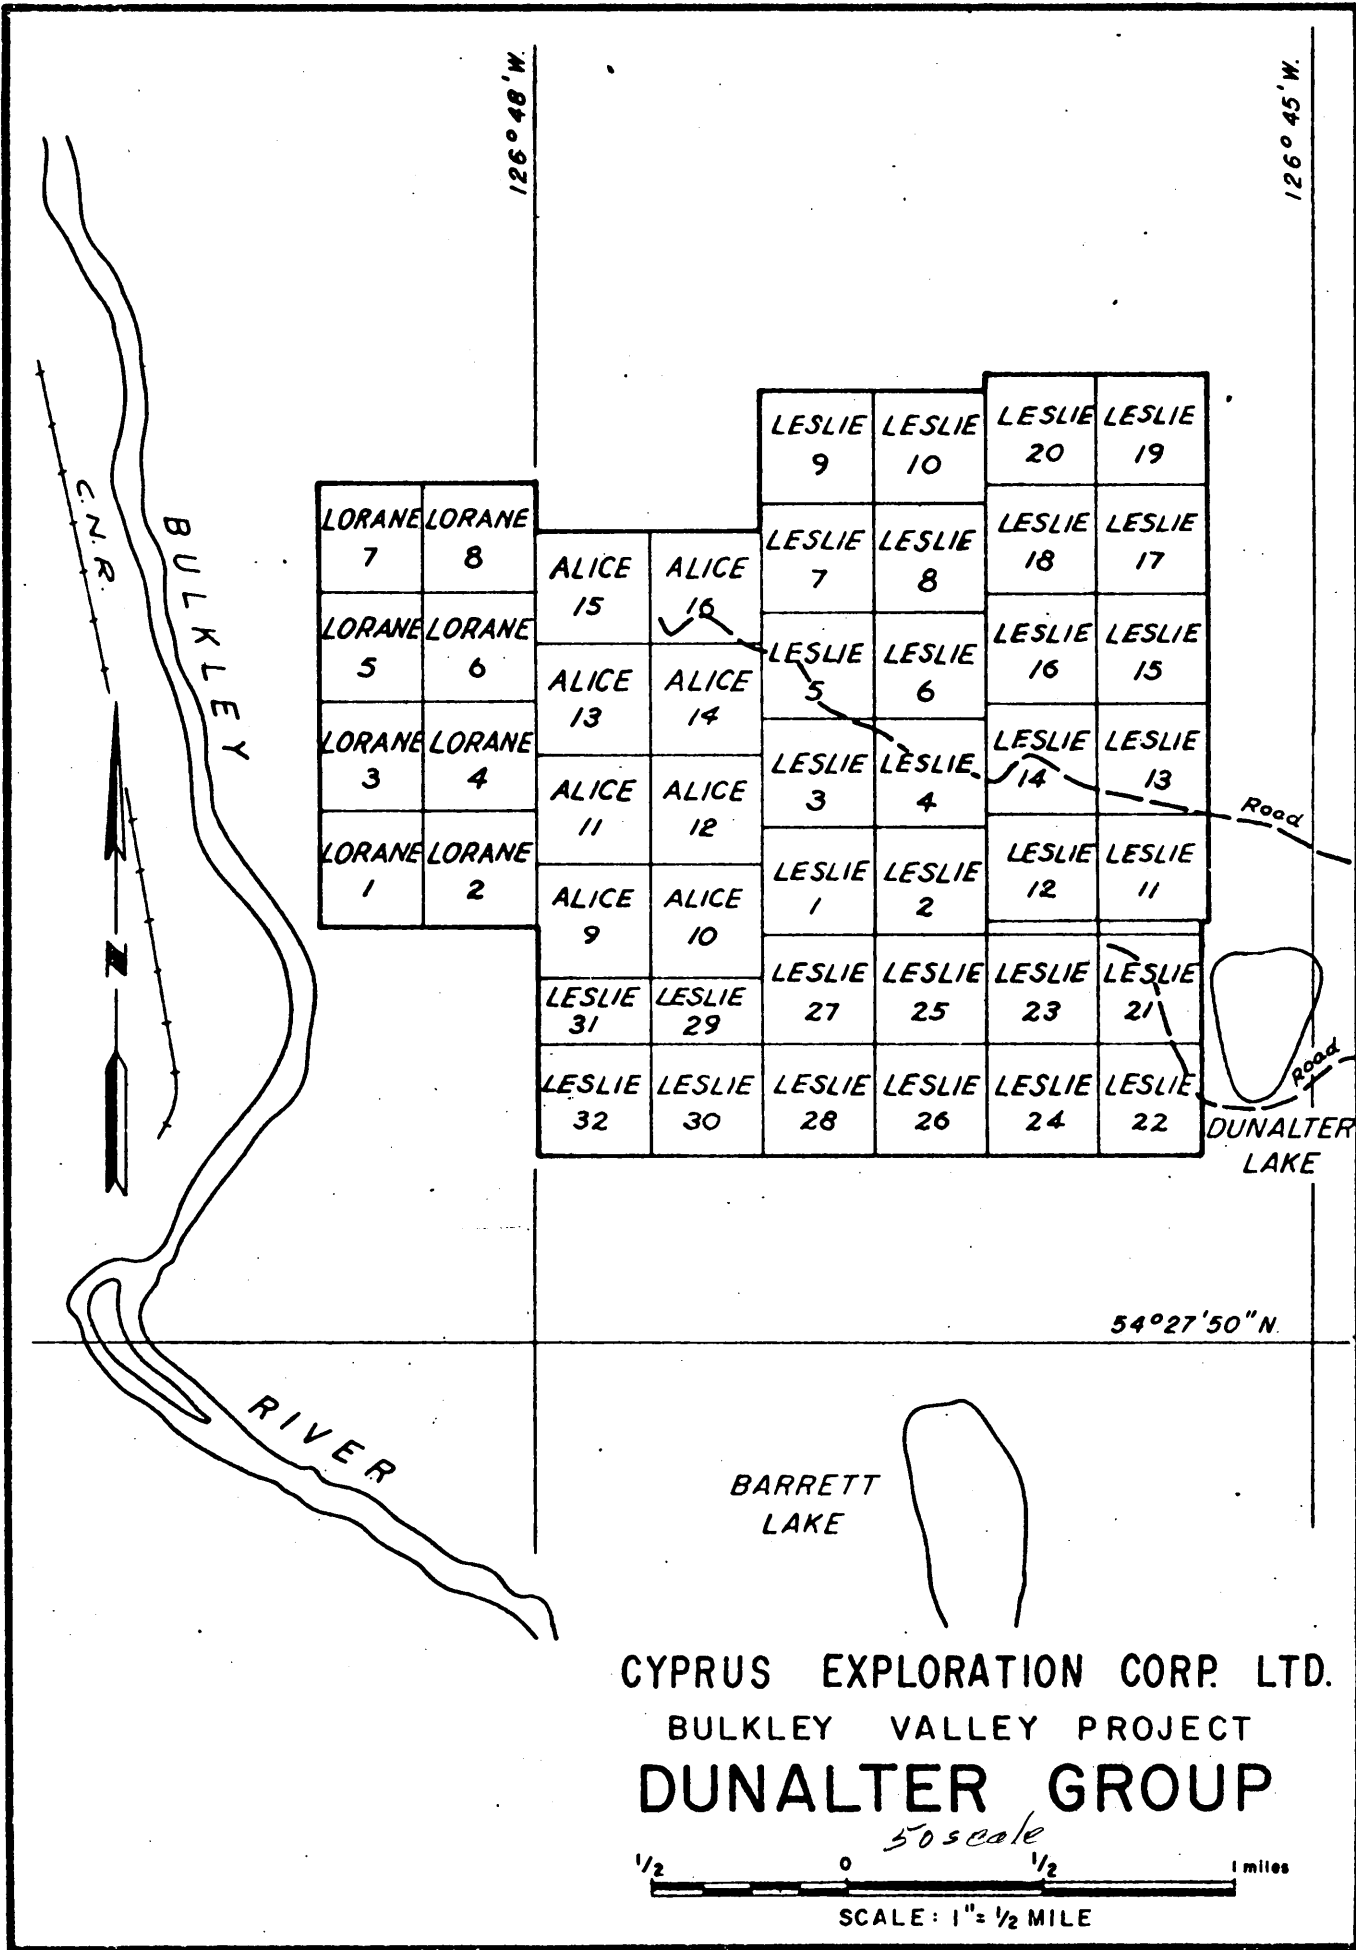

SCHEDULE "B"

812150

B.V. GEN. valit

BULKLEY VALLEY AREA
COMPOSIT PLAN

-  TERTIARY STOCKS (?)
-  HAZELTON VOLCANICS
-  VEINS OR SHEAR ZONES
-  DISSEMINATED DEPOSITS
-  STRATA-BOUND DEPOSITS

54° 57' 50" N.

GLORIA 2	GLORIA 1	GLORIA 10	GLORIA 9	GLORIA 18	GLORIA 17
GLORIA 4	GLORIA 3	GLORIA 12	GLORIA 11	GLORIA 20	GLORIA 19
GLORIA 6	GLORIA 5	GLORIA 14	GLORIA 13	GLORIA 22	GLORIA 21
GLORIA 8	GLORIA 7	GLORIA 16	GLORIA 15	GLORIA 24	GLORIA 23
GLORIA 26	GLORIA 28	GLORIA 30	GLORIA 32	GLORIA 34	GLORIA 36
GLORIA 25	GLORIA 27	GLORIA 29	GLORIA 31	GLORIA 33	GLORIA 35

SHEEDY CR.

127° 20' W.

CYPRUS EXPLORATION CORP. LTD.
 BULKLEY VALLEY PROJECT
**SHEEDY CREEK
 GROUP**

CYPRUS EXPLORATION CORP. LTD.
 BULKLEY VALLEY PROJECT
**CANYON CREEK
 GROUP**

CYPRUS EXPLORATION CORP. LTD.
 BULKLEY VALLEY PROJECT
TAT GROUP