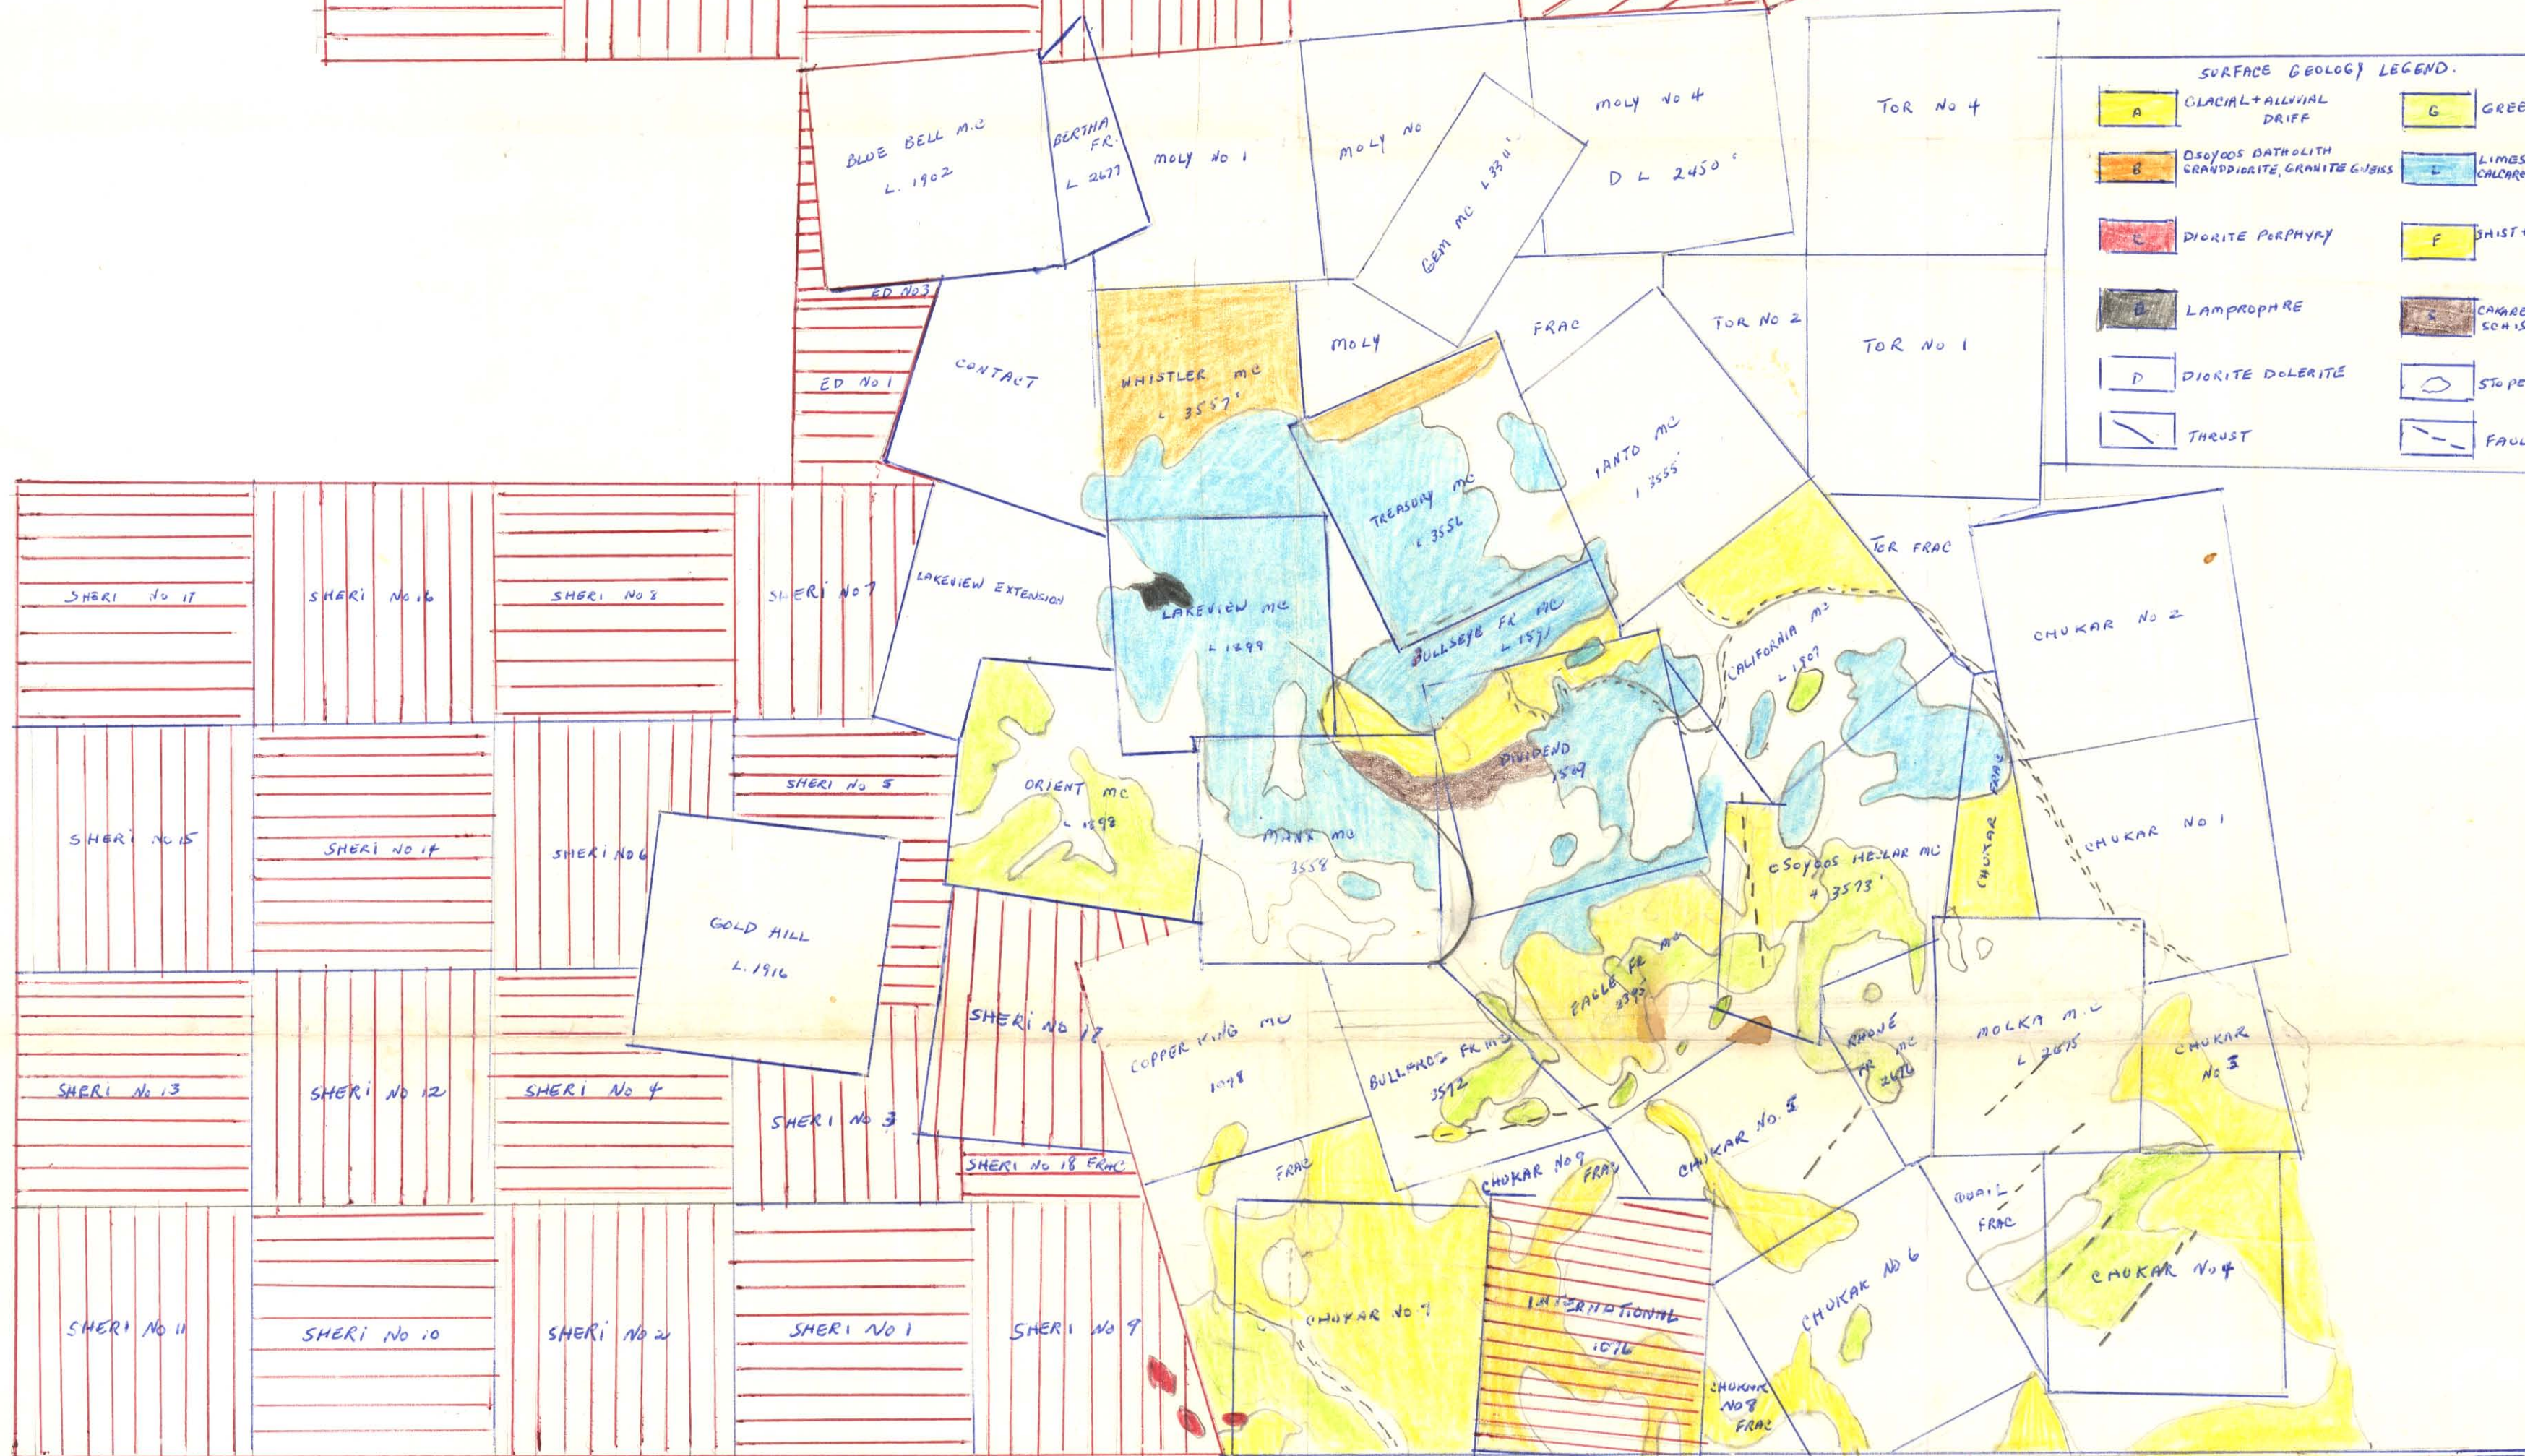

MAP PREPARED FOR THE
 KELSEY INTERNATIONAL MINING LTD.
 OF MINERAL CLAIMS LOCATED ON RANGER MTN. WEST OF OSOYOOS.

SCALE 1 INCH = 400 FEET

SURFACE GEOLOGY LEGEND			
A	GLACIAL + ALLUVIAL DRAFF	G	GREENSTONE
B	OSOYOS DIOCLASE, GRANITE GNEISS	H	LIMESTONE + QUARTZ
C	DIORITE PERPHYRY	I	BAIST + SHATT BEND
D	LAMPROPHIRE	J	CARBONIFEROUS SCHIST
E	DIORITE DOLERITE	K	STRIATED AREA
F	THRUST	L	FAULT

812106
 82D-5
 D.P. Simpson, Osoyoos