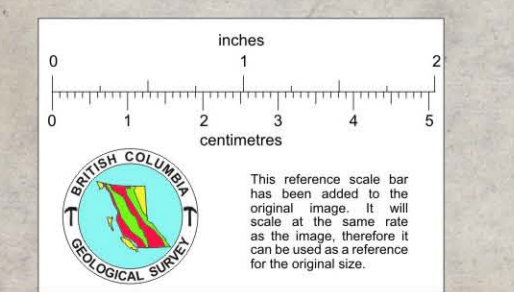

Medium weight contour lines with 5-foot intervals

812081
Nithi Mtn.