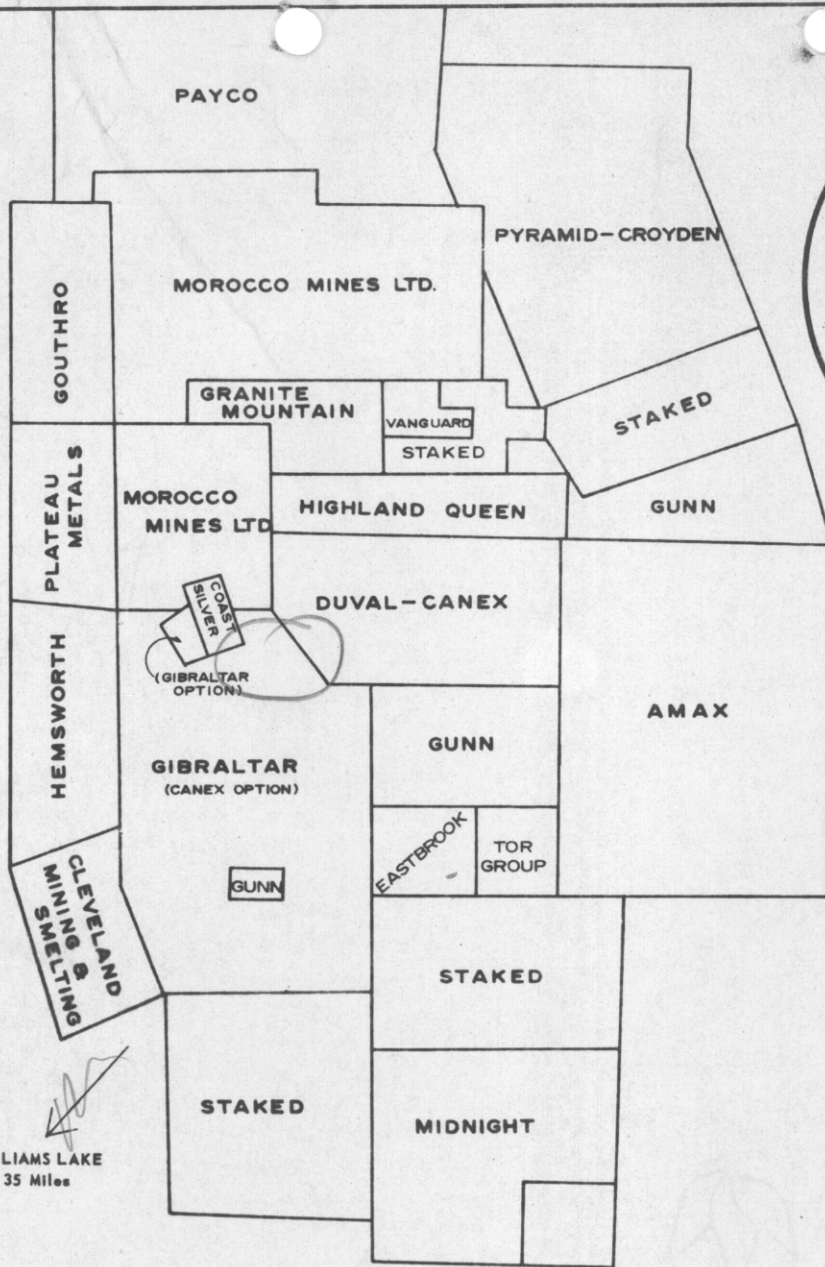

812018

QUESNEL
40 Miles

LOCATION MAP

SCALE: 1"=150 miles approx.

WILLIAMS LAKE
35 Miles

Gibraltar

Mc LEESE LAKE AREA
CARIBOO MINING DISTRICT
DIAGRAMMATIC CLAIMS MAP

NOT TO SCALE

Mr. & Mrs. Don Tully
 102-2222 Bellevue
 West Vancouver, B. C.

- # 5 - cut-off
- 6 - average
- 7 - good
- 8 - poor
- 9 - cut-off
- 10 - " "
- 11 - good
- 12 - good

~~side~~