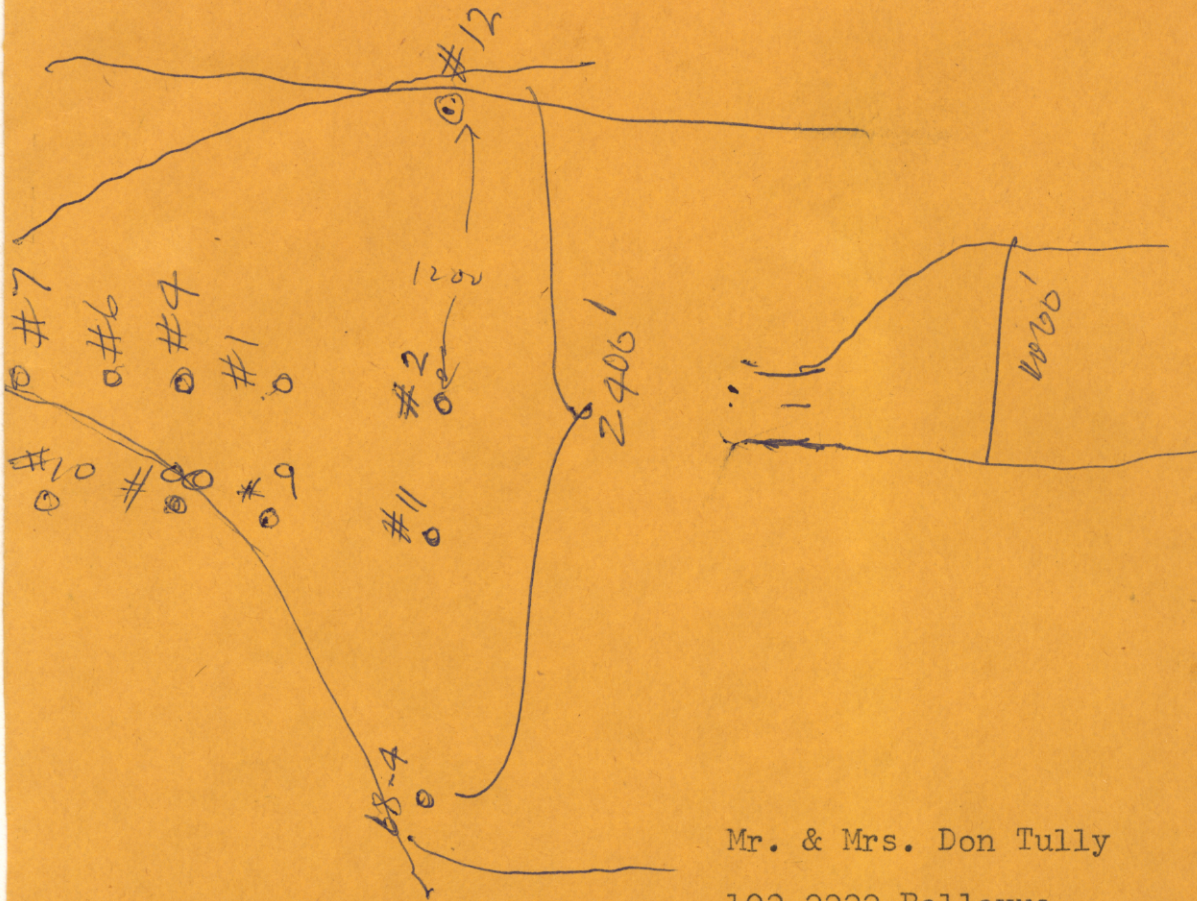

812018

QUESNEL
40 Miles

LOCATION MAP

SCALE: 1"=150 miles approx.

WILLIAMS LAKE
35 Miles

Gibraltar

Mc LEESE LAKE AREA
CARIBOO MINING DISTRICT
DIAGRAMMATIC CLAIMS MAP

NOT TO SCALE

Mr. & Mrs. Don Tully
 102-2222 Bellevue
 West Vancouver, B. C.

- # 5 - cut-off
- 6 - average
- 7 - good
- 8 - poor
- 9 - cut-off
- 10 - " "
- 11 - good
- 12 - good

~~side~~