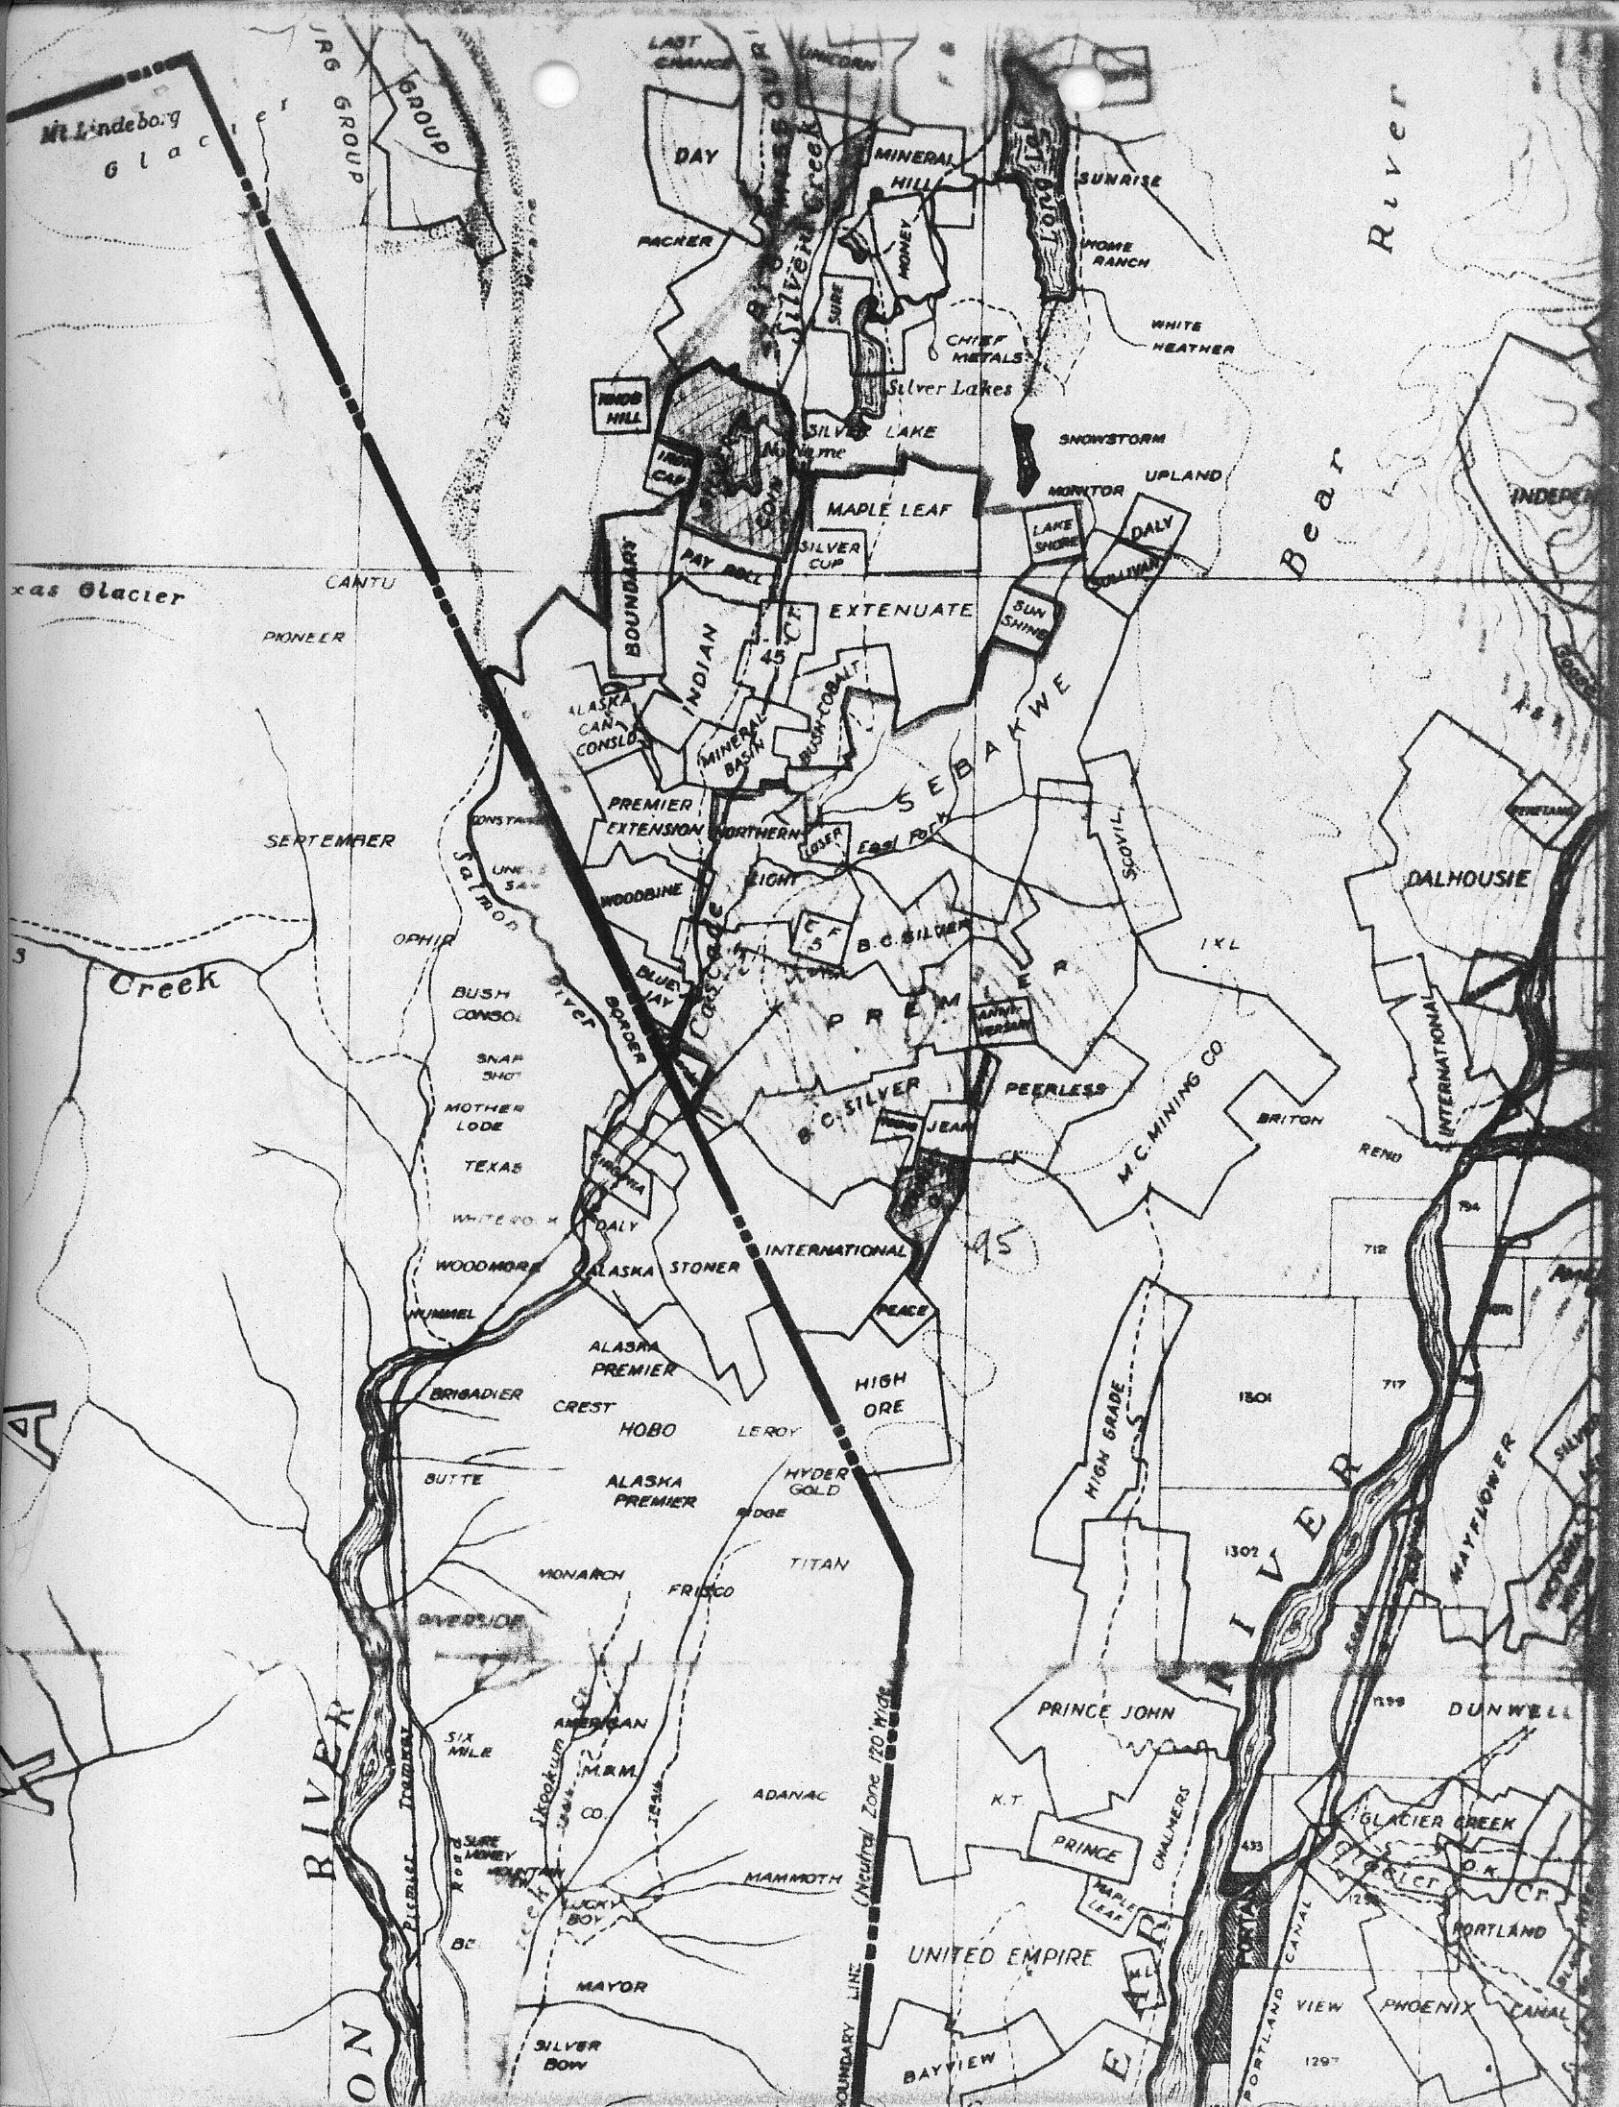

Mt. Lindenberg
Glacier

IRG GROUP
GROUP

LAST CHANGE

DAY

MINERAL HILL

SUNRISE

Bear River

PACKER

MINERAL HILL

HOME RANCH

WHITE HEATHER

INDO HILL

SILVER LAKE

CHIEF METALS

NEW CAP

SILVER LAKE

SNOWSTORM

CANTU

BOUNDARY

MAPLE LEAF

MONITOR

Gas Glacier

PIONEER

PAY BELL

EXTENUATE

LAKE SHORE

Bear

SEPTEMBER

ALASKA CAN. CONSOL.

INDIAN

SUN SHINE

Creek

OPHIR

MINERAL BASIN

SEBASTIAN

SCOVILLE

DALHOUSIE

BUSH CONSOL.

WOODBINE

NORTHERN

PEERLESS

INTERNATIONAL

SNAP SHOT

BLUE JAY

B.C. SILVER

JEAN

MOTHER LODGE

TEXAS

INTERNATIONAL

M.C. MINING CO.

WHITE ROCK

DALY

ALASKA STONER

BRITON

WOODMORE

ALASKA

INTERNATIONAL

PEACE

HUMMEL

ALASKA PREMIER

ALASKA PREMIER

BRITON

BRIGADIER

CREST

HOBBO

LEROY

BUTTE

ALASKA PREMIER

HYDER GOLD

TITAN

MONARCH

FRISCO

TITAN

ADANAC

OVERLORD

FRISCO

ADANAC

MAMMOTH

SIX MILE

AMERICAN

MAMMOTH

MAMMOTH

SURE MONEY

LUCKY BOY

MAYOR

MAYOR

SURE MONEY

LUCKY BOY

MAYOR

MAYOR

SURE MONEY

LUCKY BOY

MAYOR

MAYOR

SURE MONEY

LUCKY BOY

MAYOR

MAYOR

SURE MONEY

LUCKY BOY

MAYOR

MAYOR

SURE MONEY

LUCKY BOY

MAYOR

MAYOR

SURE MONEY

LUCKY BOY

MAYOR

MAYOR

KATANAN RIVER

KATANAN RIVER

MAYFLOWER

PRINCE JOHN

DUNWELL

PRINCE

GLACIER CREEK

CHALMERS

GLACIER CREEK

MAPLE LEAF

GLACIER CREEK

UNITED EMPIRE

GLACIER CREEK

BAYVIEW

GLACIER CREEK

VIEW

GLACIER CREEK

1297

GLACIER CREEK