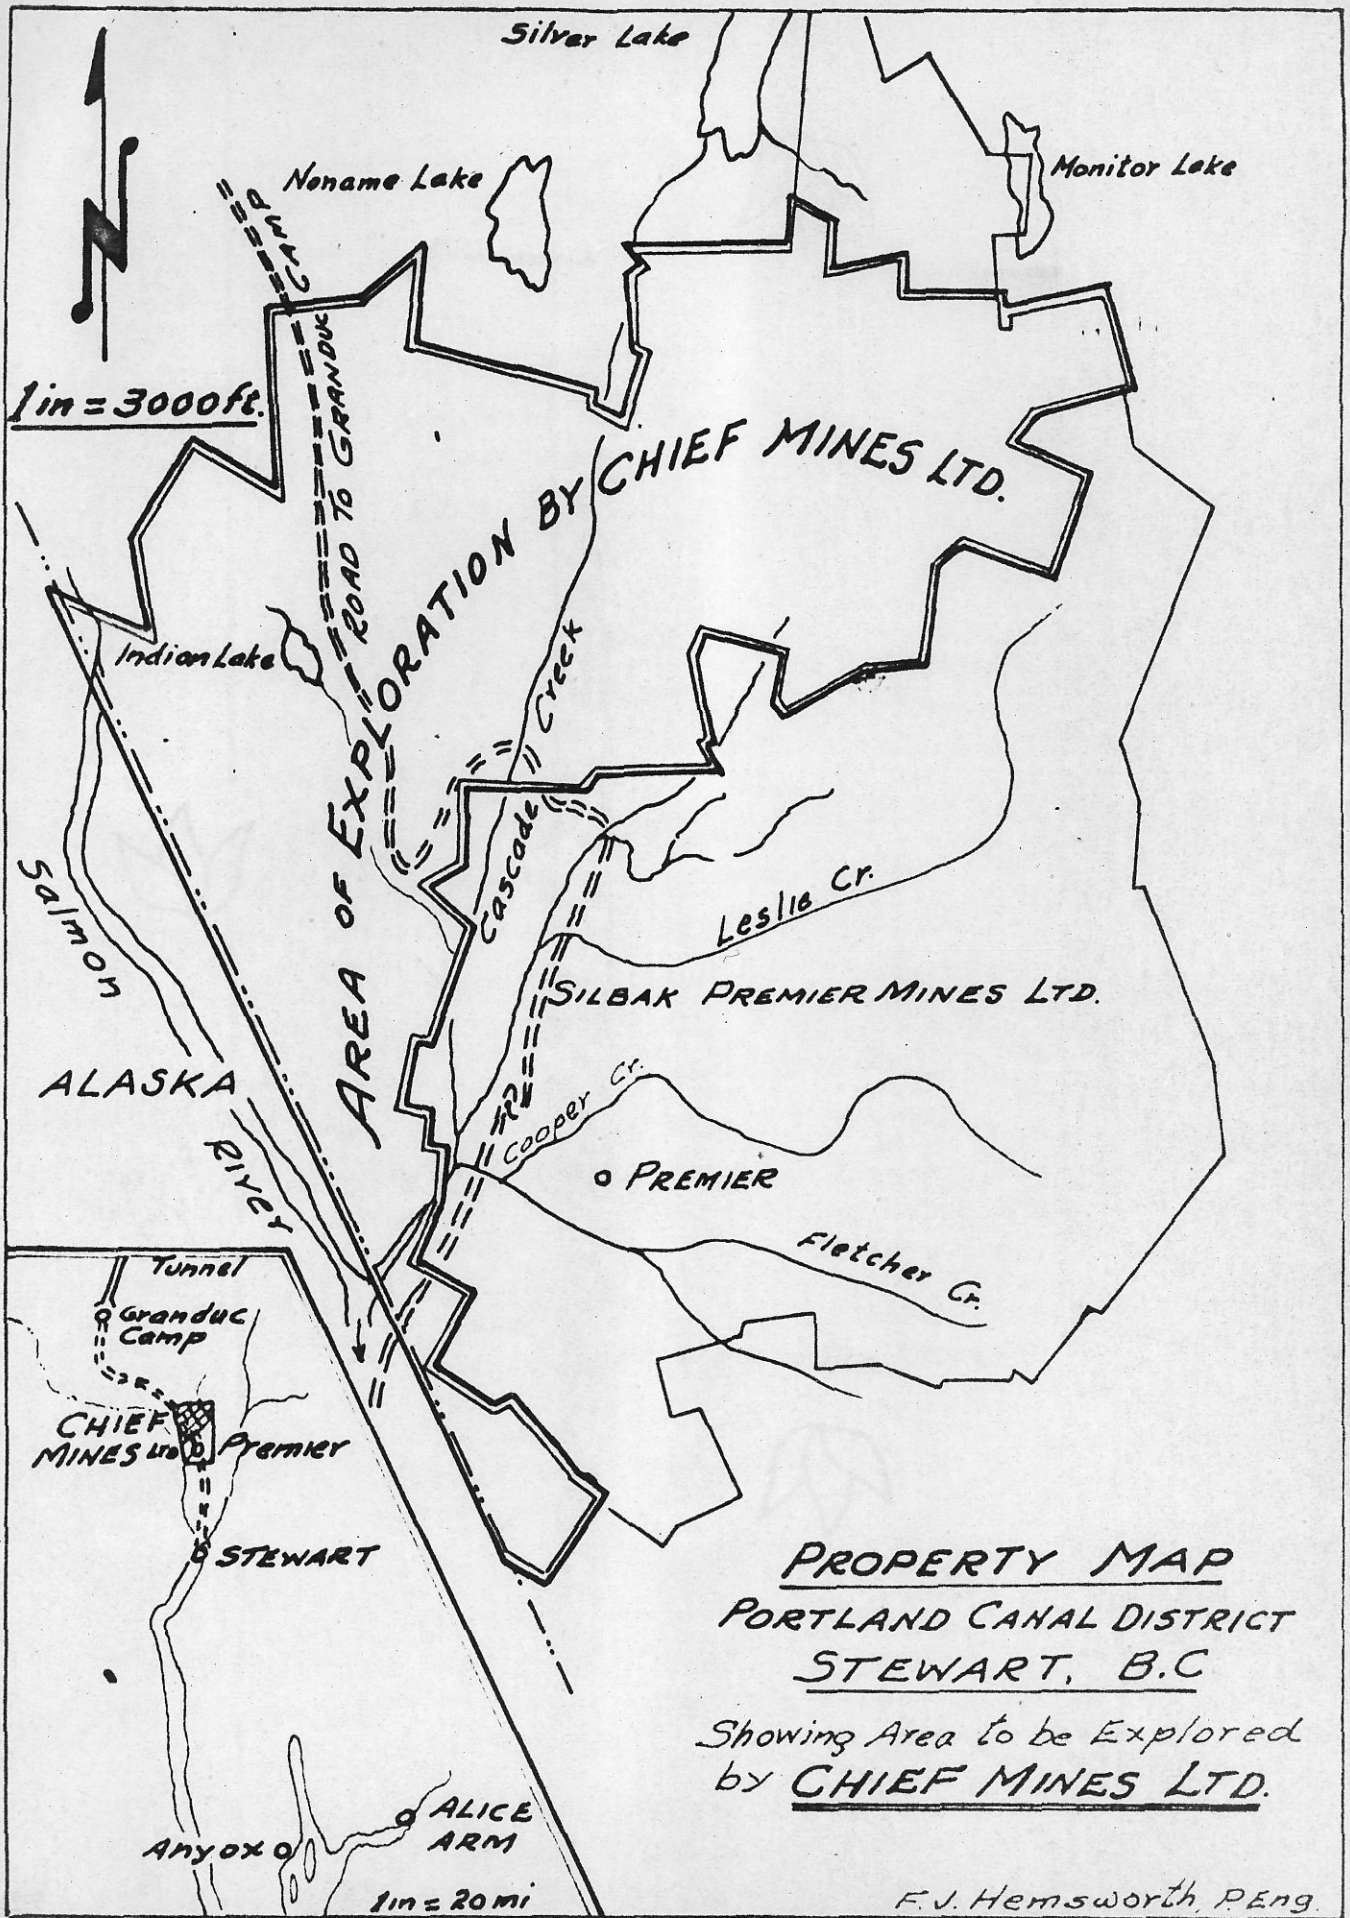

Fm: D.W. Tully

DATE: 28 April, 1968

Subject: ~~MACMAR~~

~~We show~~

(Handwritten notes in a circle, including "Tully" and "M...")

AREA OF EXPLORATION BY CHIEF MINES LTD.

SILBAK PREMIER MINES LTD.

PROPERTY MAP
PORTLAND CANAL DISTRICT
STEWART, B.C.

MOTHER LODGE

TEXAS

INTERNATIONAL

M.C. MINING CO.

WHITE ROCK

DALY

ALASKA STONER

BRITON