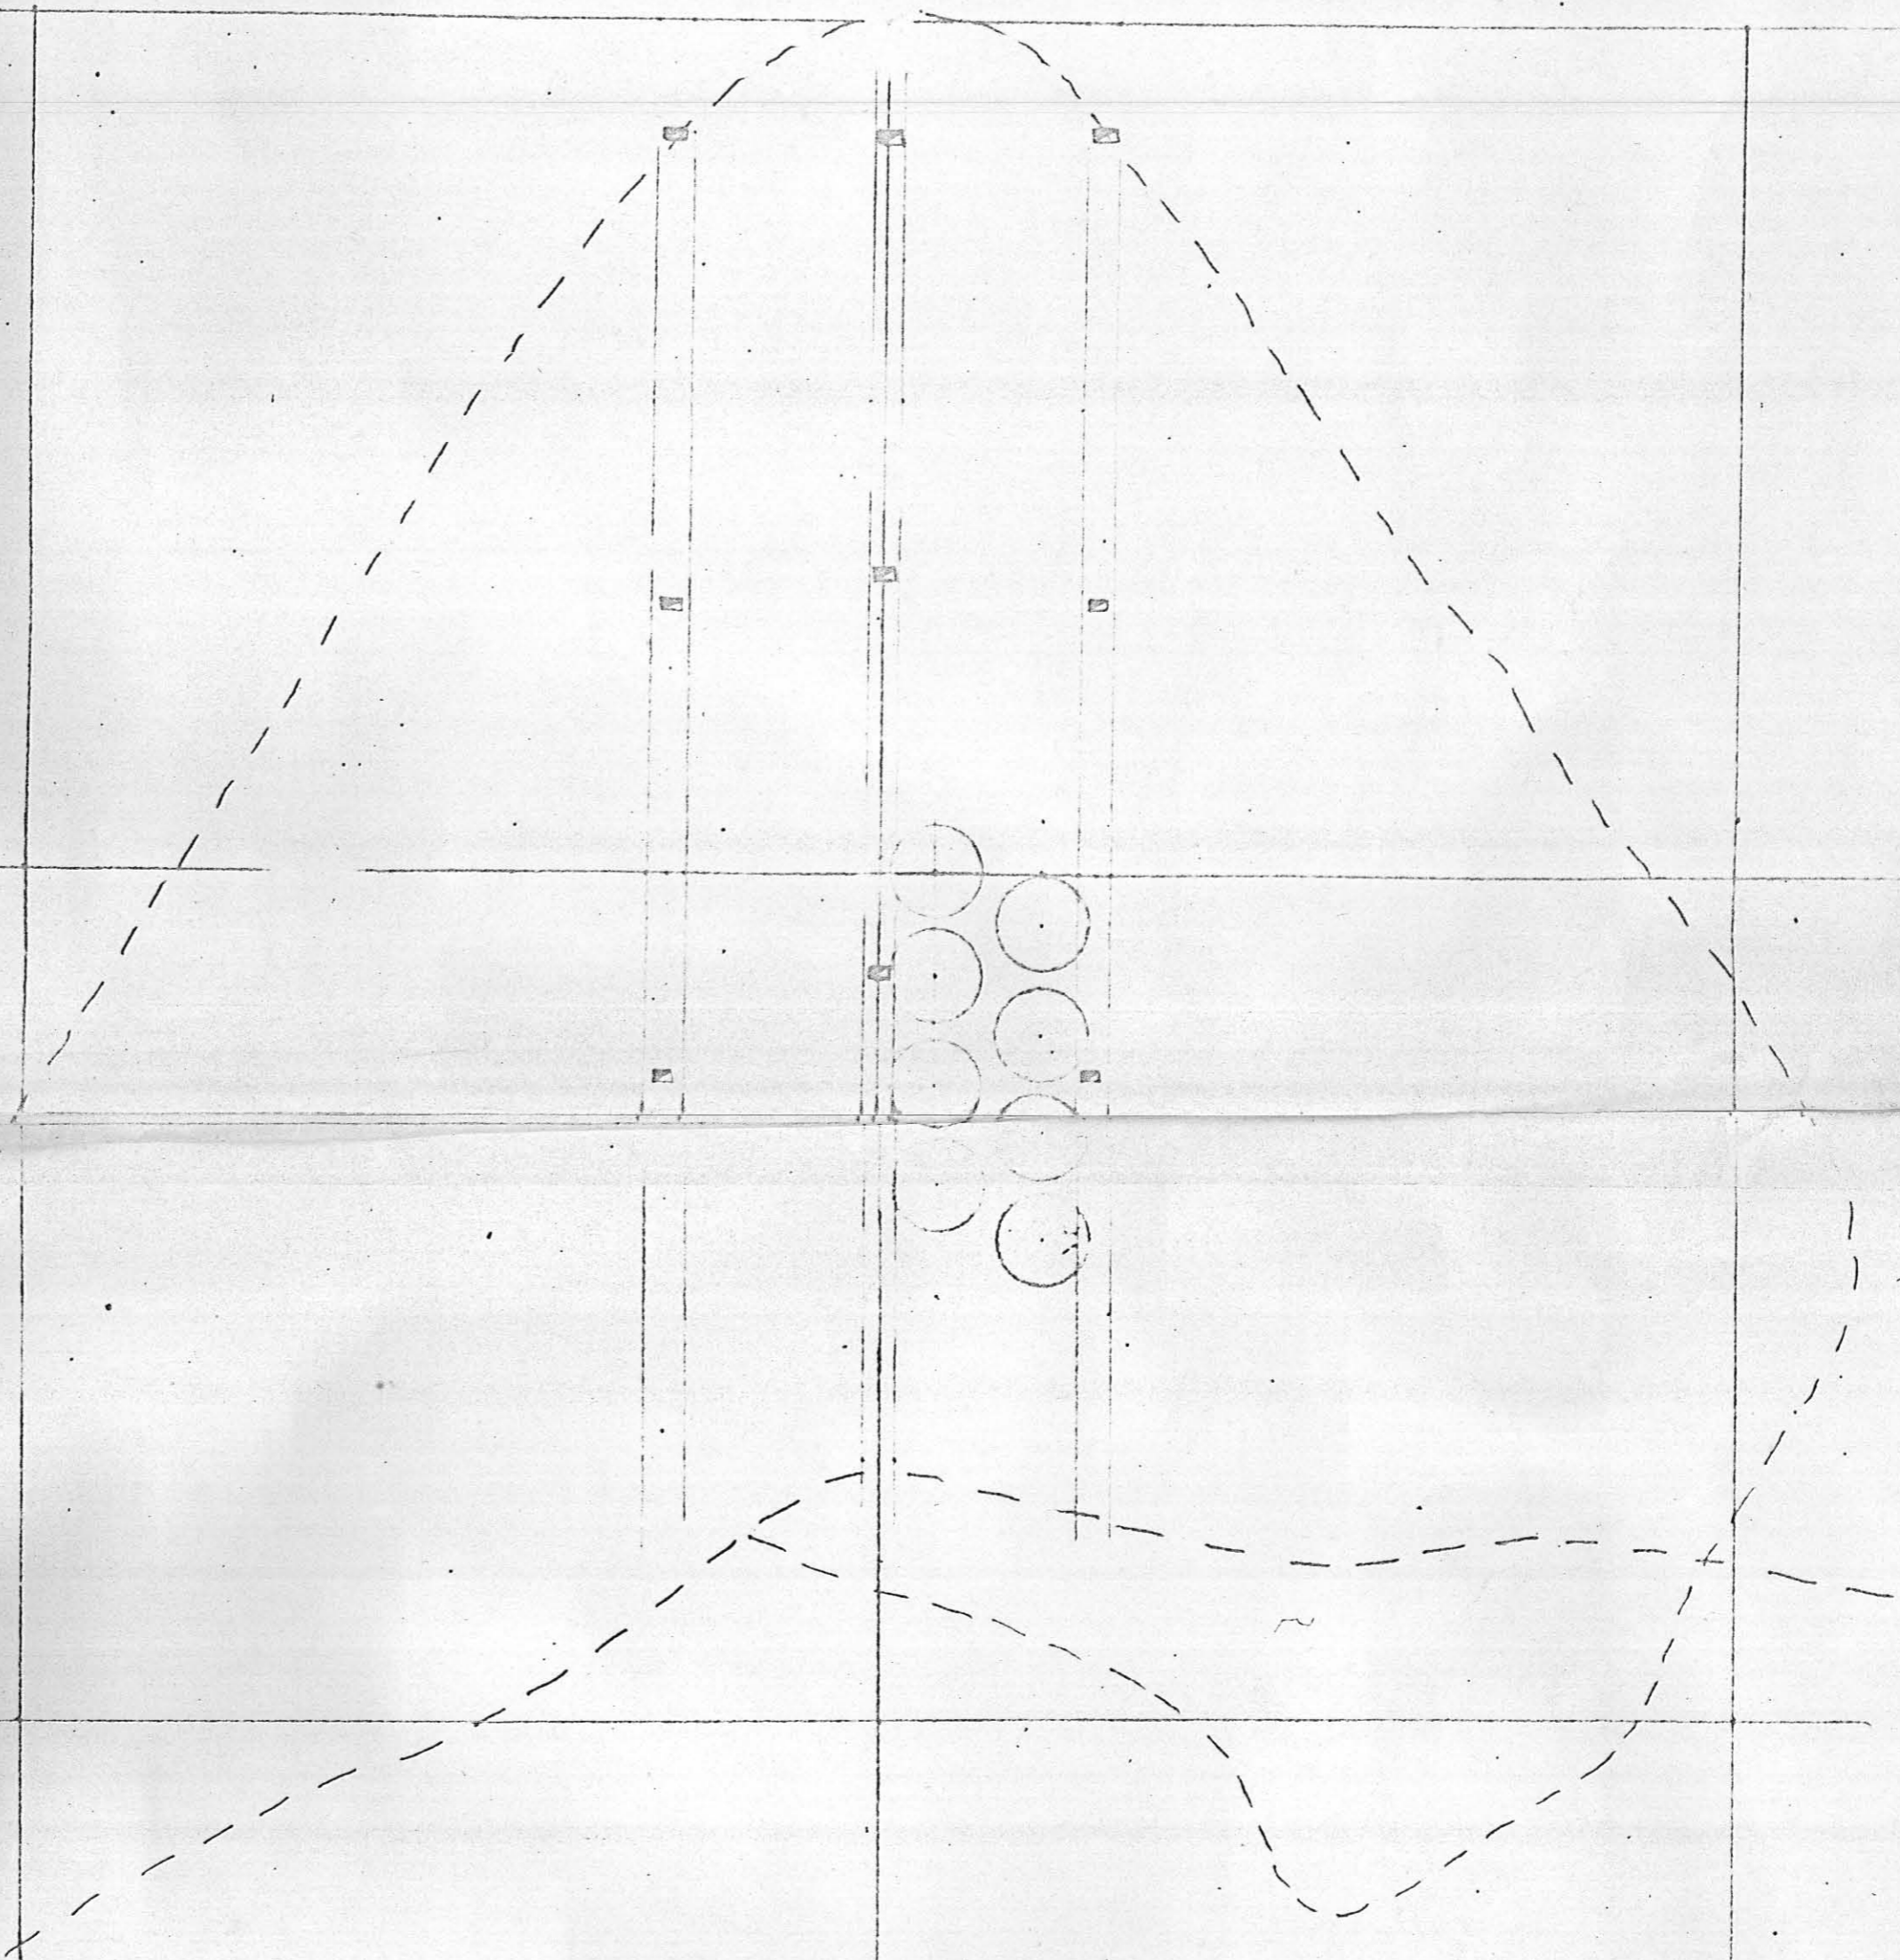

20

16

12

SILVER STANDARD MINES  
 PLAN OF SLUSHER DRIFTS  
 GRIZZLIES & DRAW POINTS

SCALE 1" = 40'

17

21

811695