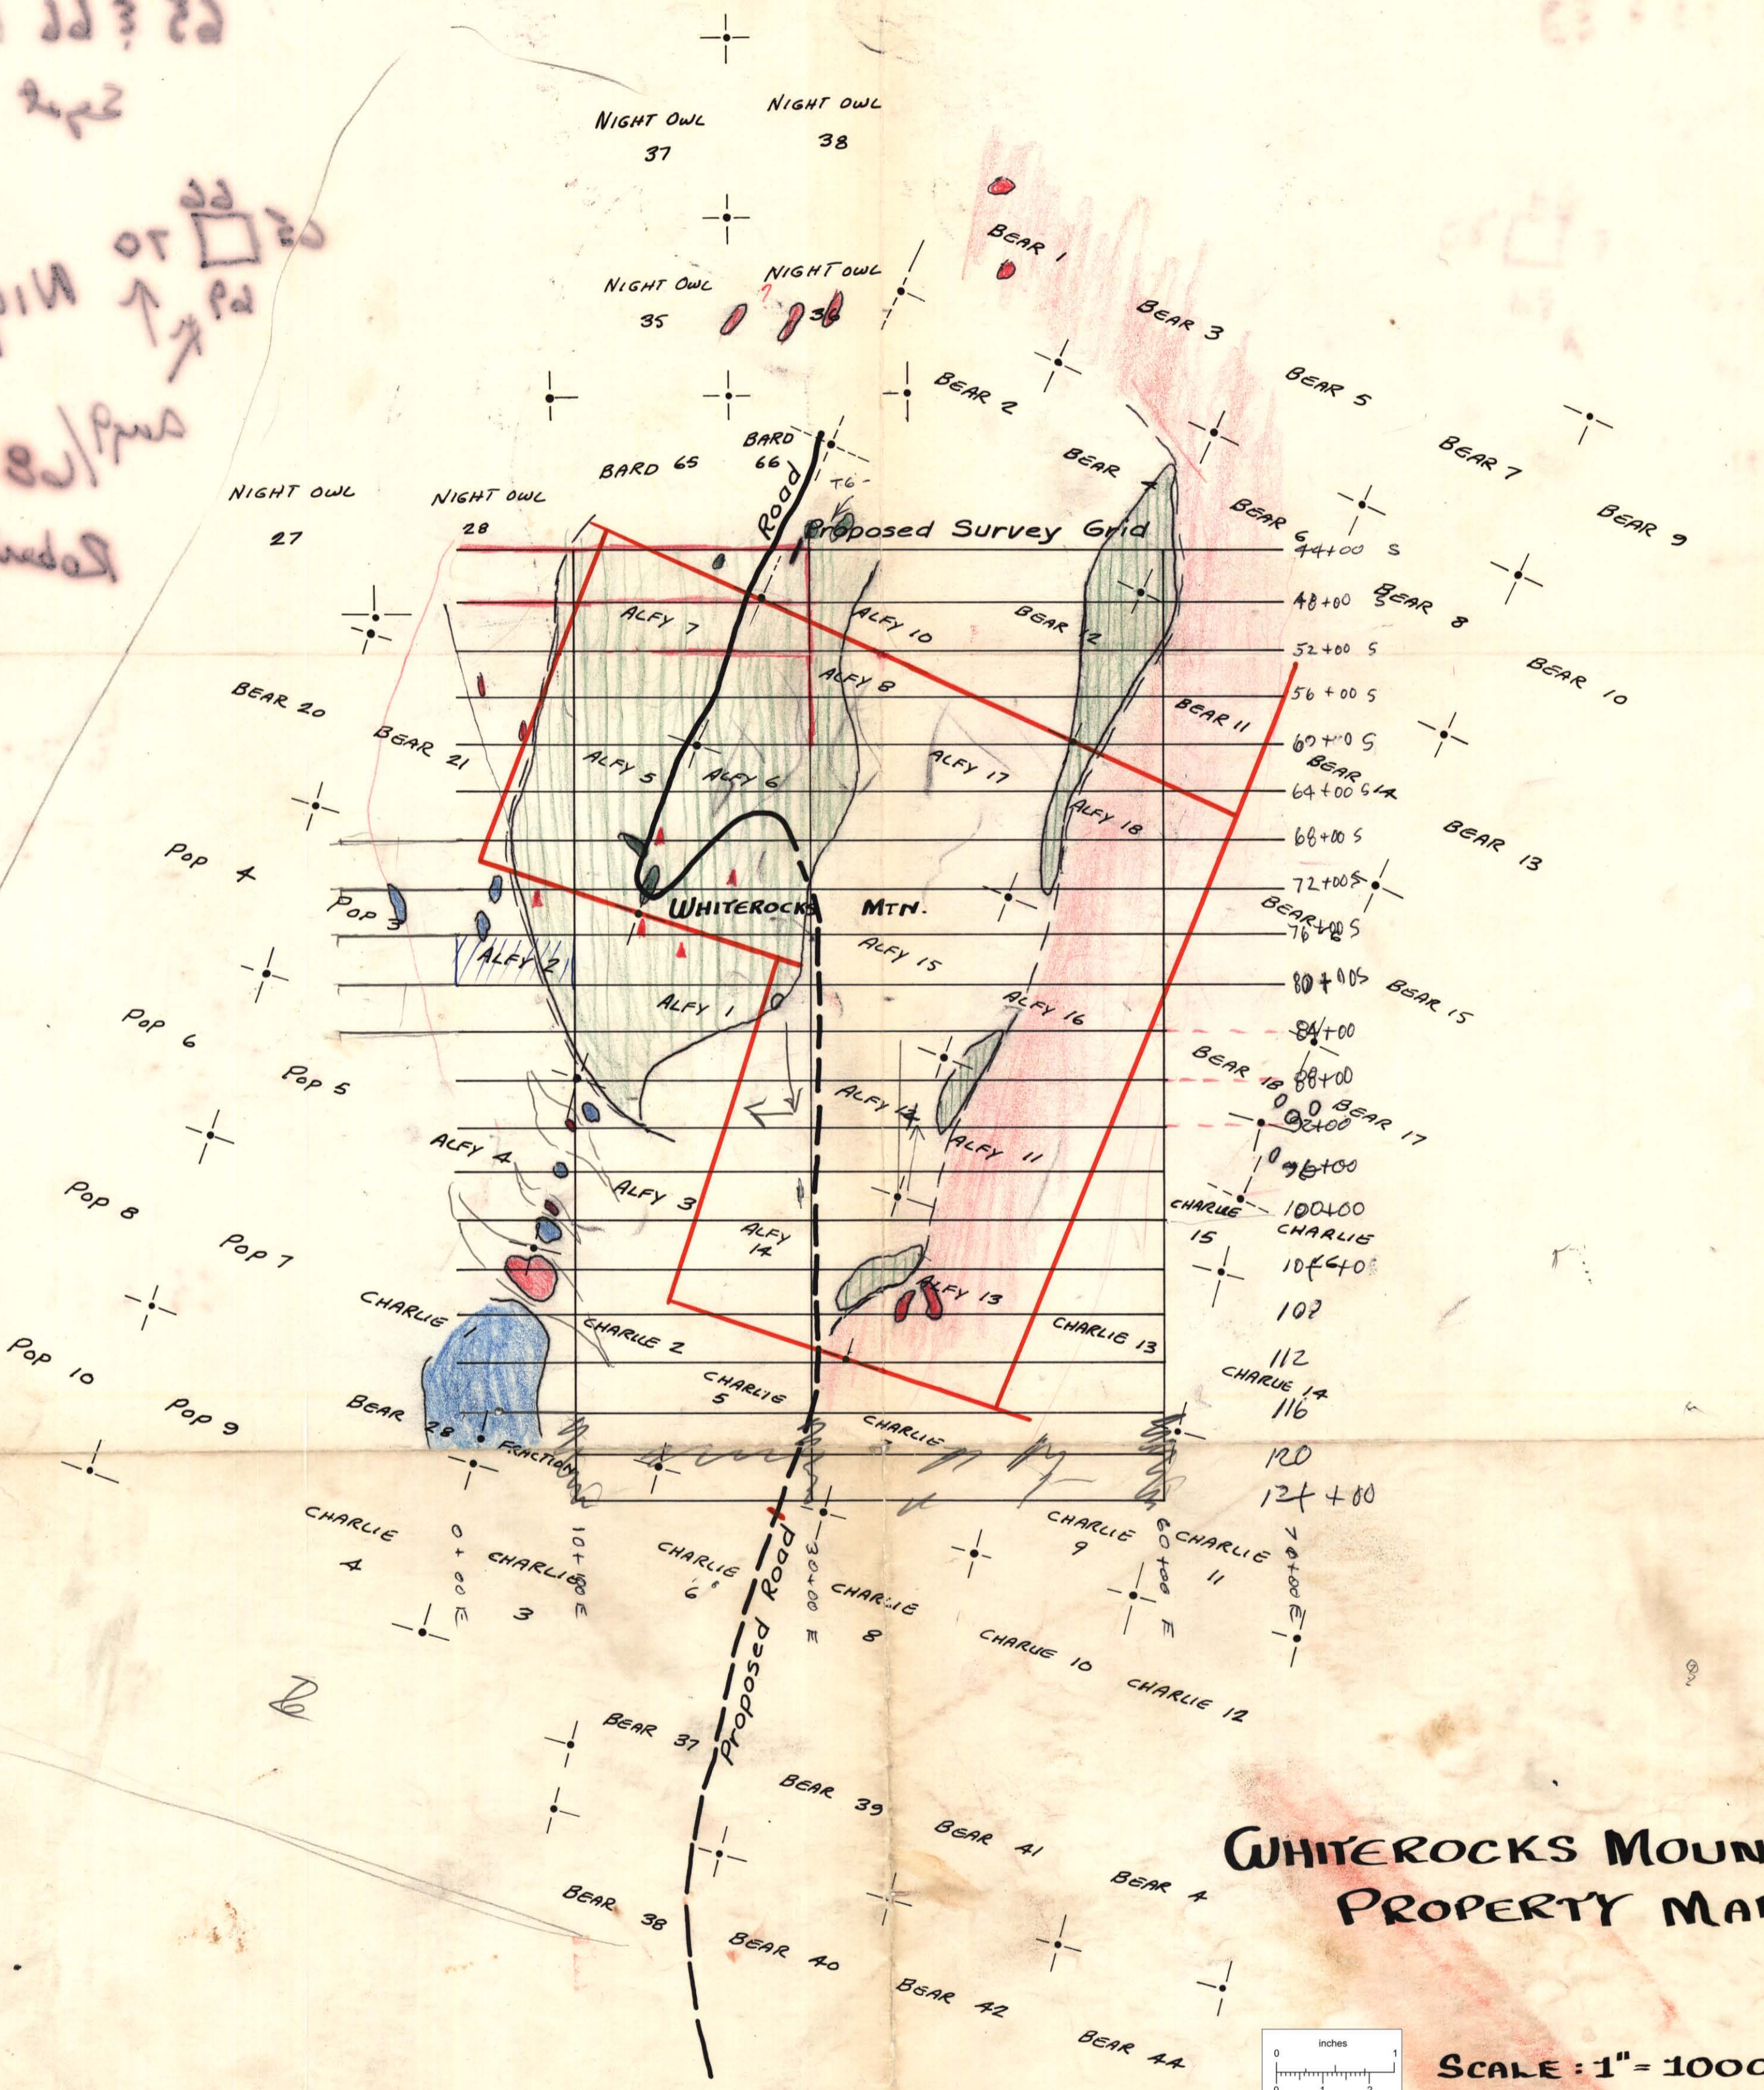

22 1/2 A 22 3/2  
 20/171 2/22  
 20 1/2 A 22 3/2  
 20/171 2/22  
 20 1/2 A 22 3/2  
 20/171 2/22

# WHITEROCKS MOUNTAIN PROPERTY MAP

SCALE: 1" = 100 FT.