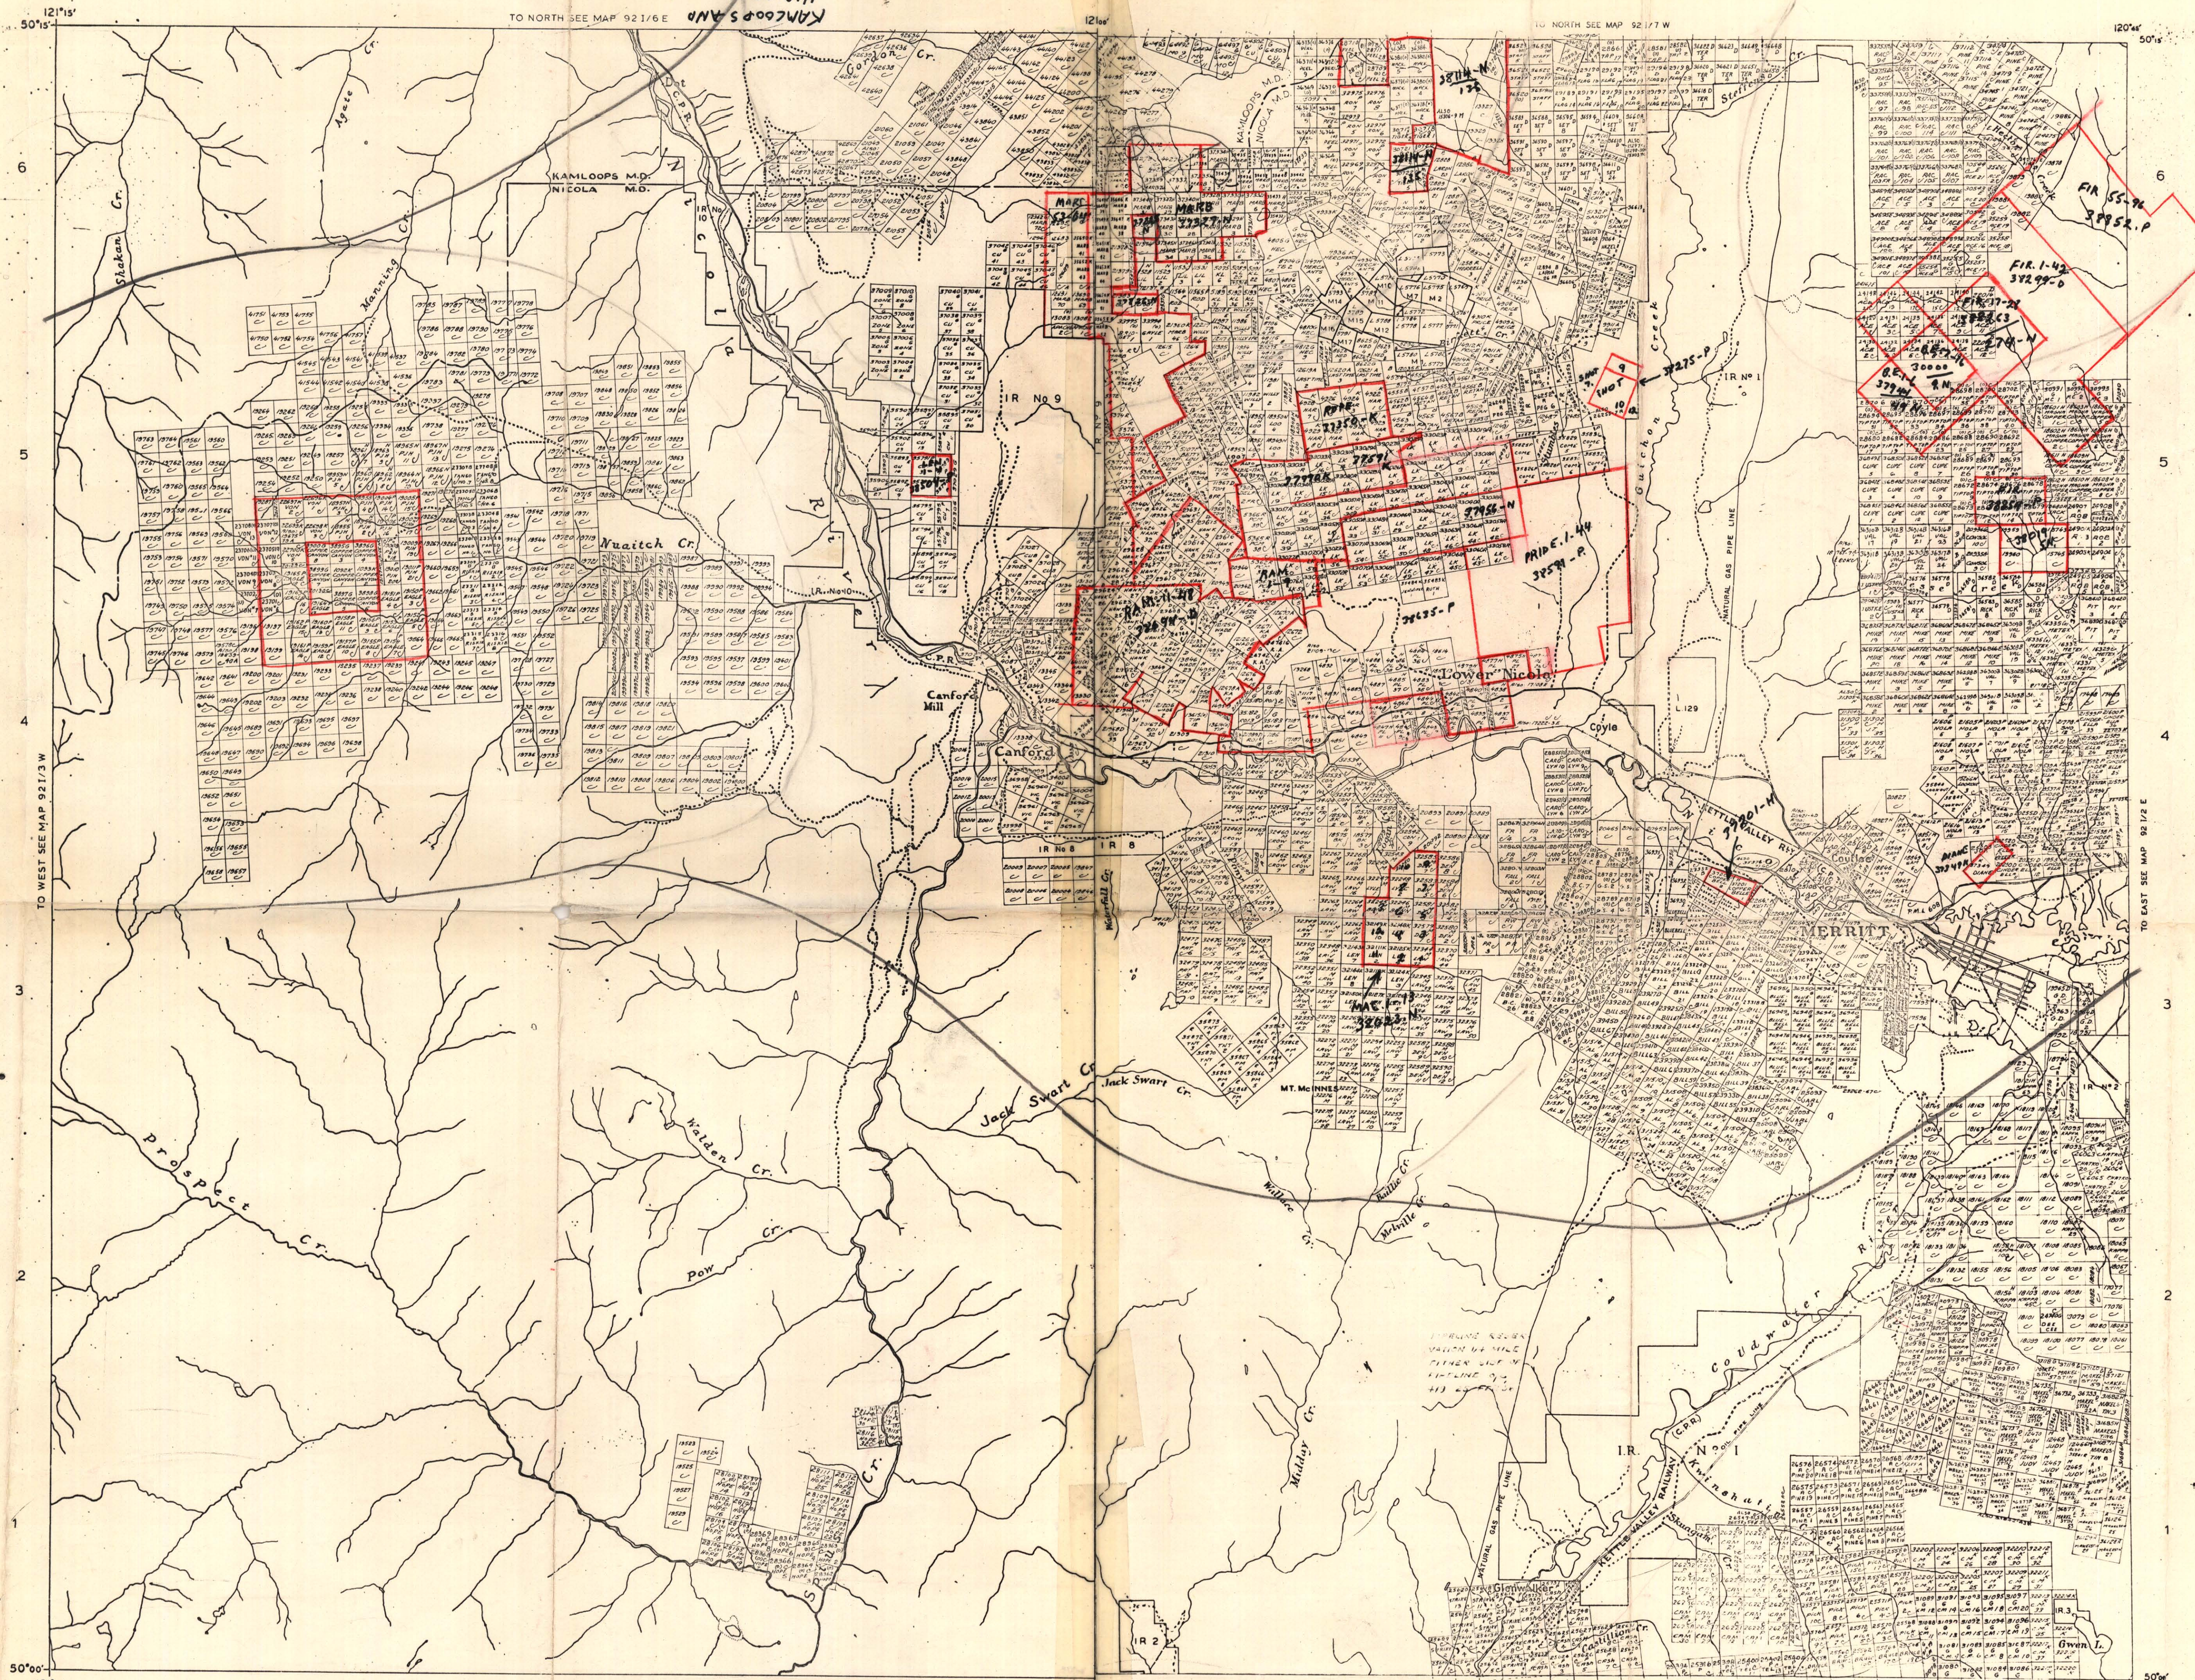

921/3E(M)

TO NORTH SEE MAP 921/6 E
TO SOUTH SEE MAP 92 H/14 E
DEPARTMENT OF MINES AND PETROLEUM RESOURCES
VICTORIA, B.C.
MINERAL CLAIM MAP 921/3E(M)

CYPRUS MINES CORPORATION
Department of Mines and Petroleum Resources
Victoria, B.C.

TO WEST SEE MAP 921/3 W
TO EAST SEE MAP 921/2 E
DEPARTMENT OF MINES AND PETROLEUM RESOURCES
VICTORIA, B.C.
MINERAL CLAIM MAP 921/2 W(M)

CYPRUS MINES CORPORATION
Department of Mines and Petroleum Resources
Victoria, B.C.

TO WEST SEE MAP 921/3 W
TO EAST SEE MAP 921/2 E
DEPARTMENT OF MINES AND PETROLEUM RESOURCES
VICTORIA, B.C.
MINERAL CLAIM MAP 921/2 W(M)

NOV 25 1968

811560

921/2 W