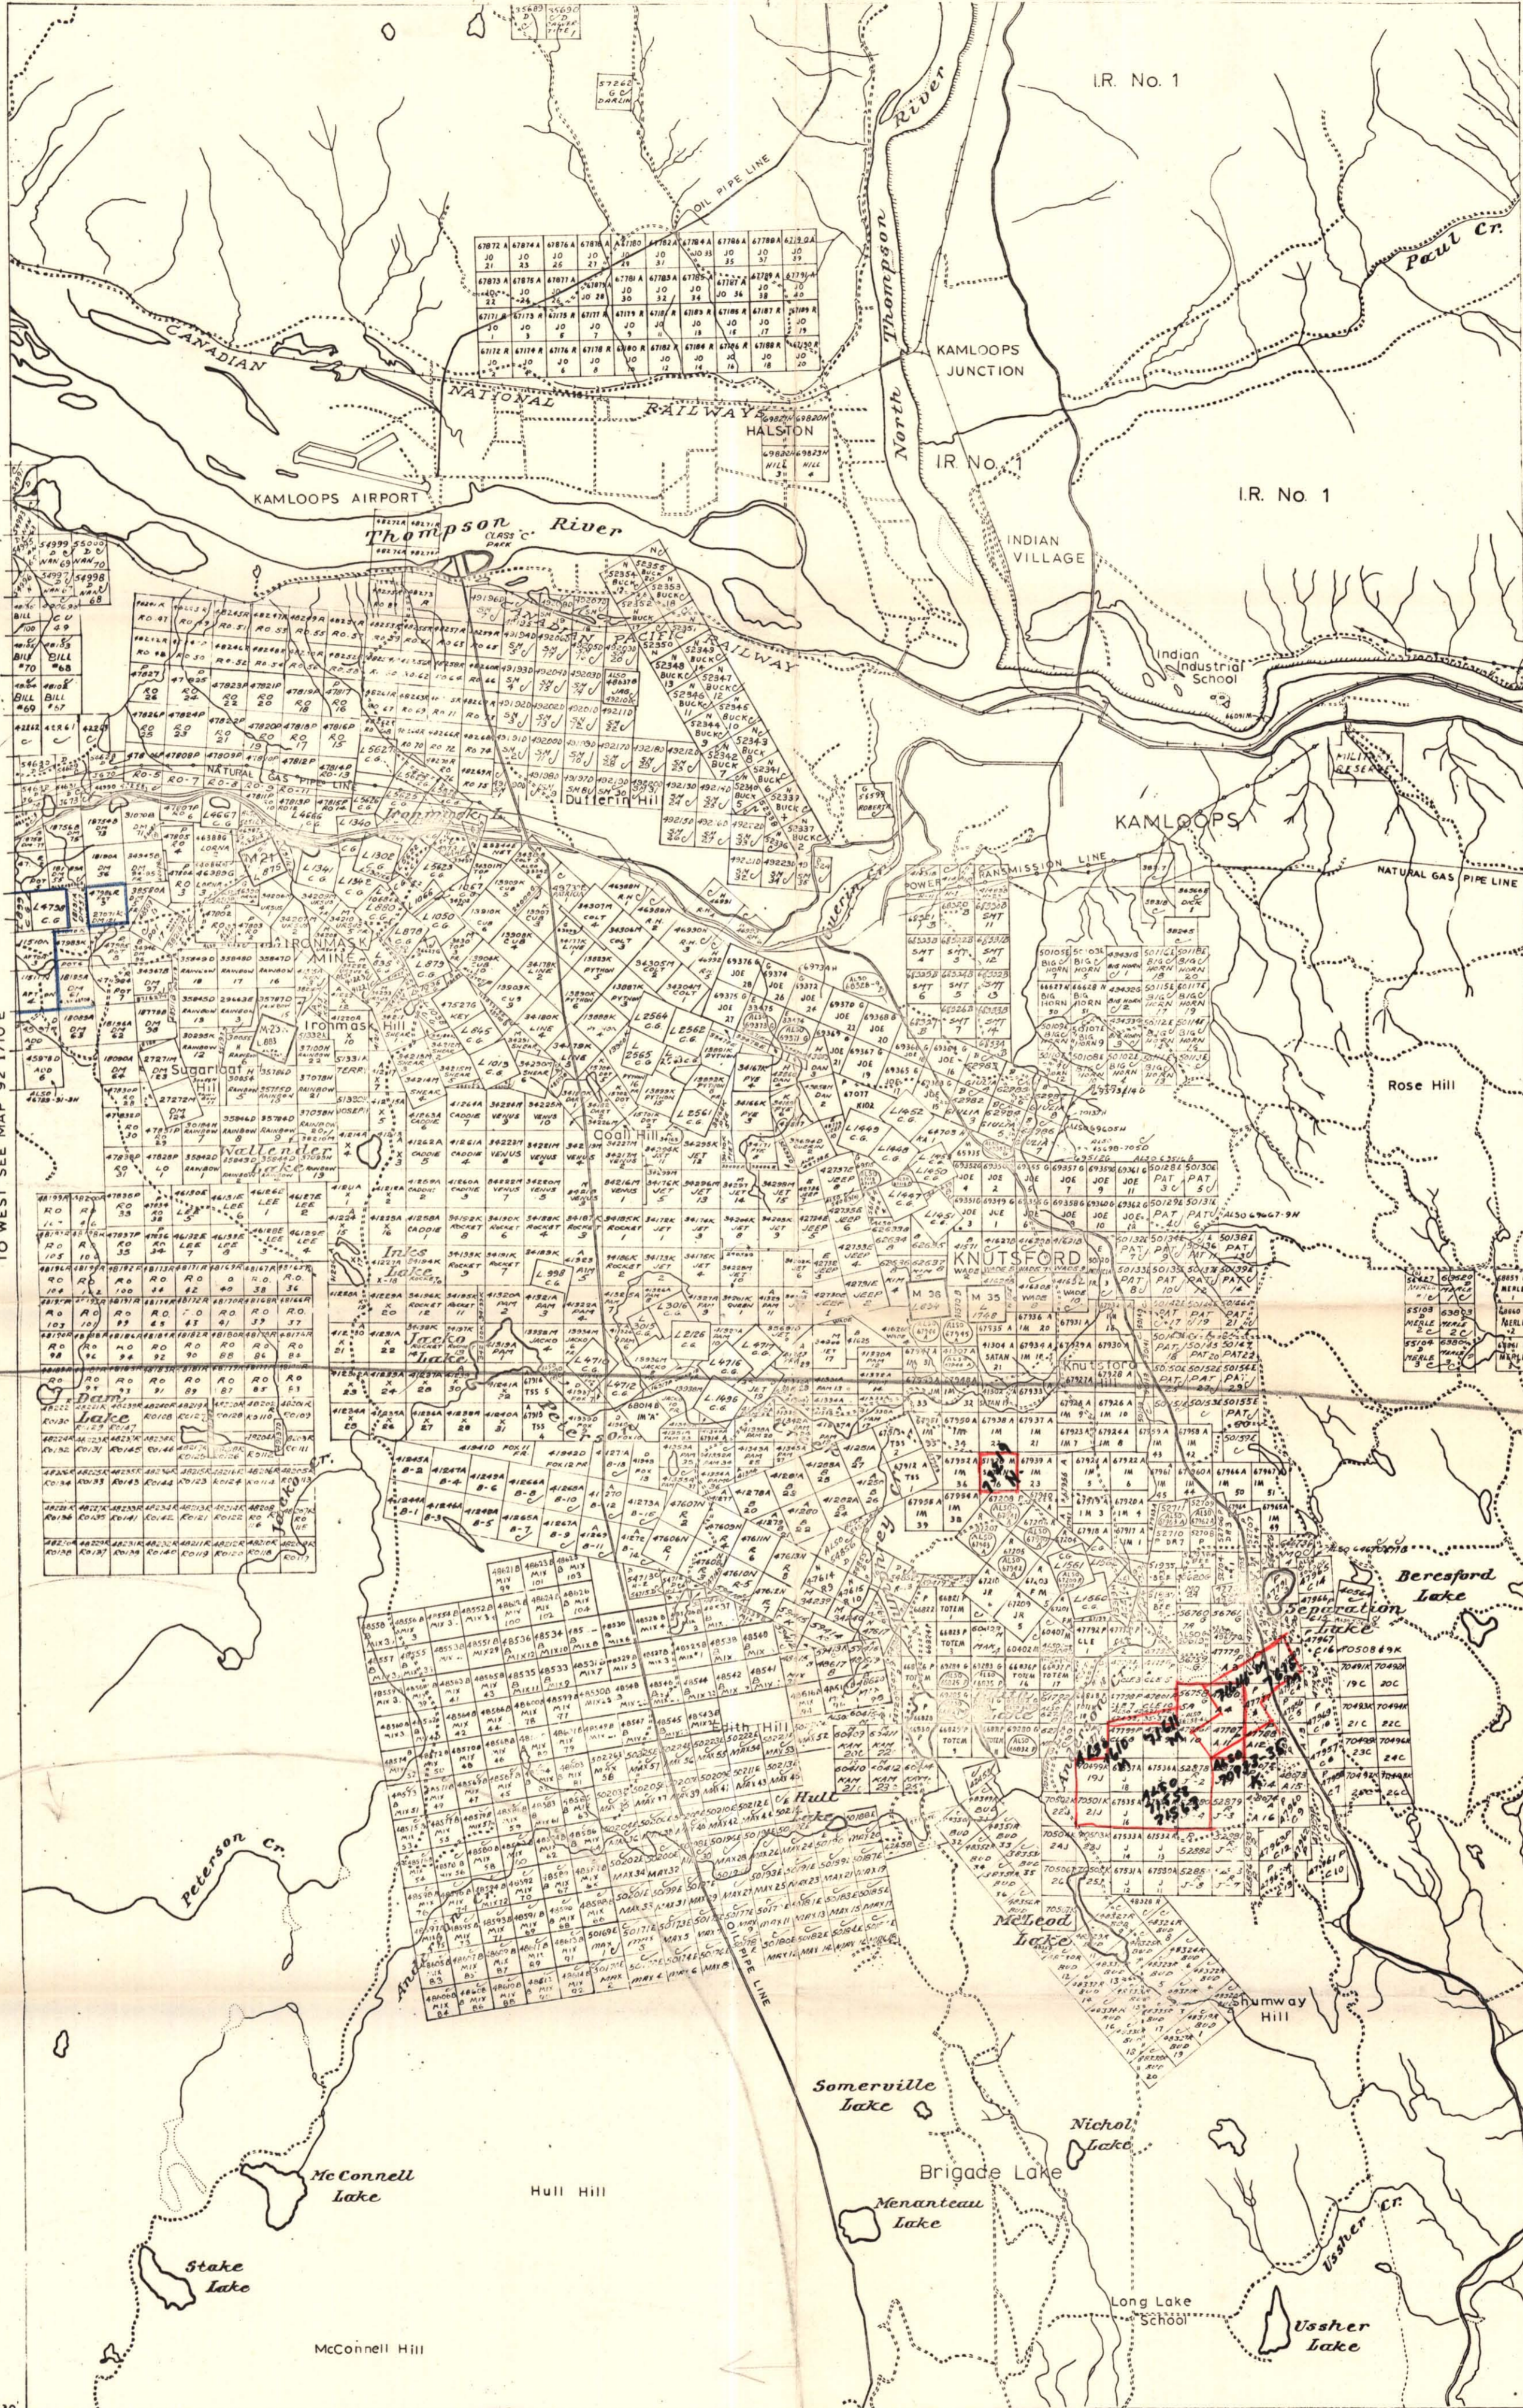

921/9 W

50°45'

120°30'

TO NORTH SEE MAP 92 1/16 W

120°15'

50°45'

TO WEST SEE MAP 92 1/10 E

TO EAST SEE MAP 92 1/9 E

KAMLOOPS SHEET

50°30'

120°30' KAMLOOPS MINING DIVISION

TO SOUTH SEE MAP 92 1/8 W

120°15'

For up-to-date information on claims in any area you should apply to the Mining Recorder for the Mining Division concerned.

DEPARTMENT OF MINES AND PETROLEUM RESOURCES
 VICTORIA, B. C.
 MINERAL CLAIM MAP 92 1/9 W

This map is prepared to serve as a guide to the positions of located mineral claims and placer mining leases only. Unsurveyed claims and leases are printed from locators' sketches and are not guaranteed. Letters C.G. indicate claim is Crown-Granted. Symbol indicates claim has forfeited.