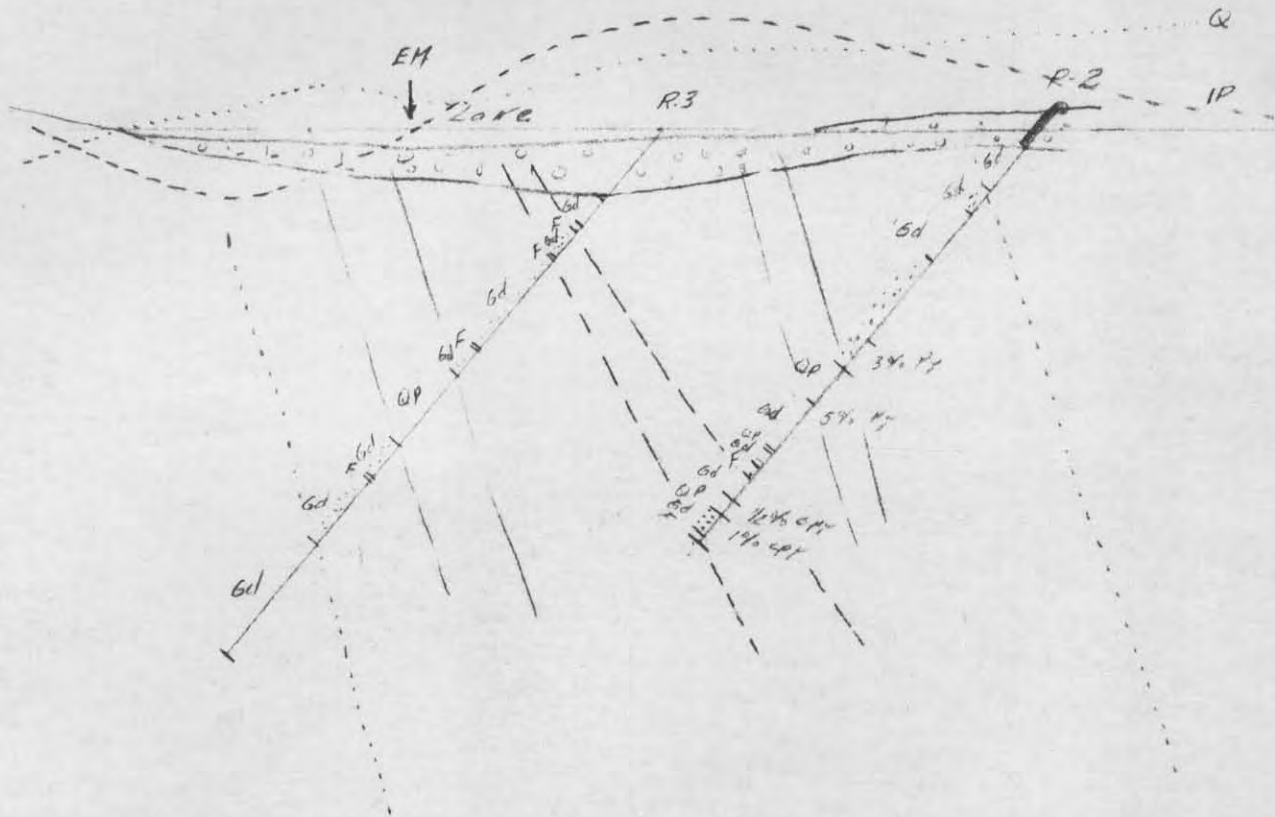

← Seattle

Base line
N 57° E

Gd - Granodiorite
QP - Quartz Porphyry

CP - chalcoppyrite

P - pyrite

EM Scale - 1" = 50'

92116 Royal
SECTION 0100
N 33° W

1" = 100'