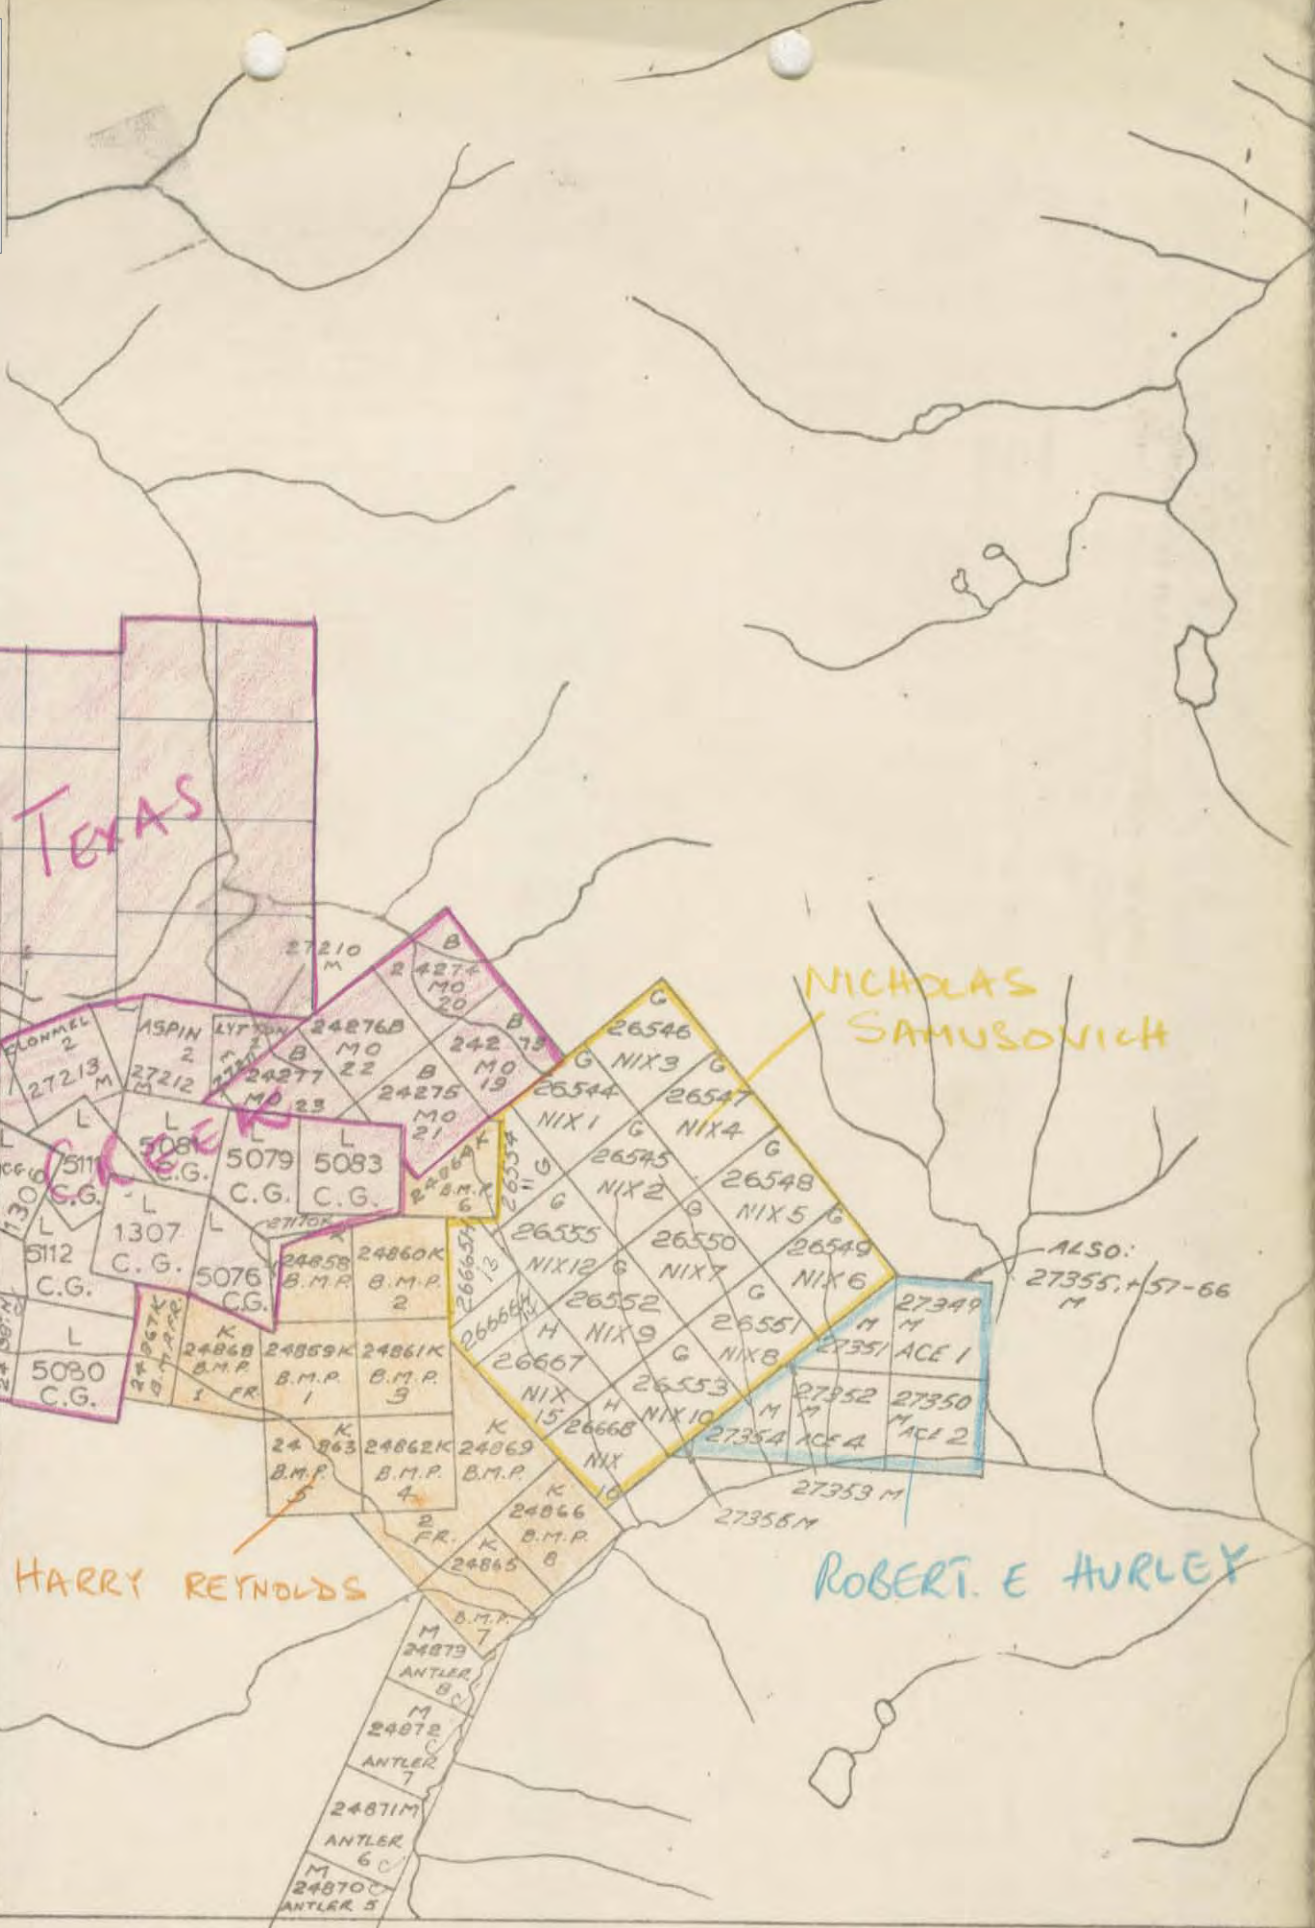

INDEX

HARRY REYNOLDS

ROBERT E. HURLEY

NICHOLAS SAMUSOVICH

TEXAS

COPPER

30°

22 FEB 1967