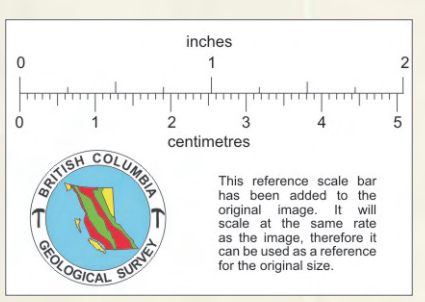

- SYMBOLS**
- ≡ Bulldozer trench
 - Δ Breccia
 - ⊞ Porphyry
 - ⊞ Rock AT BLASTED
 - - - Contact
 - ⋄ Chalcopyrite

- Legend**
- Orange square: Quartz, Feldspar Porphyry (Pegmatitic)
 - Pink square: Quartz Porphyry
 - Brown square: Diorite (hornblende)
 - Green square: Breccia, Rhyolite fragments in Andesite
 - Light green square: Andesite, Augite Phenocrysts
 - Yellow square: Rhyolite, banded, grey, black, dark red.

N.B. COMPLETE DISTINCTION BETWEEN THESE UNITS HAS NOT BEEN MADE

CARIBOO MINELANDS LTD.
 QUESNEL PROPERTY
 PRELIMINARY Geological Sketch
 Scale --- 1" = 200'
 Date --- Oct. 1968