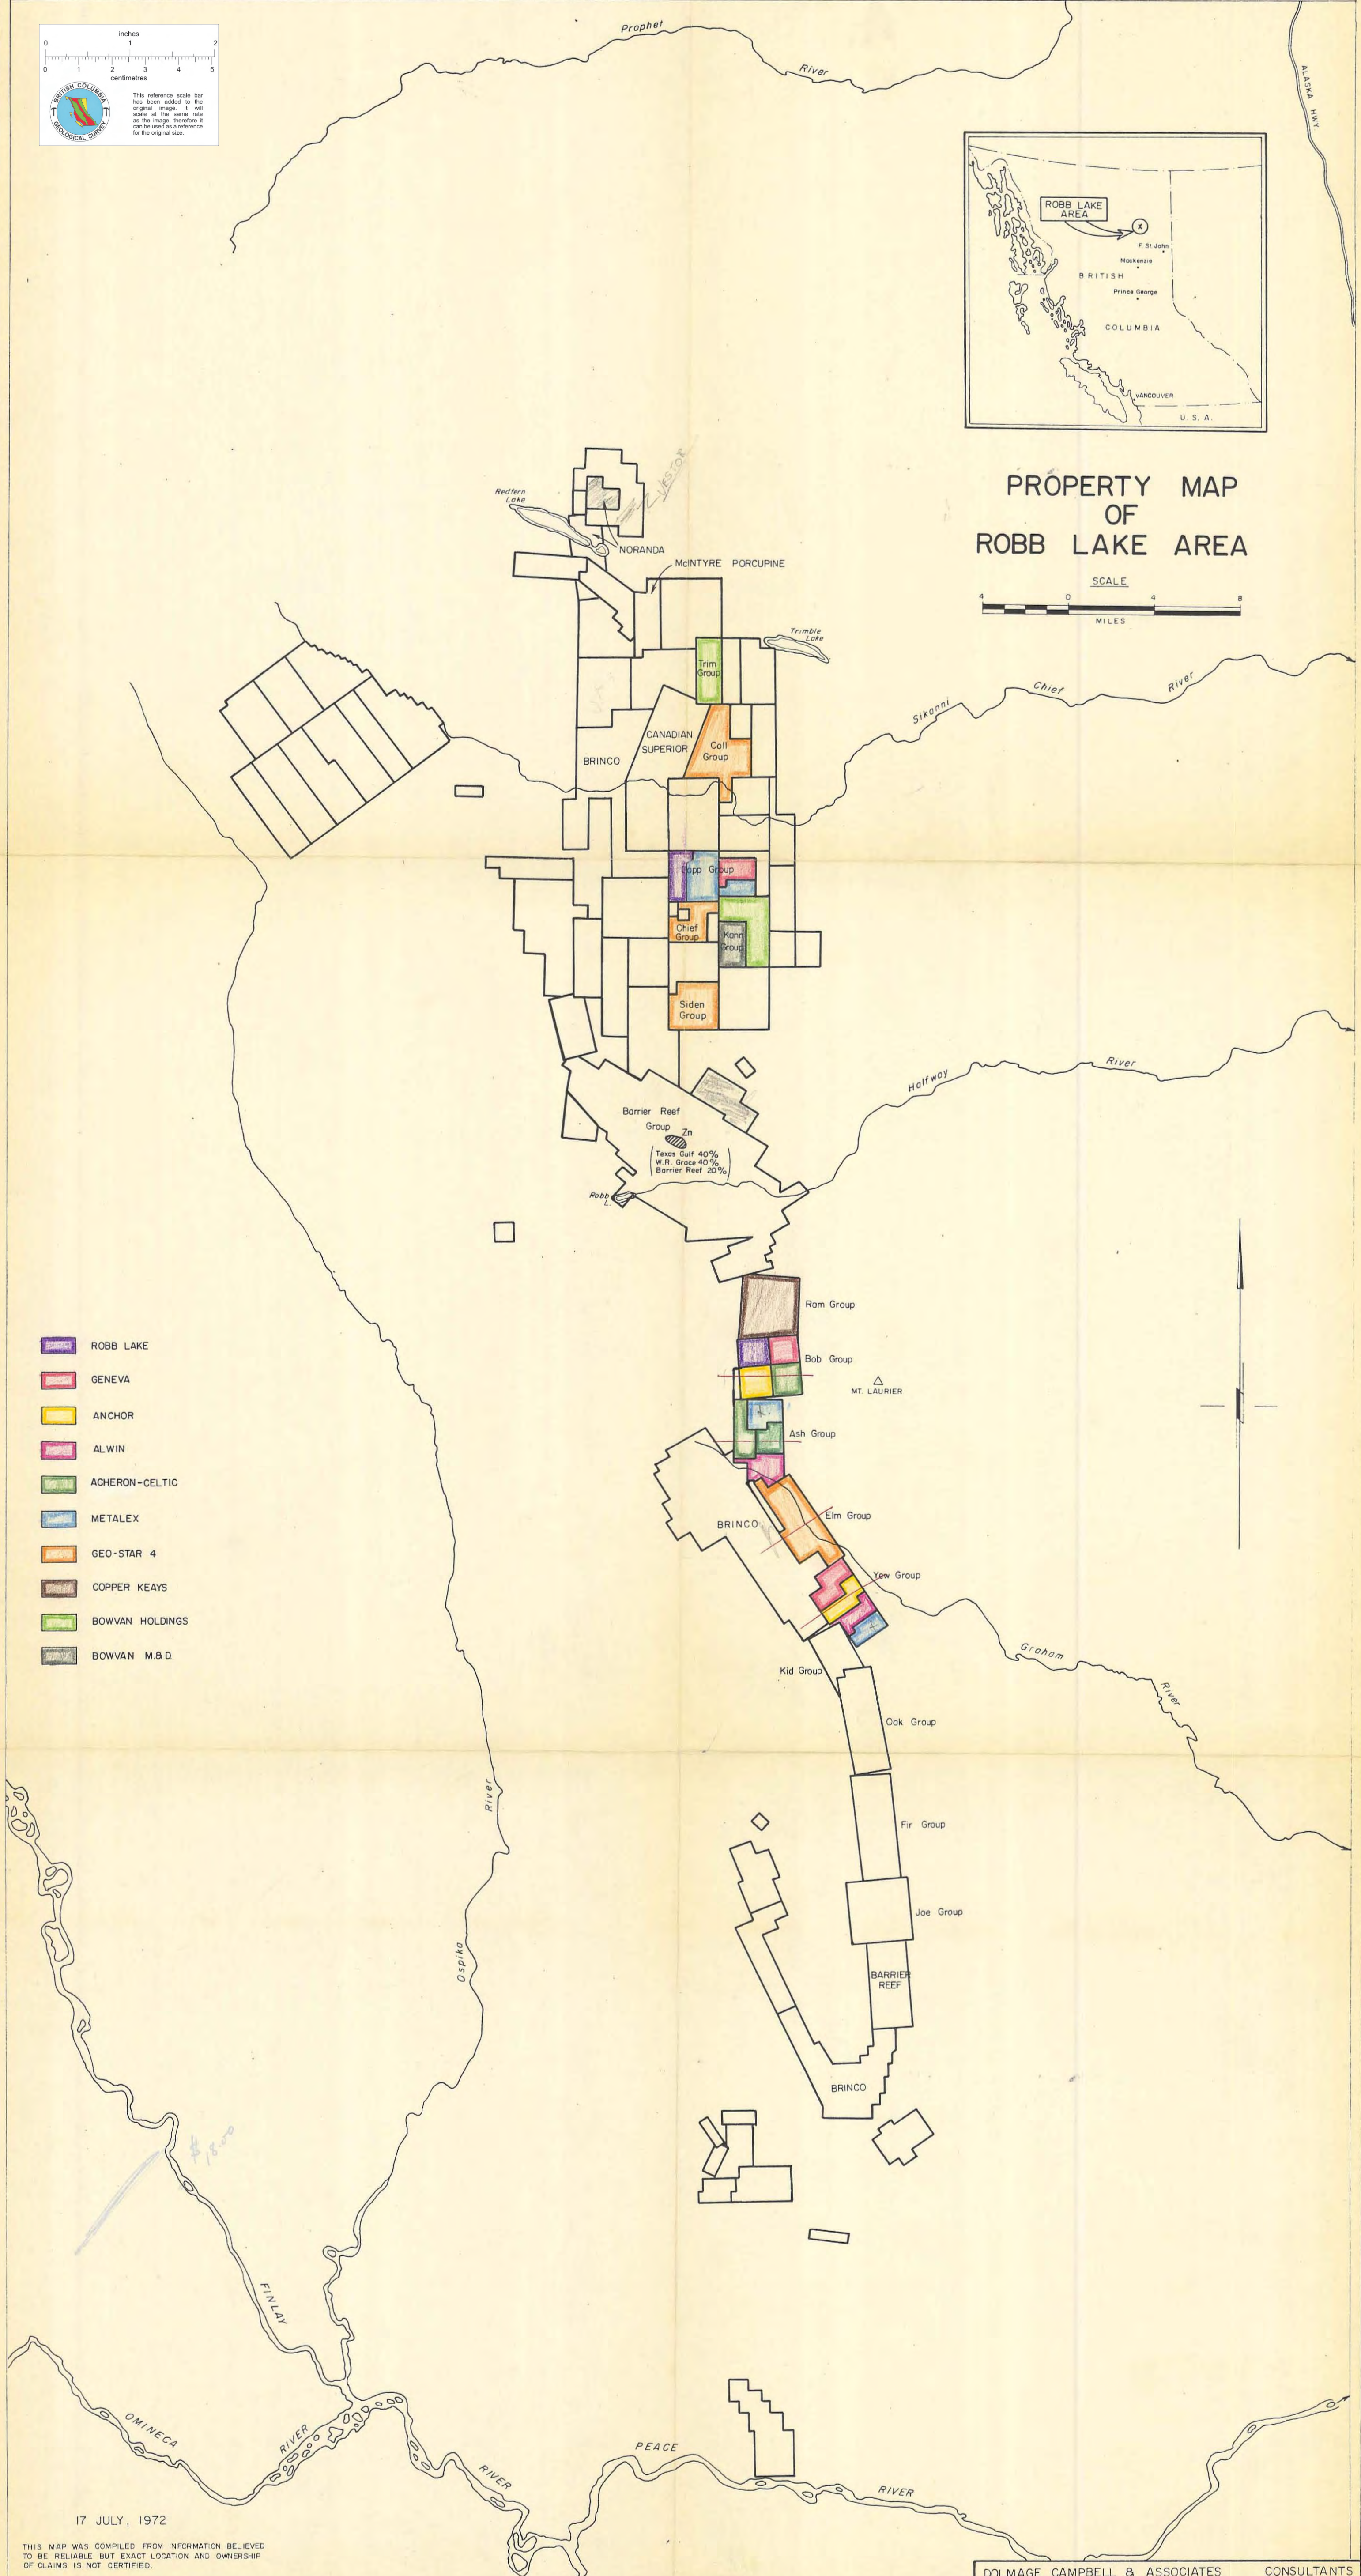

PROPERTY MAP OF ROBB LAKE AREA

- ROBB LAKE
- GENEVA
- ANCHOR
- ALWIN
- ACHERON-CELTIC
- METALEX
- GEO-STAR 4
- COPPER KEAYS
- BOWVAN HOLDINGS
- BOWVAN M.&D.

17 JULY, 1972

THIS MAP WAS COMPILED FROM INFORMATION BELIEVED TO BE RELIABLE BUT EXACT LOCATION AND OWNERSHIP OF CLAIMS IS NOT CERTIFIED.