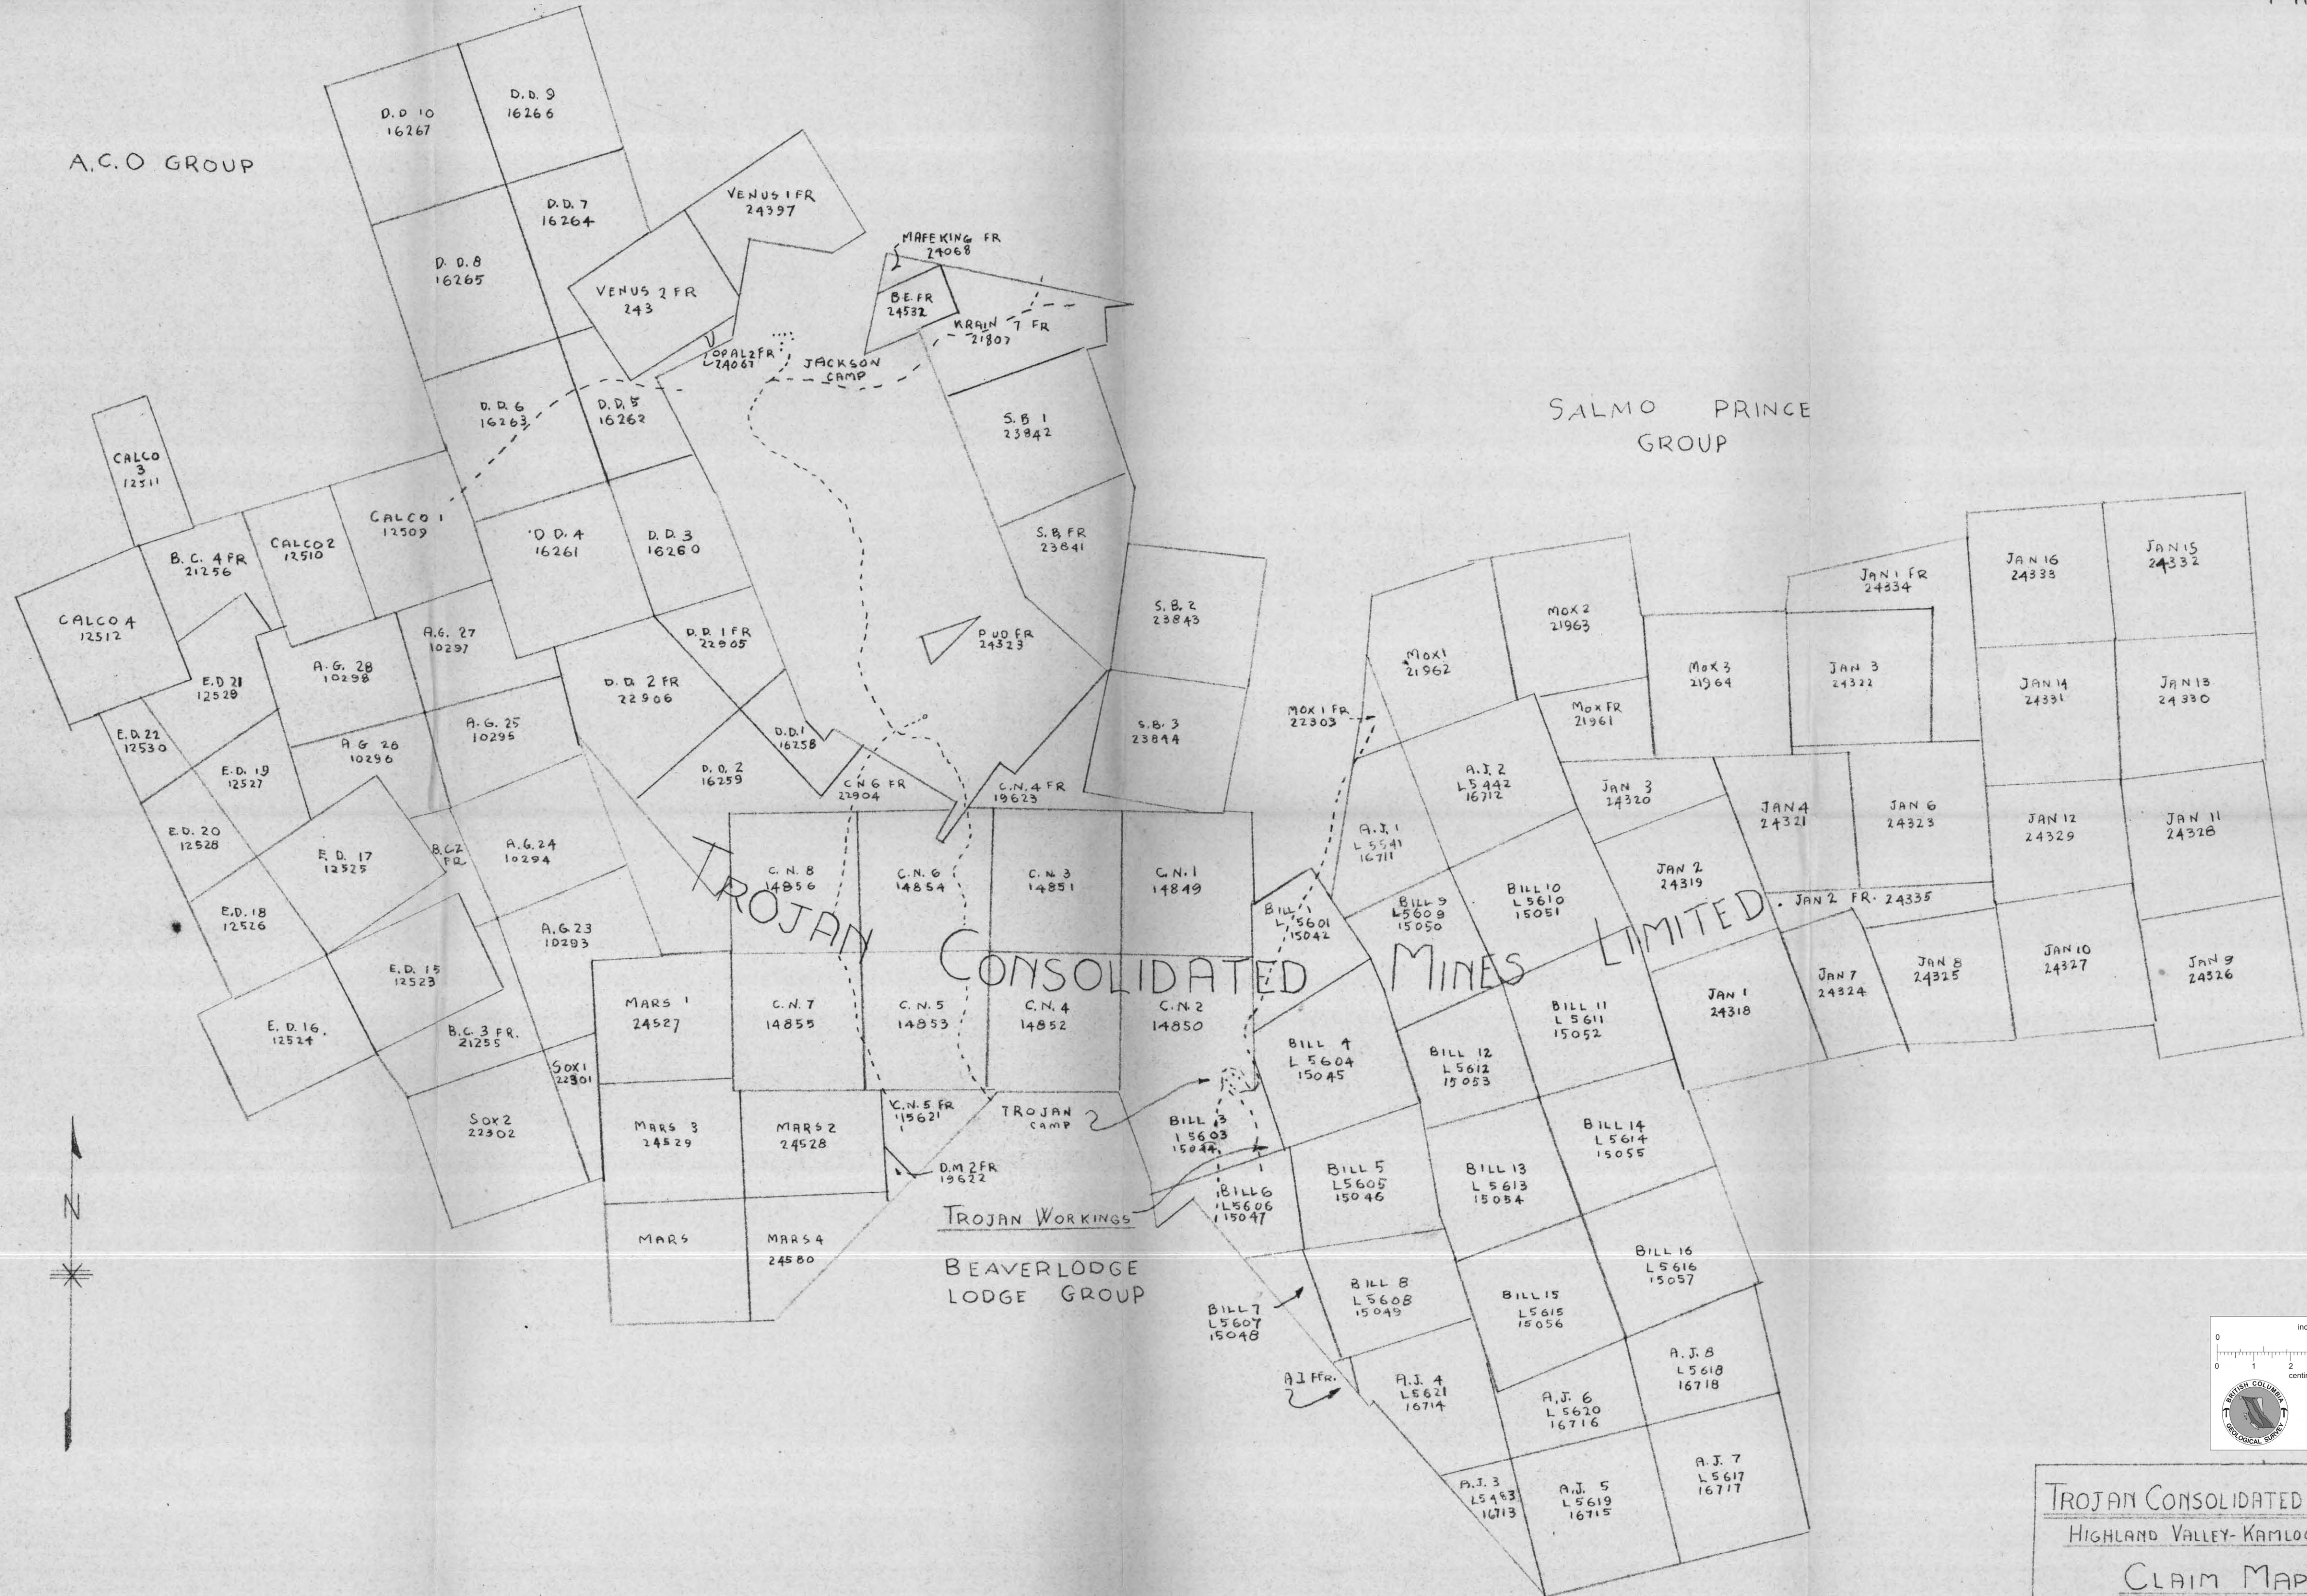

A.C.O GROUP

SALMO PRINCE GROUP

TROJAN CONSOLIDATED MINES LTD.  
 HIGHLAND VALLEY-KAMLOOPS M.D.  
**CLAIM MAP**  
 SCALE 1 inch = 1000 FEET  
 JAN. 1957