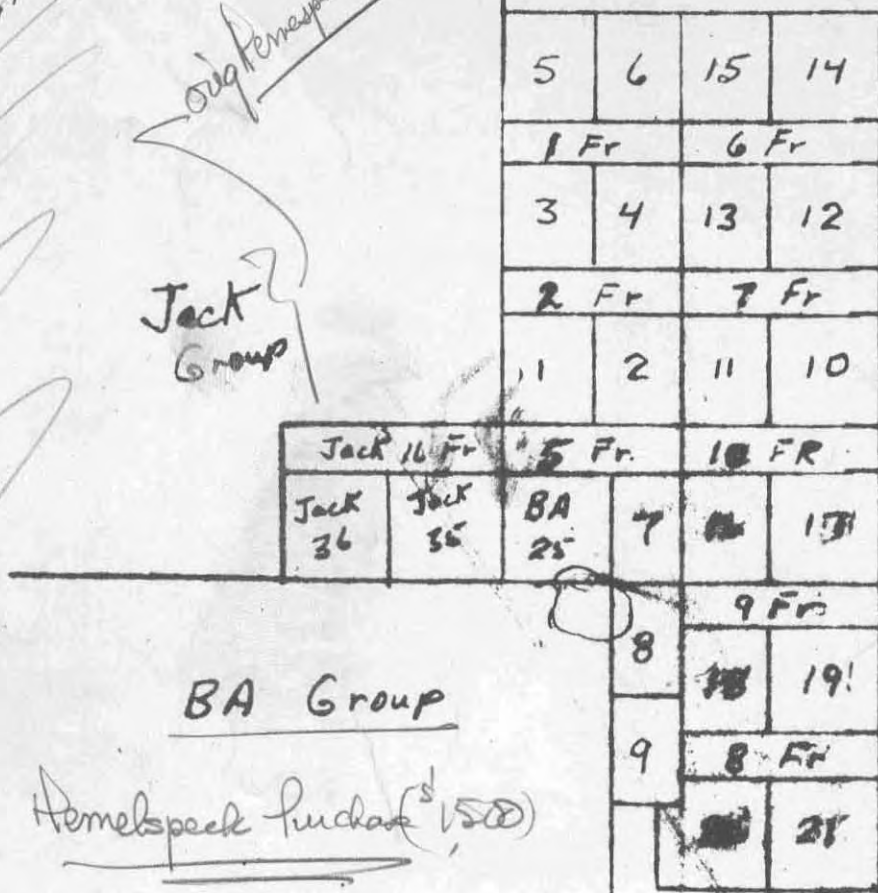

Big Onion
Claim Data

File Big Onion - claims

N 61° E

original Hemelspeck Claims

Jack Group

Sid claims
staked spring 1970

BA Group

Hemelspeck Purchase (\$1500)

Canyon Creek
Claims

Jill Group

Staked 10 June 1970
Blue Rock Mining Corp
1" = 1/2 mile