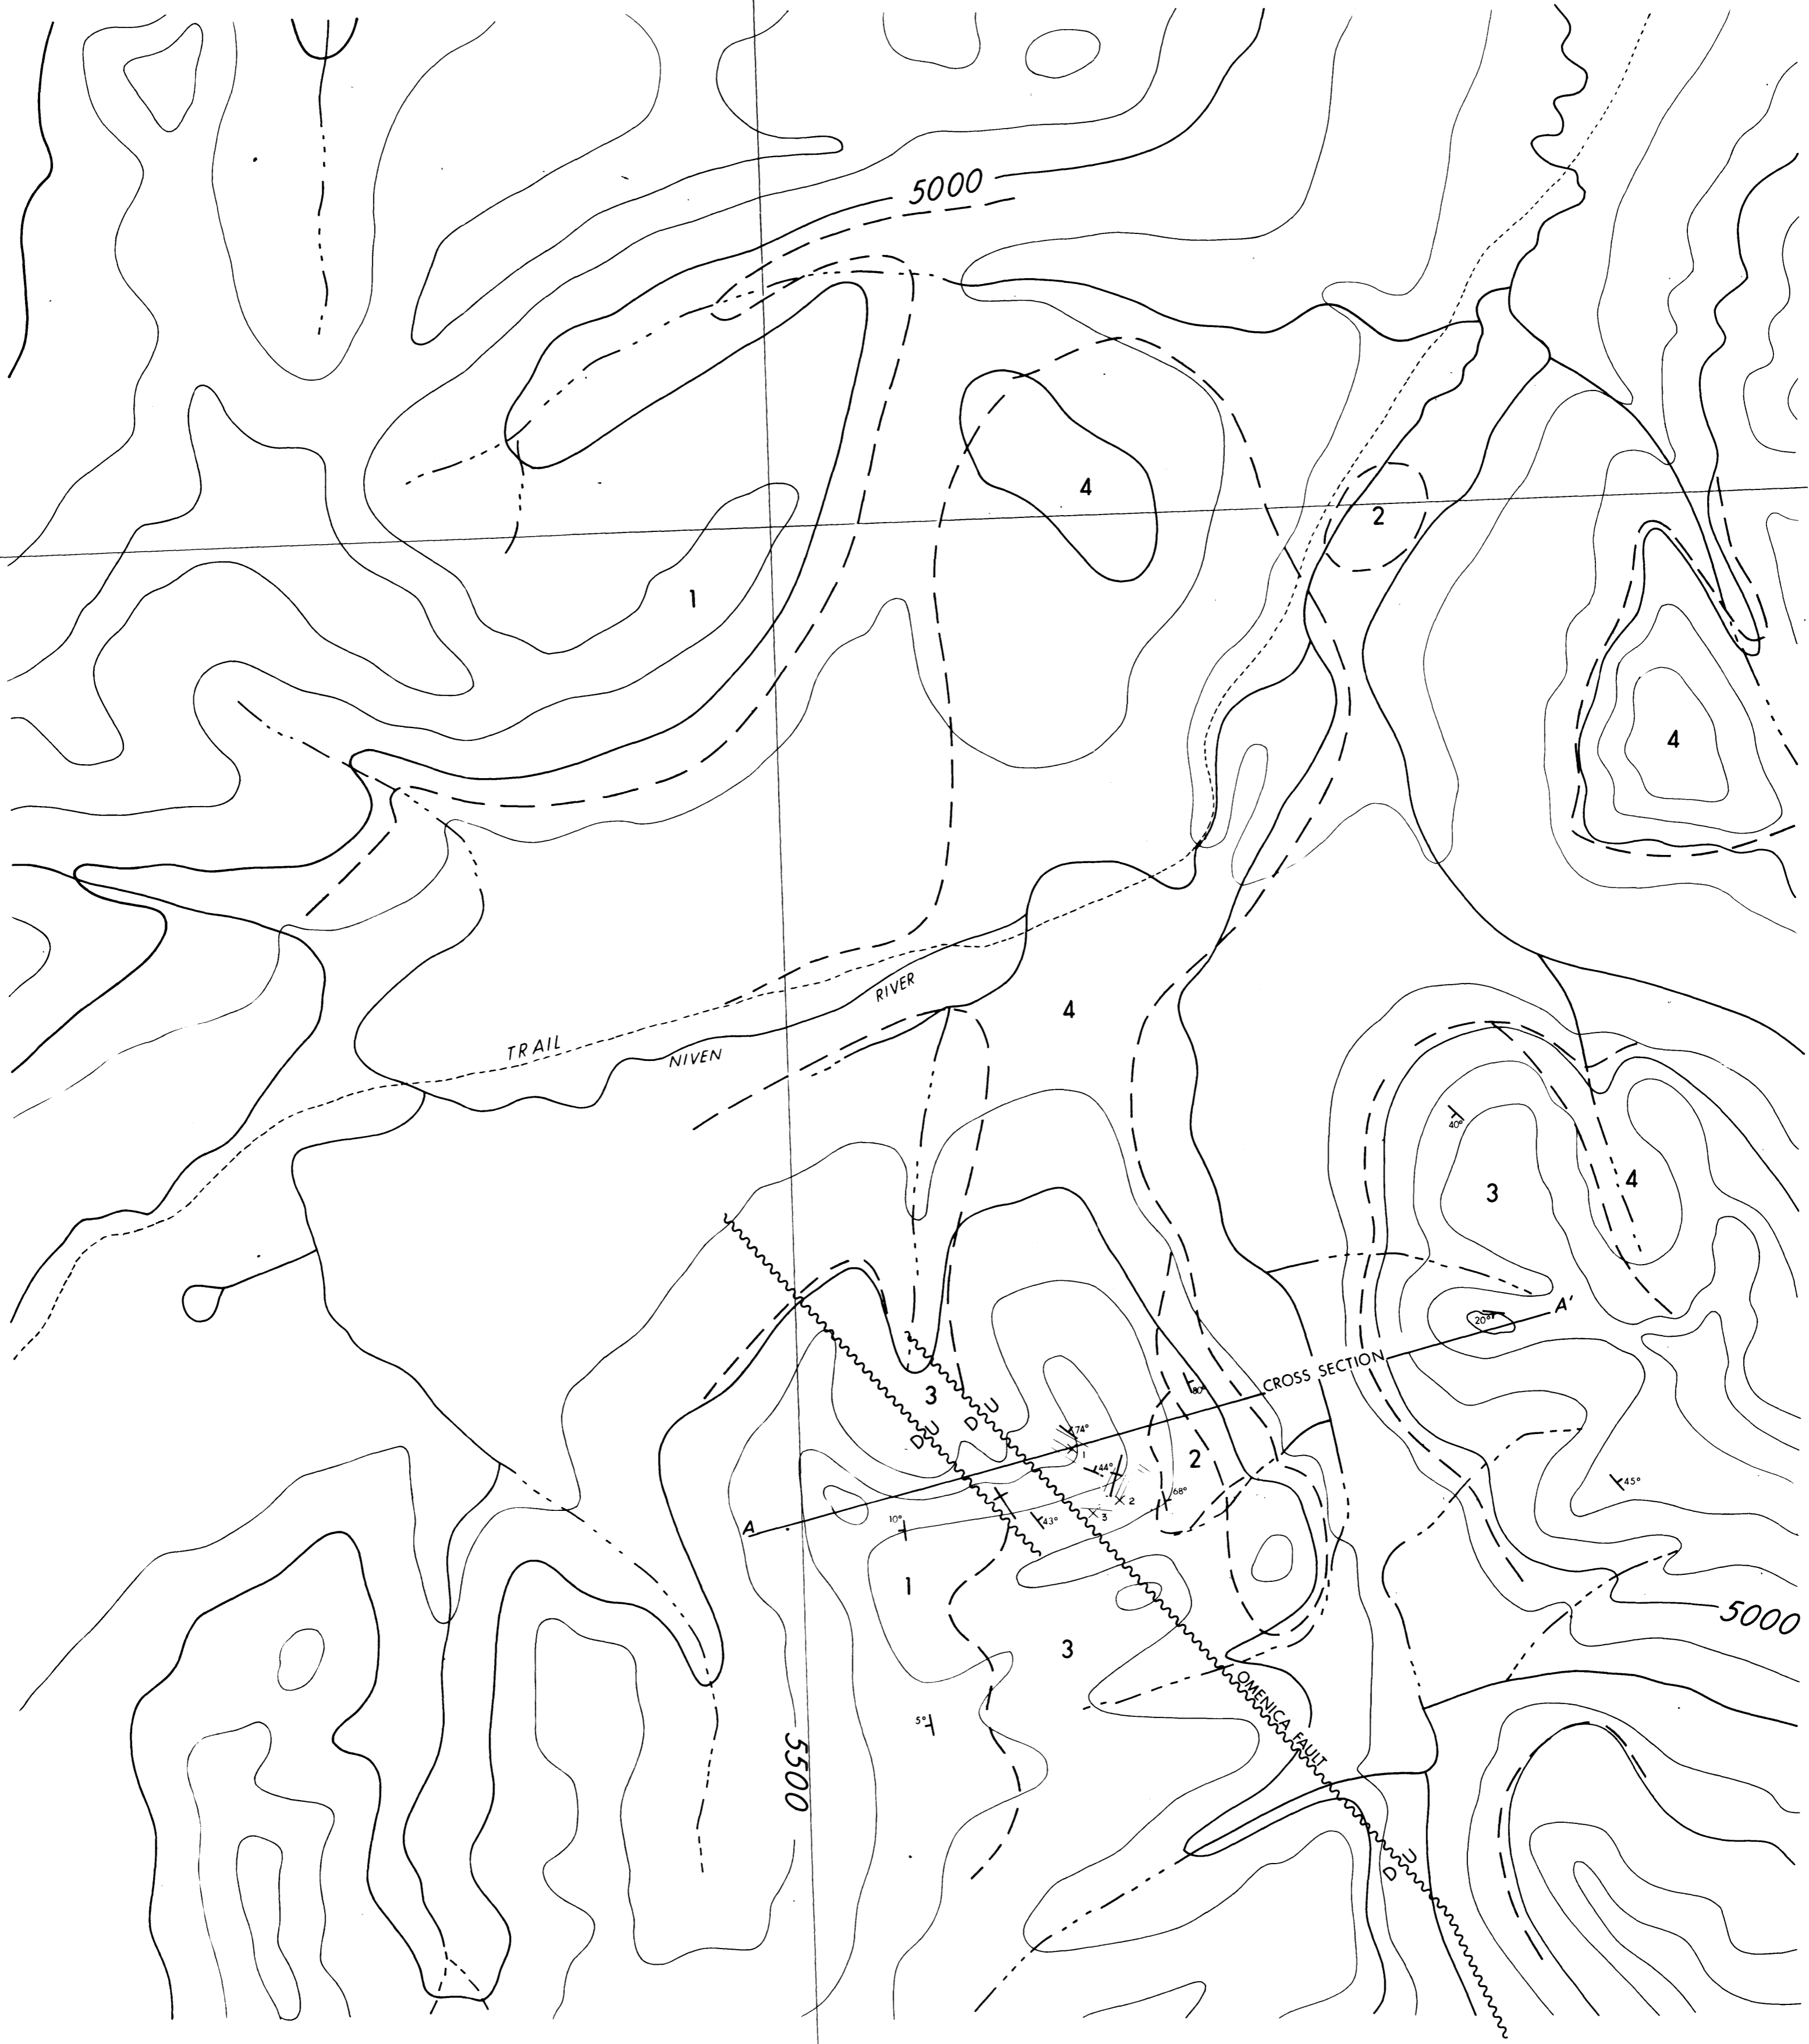

127° 00' W

56° 45' N

CROSS SECTION

LEGEND

- RECENT & PLEISTOCENE
- 1 SUSTAT GROUP
- 2 OMENICA INTRUSIONS
- 3 UPPER TAKLA
- 4 LOWER TAKLA
- ⊥ VERTICAL BEDS
- ↘ STRIKE & DIP
- WHITE QUARTZITE VEINS
- x MINERAL OCCURRENCE

NIVEN PROSPECT

SCALE: 1" = 2750 FEET (approximate)

BY: W. WOJODARSKY