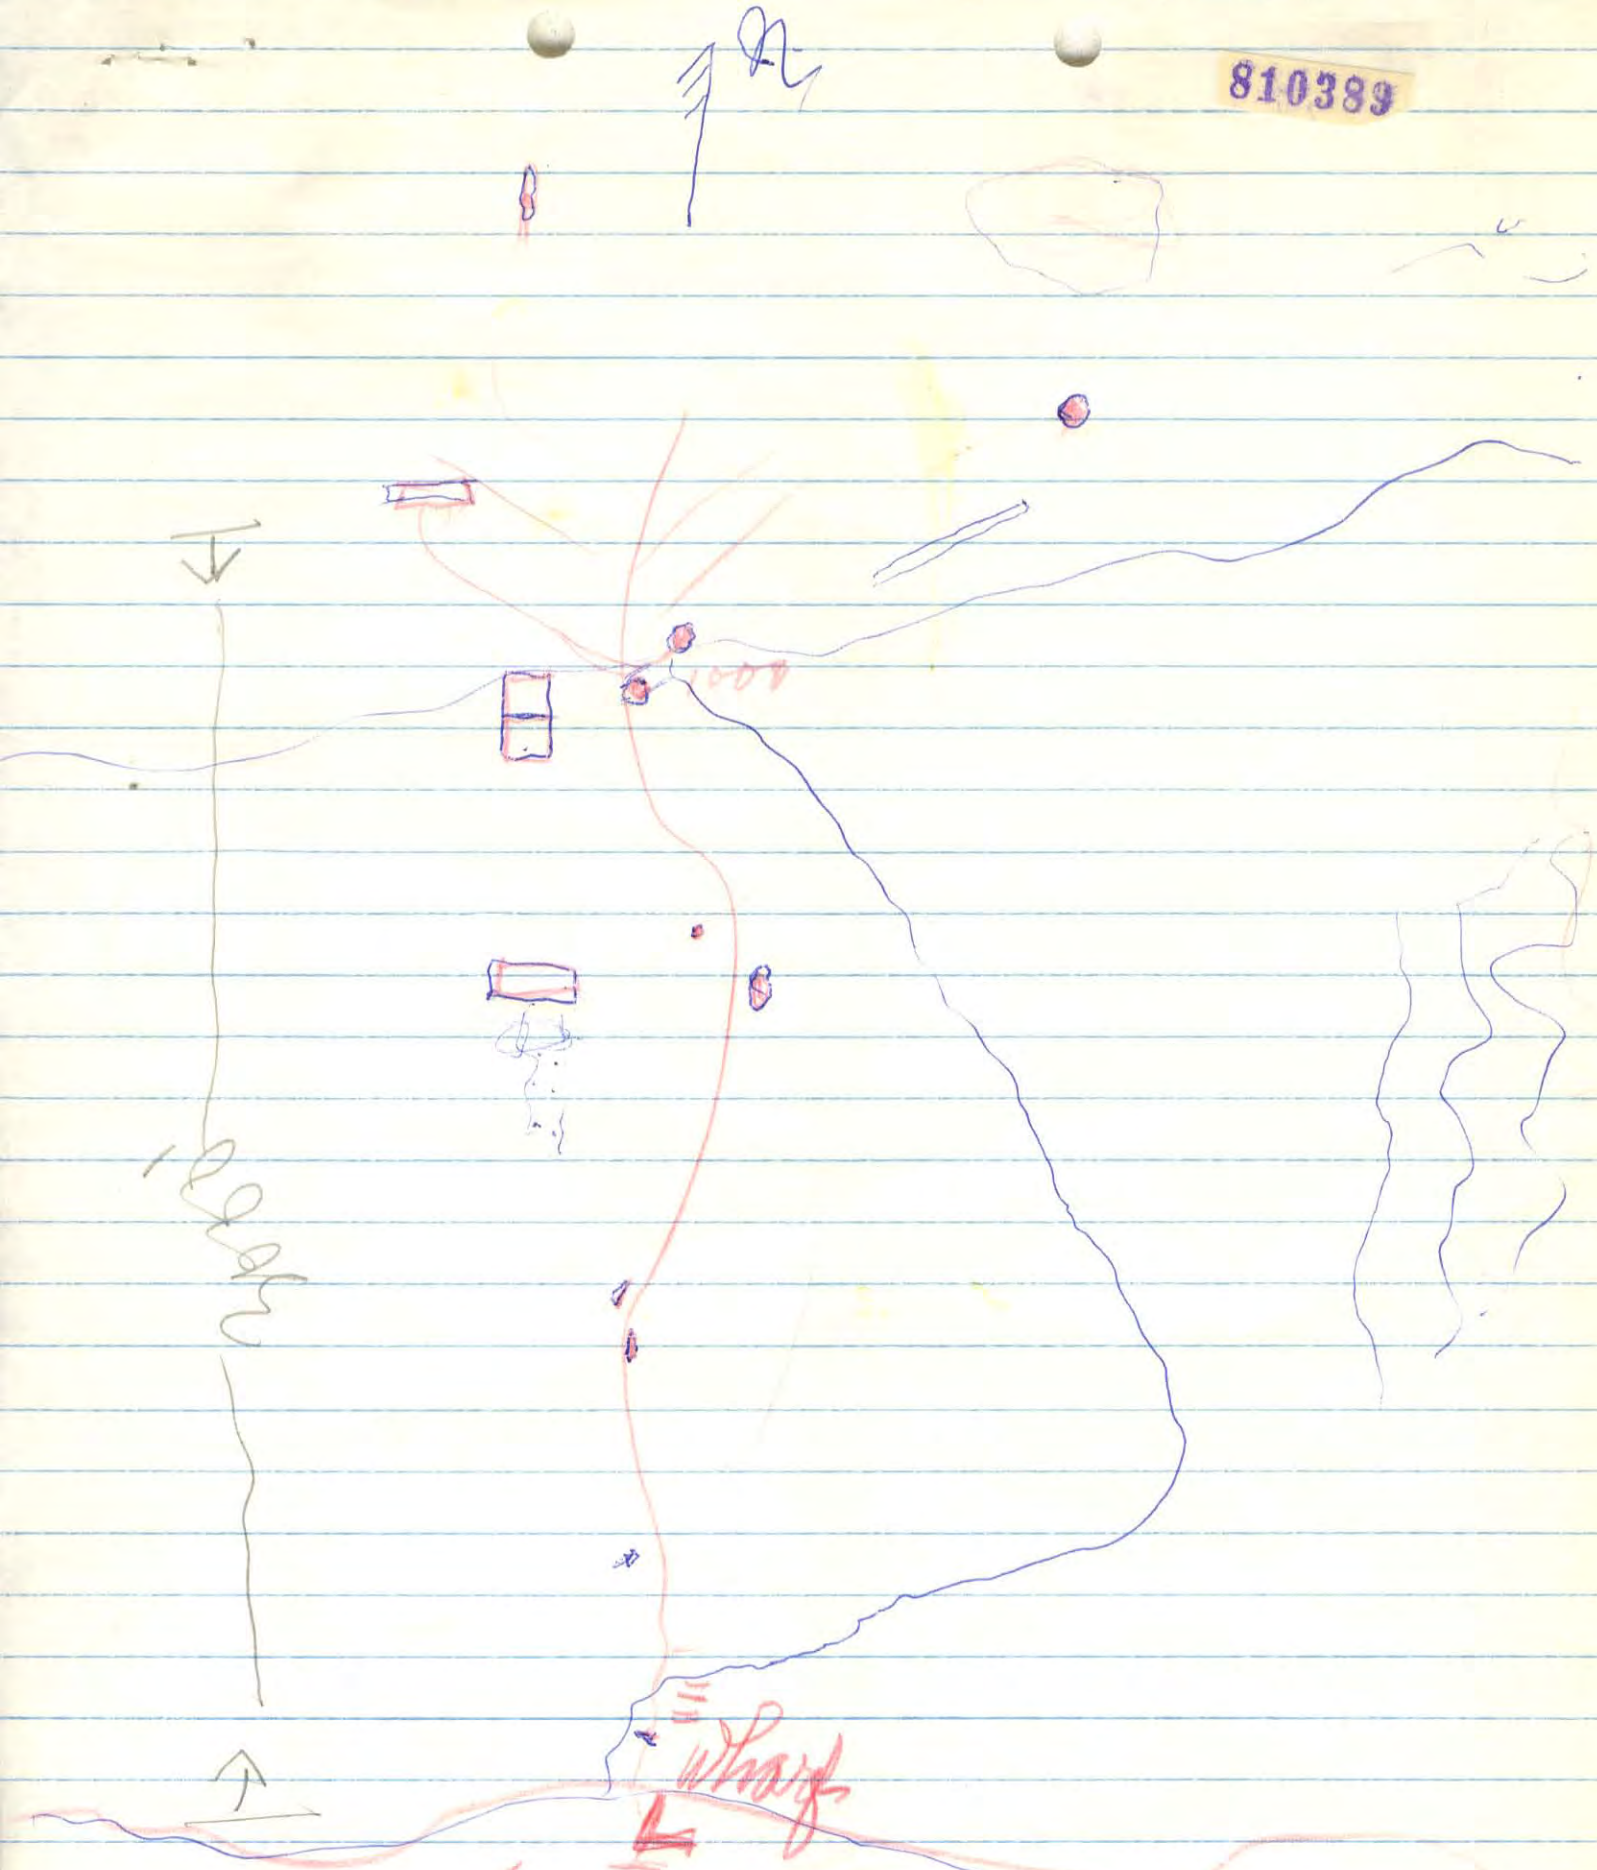

Krust

290-9524

Mr. Akne

Reha
Copper prospect.

⊗

80,000 cash for

95%

810389

South Farm
of Quatsino Sound