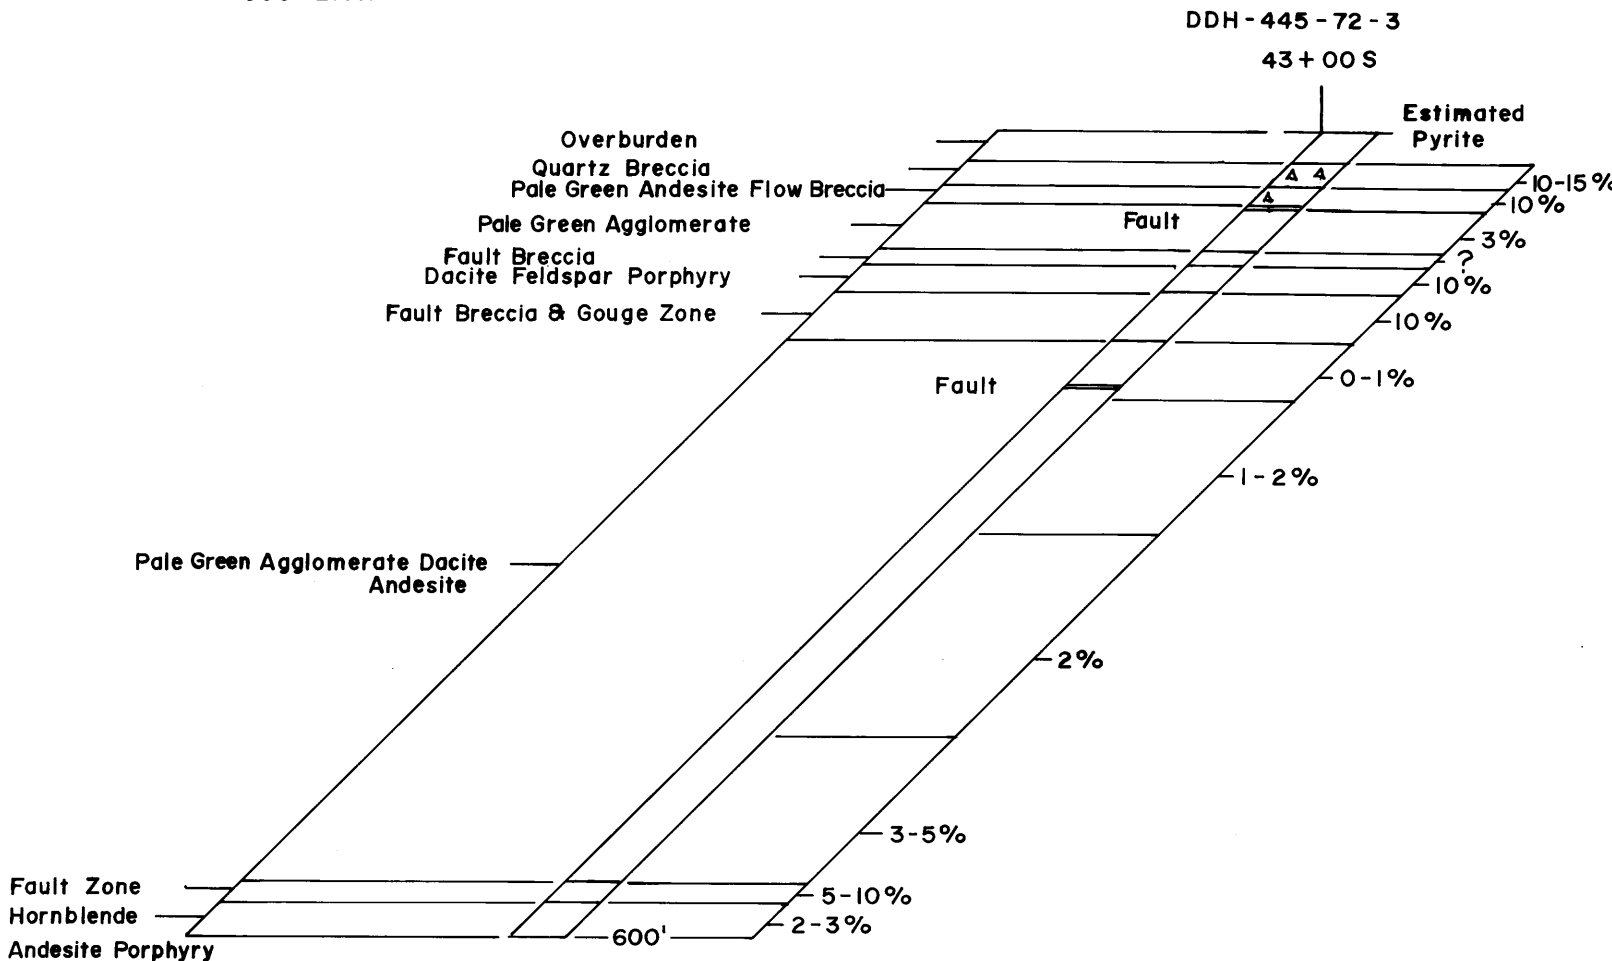

600' Elev.

SECTION 47 + 00 EAST LOOKING WEST

GARNET EXPLORATION CORP. LTD.

IDA CLAIMS

DDH - 445 - 72 - 3

Scale: 1 inch = 100 feet

May 1972, M. R. S.

810367