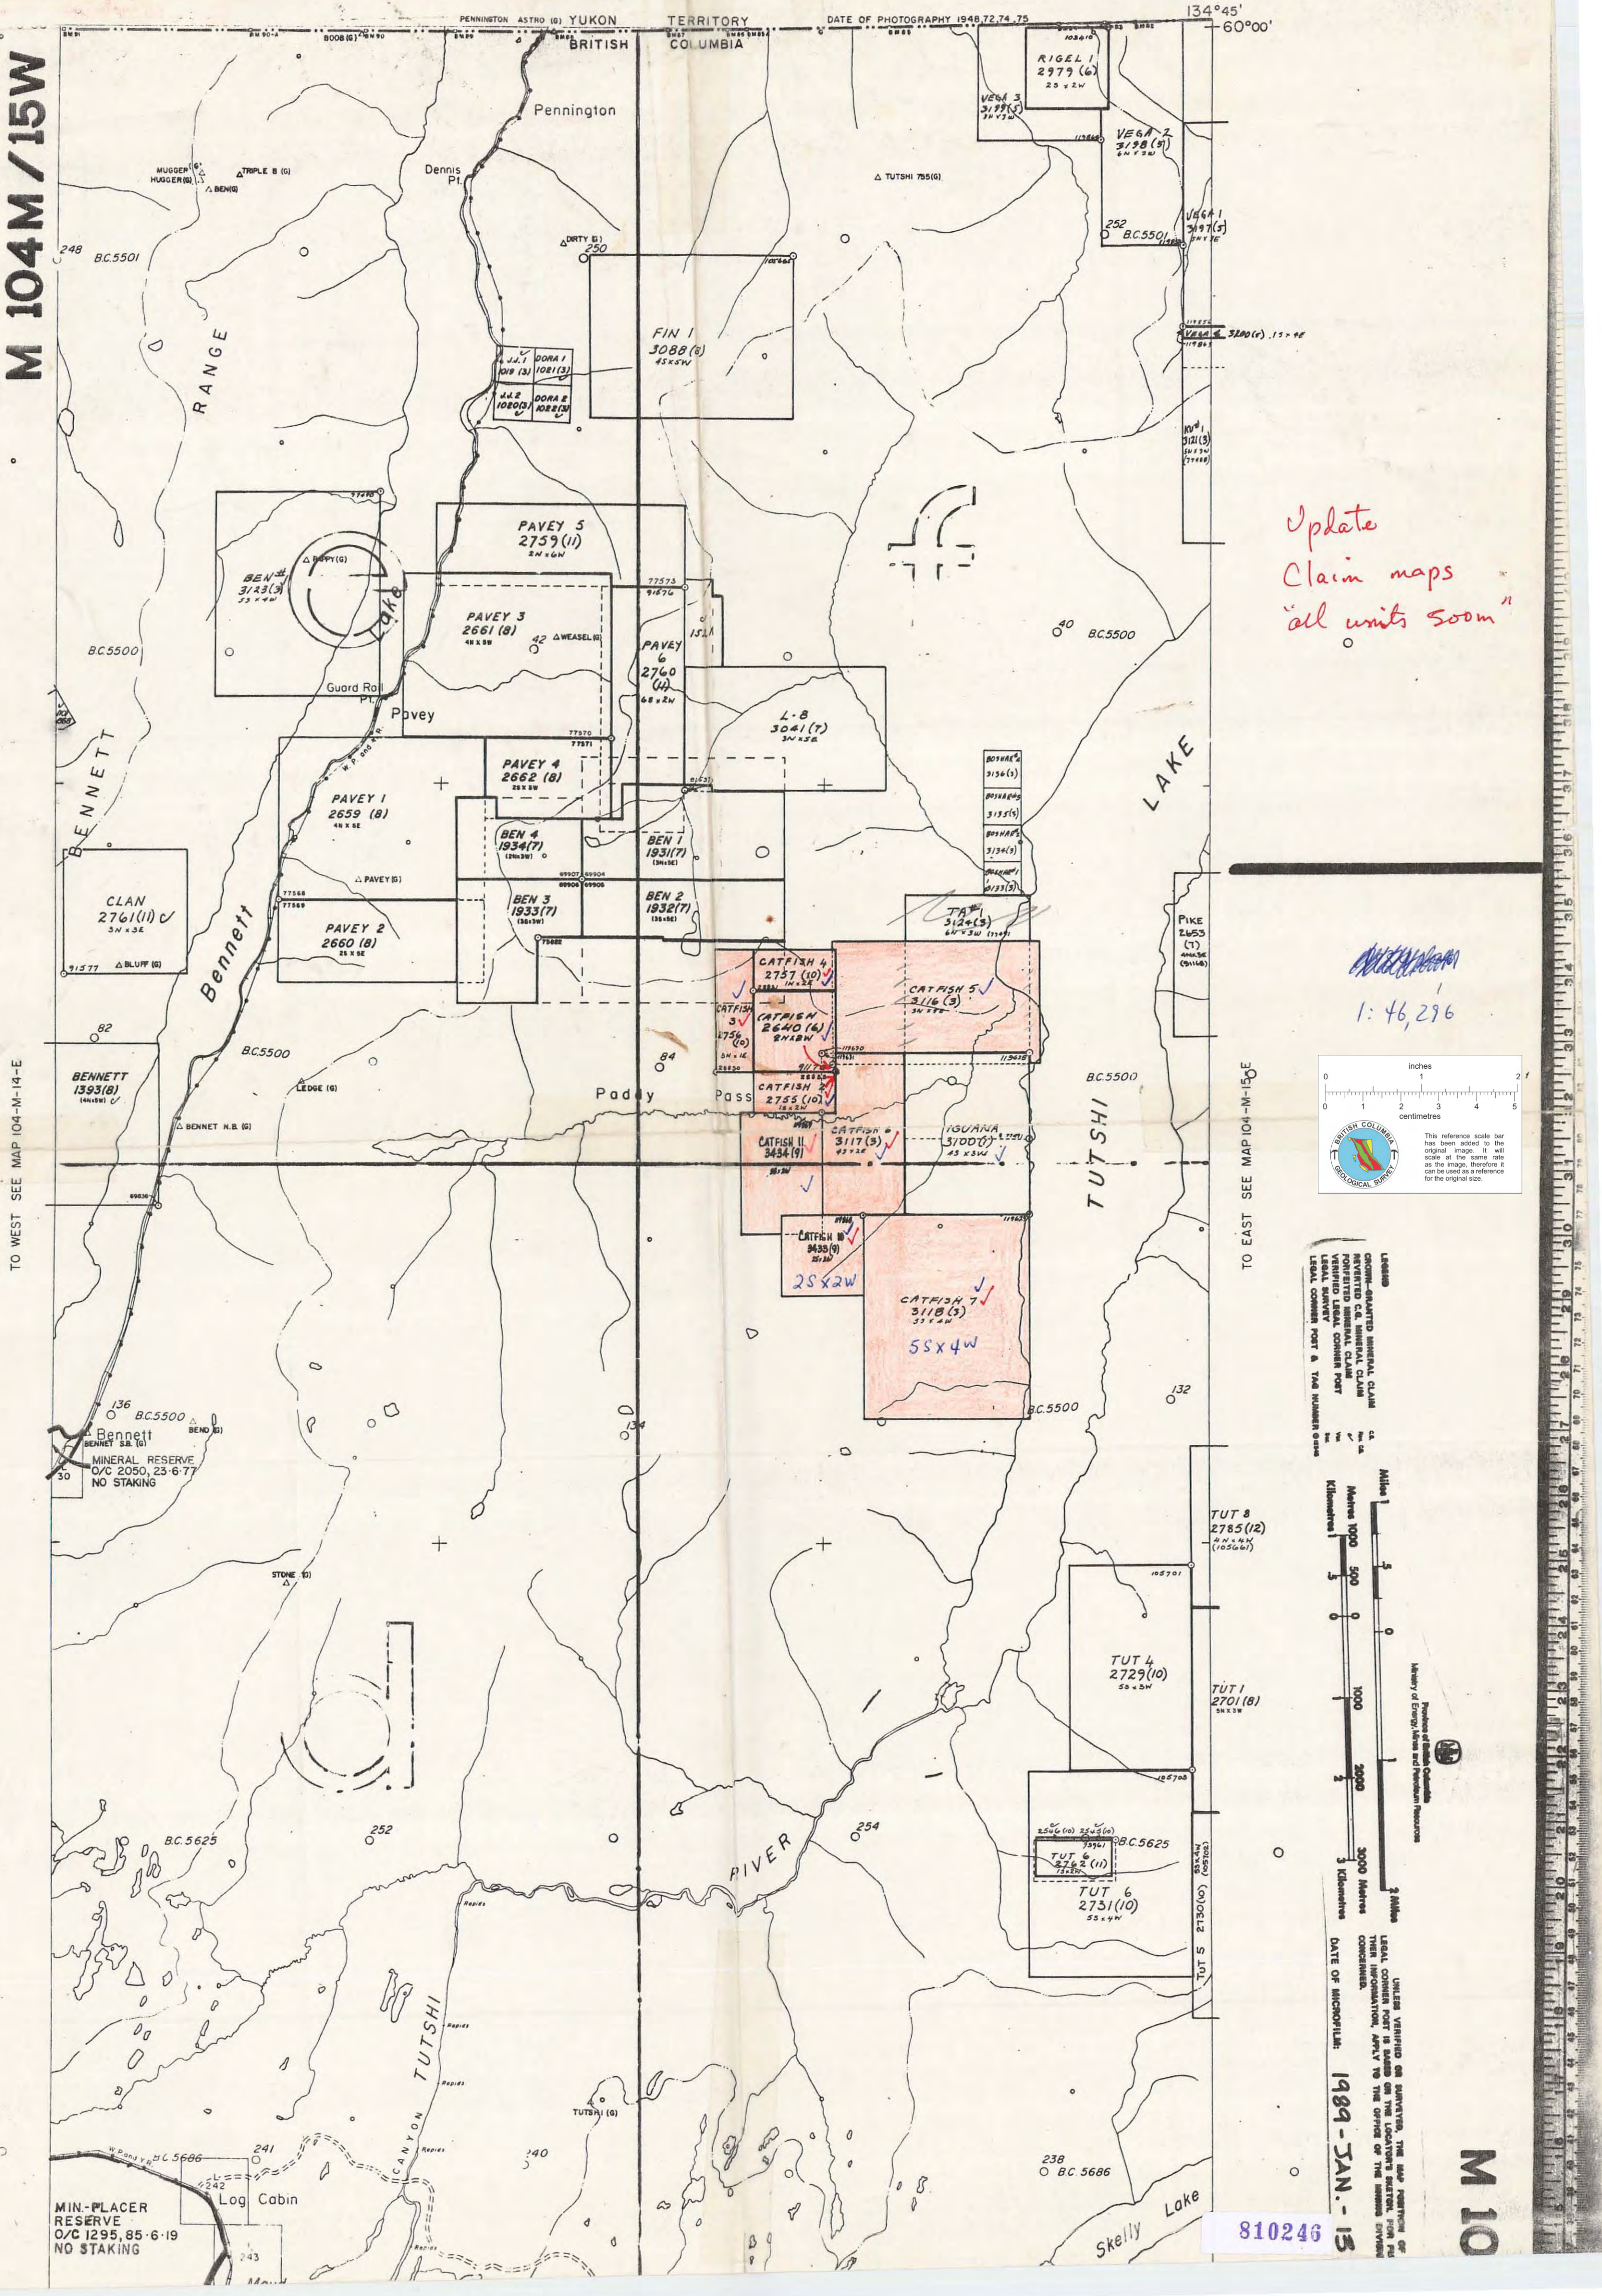

M 104M / 15W

TO WEST SEE MAP 104-M-14-E

TO EAST SEE MAP 104-M-15-E

Update
Claim maps
"all units soon"

1:46,296

- Legend
- Color-shaded mineral claim
- Registered mineral claim
- Proposed mineral claim
- Verified legal claim post
- Legal claim post & TMA number area

UNLESS VERIFIED ON SURVEY, THE MAP PORTION OF THIS INFORMATION, APPLY TO THE OFFICE OF THE MINING SYSTEMS DIVISION.

DATE OF MICROFILM: 1989 - JAN - 13

810246

M 10