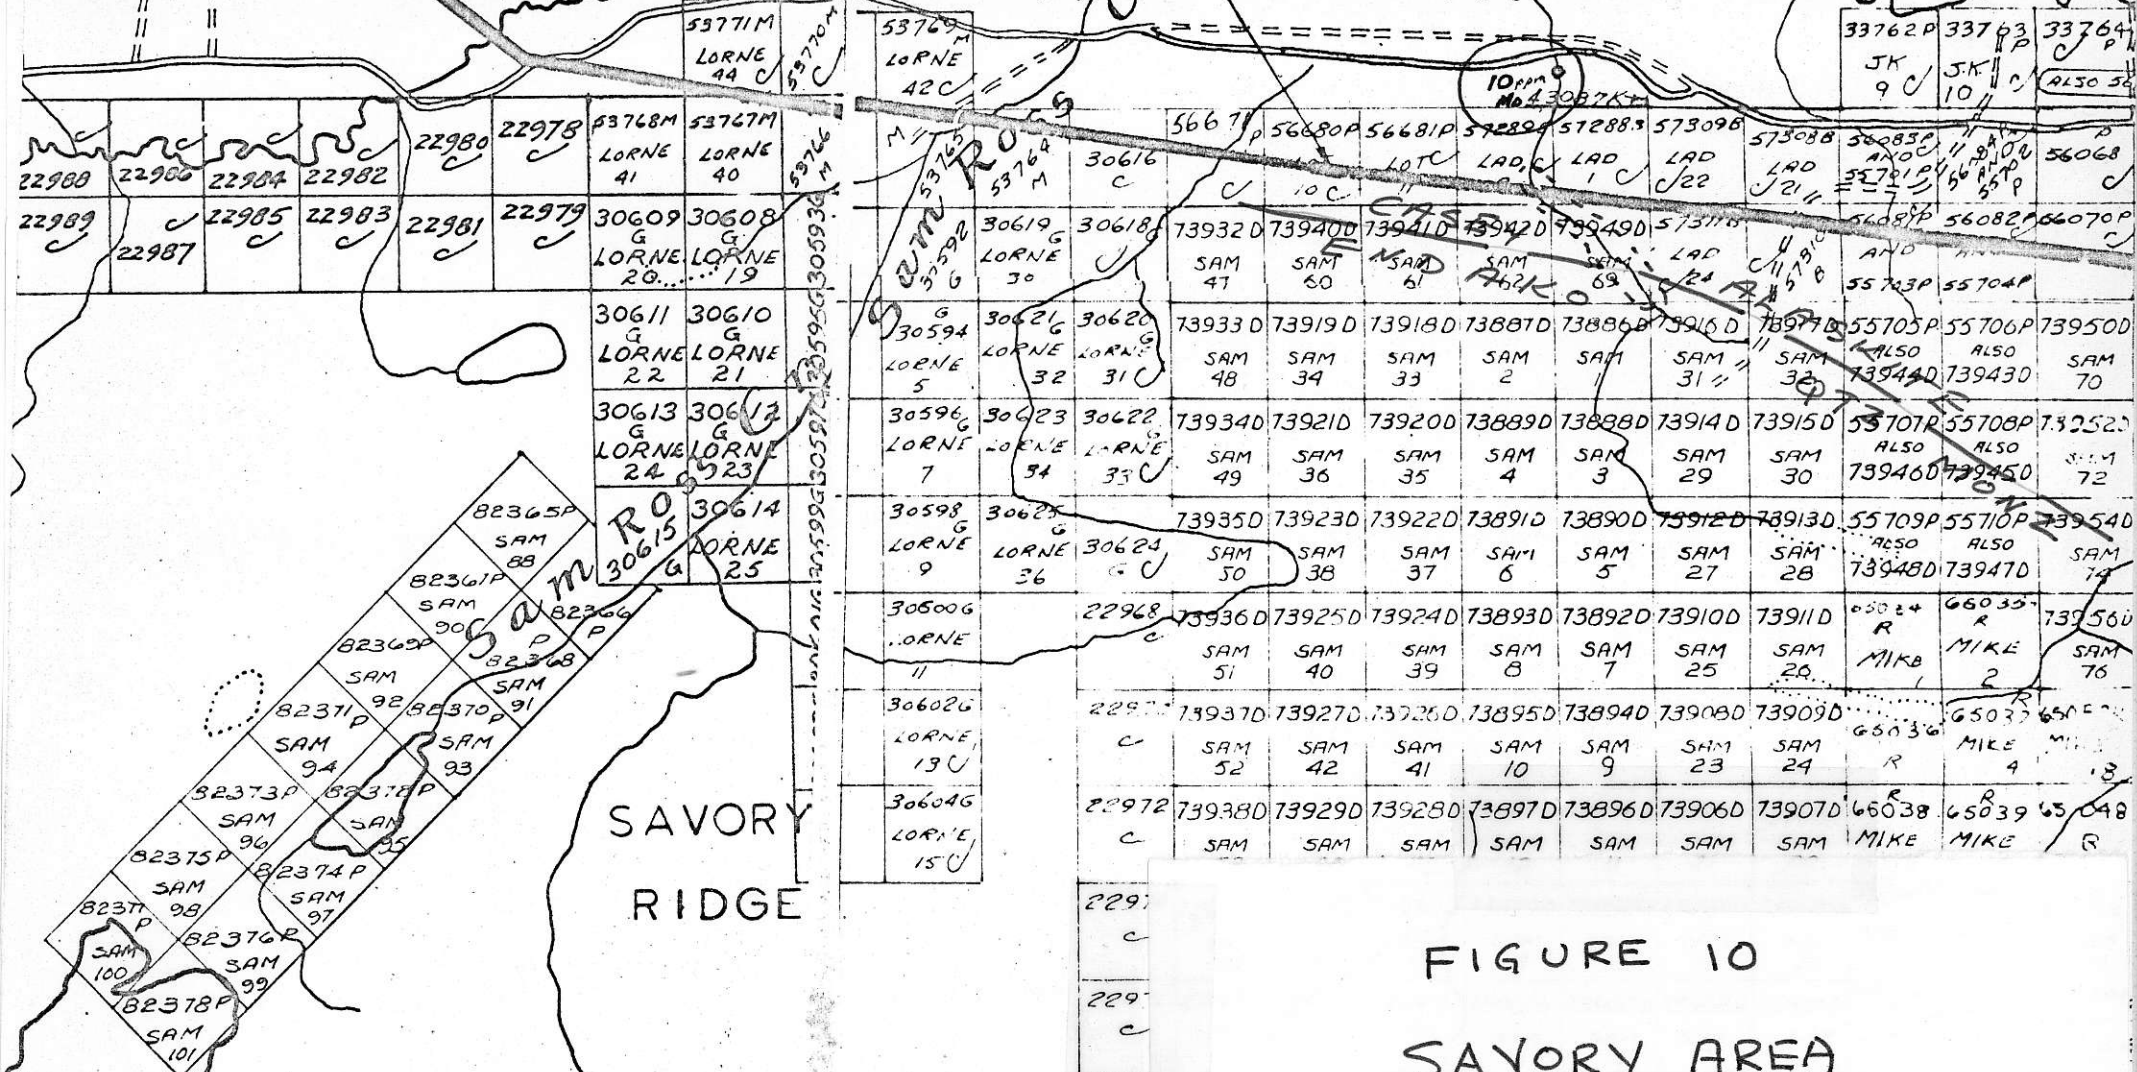

ENDAKO R.
CANADIAN NATIONAL SAVORY

Res. Min. & Placer
500' either side
3/c 837 16/3/67

FIGURE 10
SAVORY AREA

SCALE 1" = 1/2 MILE