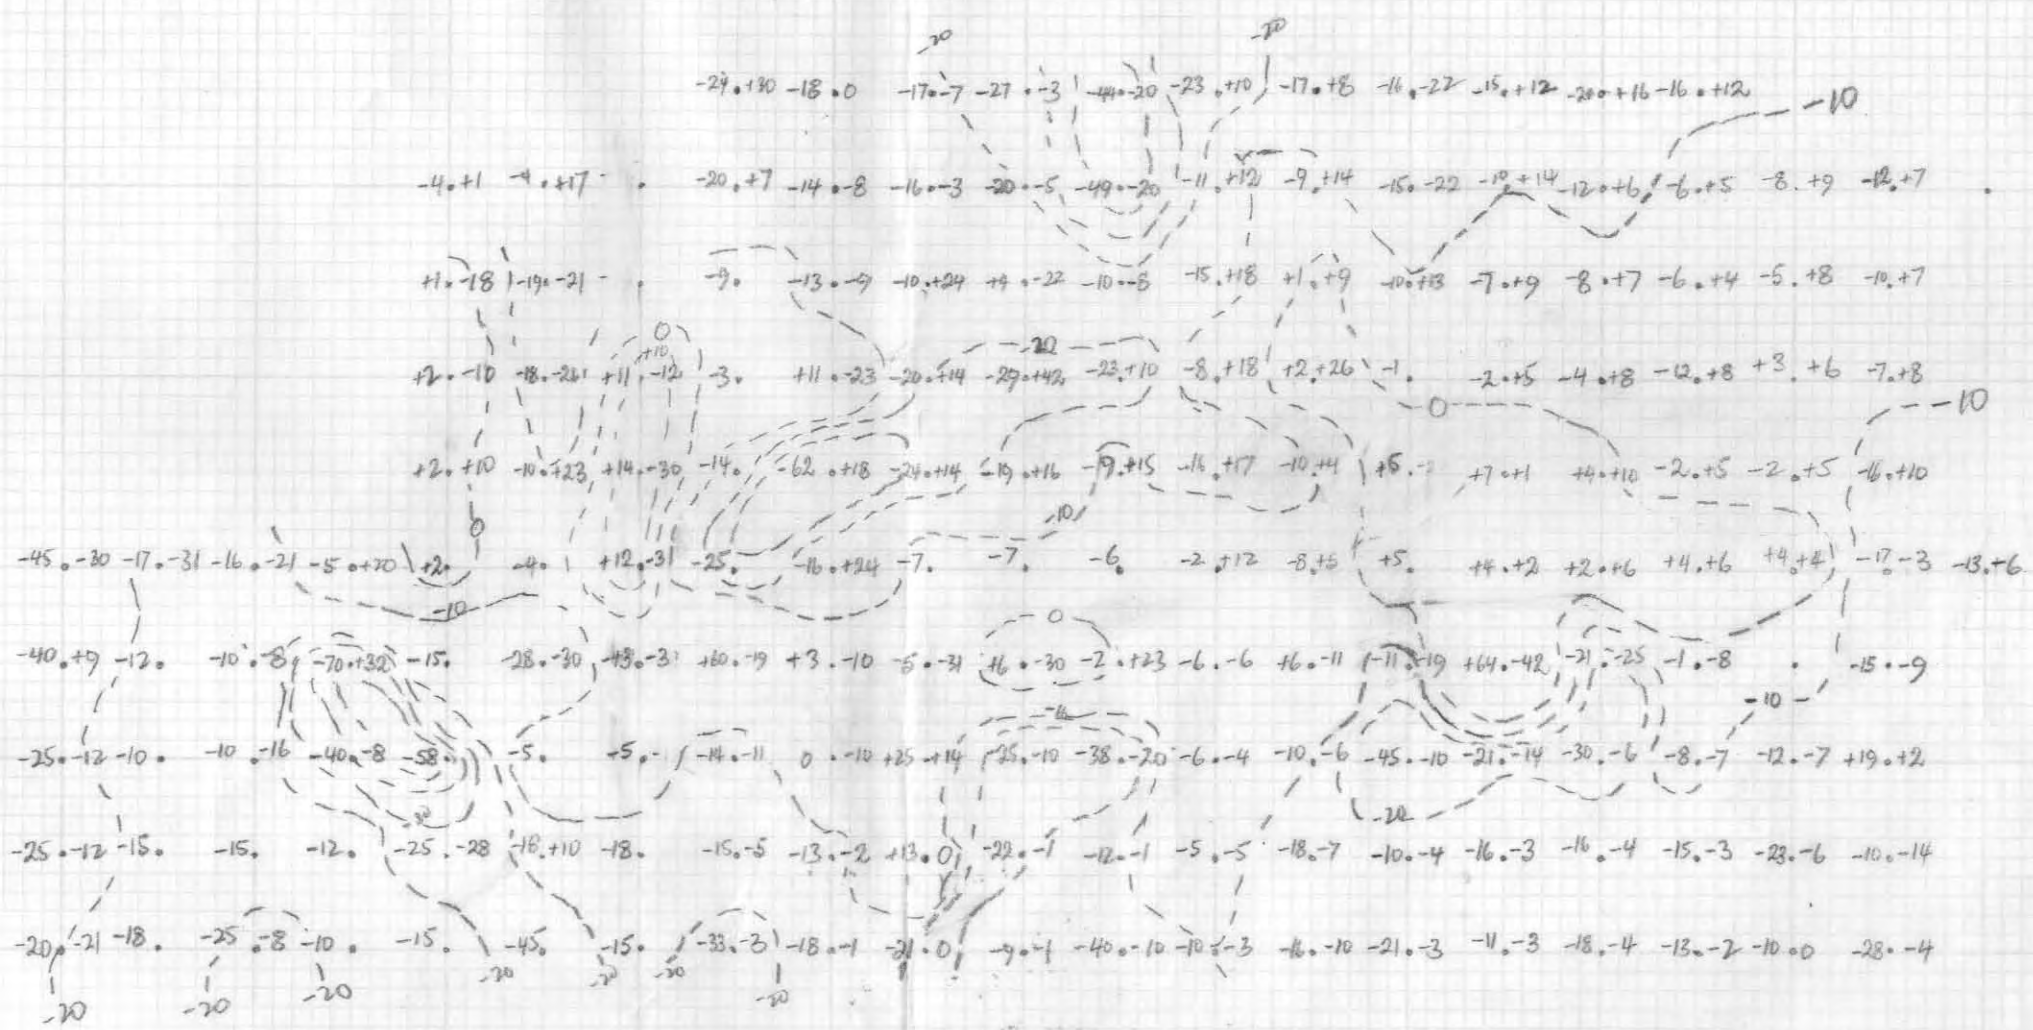

6W 4W 2W 0 2E 4E 6E 8E 10E 12E 14E 16E

6N

4N

2N

3L

6h

2S

4S

6S

This reference scale bar has been added to the original image. It will scale at the same rate as the image, therefore it can be used as a reference for the original size.

% tilt Quad Camp
-20 -10

810052