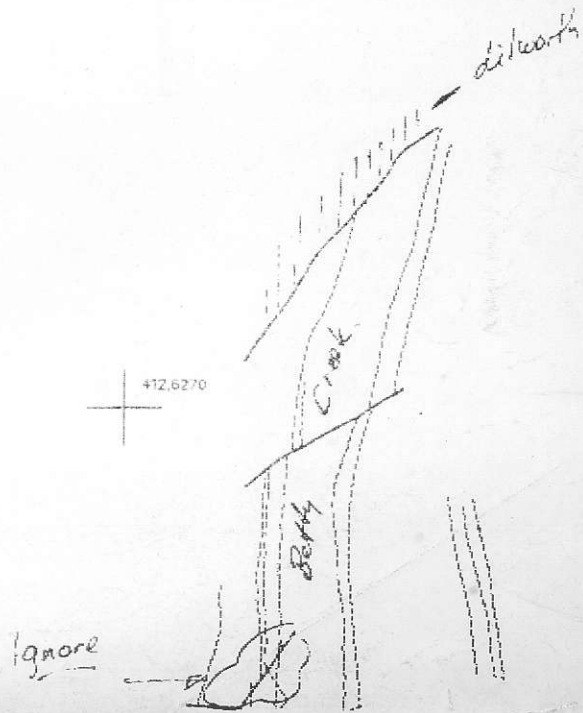

DATE:

Sept 26, 1991

TO:

Bob KirkhamGSC Ottawa

FROM:

Peter Lewis

Re:

Bob - I'm a bit embarrassed to send you such an illegible incomplete map, but I'm taking off for the weekend and it's all I can send today. It's at 1:50,000 scale; note the UTM grid marks. Faults are shown as thicker lines than stratigraphic/intrusive contacts (I hope they fax O.K.). I'll be putting together a much more complete map next week. Sorry about the delay.

405, 6280

412, 6290

412, 6274

412, 6274

412, 6270