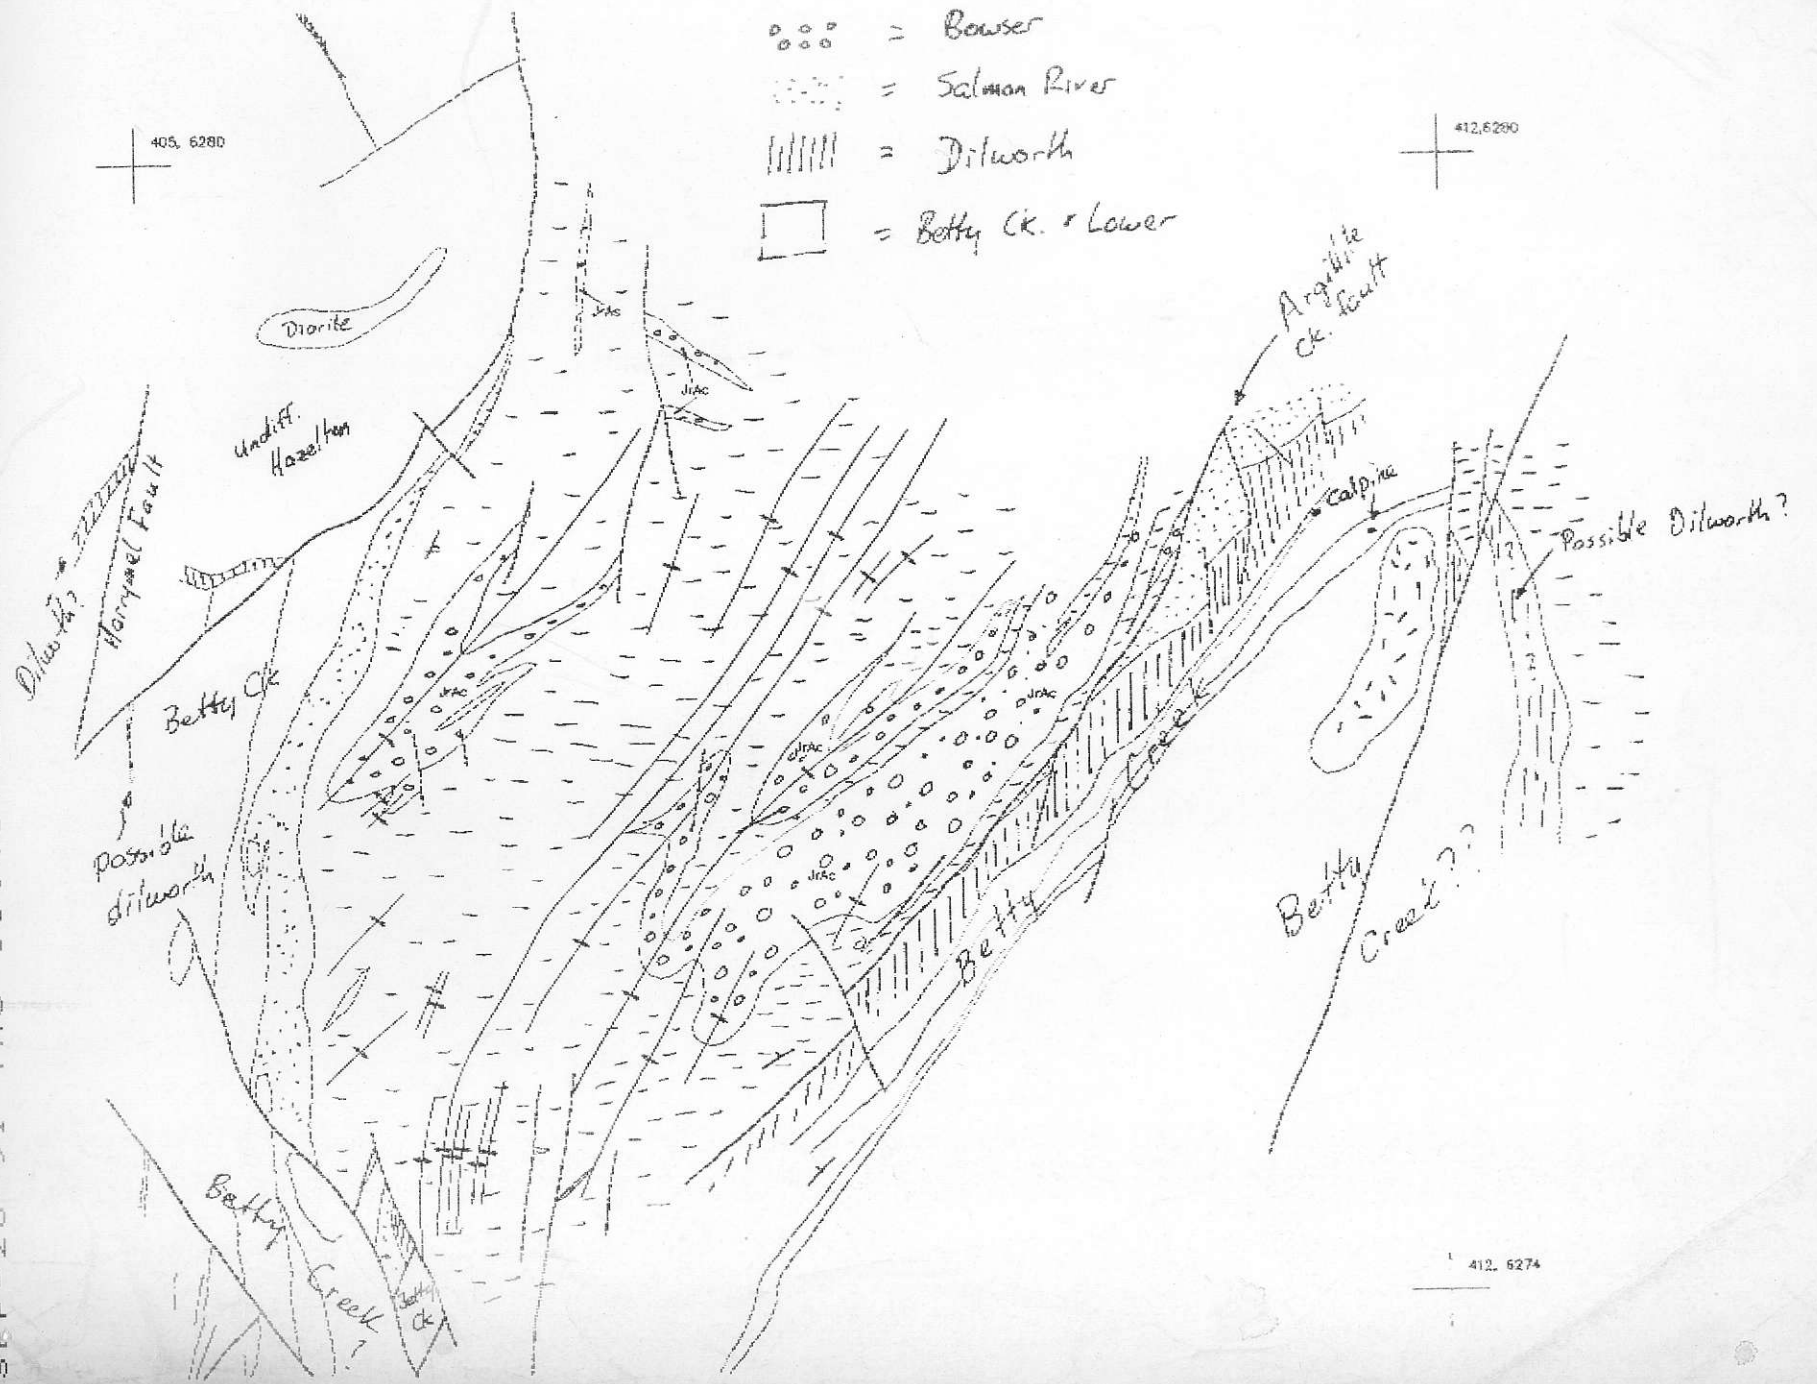

DATE:

Sept 26, 1991

TO:

Bob KirkhamGSC Ottawa

FROM:

Peter Lewis

Re:

Bob - I'm a bit embarrassed to send you such an illegible incomplete map, but I'm taking off for the weekend and it's all I can send today. It's at 1:50,000 scale; note the UTM grid marks. Faults are shown as thicker lines than stratigraphic/intrusive contacts (I hope they fax O.K.). I'll be putting together a much more complete map next week. Sorry about the delay.

Peter

This Fax Contains 3 pages.
If there is any problem with this transmission,
please call Sonya at (604) 822-6136.

Send to Fax #:

996-9820

-  = Bowser argillites
-  = Bowser
-  = Salmon River
-  = Ditworth
-  = Betty Ck. + Lower

405, 6280

412, 6290

412, 6274

412, 6274

412, 6270