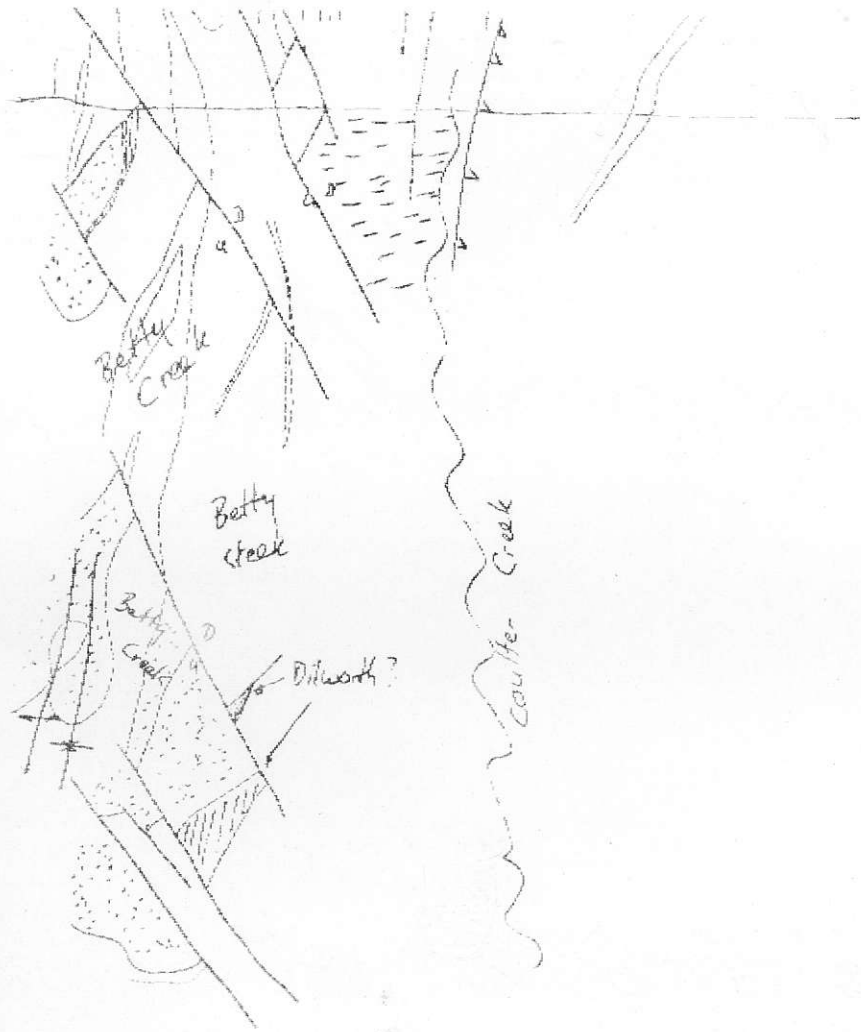

DATE:

Sept 26, 1991

TO:

Bob KirkhamGSC Ottawa

FROM:

Peter Lewis

Re:

Bob - I'm a bit embarrassed to send you such an illegible incomplete map, but I'm taking off for the weekend and it's all I can send today. It's at 1:50,000 scale; note the UTM grid marks. Faults are shown as thicker lines than stratigraphic/intrusive contacts (I hope they fax O.K.). I'll be putting together a much more complete map next week. Sorry about the delay.

Peter

This Fax Contains 3 pages.
If there is any problem with this transmission,
please call Sonya at (604) 822-6136.

Send to Fax #:

996-9820

-  = Bowser argillites
-  = Bowser
-  = Salmon River
-  = Ditworth
-  = Betty Ck. + Lower

405, 6280

412, 6290

412, 6274

412, 6274

412, 6270