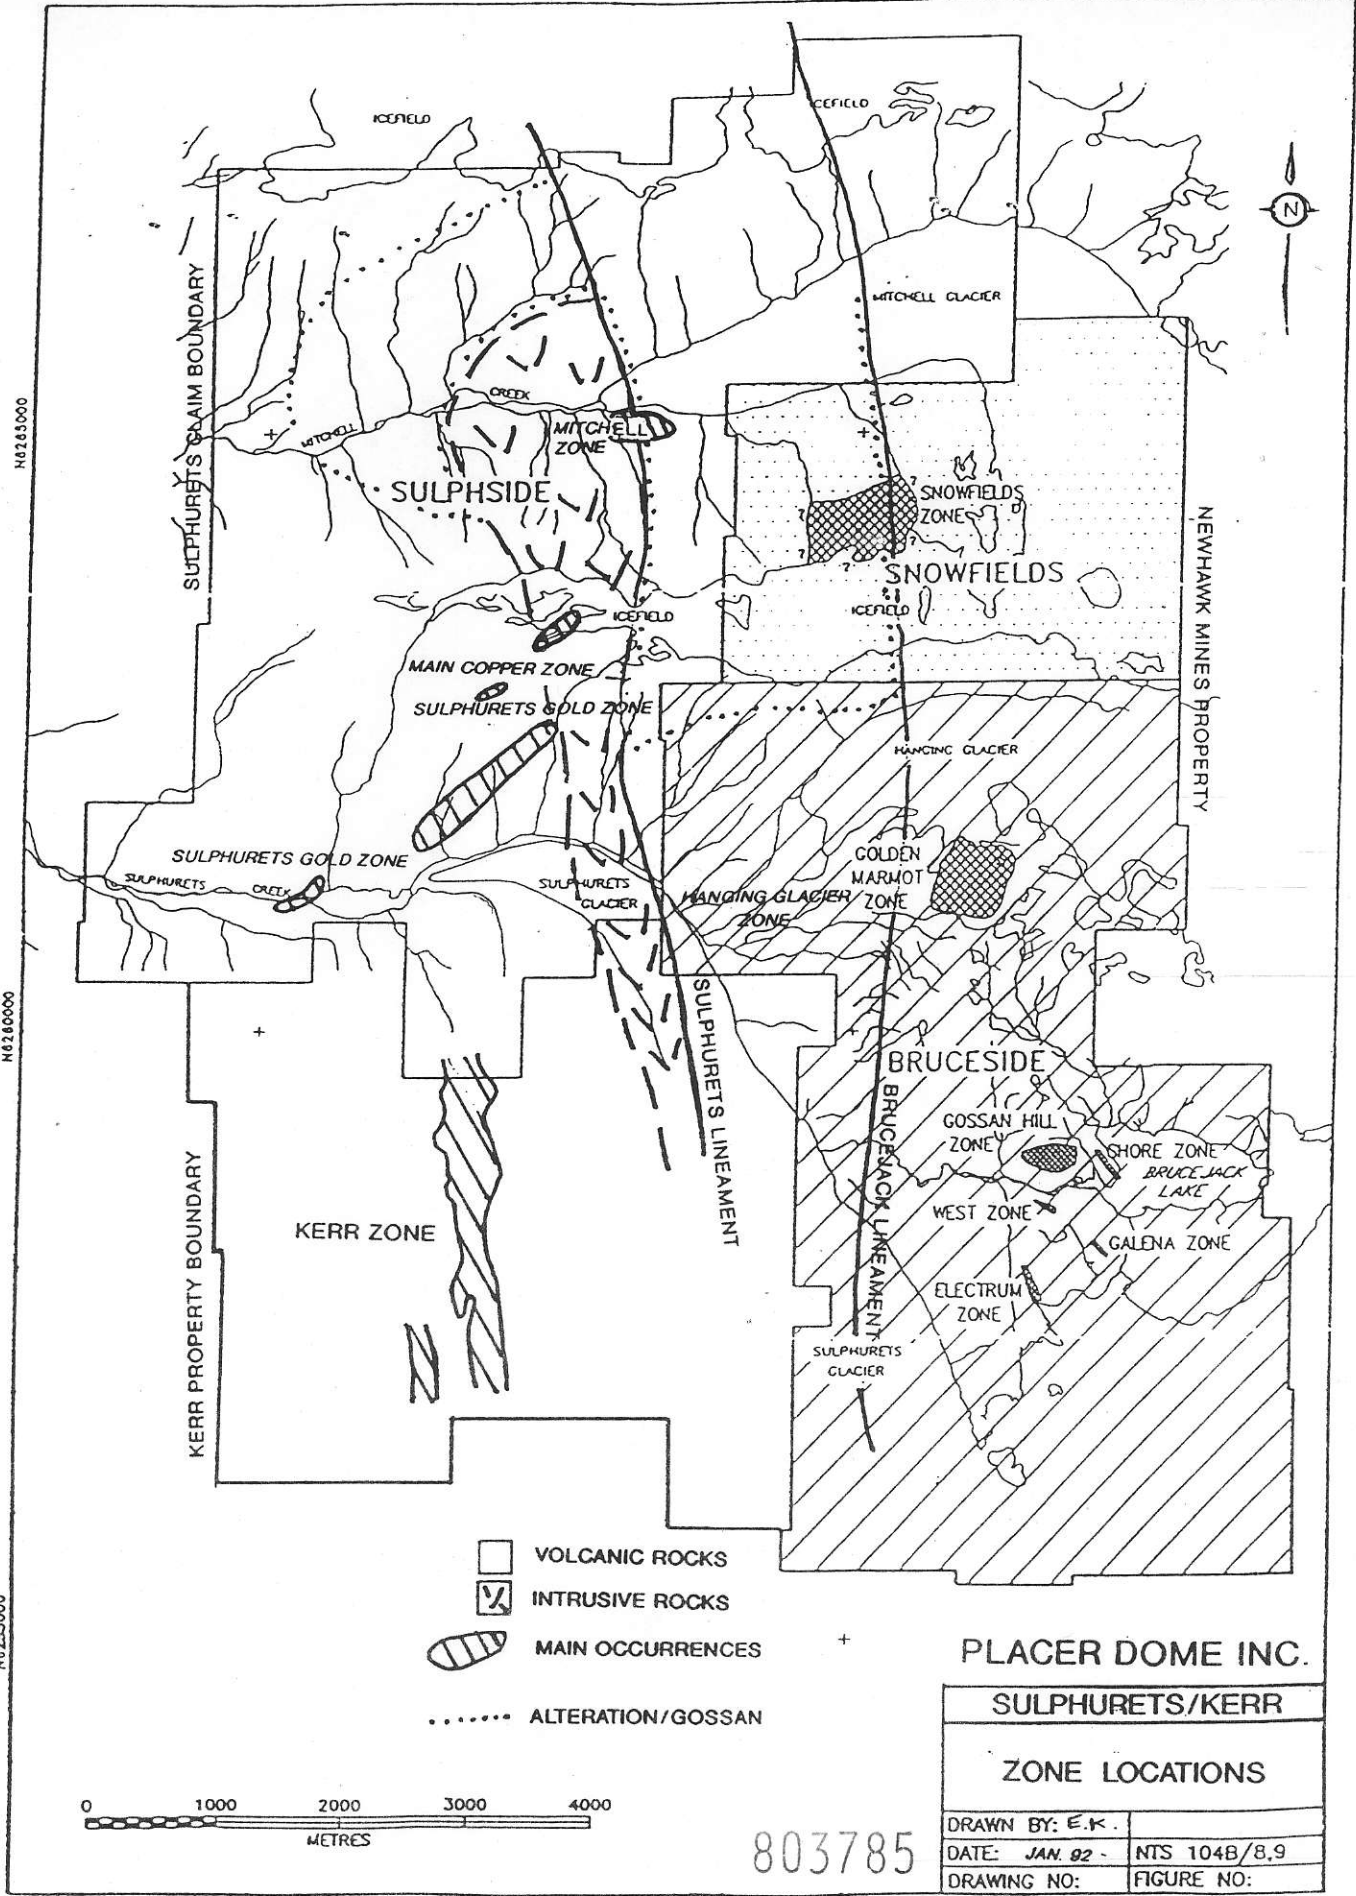

Jan. 1992

- VOLCANIC ROCKS
- INTRUSIVE ROCKS
- MAIN OCCURRENCES
- ALTERATION/GOSSAN

PLACER DOME INC.	
SULPHURETS/KERR	
ZONE LOCATIONS	
DRAWN BY: E.K.	
DATE: JAN. 92	NTS 104B/8,9
DRAWING NO:	FIGURE NO:

803785

E420000

E425000

N6285000

N6280000

N6285000