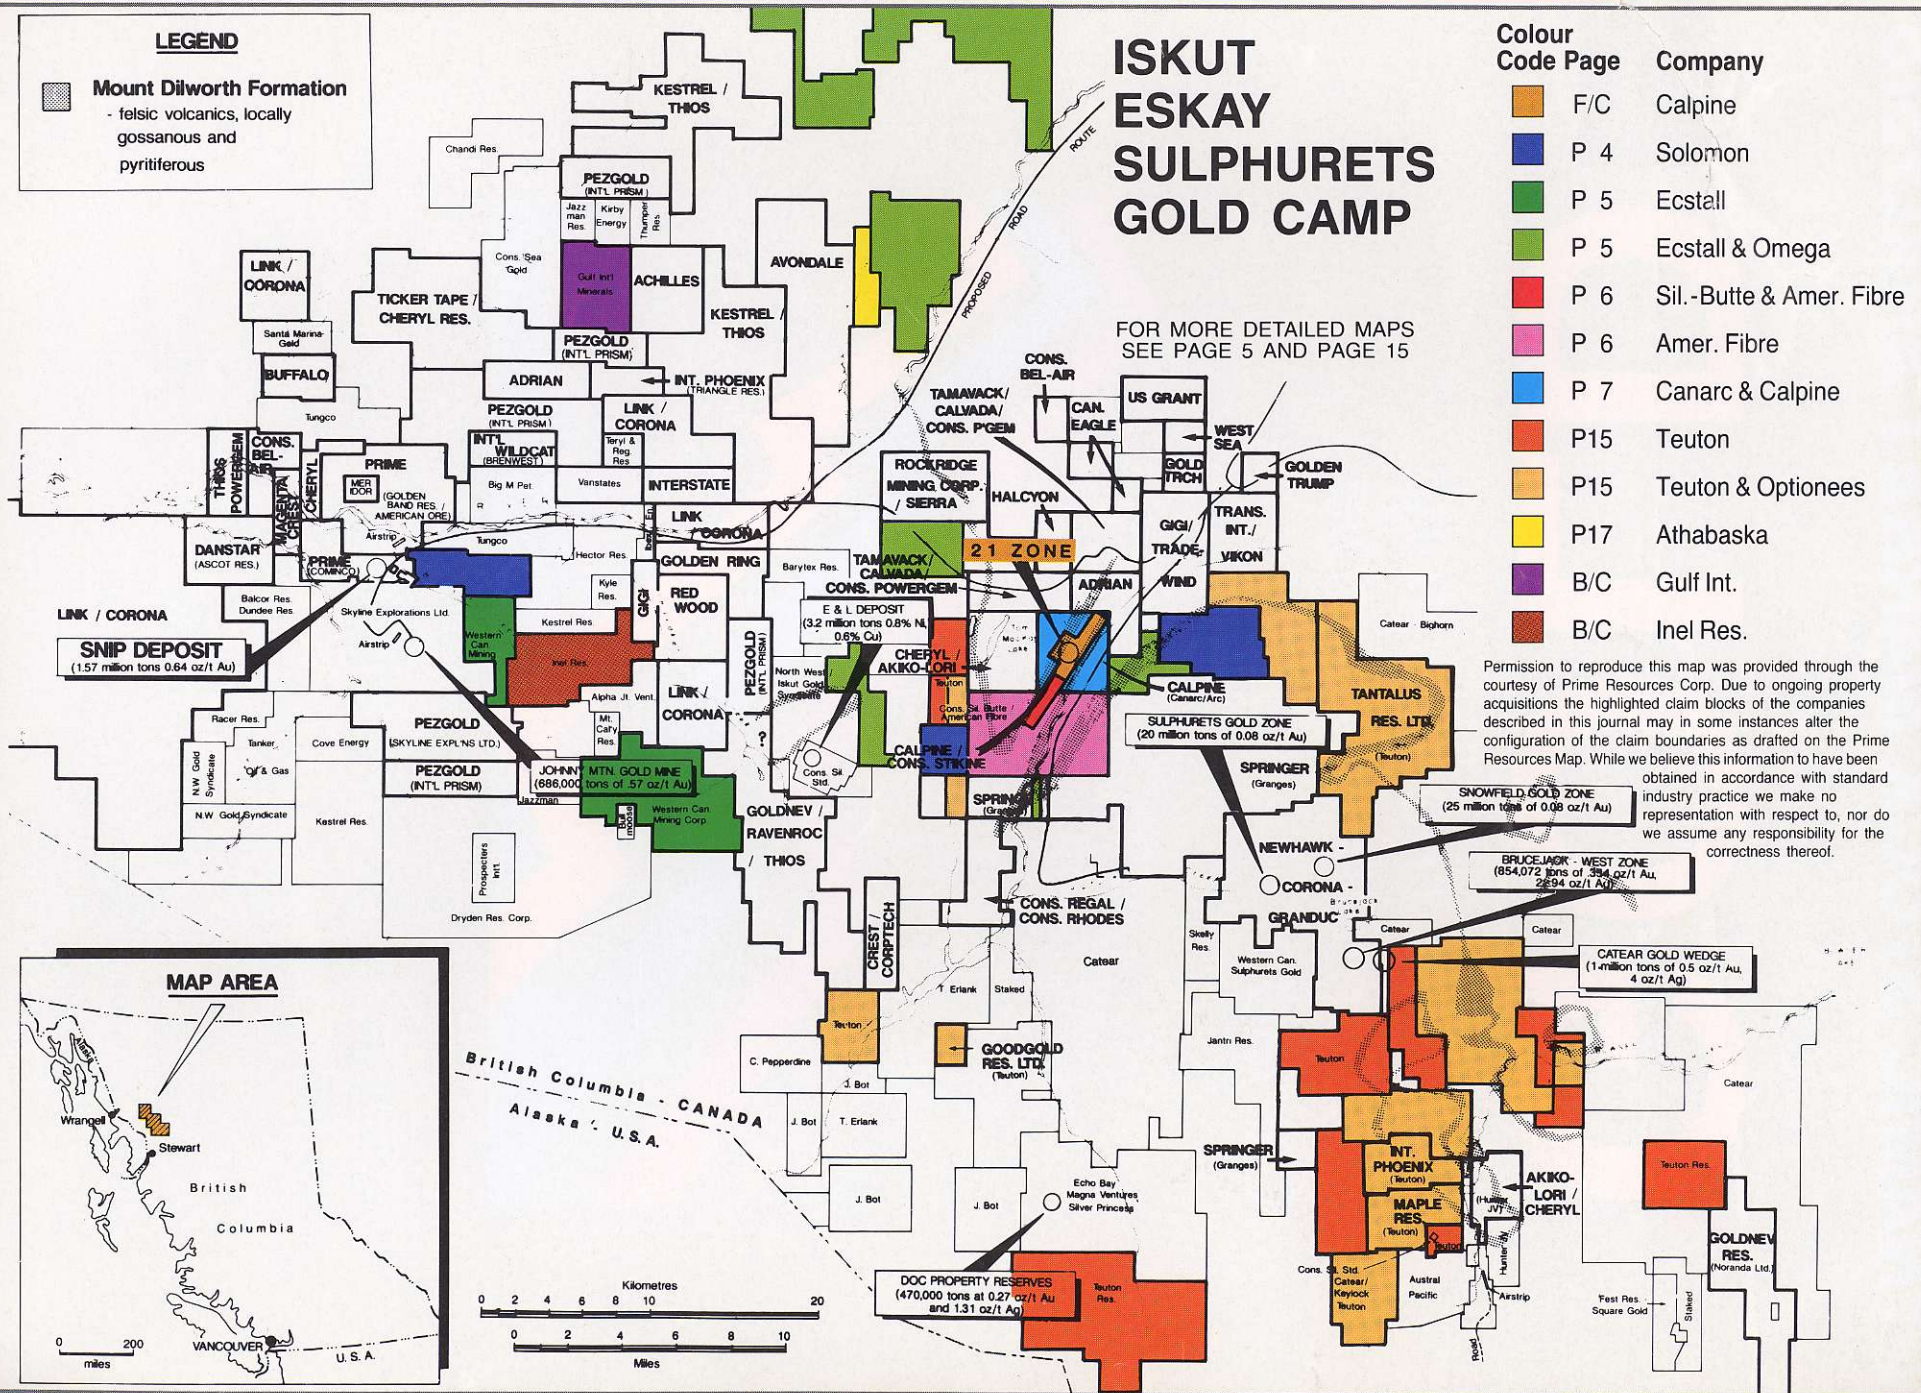

LEGEND

Mount Dilworth Formation
- felsic volcanics, locally gossanous and pyritiferous

ISKUT ESKAY SULPHURETS GOLD CAMP

Colour	Code	Page	Company
Orange	F/C		Calpine
Blue	P 4		Solomon
Green	P 5		Ecstall
Light Green	P 5		Ecstall & Omega
Red	P 6		Sil.-Butte & Amer. Fibre
Pink	P 6		Amer. Fibre
Light Blue	P 7		Canarc & Calpine
Light Orange	P15		Teuton
Light Orange	P15		Teuton & Optionees
Yellow	P17		Athabaska
Purple	B/C		Gulf Int.
Dark Orange	B/C		Inel Res.

FOR MORE DETAILED MAPS
SEE PAGE 5 AND PAGE 15

Permission to reproduce this map was provided through the courtesy of Prime Resources Corp. Due to ongoing property acquisitions the highlighted claim blocks of the companies described in this journal may in some instances alter the configuration of the claim boundaries as drafted on the Prime Resources Map. While we believe this information to have been obtained in accordance with standard industry practice we make no representation with respect to, nor do we assume any responsibility for the correctness thereof.