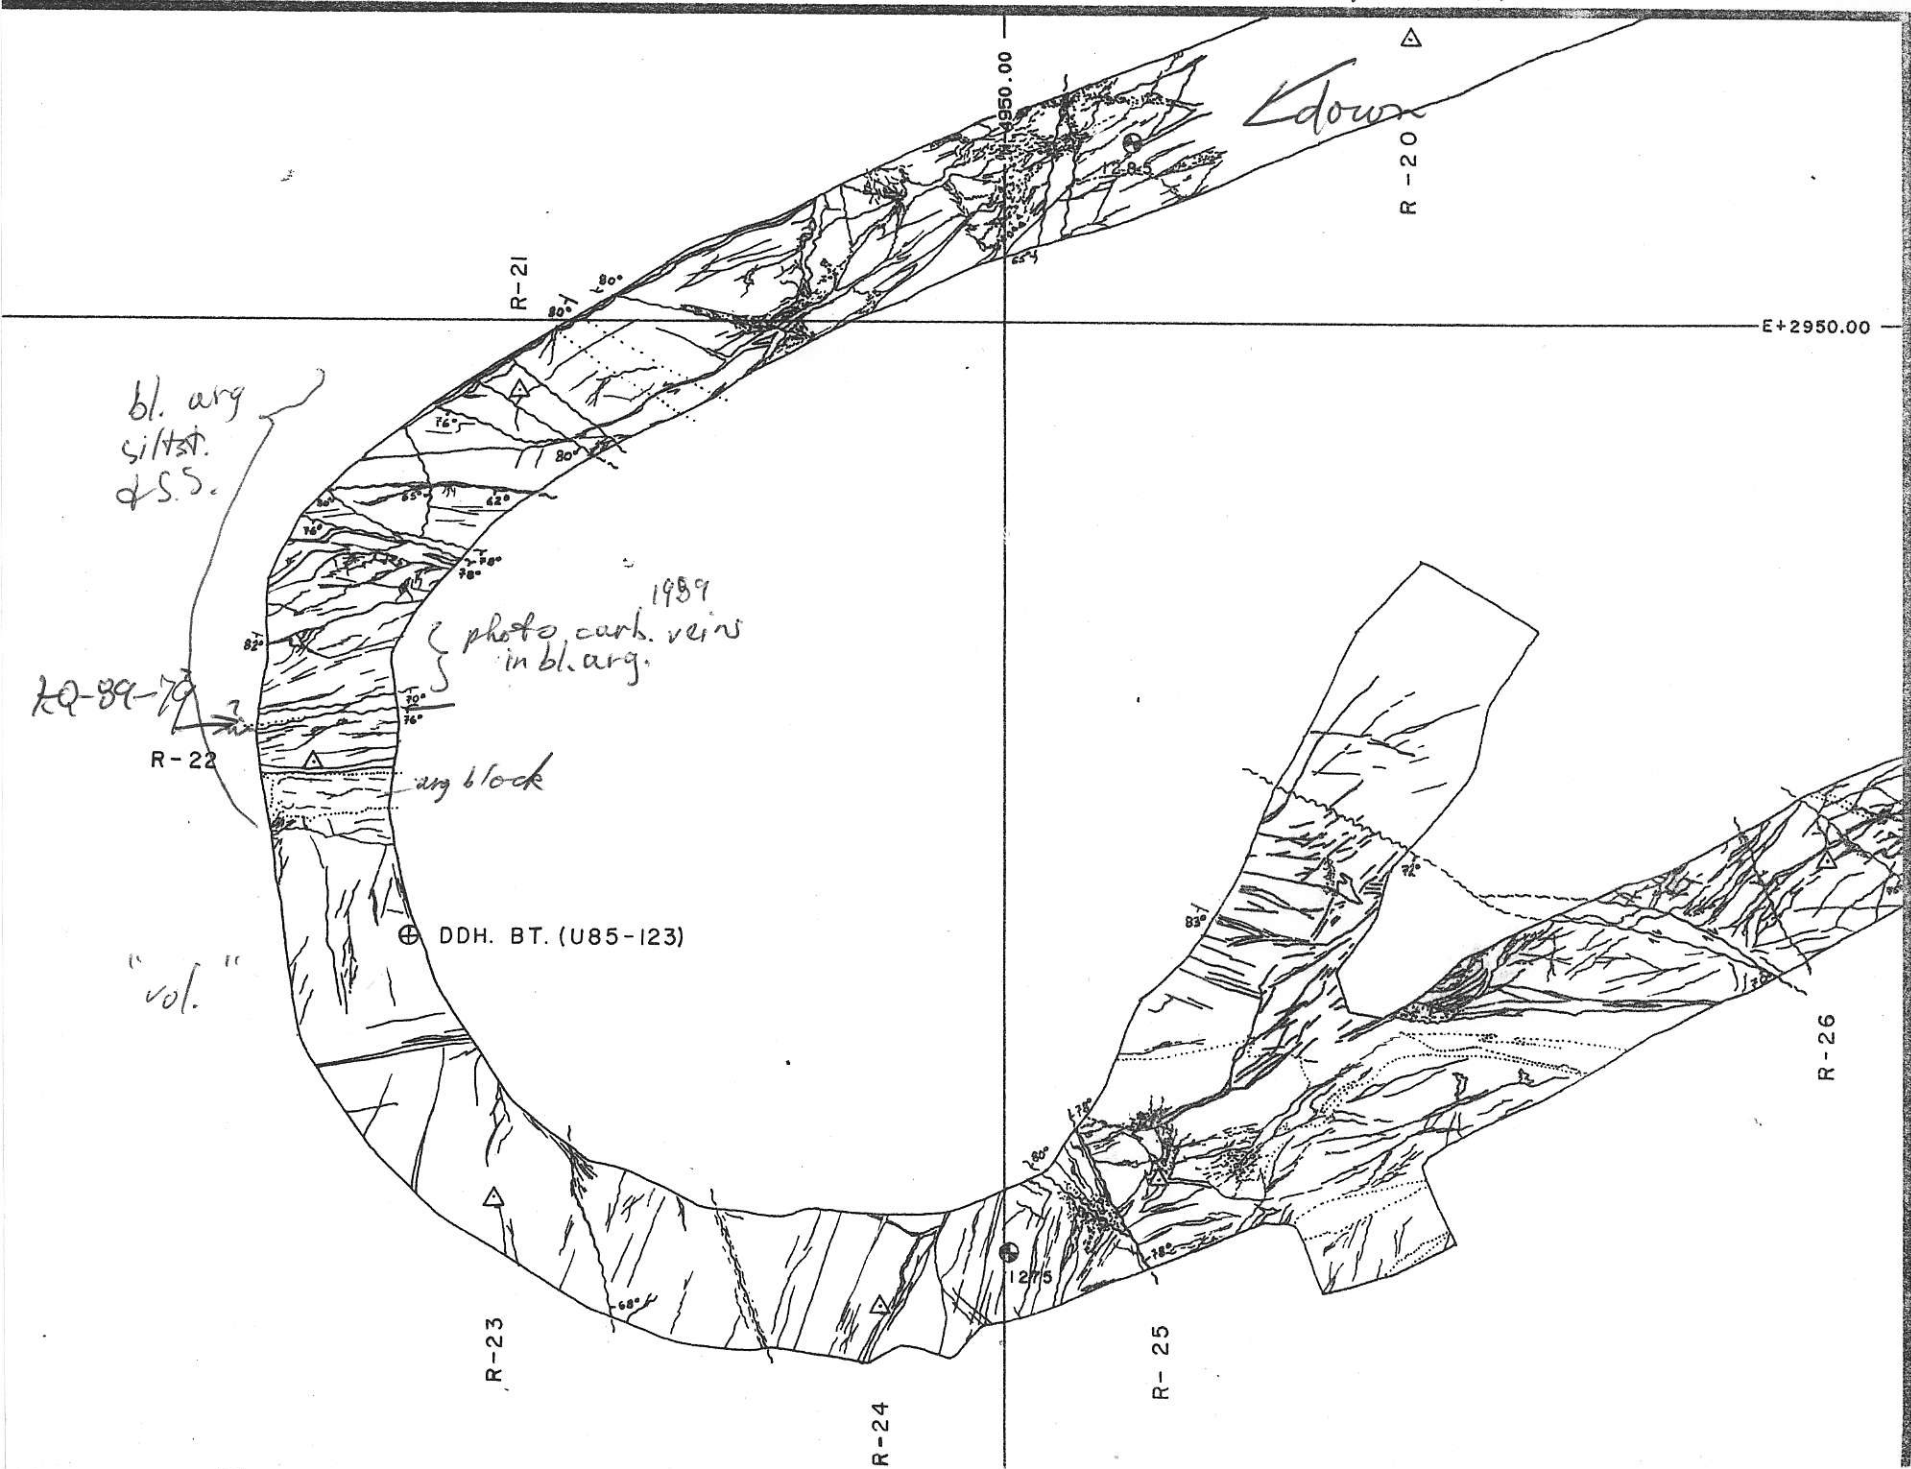

West Zone -
Brucejack Lake
803735

Aug. 4/09
Decline

between
1250m +
1200m
levels

Decline bet.
1300 91250

bl. arg
siltst.
& S.S.

KQ-89-79

R-22

arg block

⊕ DDH. BT. (U85-123)

"vol."

1989
photo carb. veins
in bl. arg.

Edown

R-21

R-20

R-23

R-24

R-25

R-26

E+2950.00

E+2950.00