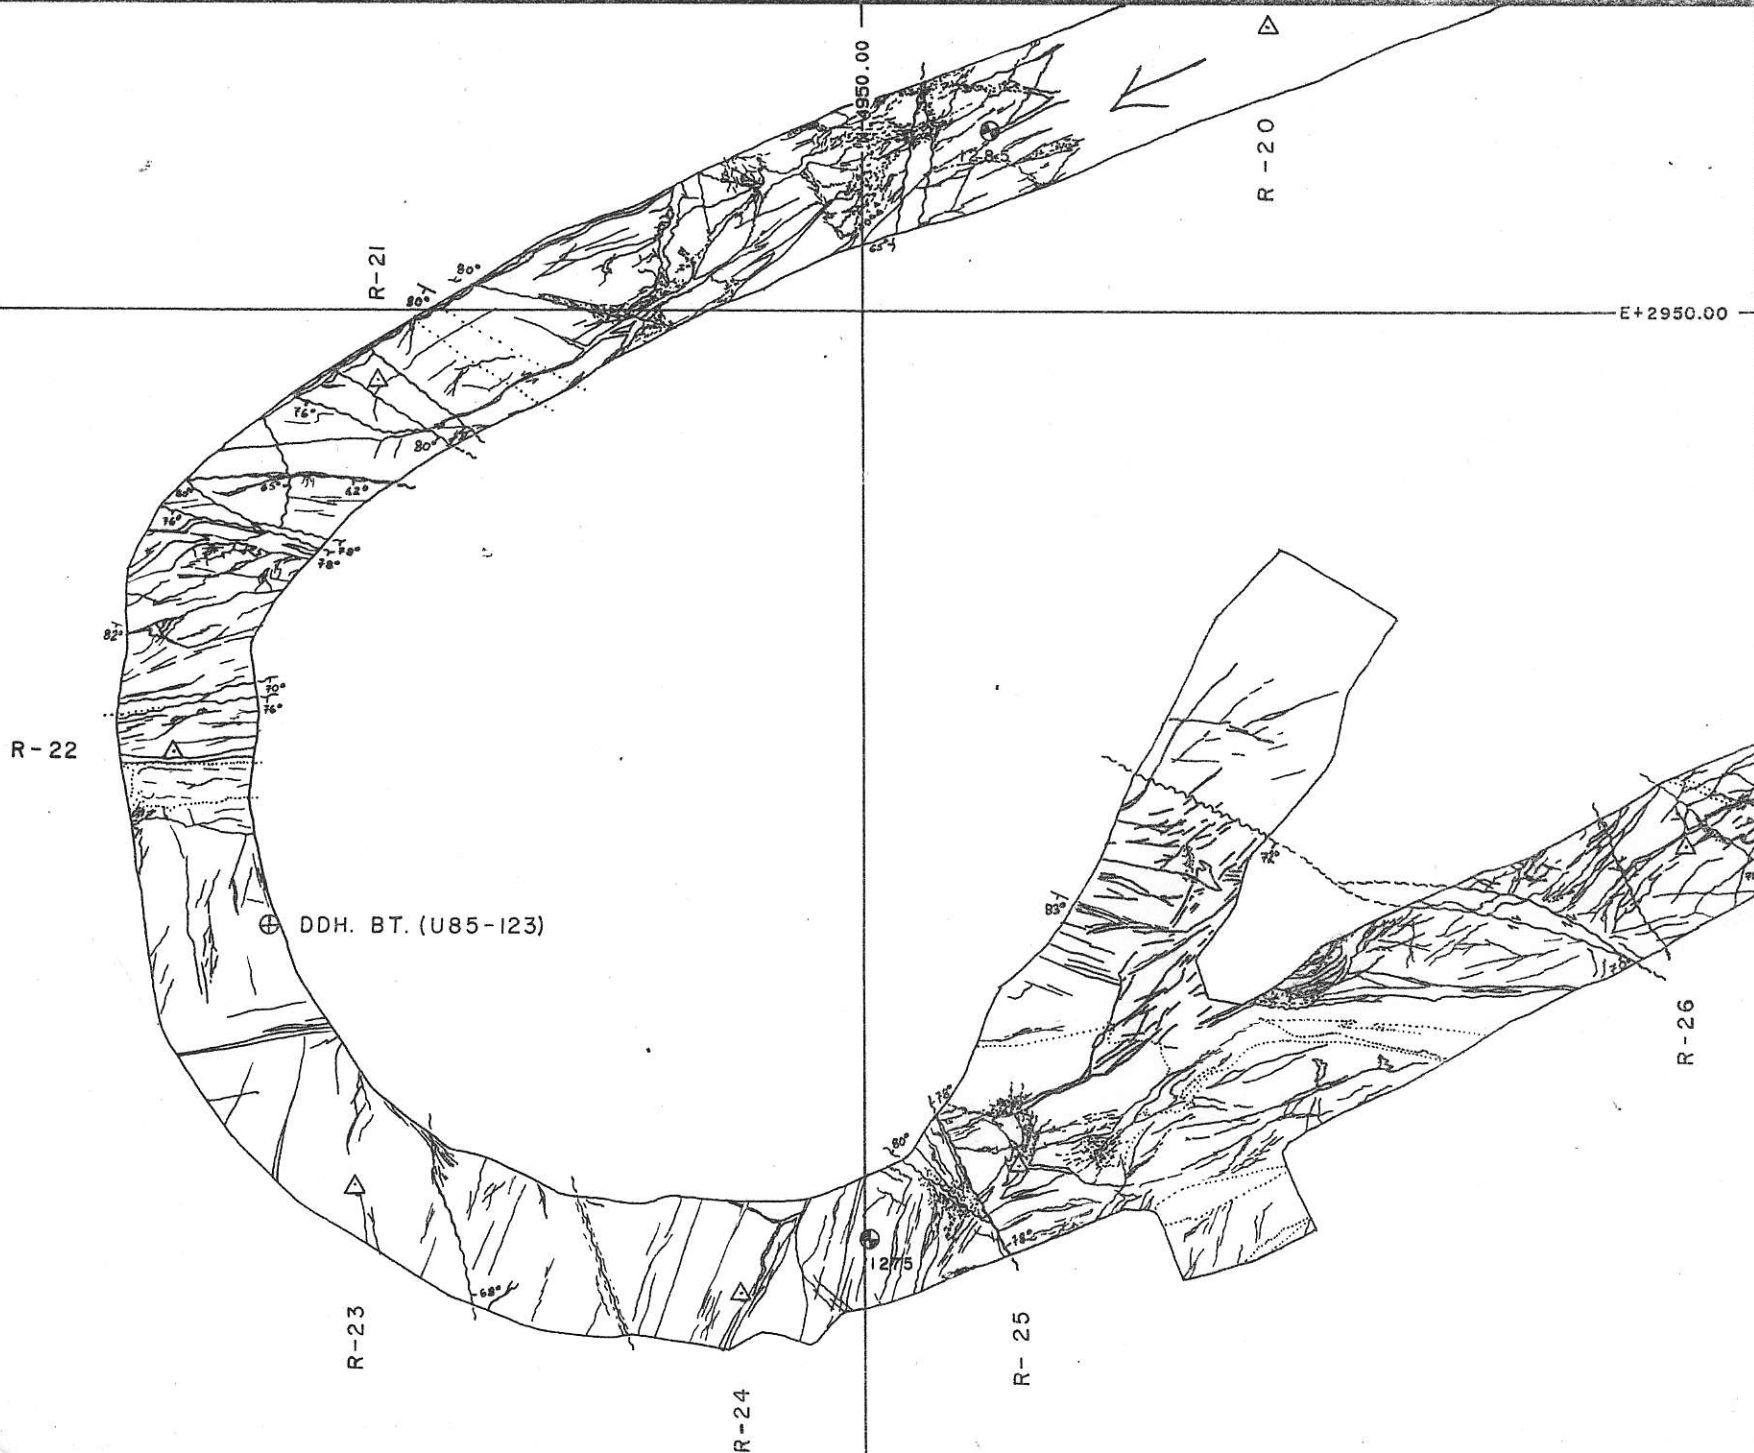

West Zone -
Brucejack Lake
803735

Aug. 4/09
Decline

between
1250m +
1200m
levels

Decline bet.
1300 91250

bl. arg
siltst.
& S.S.

KQ-89-79

R-22

arg block

⊕ DDH. BT. (U85-123)

"vol."

1989
photo carb. veins
in bl. arg.

Edown

R-21

R-20

R-23

R-24

R-25

R-26

E+2950.00

E+2950.00