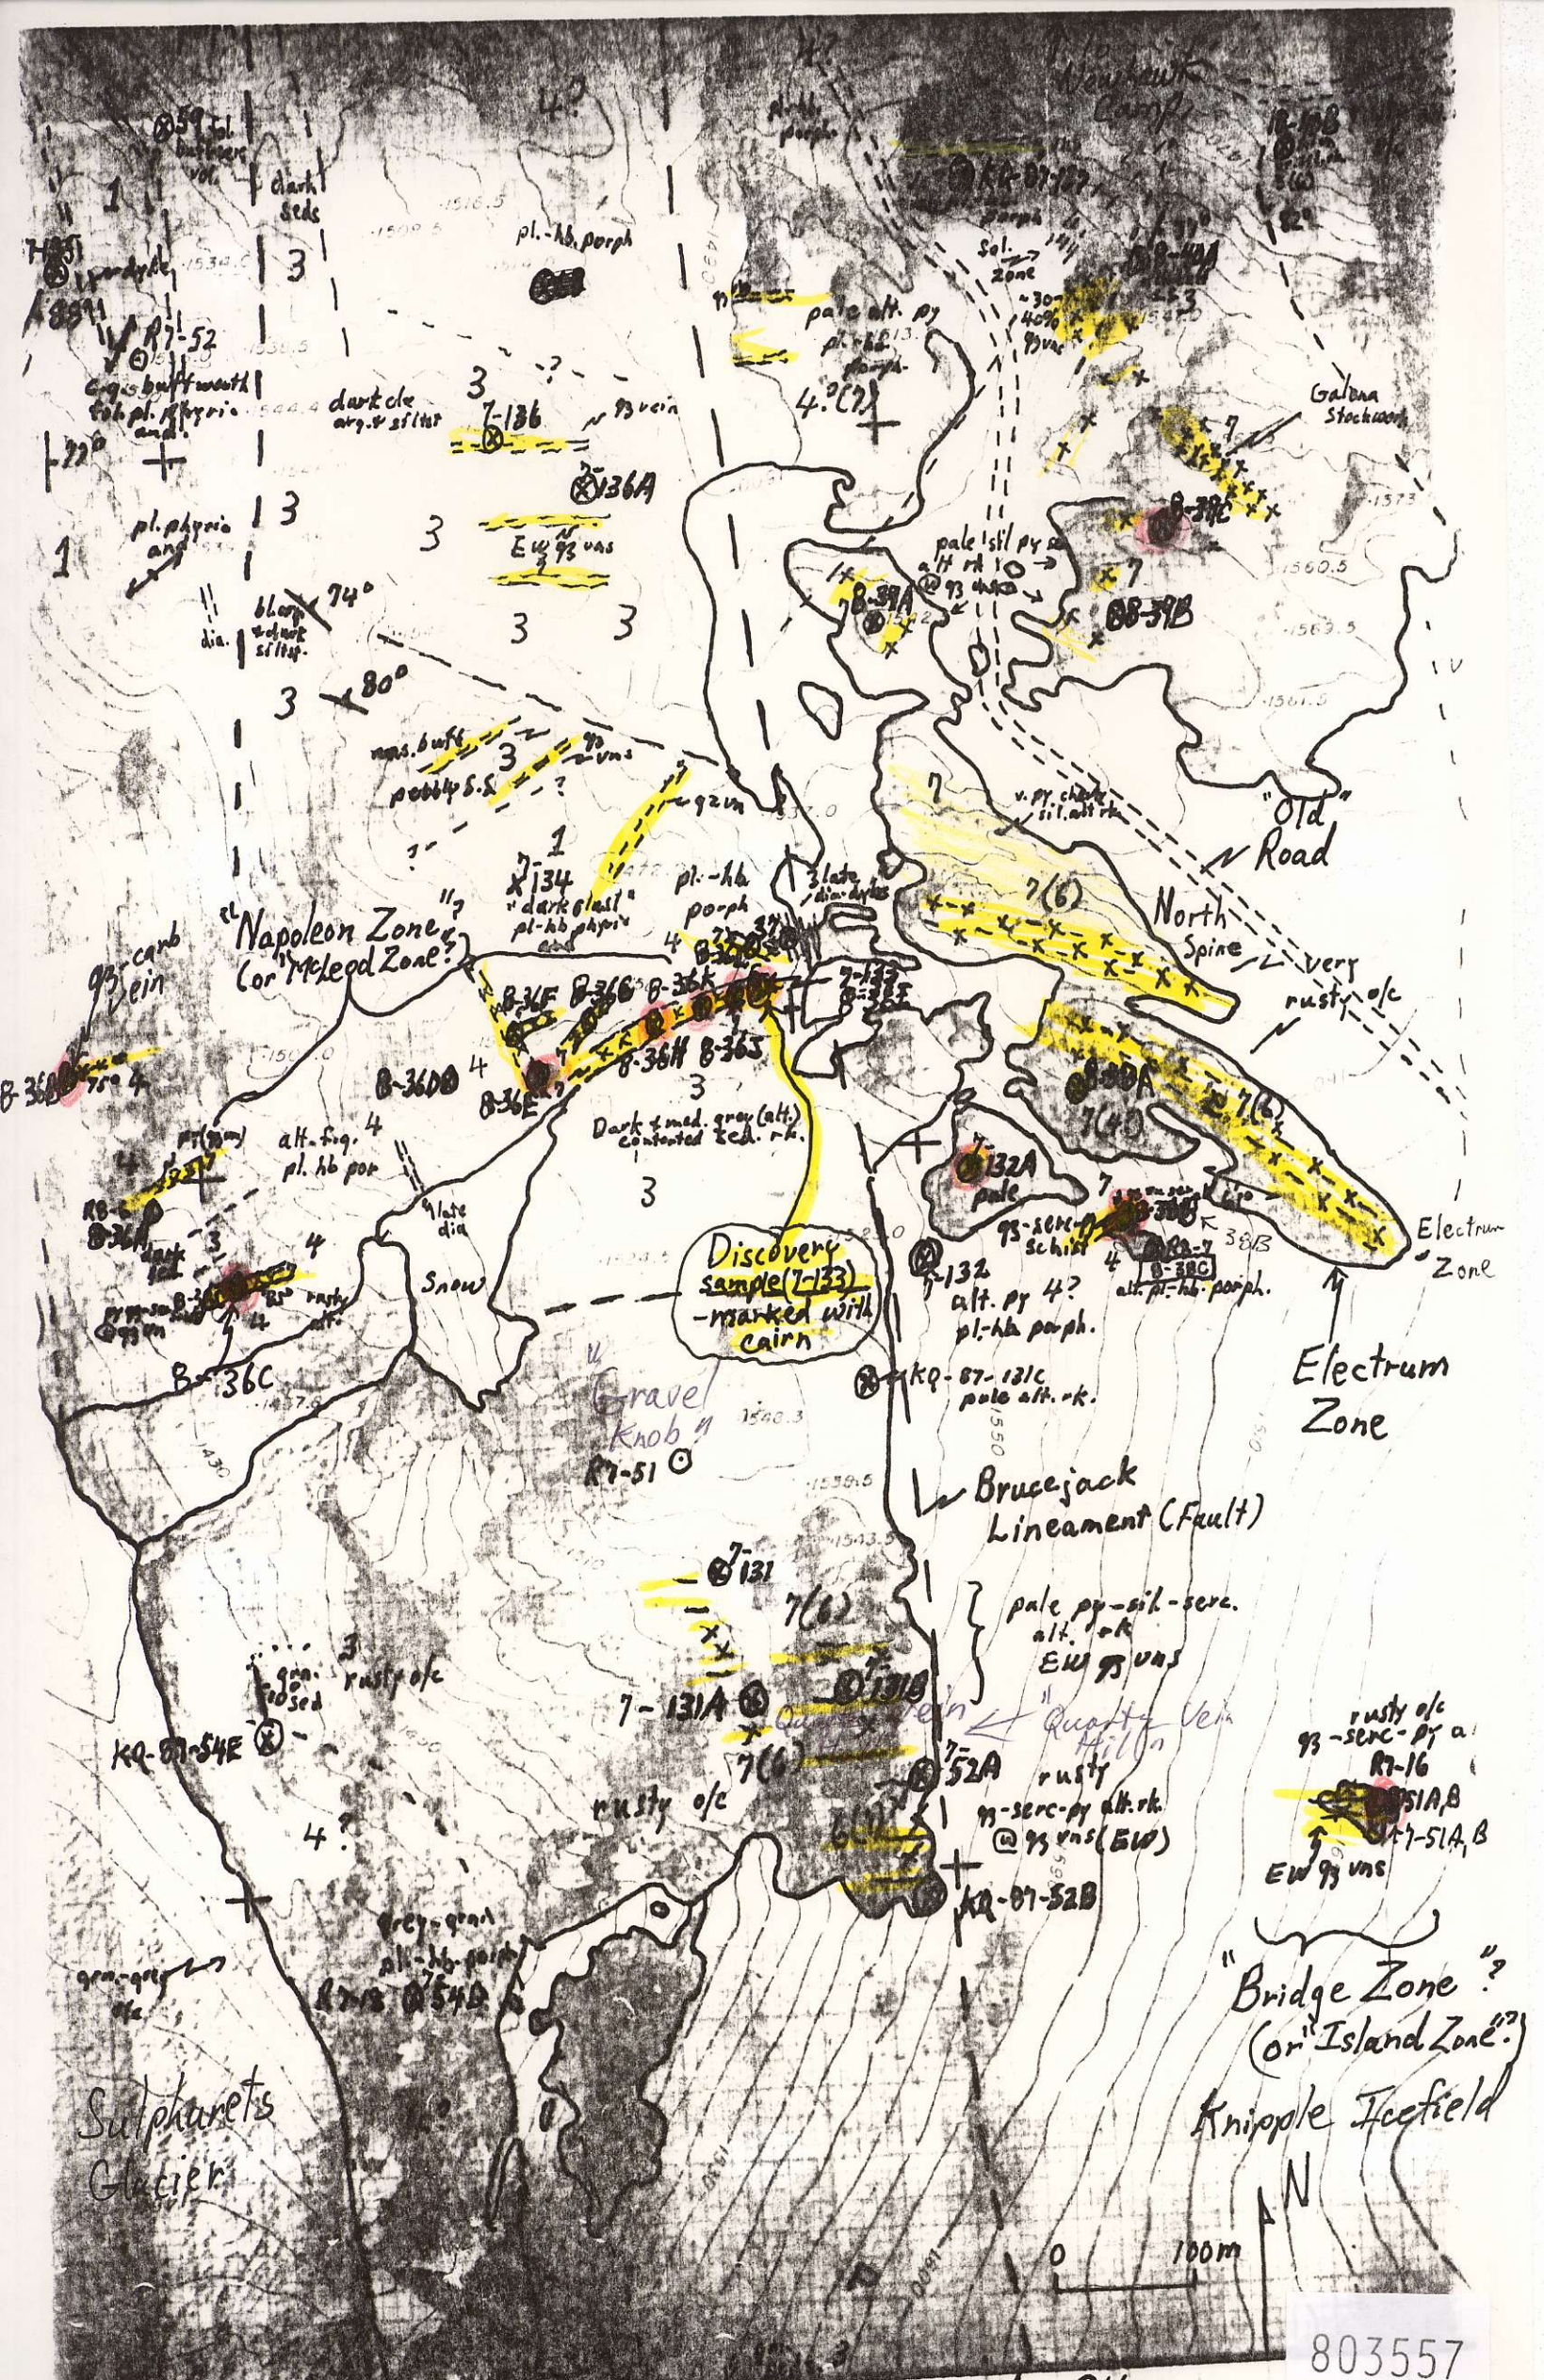

"Napoleon" Zone

North Spine

Electrum Zone

Brucejack Lineament

Bridge ("Island") Zone

Knipple Icefield

Sulphurets Glacier

Legend

- 4 pl. hb
- 3 - sed rk
- 2 - vol. rk (felsic)
- 1 - vol. rk (intermediate)
- 7 - ser. alt rk (py)
- 6 - sil.-feld alt rk (py)
- 5 - felsic porph
- 9-97C = 89-97C

R.V. Kirkham
Dec. 1990

0 100m

1:5 000

outcrop area

803557
 Sketch Map Showing R/V Sample Sites in Vicinity of Napoleon and Electrum Zones
 April 1989 R/V Kinham (CCC) SHEET 4 April 1989
 1:5 000 scale