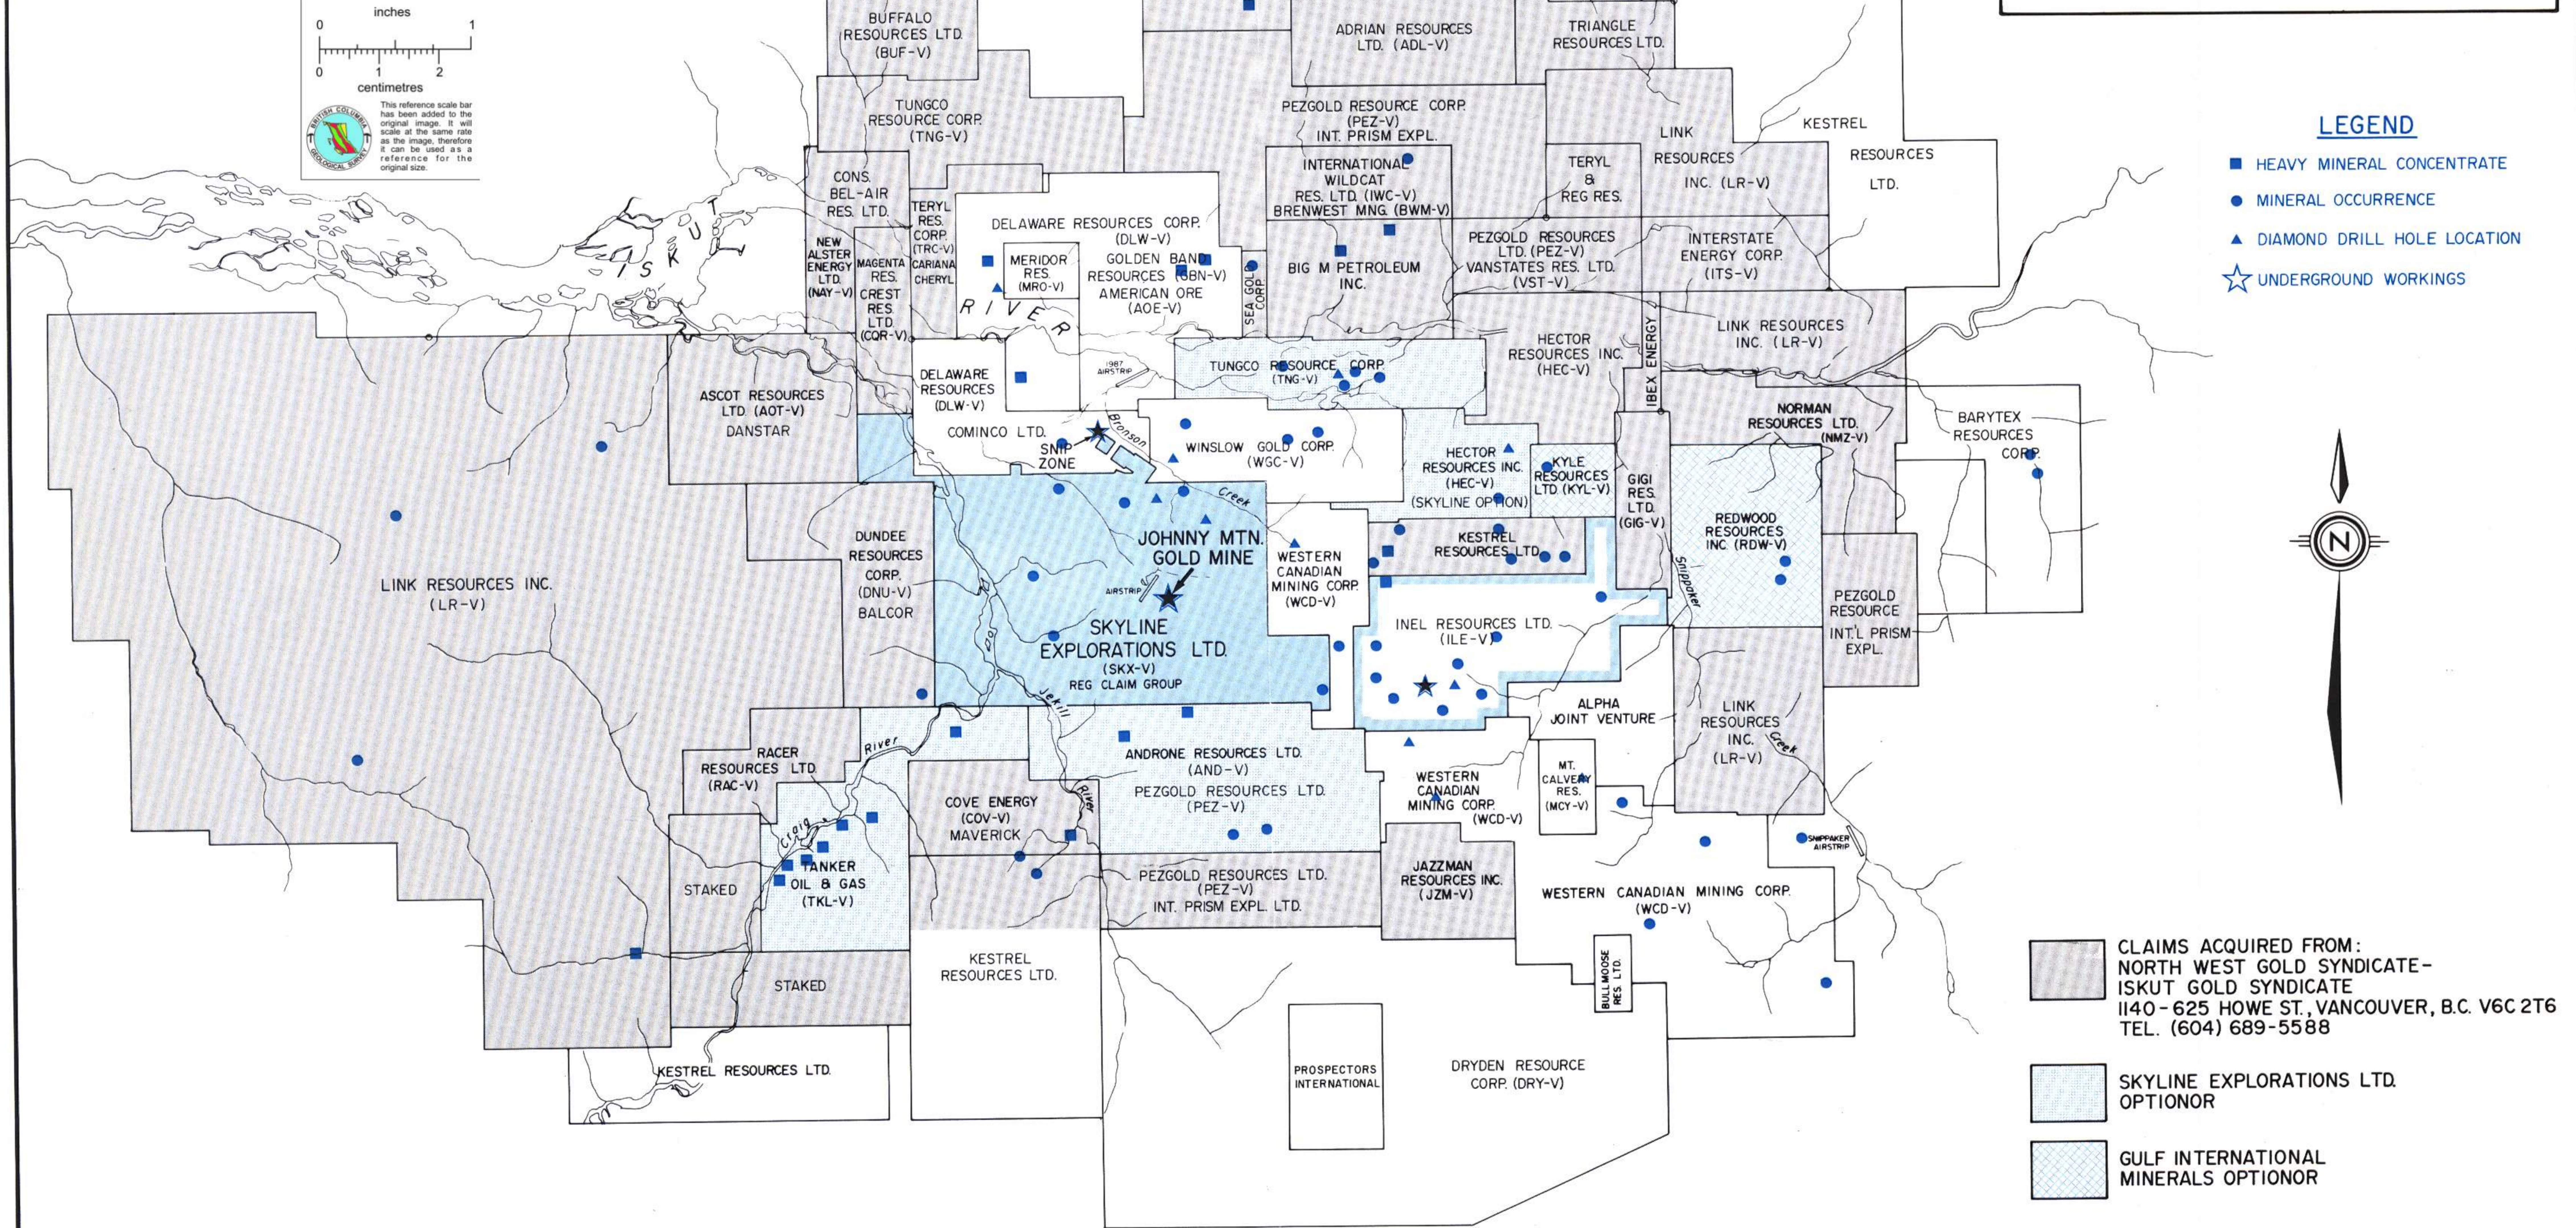

# NORTH WEST GOLD SYNDICATE ISKUT GOLD SYNDICATE SKYLINE/DELAWARE GOLD CAMP

LIARD MINING DIVISION, B.C.

SEPTEMBER-1988

- LEGEND**
- HEAVY MINERAL CONCENTRATE
  - MINERAL OCCURRENCE
  - ▲ DIAMOND DRILL HOLE LOCATION
  - ★ UNDERGROUND WORKINGS

- CLAIMS ACQUIRED FROM:  
NORTH WEST GOLD SYNDICATE-  
ISKUT GOLD SYNDICATE  
1140-625 HOWE ST., VANCOUVER, B.C. V6C 2T6  
TEL. (604) 689-5588
- SKYLINE EXPLORATIONS LTD.  
OPTIONOR
- GULF INTERNATIONAL  
MINERALS OPTIONOR

MAP COMPILED FROM INFORMATION BELIEVED RELIABLE,  
PROPERTY LOCATIONS AND OWNERSHIP NOT GUARANTEED.