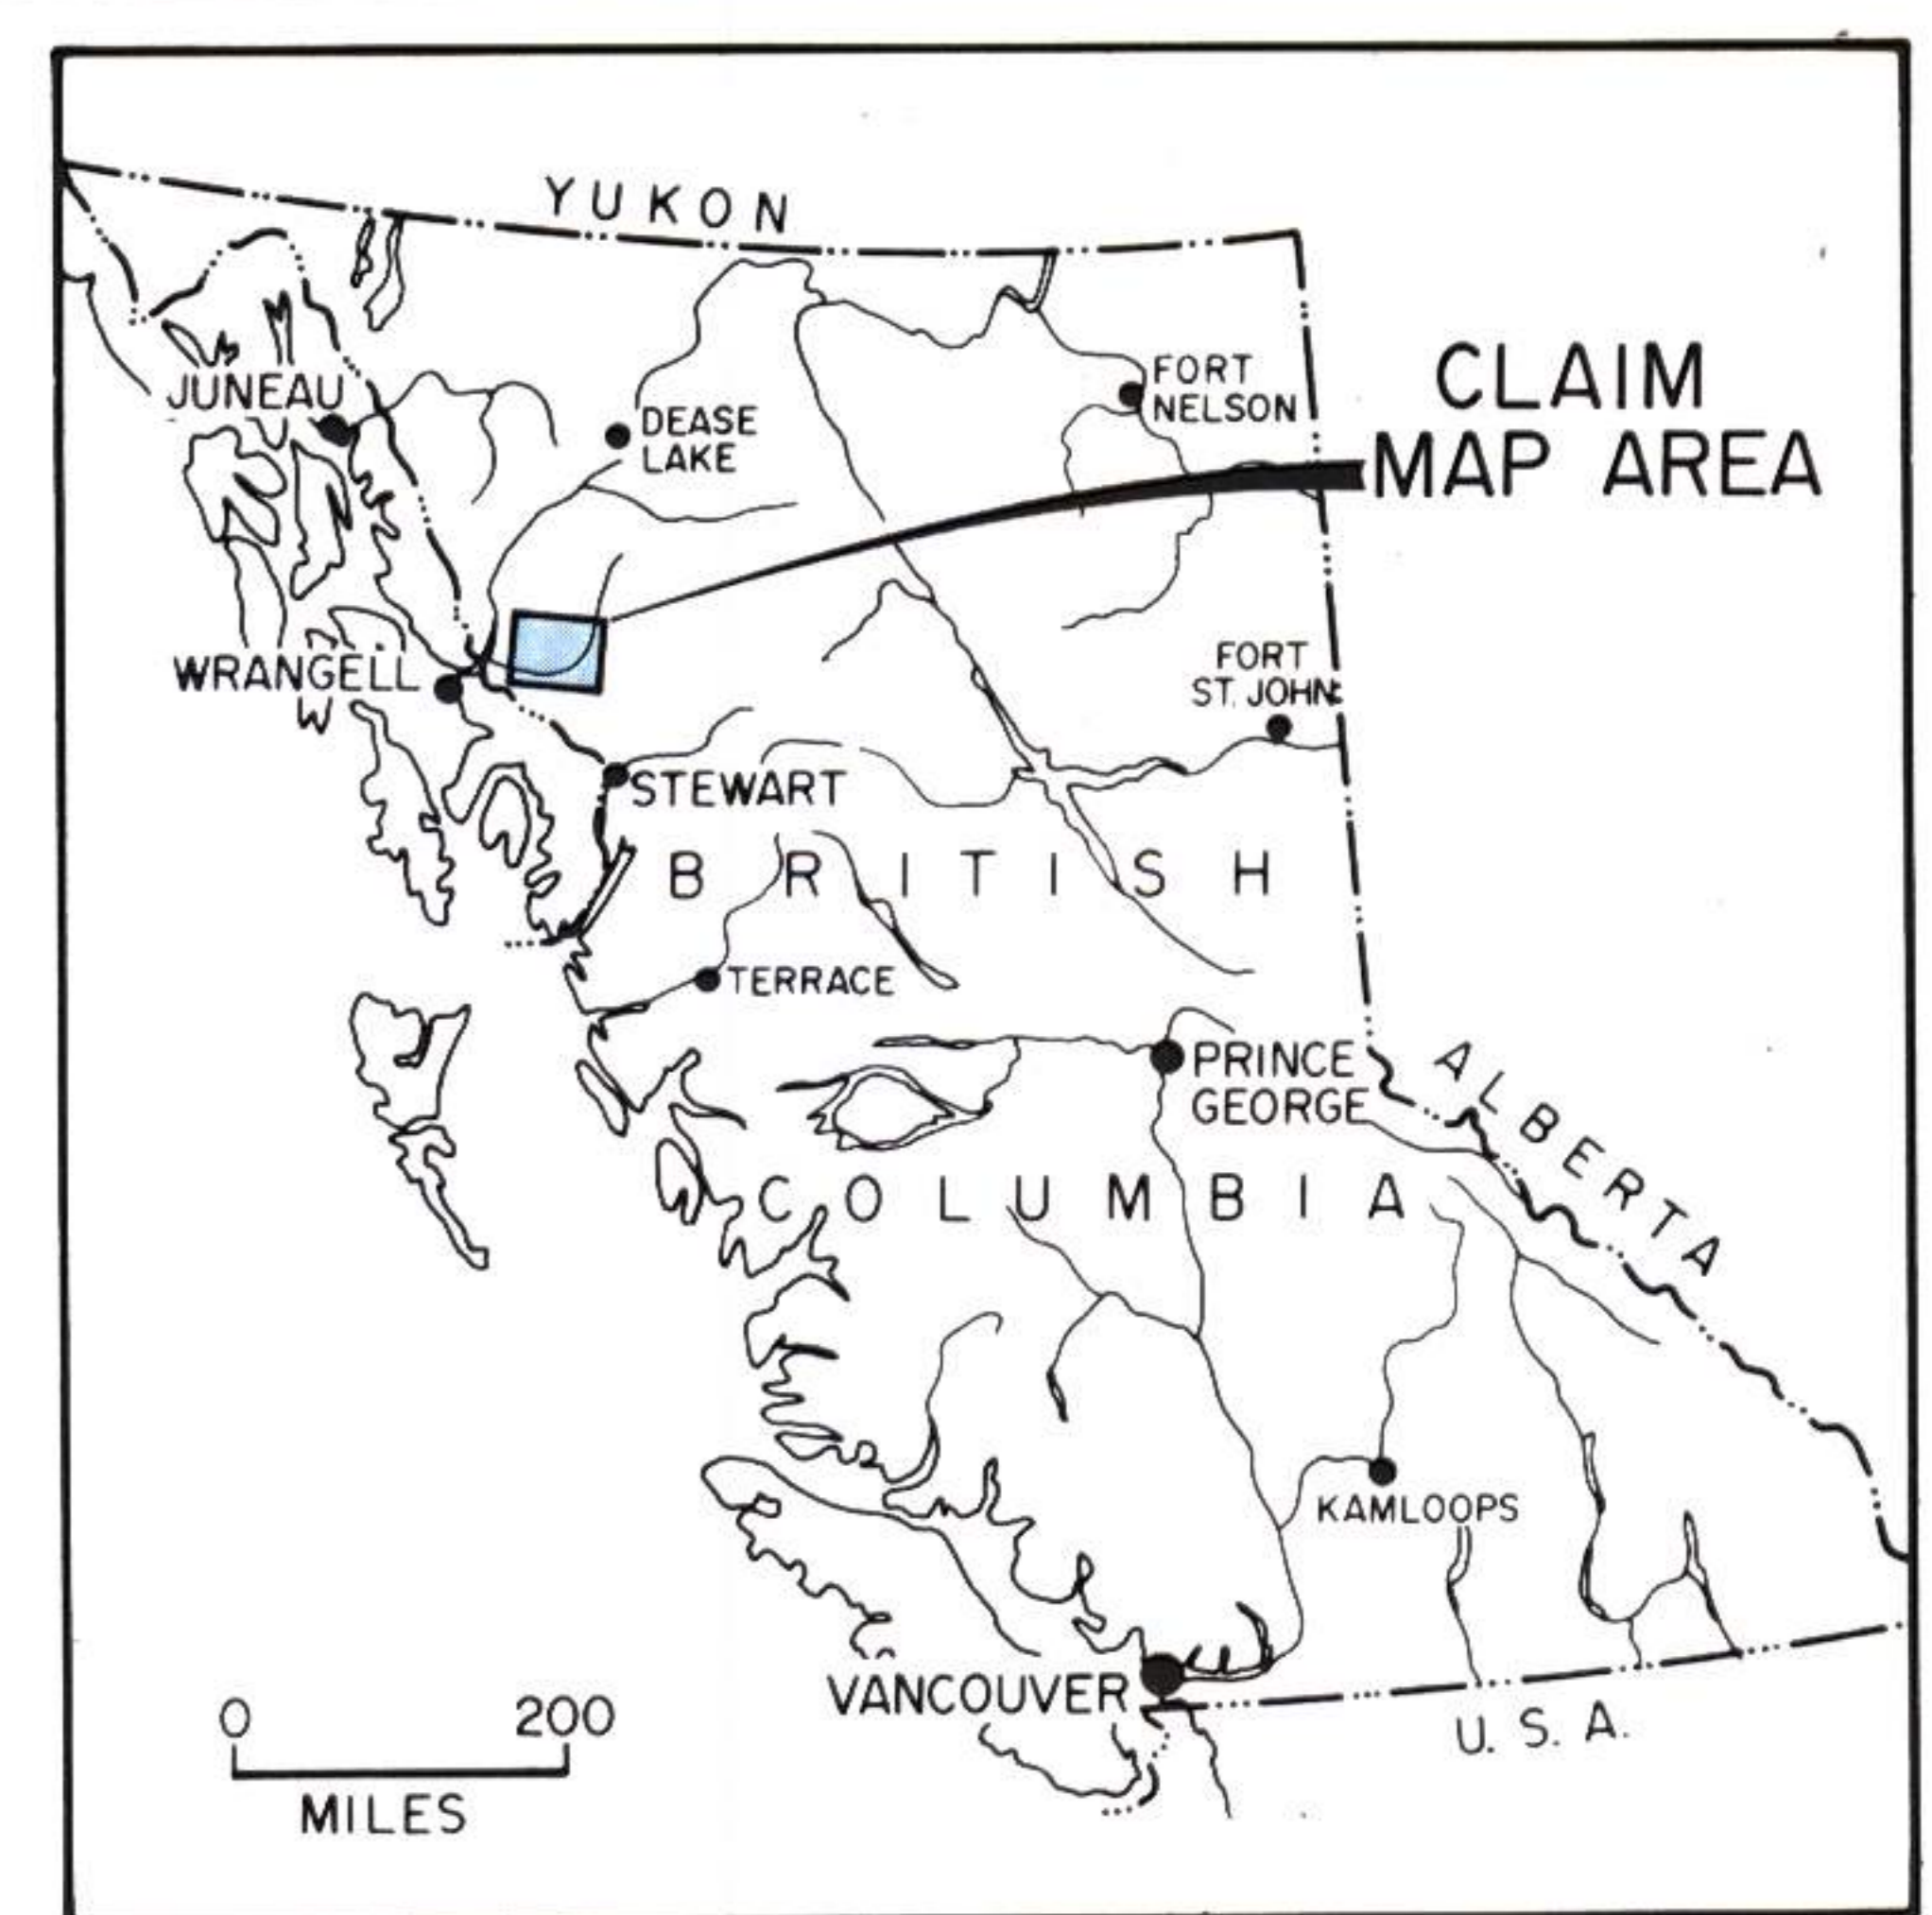

# NORTH WEST GOLD SYNDICATE ISKUT GOLD SYNDICATE SKYLINE/DELAWARE GOLD CAMP

LIARD MINING DIVISION, B.C.

SEPTEMBER-1988

- LEGEND**
- HEAVY MINERAL CONCENTRATE
  - MINERAL OCCURRENCE
  - ▲ DIAMOND DRILL HOLE LOCATION
  - ★ UNDERGROUND WORKINGS

MAP COMPILED FROM INFORMATION BELIEVED RELIABLE,  
PROPERTY LOCATIONS AND OWNERSHIP NOT GUARANTEED.