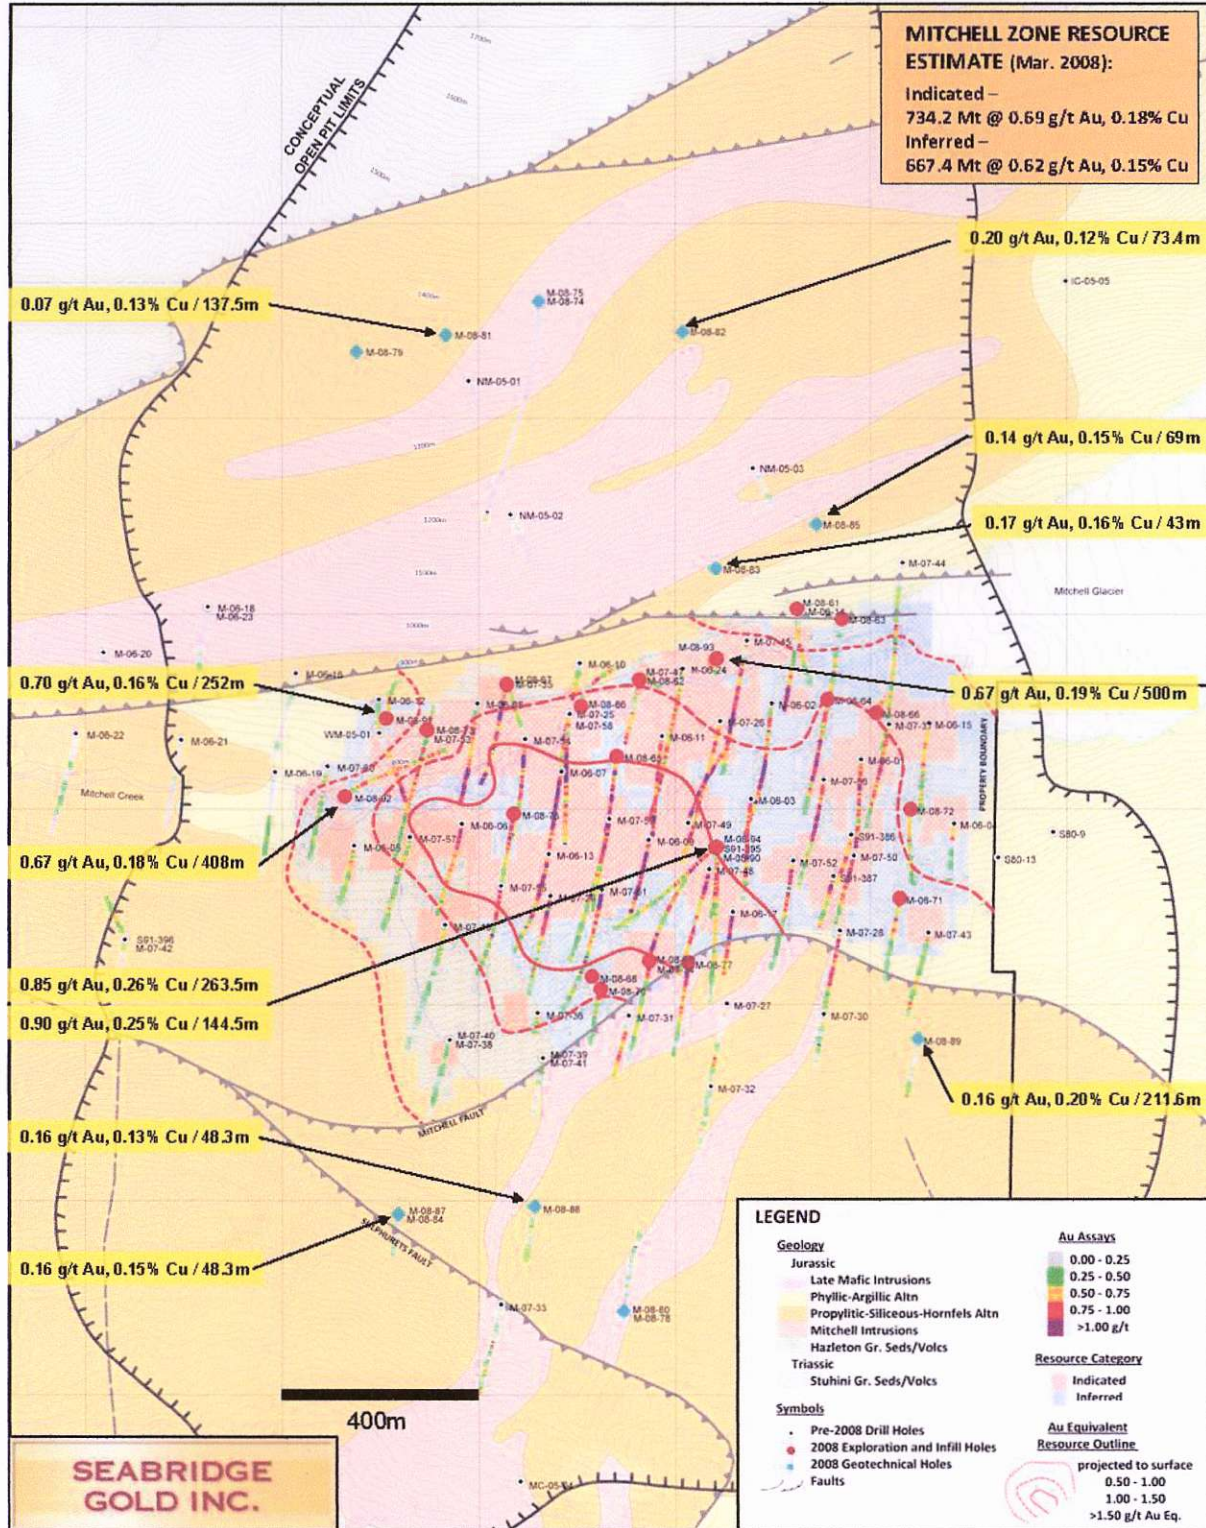

Mitchell Zone
Seabridge Gold Inc

Snowfield Zone

SNOWFIELD PROJECT

Hanging Glacier

Golden Mar

BRUCEJACK PROJECT

SG Zone

Shore Zone

Gossan Hill

West Zone

Galena Hill

Quartz Hill

Bridge Zone

Jessica Zone

Snowfields Brucejack Project

Scale: 1:10000

SILVER STANDARD

MITCHELL ZONE PLAN MAP – Dec. 22, 2008

Figure 14.2: Mitchell Zone Conceptual Pit Limits as of March 25, 2008, (after Seabridge website).