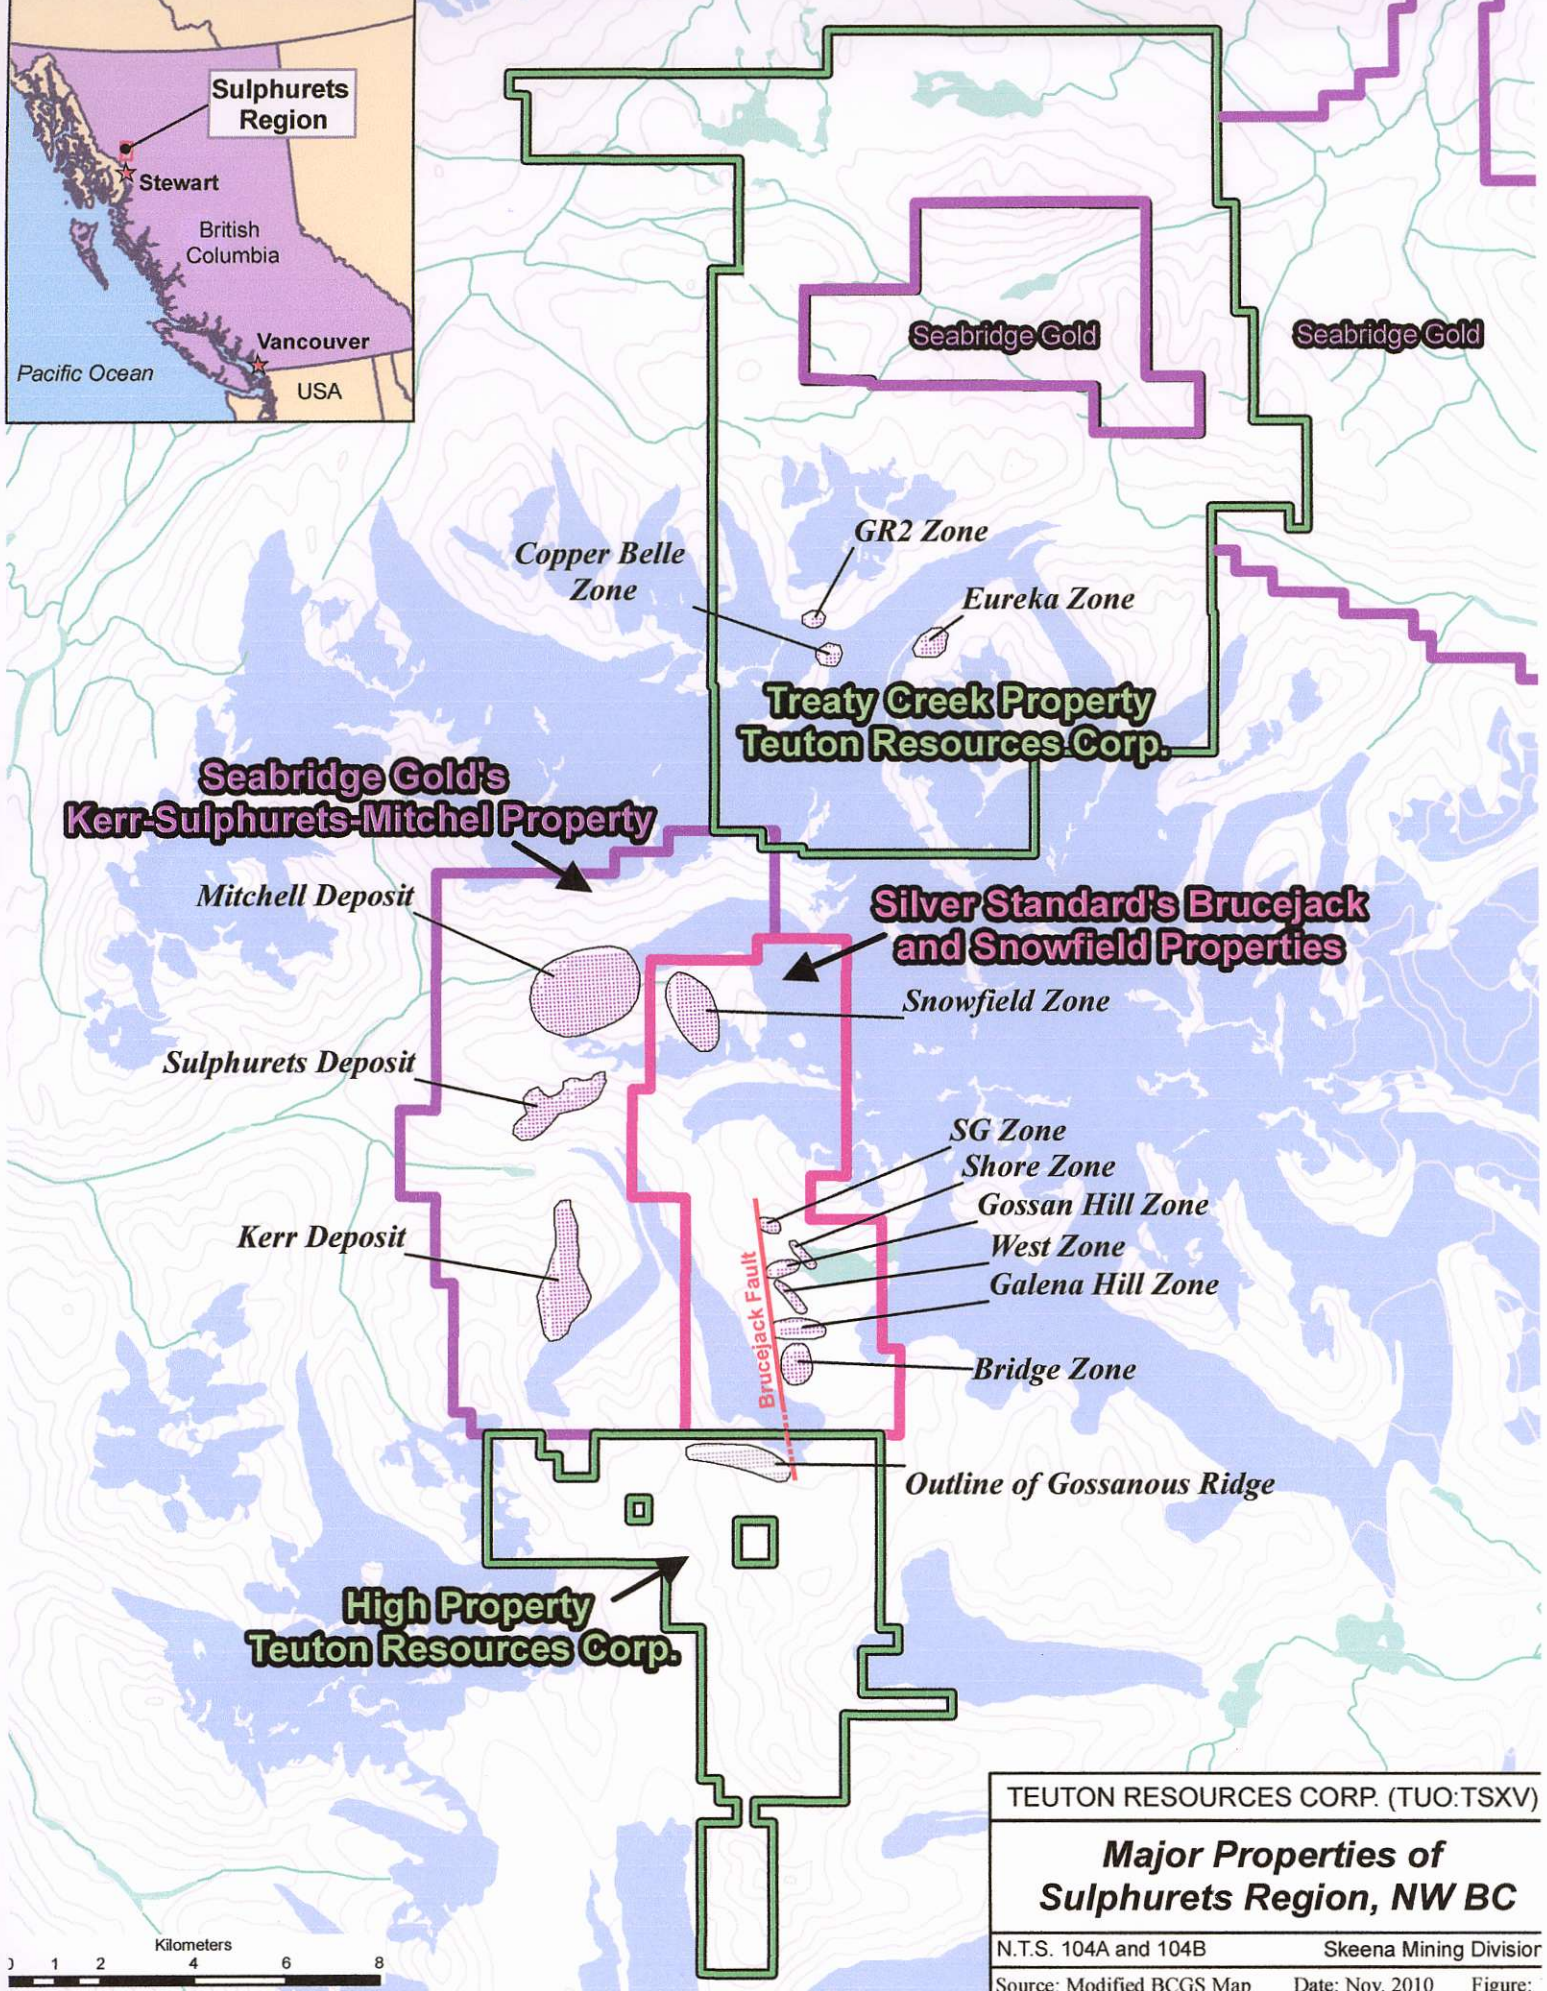

LEGEND

- Teuton IC2 Claim
- Teuton High Property Claims
- Silver Standard Brucejack Property Claims
- Approximated Outline of Gossanous Ridge
- Mineralized Zone of Brucejack Property
- Surface Projection of Low Grade Halo
- Idealized Outline of Mineralized Zone
- Actual Brucejack Fault
- Inferred Brucejack Fault

0 0.25 0.5 1 Km

TEUTON RESOURCES CORP.

Brucejack Mineralized Zones in Relation to Teuton's High Property and Newly Acquired IC2 Claim

N.T.S. 104B MTRM 104B038, 039, 040, 041 Skeena Mining Division

After P&E Mining Consultants, Technical Report on Brucejack Property, Dec 2009

Teuton Resources Tenures: 509565, 508913, 538396	Date: August 2010
---	----------------------

TEUTON RESOURCES CORP. (TUO:TSXV)

Major Properties of Sulphurets Region, NW BC

N.T.S. 104A and 104B Skeena Mining Divisor

Bonsai

ESKAY CREEK MINE

GR2

NORTH GOSSAN

COPPER BELLE

EUREKA

MAIN GOSSAN

Treaty Creek