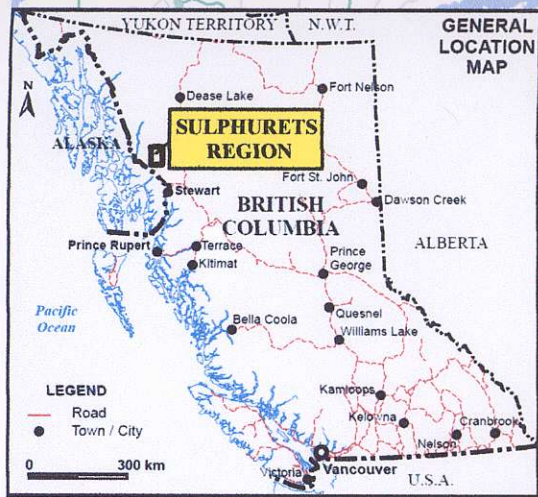

Iron Cap Zone (Feb 2010)
MEASURED AND INDICATED RESOURCES
361,700 t @ 0.44g/t Au, 0.21% Cu
(5,117 oz Au, 1,674M lb Cu)

KSM PROPERTY
Seabridge Gold

Mitchell Zone (Feb 2010)
MEASURED AND INDICATED RESOURCES
1.75M t @ 0.61g/t Au, 0.17% Cu
(34.23M oz Au, 6,546M lb Cu)

Sulphurets Zone (Feb 2010)
MEASURED AND INDICATED RESOURCES
199,300 t @ 0.63g/t Au, 0.26% Cu
(4,037 oz Au, 1,142M lb Cu)

Kerr Zone (Feb 2010)
MEASURED AND INDICATED RESOURCES
241,200 t @ 0.25g/t Au, 0.47% Cu
(1,939 oz Au, 2,499M lb Cu)

HIGH PROPERTY
Teuton Resources

Copper Belle Zone

GR2 Zone

Eureka Zone

TREATY CREEK PROPERTY
Teuton Resources

BRUCEJACK AND SNOWFIELD PROPERTIES
Pretium Resources

Snowfield Zone

SG Zone

Shore Zone

Gossan Hill Zone

West Zone

Galena Hill Zone

Bridge Zone

Outline of Gossanous Ridge

Brucejack Fault

800 metres

Seabridge Gold

Seabridge Gold

TEUTON RESOURCES CORP. (TUO:TSXV)

Major Properties of Sulphurets Region, NW BC

N.T.S. 104A and 104B

Skeena Mining Division

Source: Modified BCGS Map

Date: February 2011