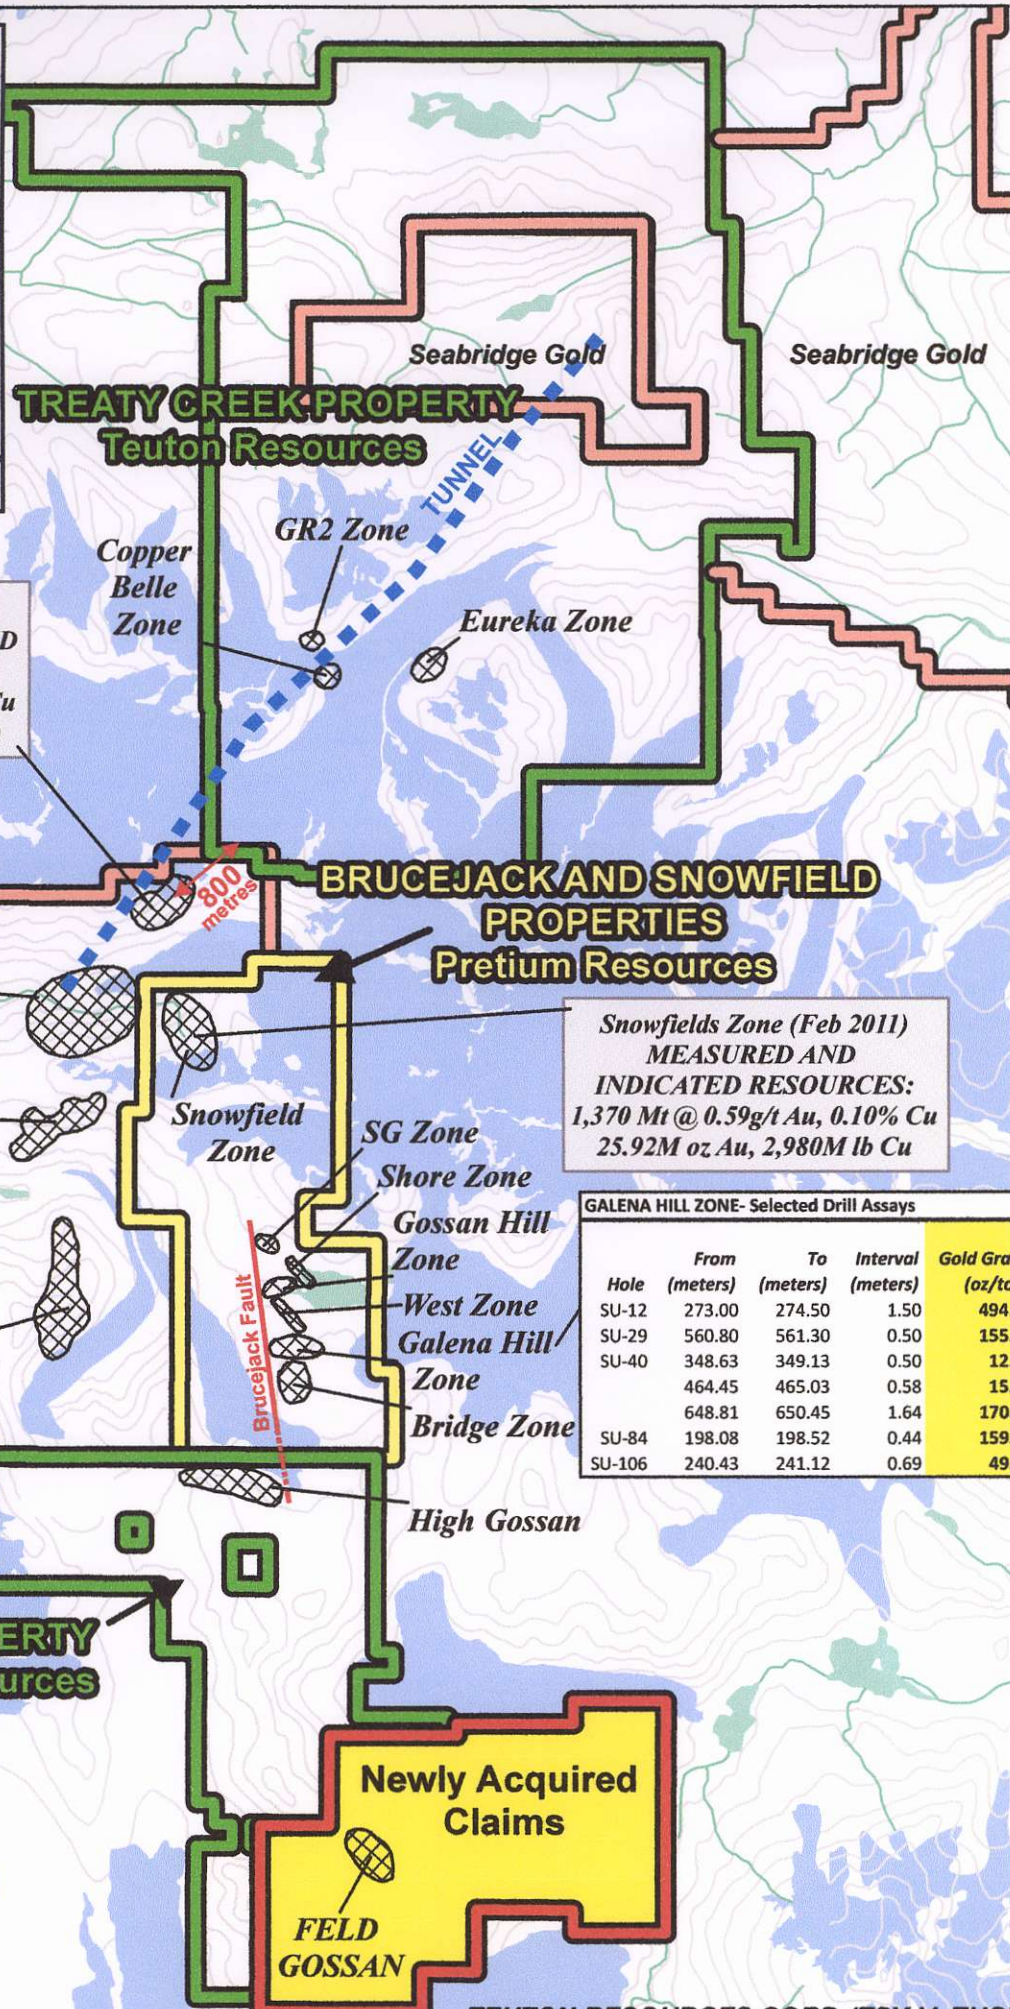

Sulphurets Zone (Feb 2010)
MEASURED AND INDICATED RESOURCES
 199,300 t @ 0.63g/t Au, 0.26% Cu
 (4,037 oz Au, 1,142M lb Cu)

Kerr Zone (Feb 2010)
MEASURED AND INDICATED RESOURCES
 241,200 t @ 0.25g/t Au, 0.47% Cu
 (1,939 oz Au, 2,499M lb Cu)

Seabridge Gold

Seabridge Gold

TEUTON RESOURCES CORP. (TUO:TSXV)

Major Properties of Sulphurets Region, NW BC

N.T.S. 104A and 104B

Skeena Mining Division

Source: Modified BCGS Map

Date: February 2011

Bonsai

ESKAY CREEK MINE

GR2

NORTH GOSSAN

COPPER BELLE

EUREKA

MAIN GOSSAN

Treaty Creek

Four J's

EAST GOLD MINE

Tennyson

Ruy

- High Property (100% Teuton)
- Other Teuton Properties
- Snowfield and Brucejack Properties (Pretium)
- Kerr-Sulphurets-Mitchell Deposit (Seabridge)