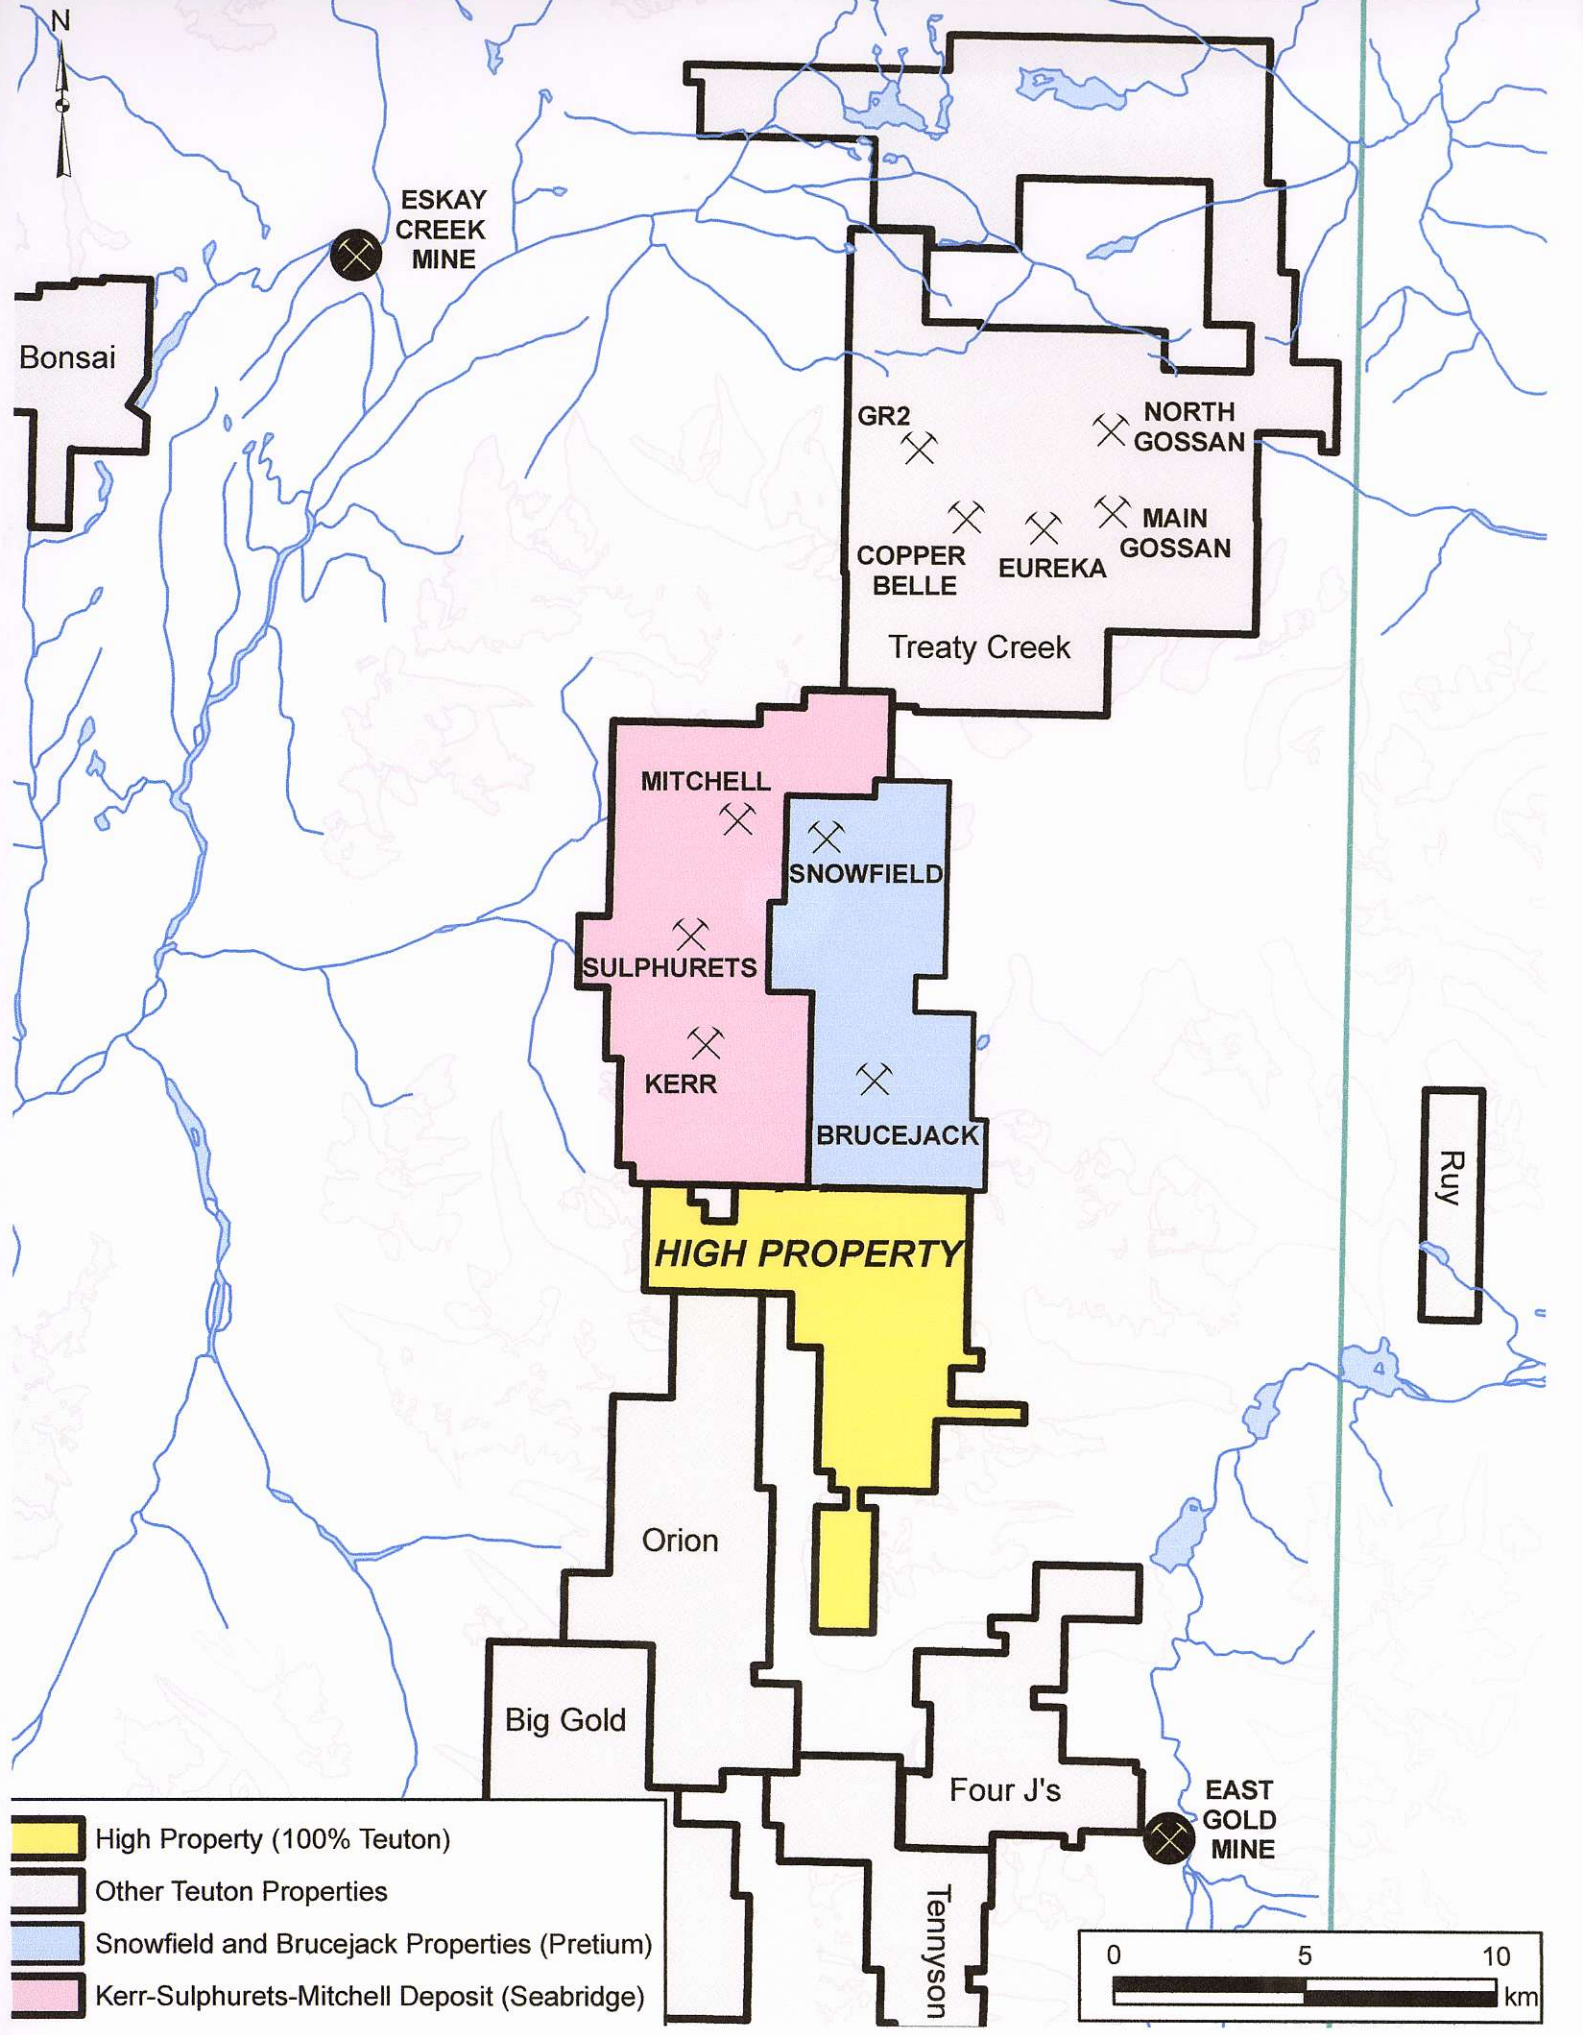

HIGH PROPERTY
Teuton Resources

Copper Belle Zone

GR2 Zone

Eureka Zone

TREATY CREEK PROPERTY
Teuton Resources

BRUCEJACK AND SNOWFIELD PROPERTIES
Pretium Resources

Snowfield Zone

SG Zone

Shore Zone

Gossan Hill Zone

West Zone

Galena Hill Zone

Bridge Zone

Outline of Gossanous Ridge

Brucejack Fault

800 metres

Seabridge Gold

Seabridge Gold

TEUTON RESOURCES CORP. (TUO:TSXV)

Major Properties of Sulphurets Region, NW BC

N.T.S. 104A and 104B

Skeena Mining Division

Source: Modified BCGS Map

Date: February 2011

Bonsai

ESKAY CREEK MINE

GR2

NORTH GOSSAN

COPPER BELLE

EUREKA

MAIN GOSSAN

Treaty Creek