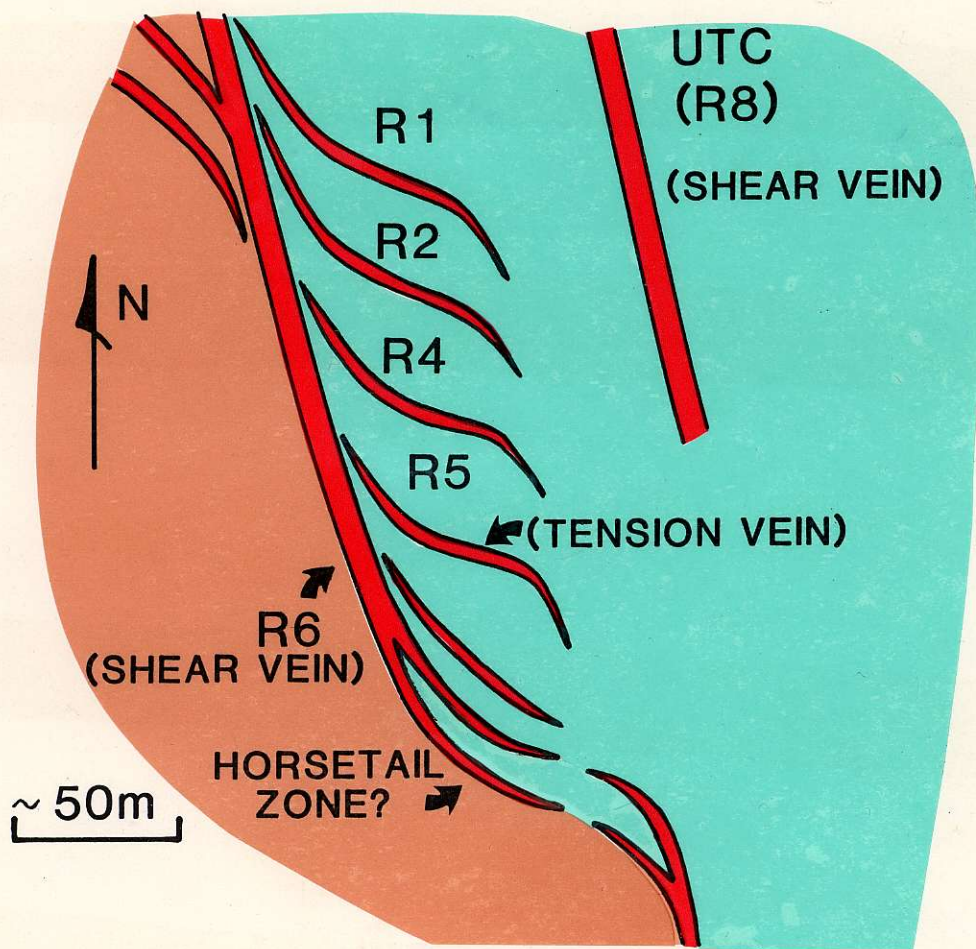

W

E

SCHEMATIC PLAN OF POSSIBLE SYNTECTONIC
ORE SHOOTS, BRUCEJACK WEST ZONE

802988