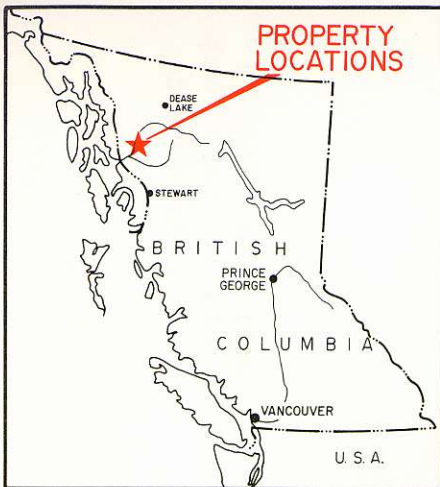

# NORTHWESTERN BRITISH COLUMBIA GOLD CAMP

Miles 0 5 10 20 30 Miles

**Golden Bear**  
★ North American Metals-Chevron  
1.3 Million tons @ 0.35 oz/t. Gold

**Galore Gold Camp**

★ Galore Creek-125 Million tons  
@ 1.08 % Copper,  
0.012 oz/t. Gold

**Iskut Gold Camp**

Cominco-Delaware, 1.2 Million tons  
@ 0.7 oz/t. Gold

Skyline, 1 Million tons  
@ 0.72 oz/t. Gold

**Sulphurets**

Newhawk-Lacana,  
1.6 Million tons @ 0.34  
oz/t. Gold, 22.9 oz/t. Silver

**Stewart Gold Camp**

Silback Premier,  
4.7 Million tons @  
0.39 oz/ton Gold,  
8.8 oz/t. Silver

802479

**PROPERTY LOCATIONS**

# PROPERTY MAP GALORE CREEK GOLD CAMP

LIARD MINING DIVISION  
BRITISH COLUMBIA

JULY 1988

CLAIM LOCATIONS AND OWNERSHIP NOT GUARANTEED