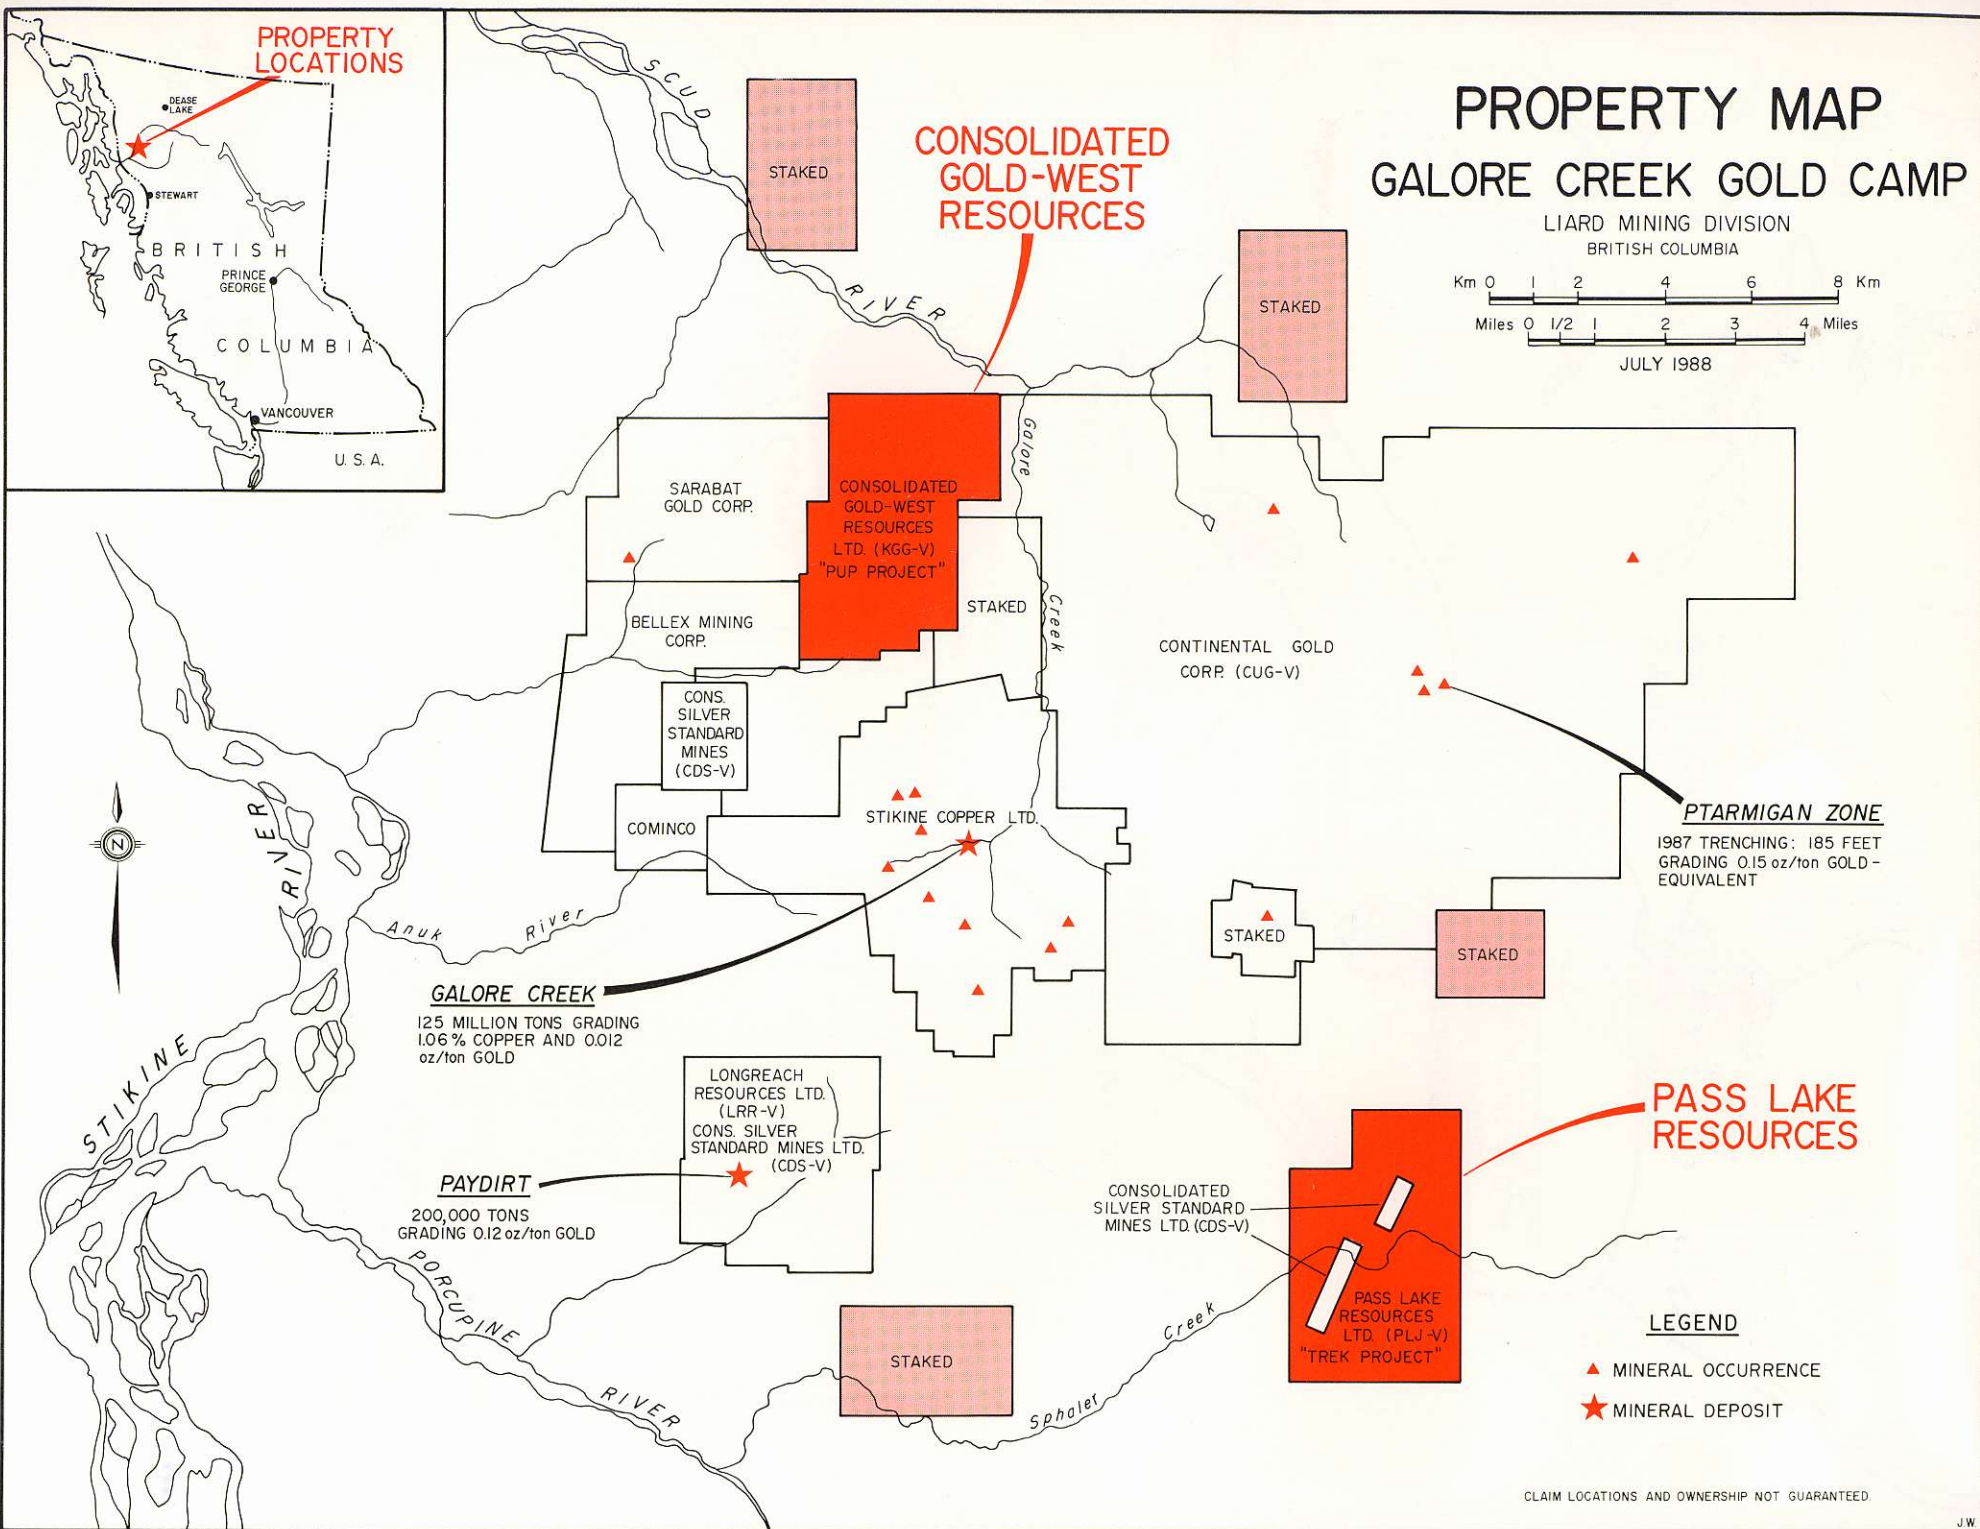

# NORTHWESTERN BRITISH COLUMBIA GOLD CAMP

Miles 0 5 10 20 30 Miles

**Golden Bear**  
★ North American Metals-Chevron  
1.3 Million tons @ 0.35 oz/t. Gold

**Galore Gold Camp**

★ Galore Creek-125 Million tons  
@ 1.08 % Copper,  
0.012 oz/t. Gold

**Iskut Gold Camp**

Cominco-Delaware, 1.2 Million tons  
@ 0.7 oz/t. Gold

Skyline, 1 Million tons  
@ 0.72 oz/t. Gold

**Sulphurets**

Newhawk-Lacana,  
1.6 Million tons @ 0.34  
oz/t. Gold, 22.9 oz/t. Silver

**Stewart Gold Camp**

Silback Premier,  
4.7 Million tons @  
0.39 oz/ton Gold,  
8.8 oz/t. Silver

802479

**PROPERTY LOCATIONS**

# PROPERTY MAP GALORE CREEK GOLD CAMP

LIARD MINING DIVISION  
BRITISH COLUMBIA

JULY 1988

CLAIM LOCATIONS AND OWNERSHIP NOT GUARANTEED