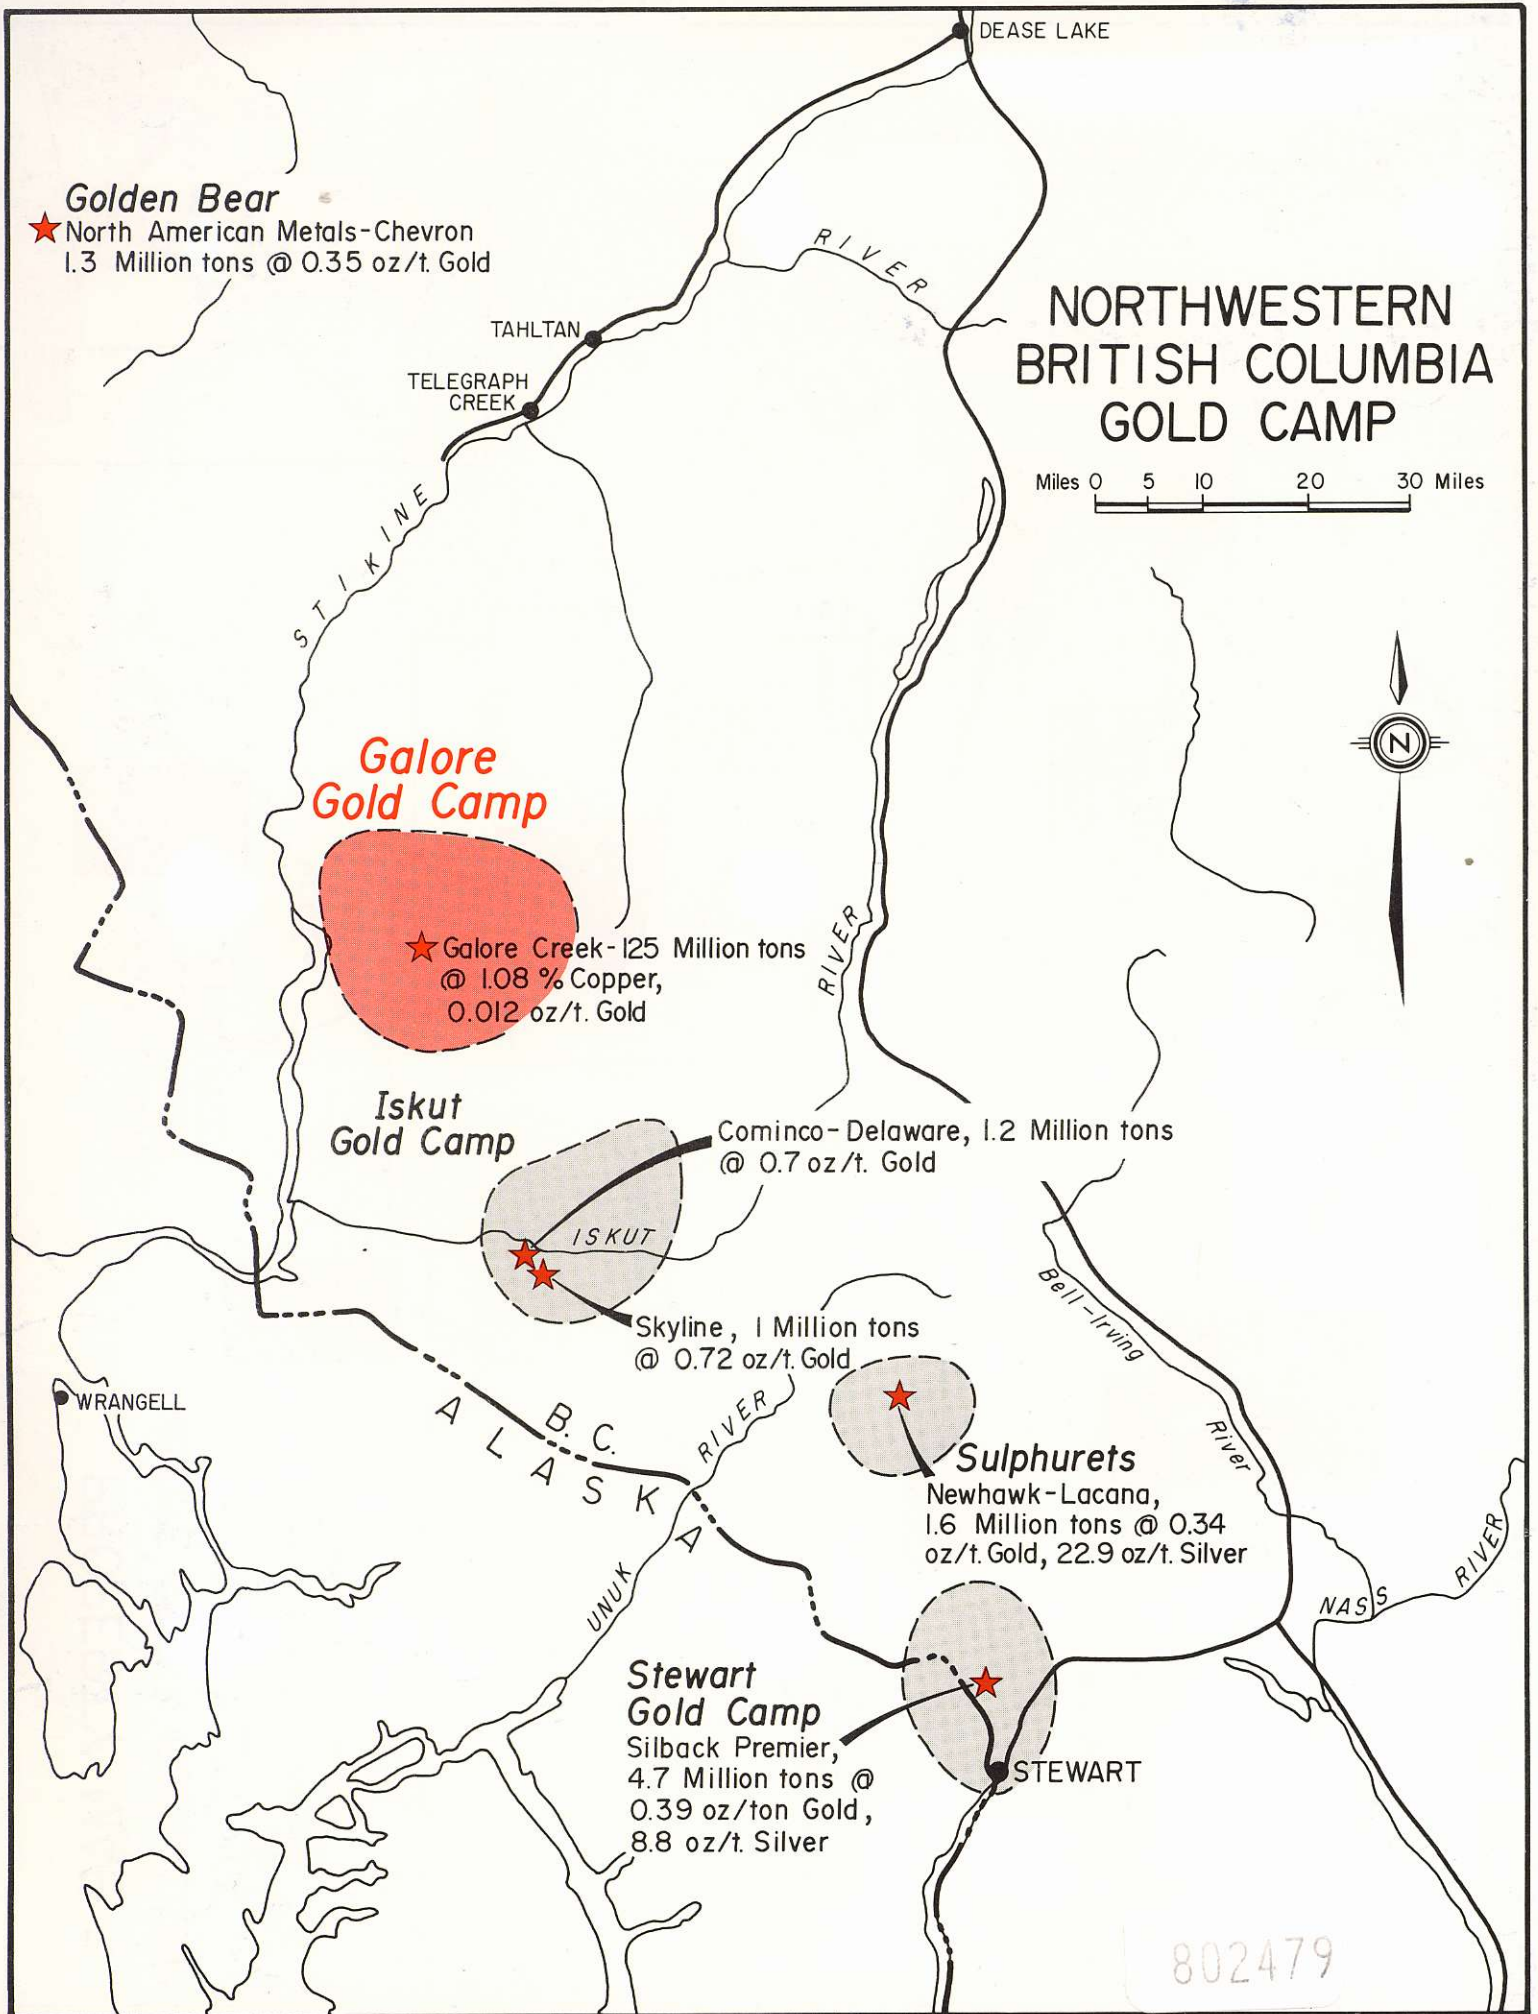

# NORTHWESTERN BRITISH COLUMBIA GOLD CAMP

Miles 0 5 10 20 30 Miles

**Golden Bear**  
★ North American Metals-Chevron  
1.3 Million tons @ 0.35 oz/t. Gold

**Galore Gold Camp**

★ Galore Creek-125 Million tons  
@ 1.08 % Copper,  
0.012 oz/t. Gold

**Iskut Gold Camp**

Cominco-Delaware, 1.2 Million tons  
@ 0.7 oz/t. Gold

Skyline, 1 Million tons  
@ 0.72 oz/t. Gold

**Sulphurets**

Newhawk-Lacana,  
1.6 Million tons @ 0.34  
oz/t. Gold, 22.9 oz/t. Silver

**Stewart Gold Camp**

Silback Premier,  
4.7 Million tons @  
0.39 oz/ton Gold,  
8.8 oz/t. Silver

802479

**PROPERTY LOCATIONS**

# PROPERTY MAP GALORE CREEK GOLD CAMP

LIARD MINING DIVISION  
BRITISH COLUMBIA

JULY 1988

CLAIM LOCATIONS AND OWNERSHIP NOT GUARANTEED