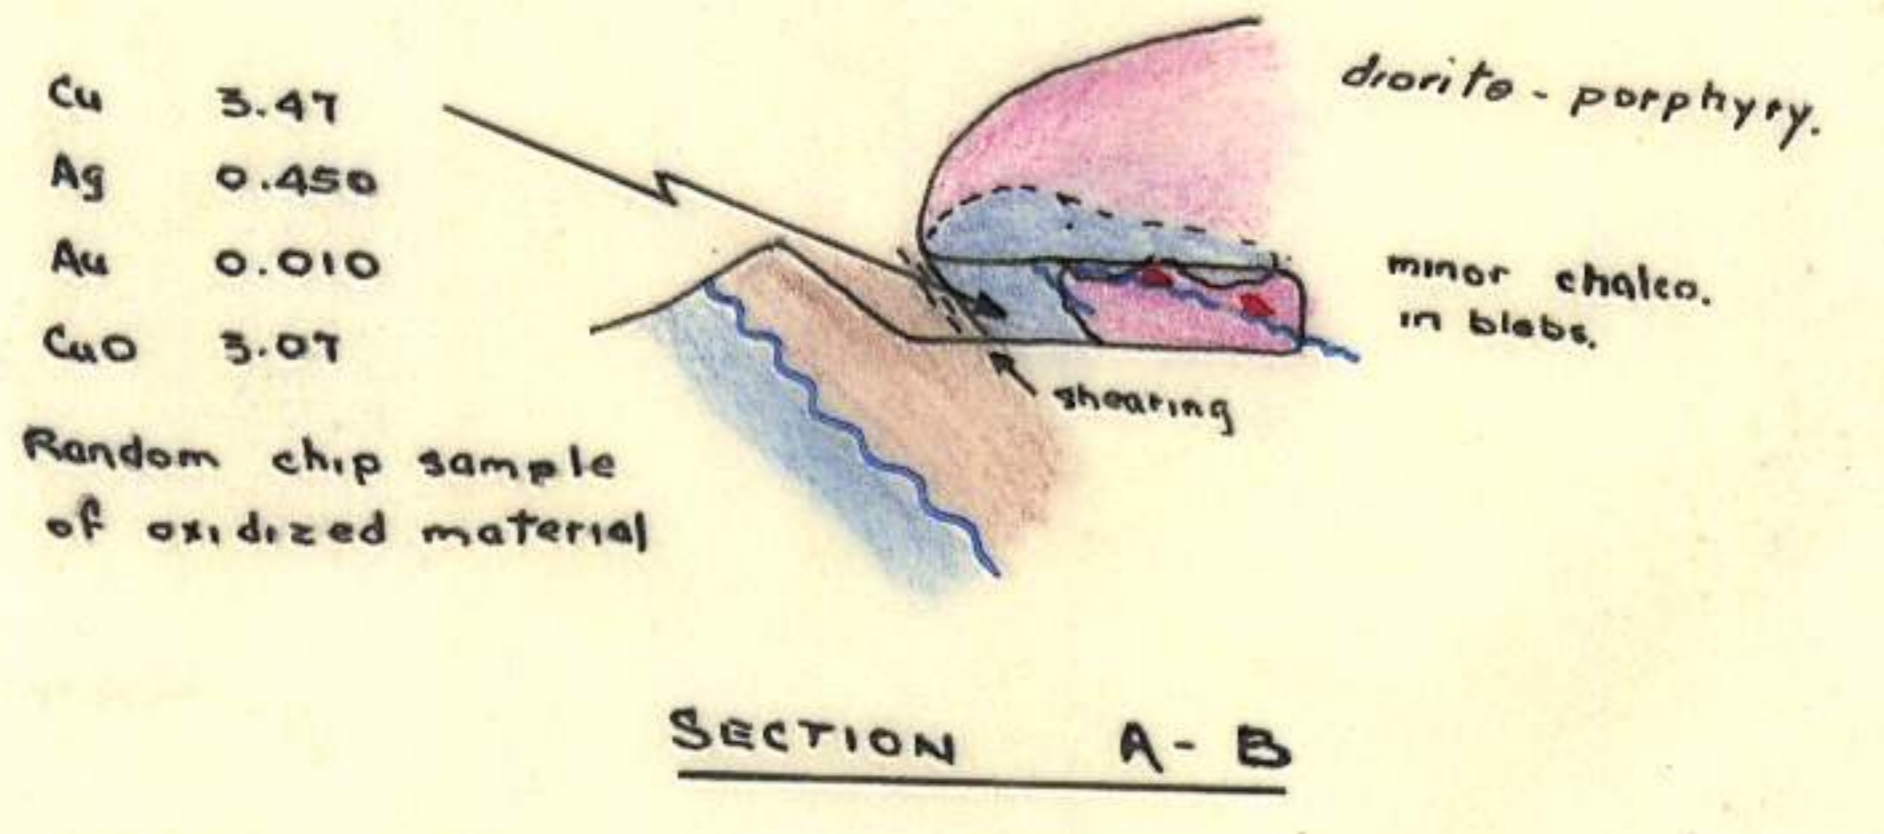

LEGEND

LIMESTONE	
DIORITE PORPHYRY	
AUGITE &/OR HORNBLLENDE PORPHYRY	
CHALCOPYRITE	
OPEN CUT	

RUBY MINE
BOUNDARY FALLS, B.C.

CHAIN & COMPASS SURVEY
D. IRVING - H. HAMAGUCHI
1" = 40' MAY 1961

801952