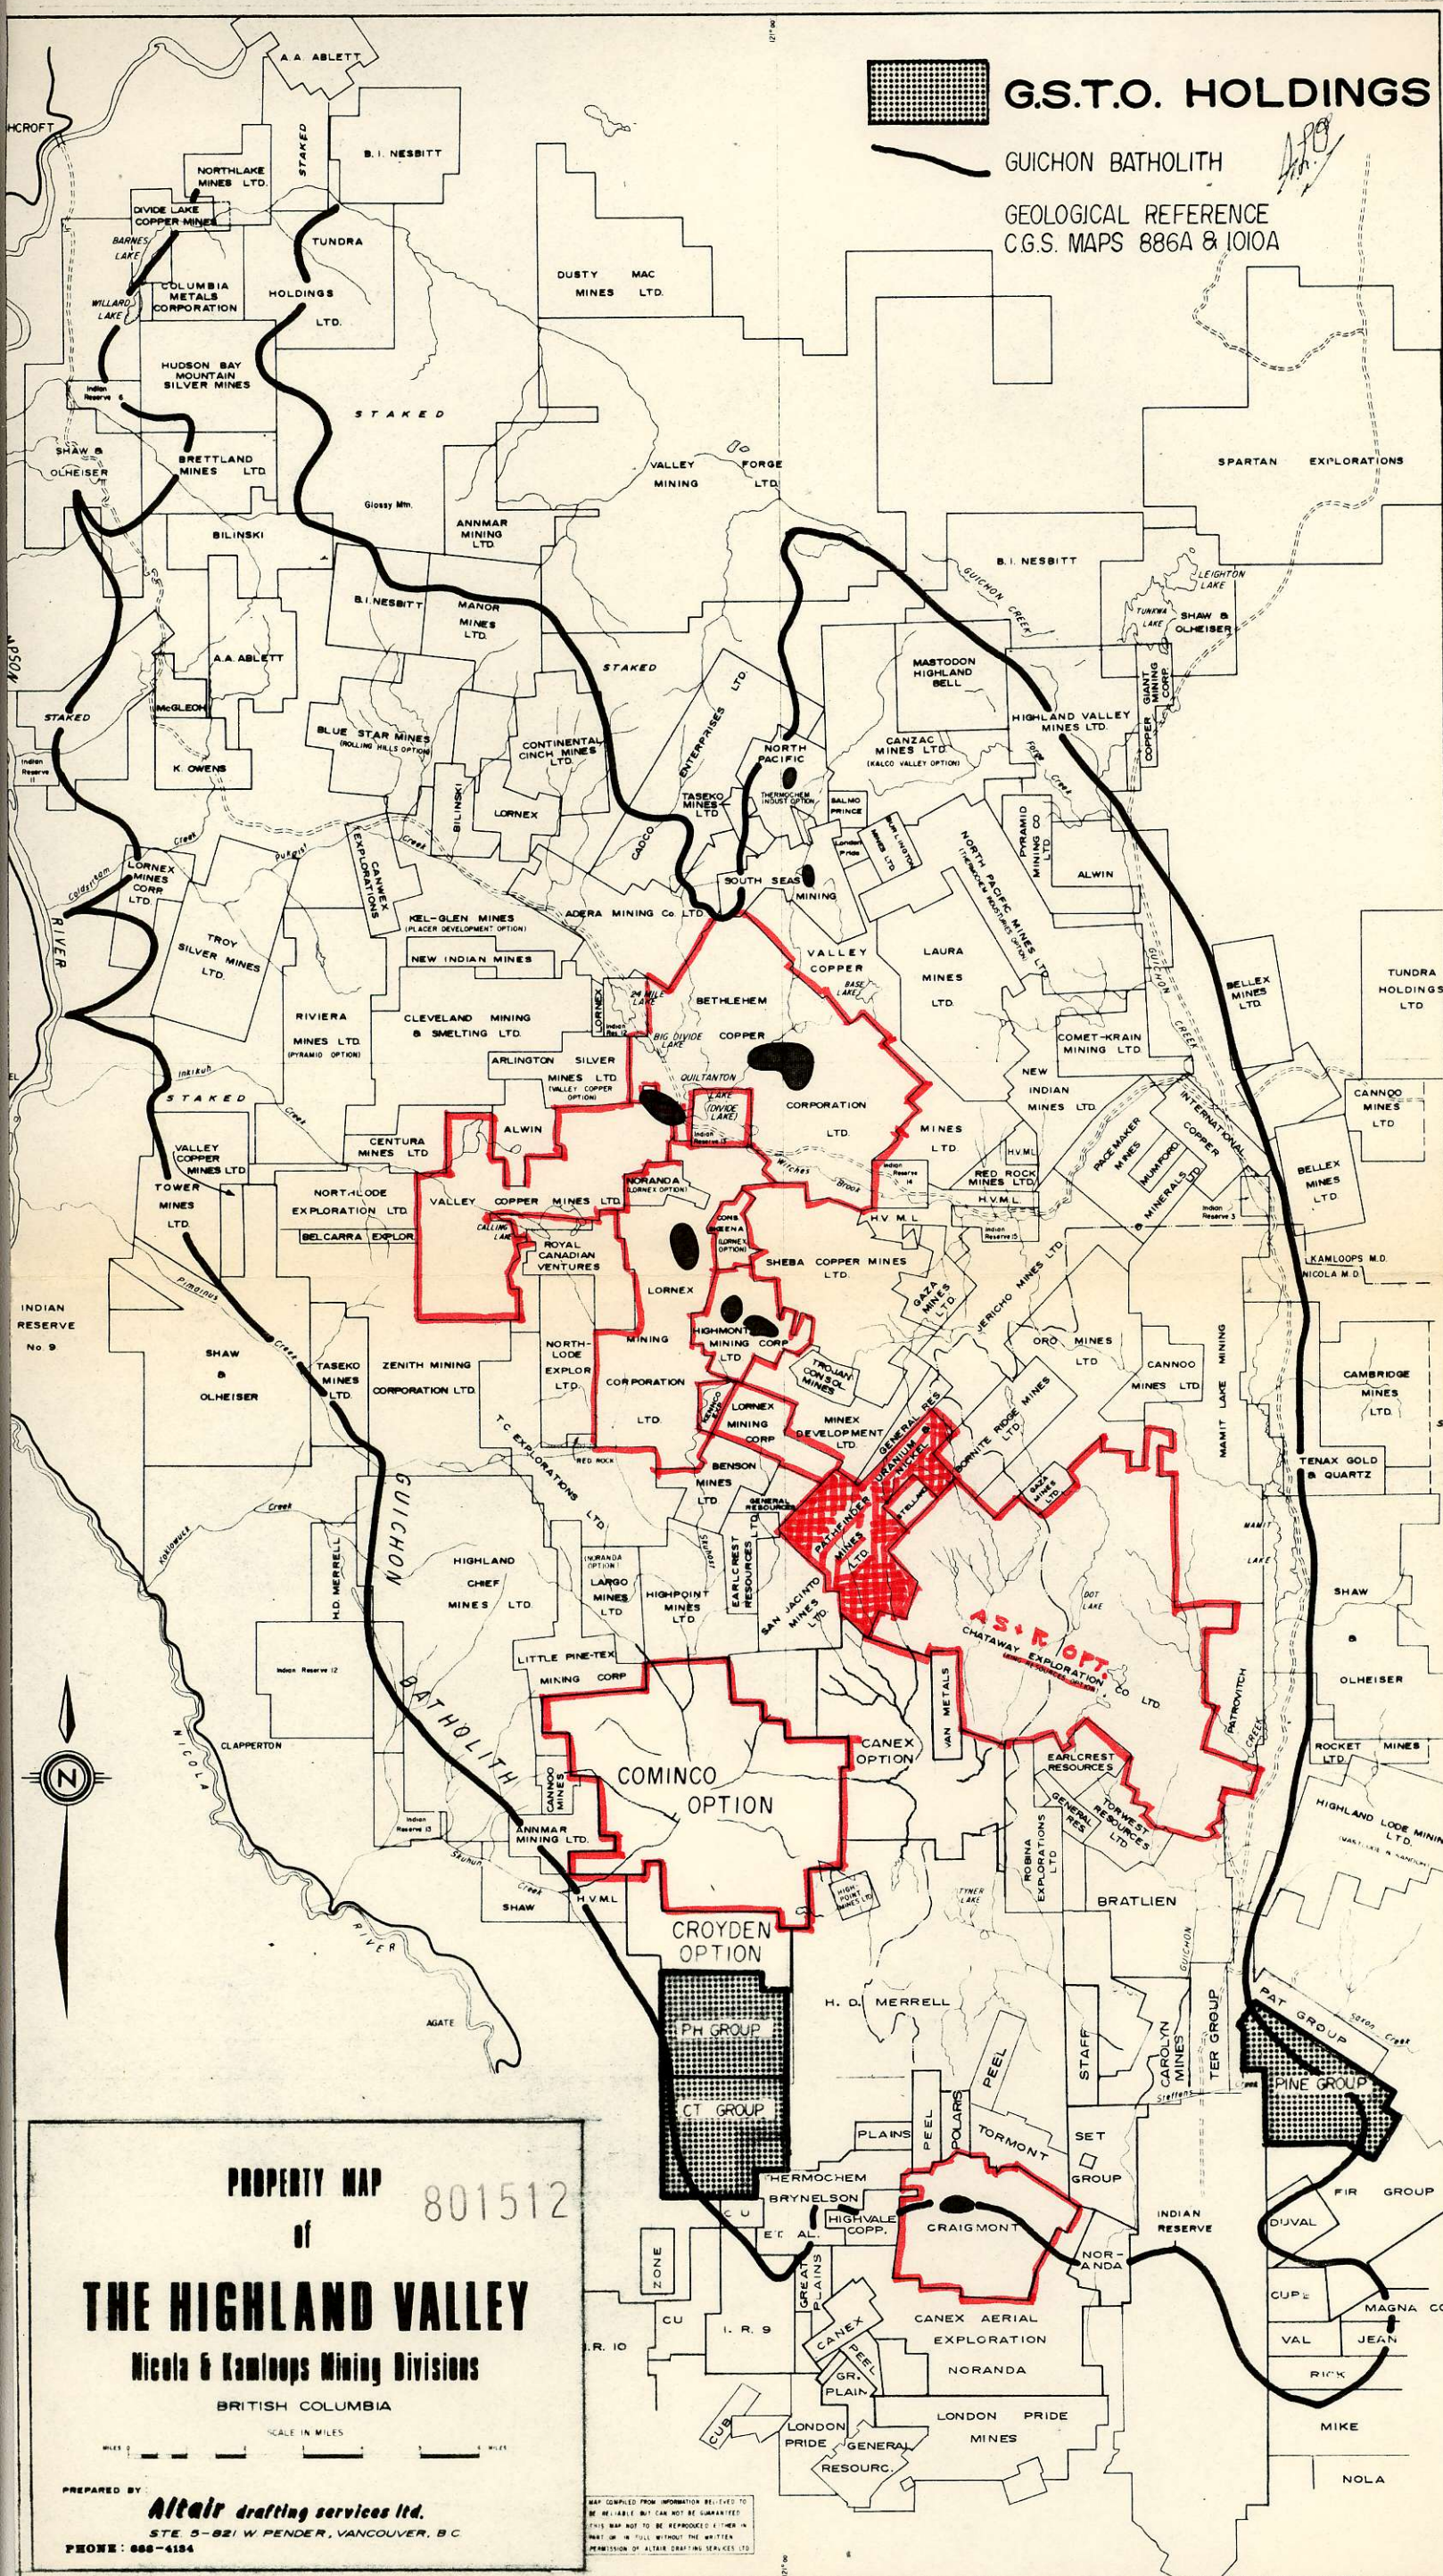

G.S.T.O. HOLDINGS

GUICHON BATHOLITH

GEOLOGICAL REFERENCE
C.G.S. MAPS 886A & 1010A

PROPERTY MAP 801512
of

THE HIGHLAND VALLEY

Nicola & Kamloops Mining Divisions
BRITISH COLUMBIA

SCALE IN MILES

PREPARED BY
Altair drafting services Ltd.
STE 5-821 W PENDER, VANCOUVER, B.C.
PHONE: 688-4184