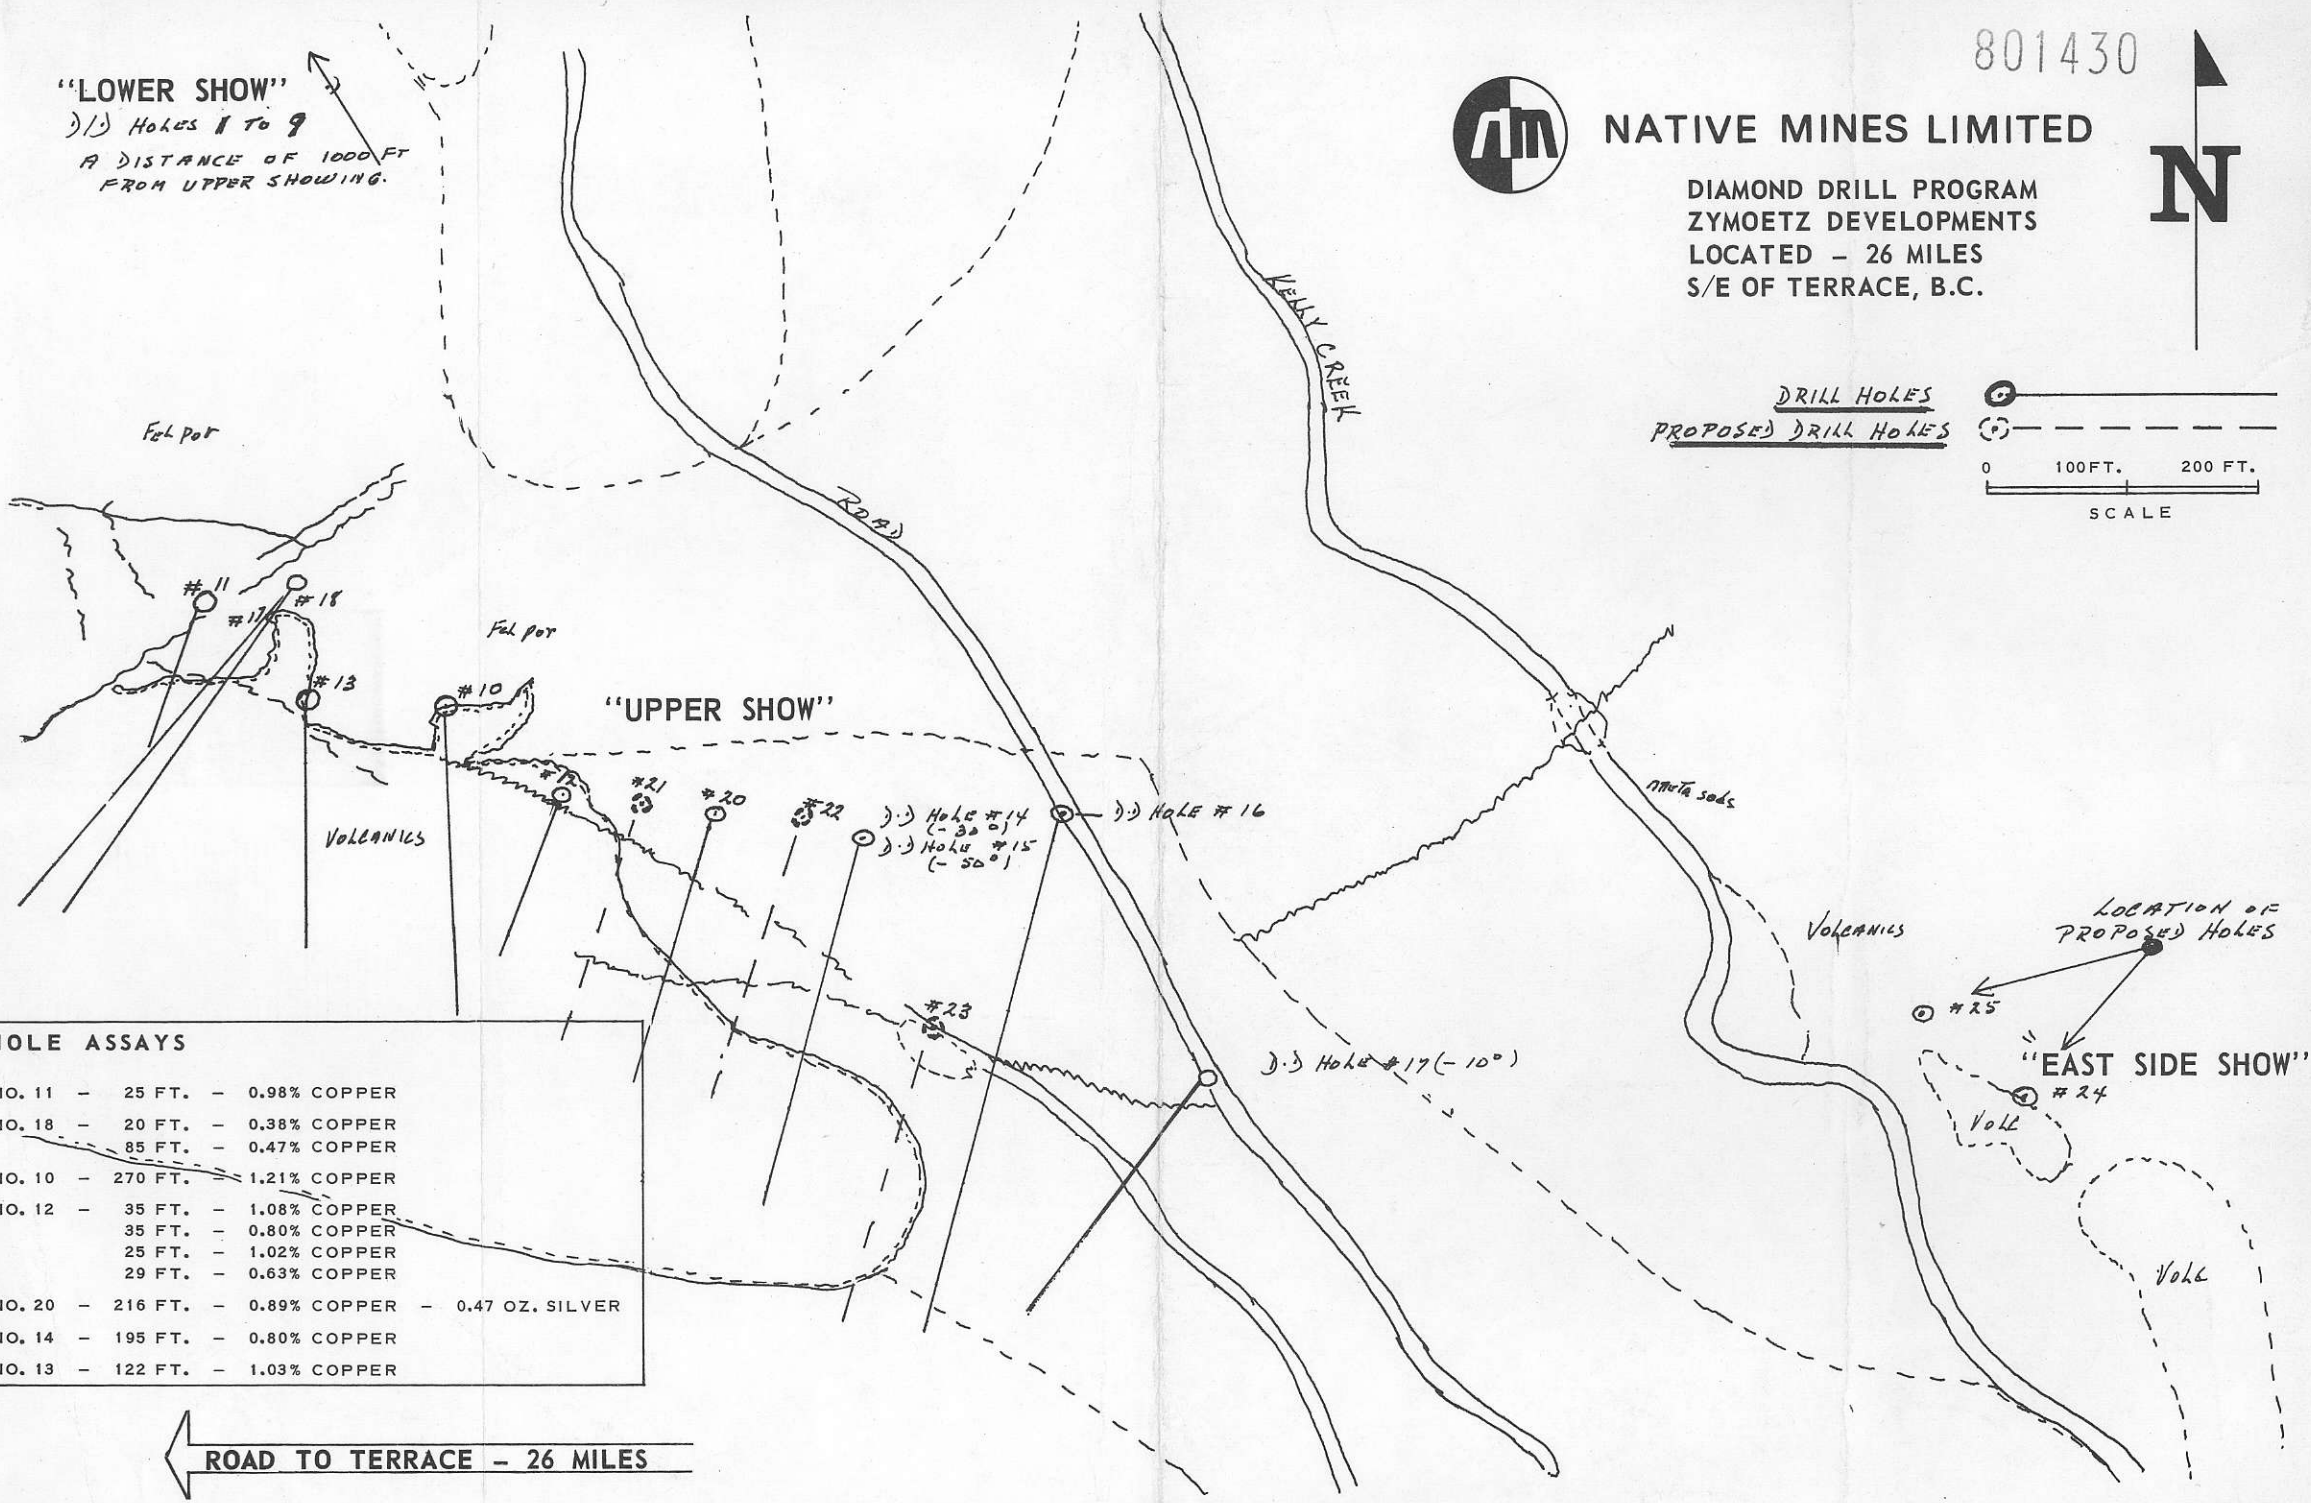

801430

NATIVE MINES LIMITED

DIAMOND DRILL PROGRAM
ZYMOETZ DEVELOPMENTS
LOCATED - 26 MILES
S/E OF TERRACE, B.C.

"LOWER SHOW"
Holes 1 to 9
A DISTANCE OF 1000 FT
FROM UPPER SHOWING.

HOLE ASSAYS		
NO. 11	- 25 FT.	- 0.98% COPPER
NO. 18	- 20 FT.	- 0.38% COPPER
	- 85 FT.	- 0.47% COPPER
NO. 10	- 270 FT.	- 1.21% COPPER
NO. 12	- 35 FT.	- 1.08% COPPER
	- 35 FT.	- 0.80% COPPER
	- 25 FT.	- 1.02% COPPER
	- 29 FT.	- 0.63% COPPER
NO. 20	- 216 FT.	- 0.89% COPPER - 0.47 OZ. SILVER
NO. 14	- 195 FT.	- 0.80% COPPER
NO. 13	- 122 FT.	- 1.03% COPPER

ROAD TO TERRACE - 26 MILES