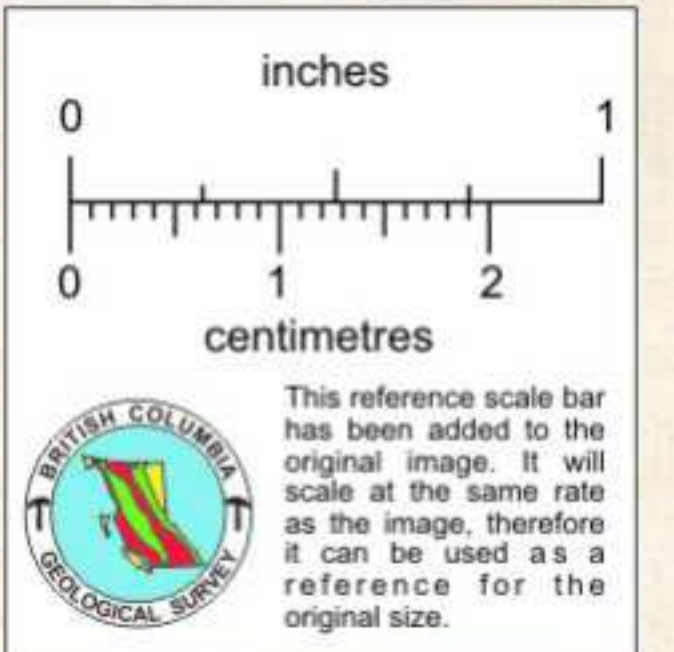

BC 441:114

positioned by R.N.S.,
but probably in
error accord. to 1:50,000
plan & air photos

QUARTZ SILVER PROPERTY
 PER 1947 AIR PHOTOS
 B.C. 441:114 & 115

801420

SEPT. 28, 1969.