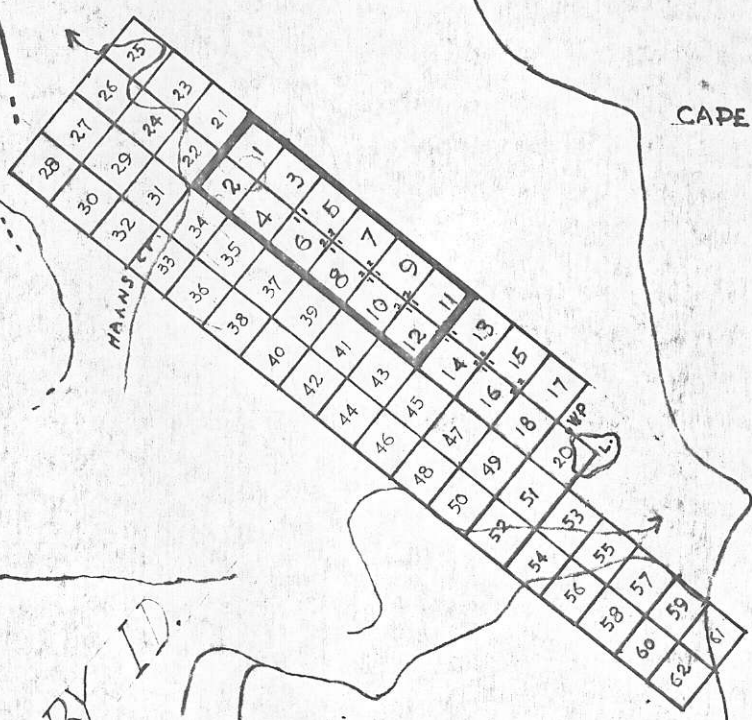

True Copy

*Dunk Bates
April Cloutier*

SHINGLE BAY

SANDSPIT PO.

CAPE CHROUSTCHEFF

MORESBY ID.

COPPER BAY

ASTRONOMIC

CLAIM Map 16A
Co-ordinates 132°Lo/53' 15"La.

3 & 13

800806

MMM # 13-61 - MC'S
SCALE 1 IN = 1 MILE
M. CLOUTIER

merl