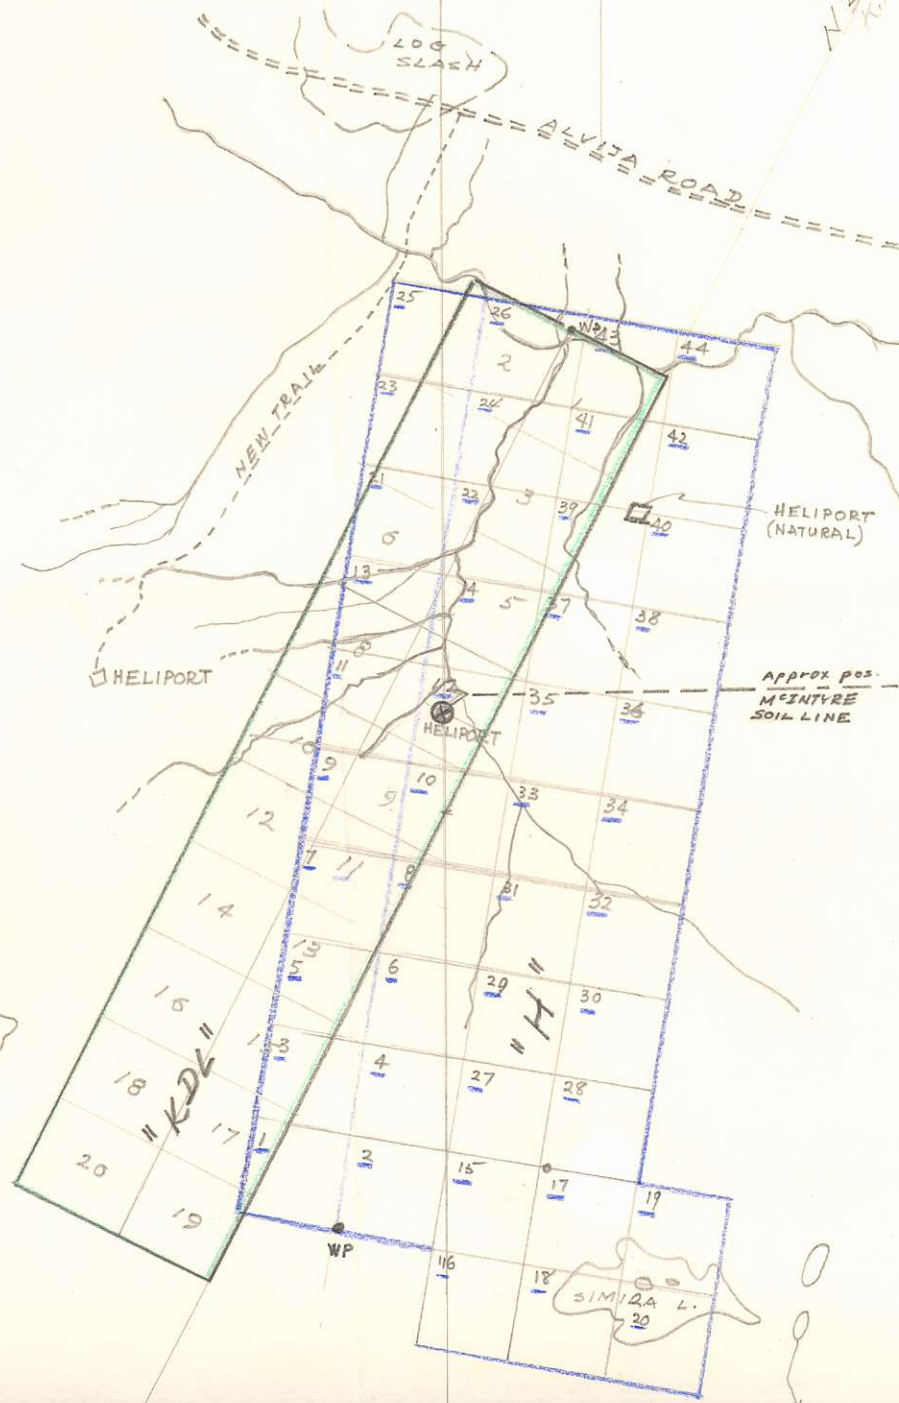

KDL # 1-20 incl.

Tag nos. 12572 M - 12591 M incl.

Loc. Date - May 6/71

Rec. Date - May 26/71

Rec. No's (A-form) pending

Loc. by W.P. sit. N. of confluence of
Kendal & Killaga Cr.

Loc. line S 27° W (Astron.)

prob. actually S 27°-20' W for mag.
south by locator - E.R. Anderson,
of Terrace.

Mag. North
N 27°-20' E
KDL

○ Noble
Five L.

PRINCE ID.
COPPER

800799

KENDAL CR.

H & KDL M.C.'S

Aug 18/1971

1 IN. = 2640 FT

RUBATER