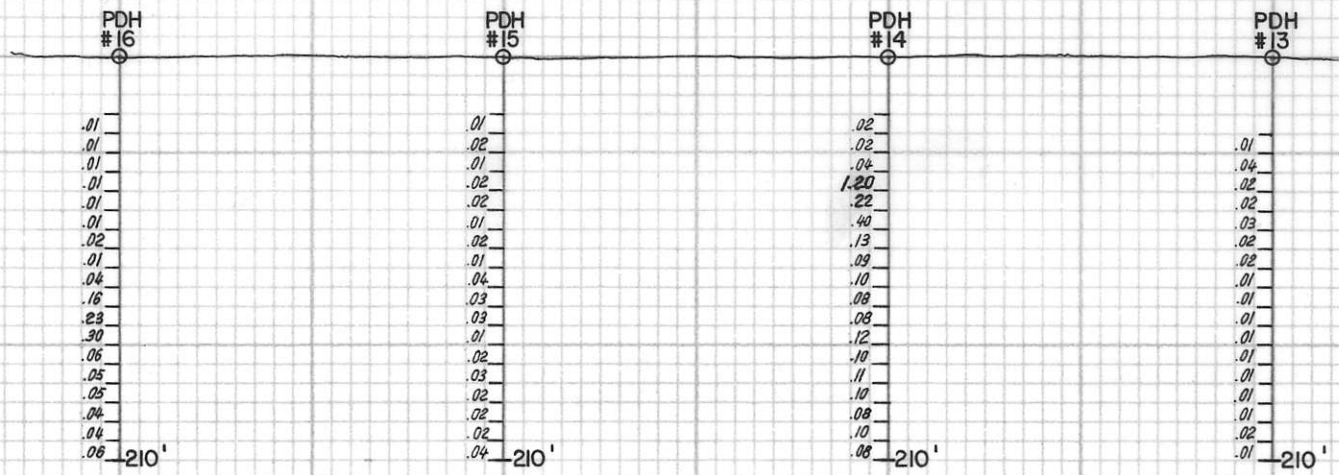

PINNACLE MINES

PDH SECTION A-A

800305

SCALE 1" = 100'

JULY 1972

92I/10

PINNACLE MINES
 PDH SECTION B-B

SCALE 1" = 100' JULY 1972

PINNACLE MINES

PDH SECTION C-C

SCALE 1" = 100'

JULY 1972

PINNACLE MINES

PDH SECTION D-D

SCALE 1" = 100' JULY 1972