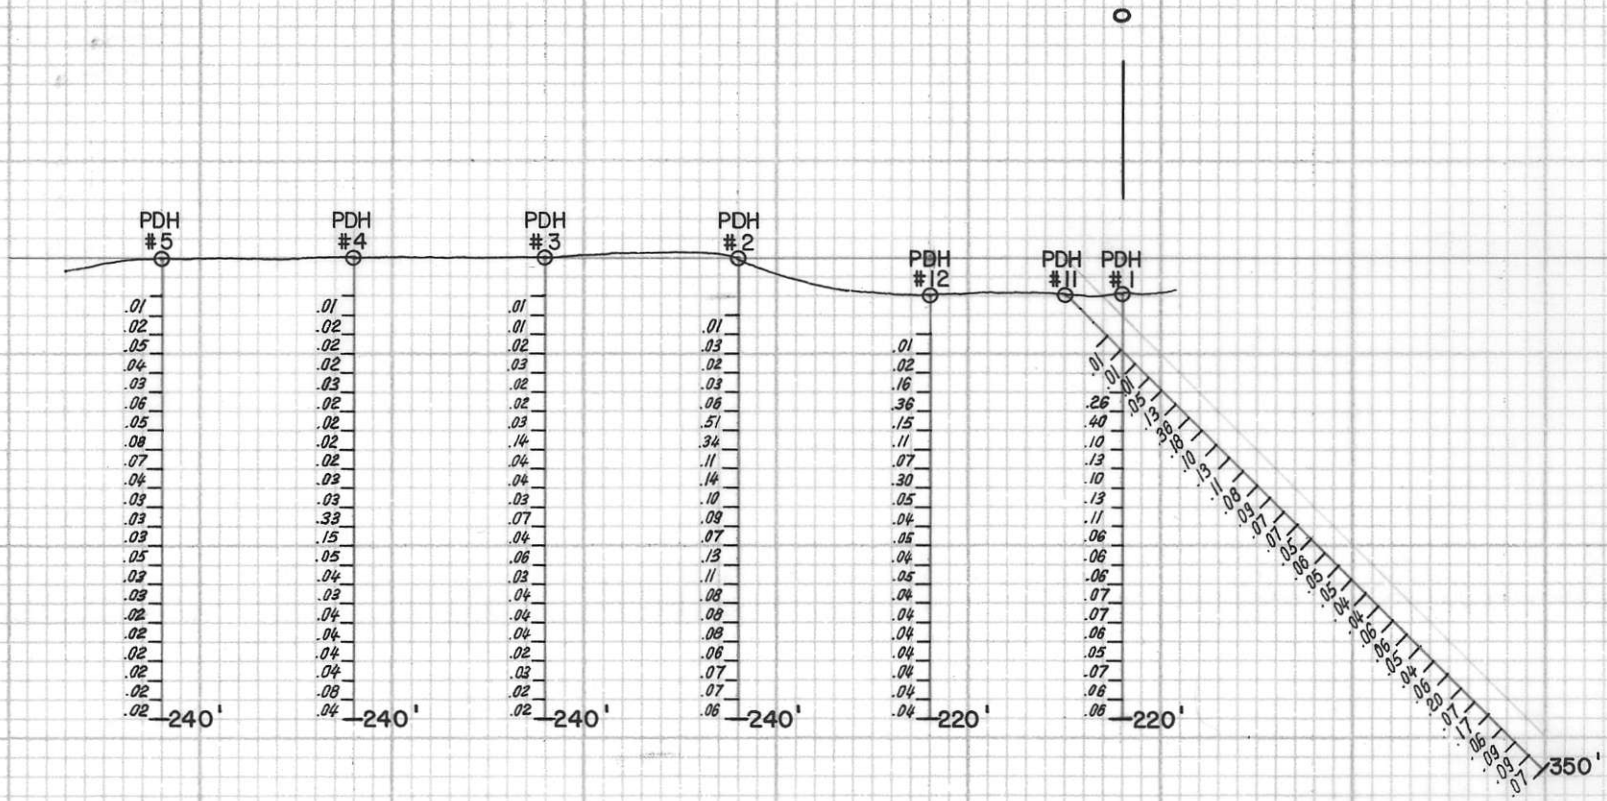

PINNACLE MINES

PDH SECTION A-A

800305

SCALE 1" = 100'

JULY 1972

92I/10

PINNACLE MINES
 PDH SECTION B-B

SCALE 1" = 100' JULY 1972

PINNACLE MINES

PDH SECTION C-C

SCALE 1" = 100'

JULY 1972

PINNACLE MINES

PDH SECTION D-D

SCALE 1" = 100' JULY 1972