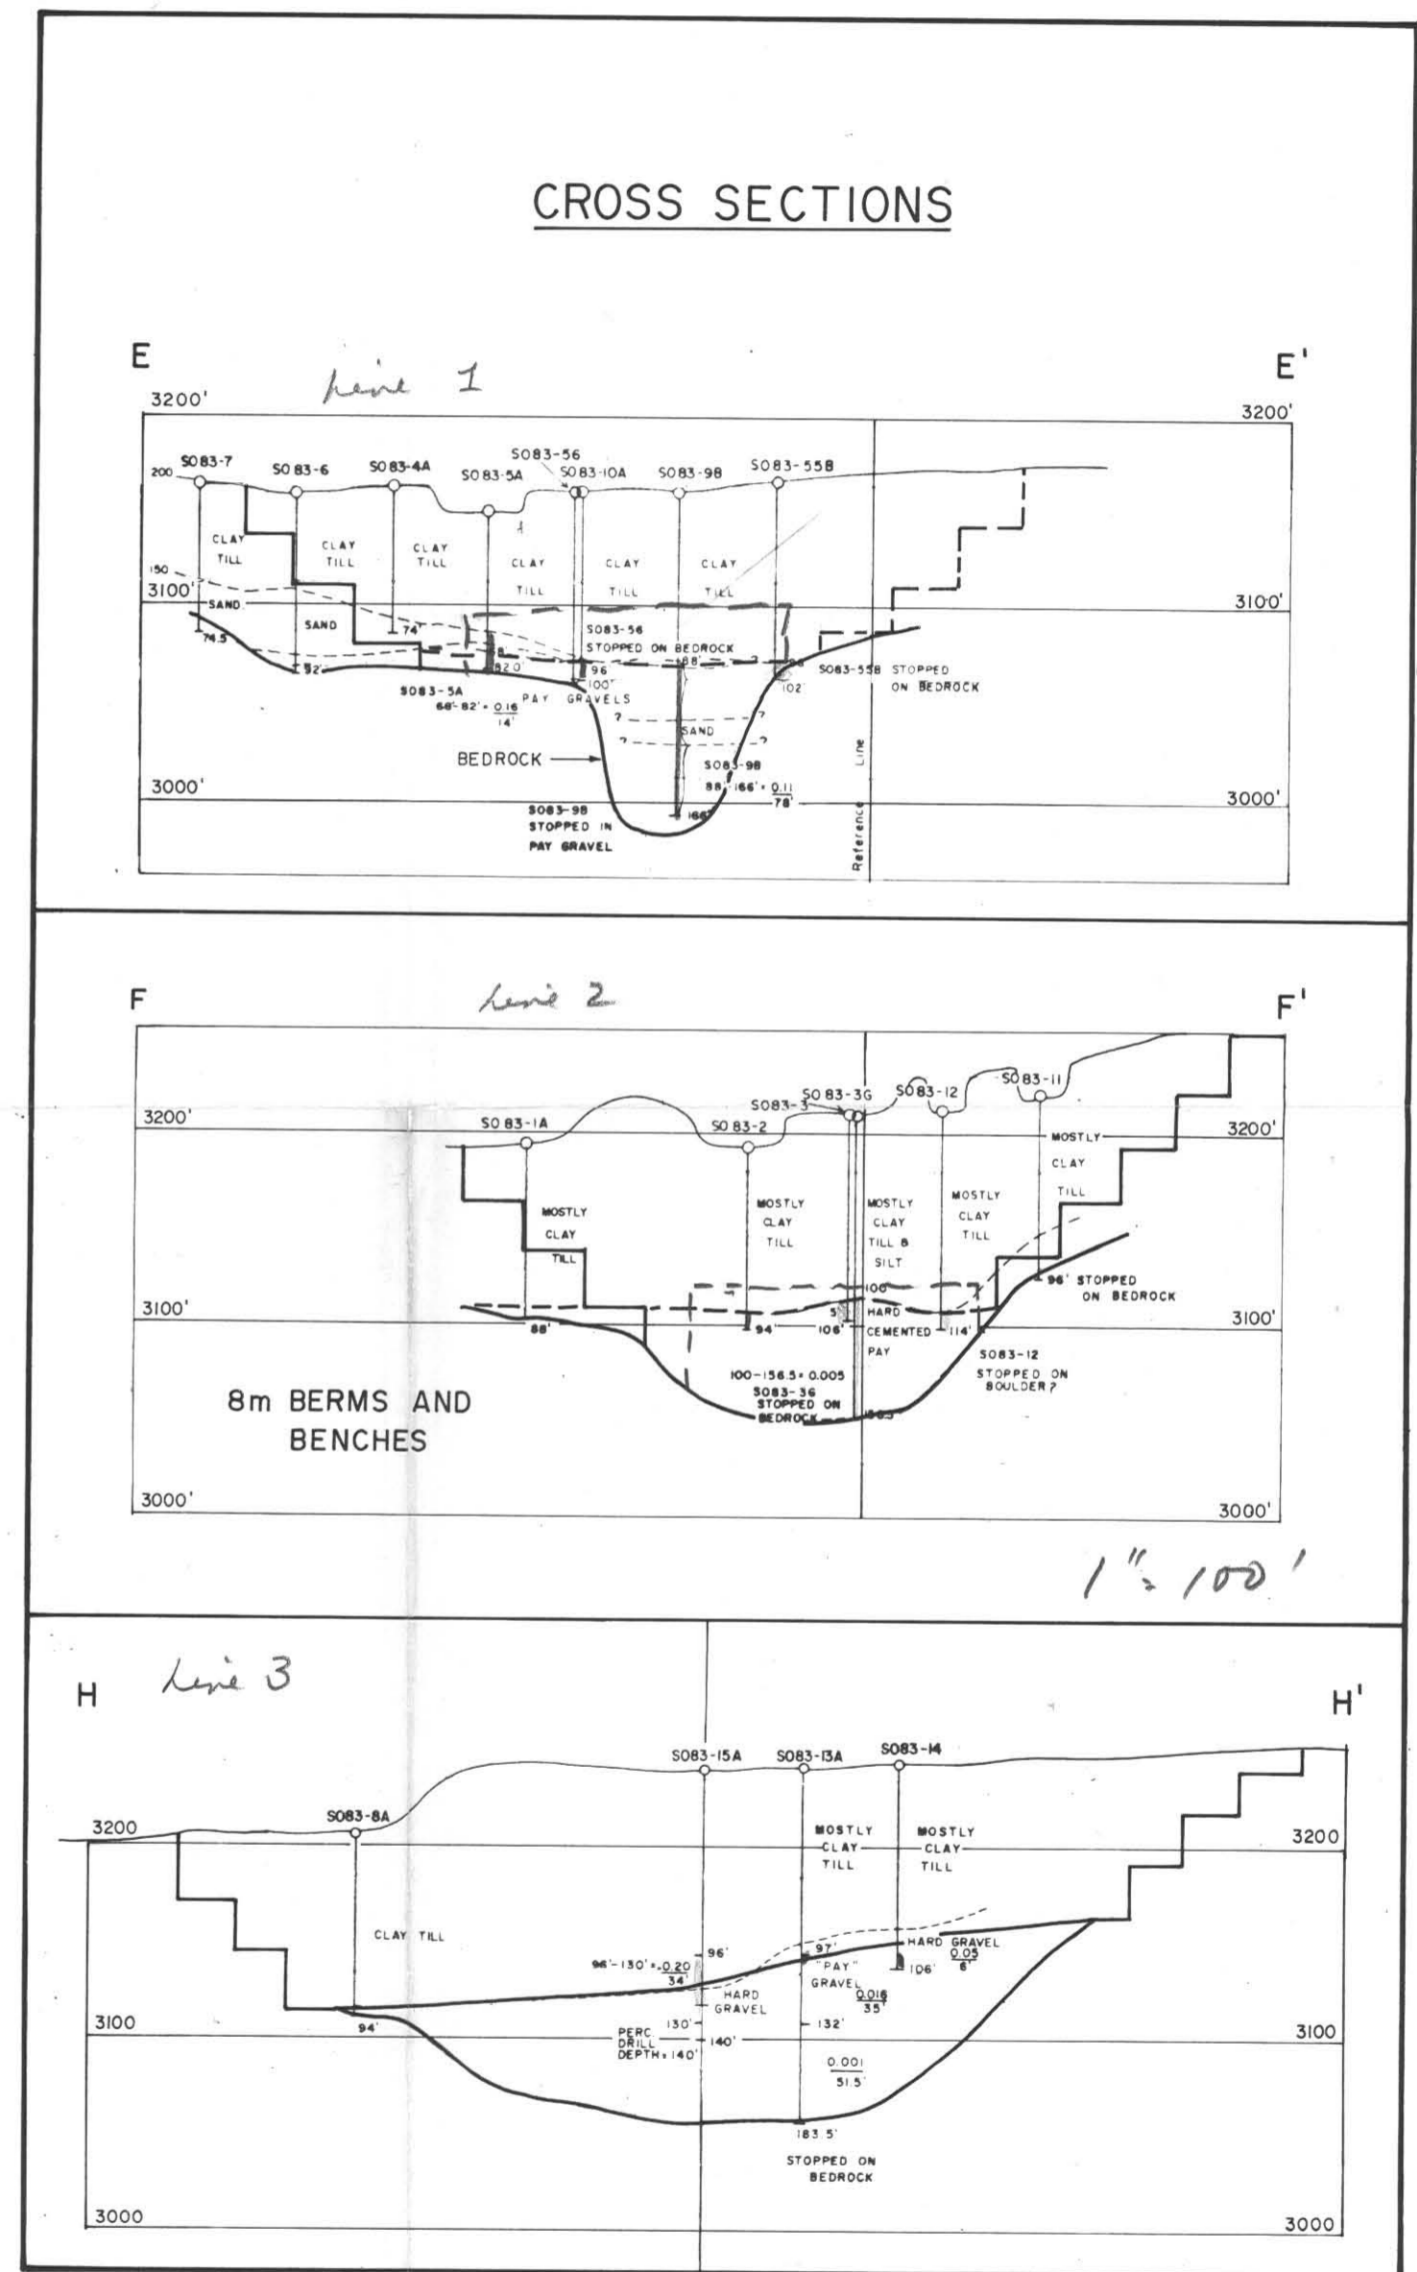

GENIE RESOURCES LTD.  
DRAIN LEASE  
(P.M.L. 1697)  
LOWER OTTER CREEK  
ATLIM MINING DIVISION, B.C.  
LONGITUDINAL SECTIONS  
(SEE FIGURE 3)  
LOOKING EAST

800157

FIGURE 4