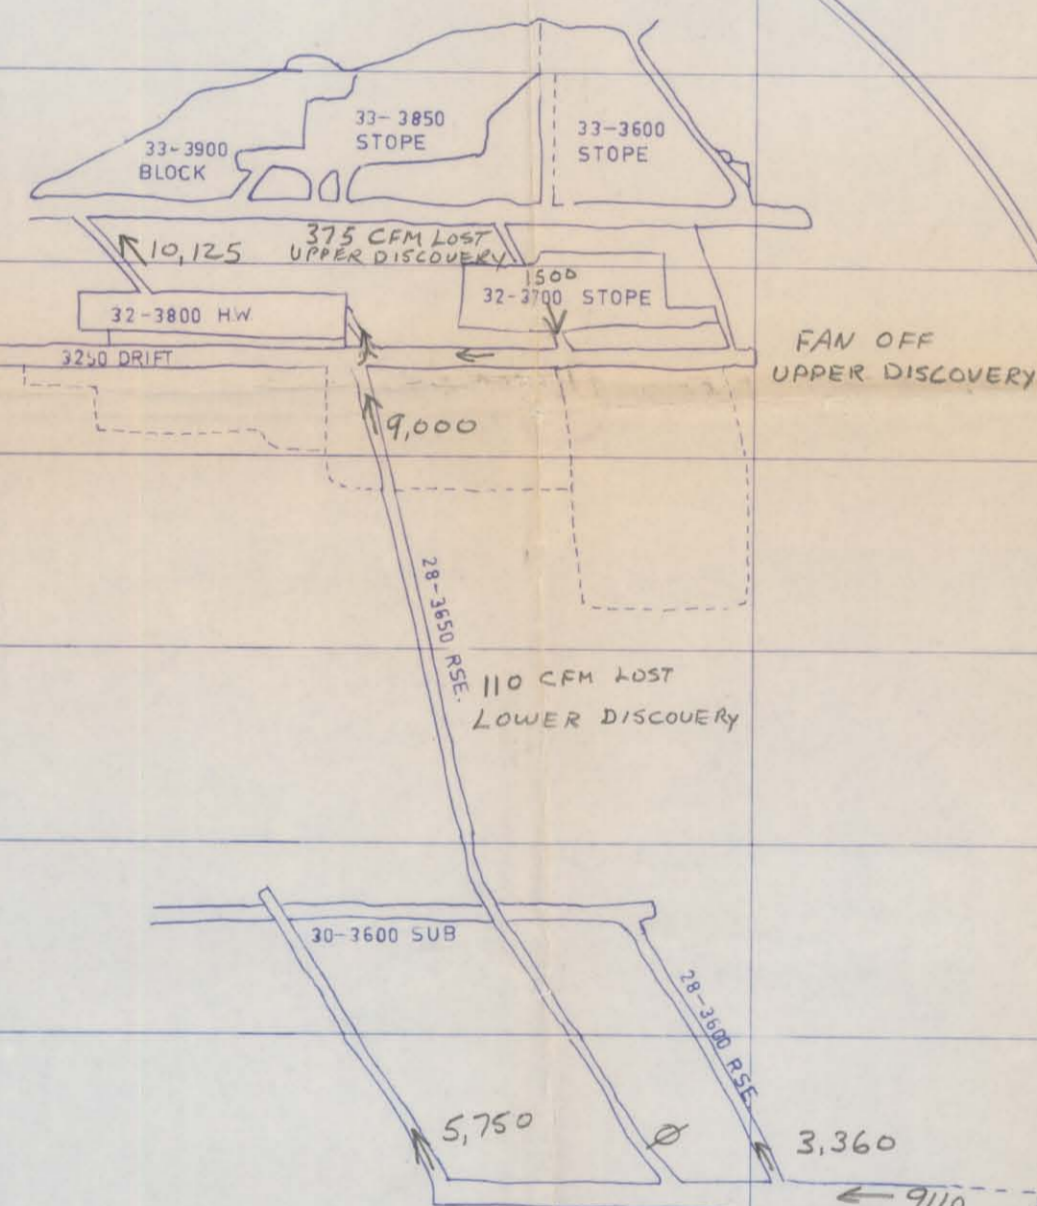

LONGITUDINAL SECTION

DISCOVERY

DISCOVERY PLAN

PLAN

753754

NORTH AIR MINES LIMITED		
SCALE 1/8" = 1'	APPROVED BY	DRAWN BY
DATE SEP 15 80		REVISED
VENTILATION FEBRUARY, 1981		DRAWING NUMBER

BMD
 Ministry of Energy, Mines and
 Petroleum Resources
 FEB 25 1981
 SUBJECT VENTILATION
 FILE N30744
 VANCOUVER, B.C.

LONGITUDINAL SECTION

DISCOVERY

DISCOVERY PLAN

PLAN

NORTH AIR MINES LIMITED		
SCALE 1/8" = 1'	APPROVED BY	DRAWN BY
DATE SEPT 15-80		REVISED
VENTILATION FEBRUARY, 1981		DRAWING NUMBER

 Ministry of Energy, Mines and
 Petroleum Resources
 FEB 25 1981
 SUBJECT VENTILATION
 FILE NORTH AIR
 VANCOUVER, B.C.