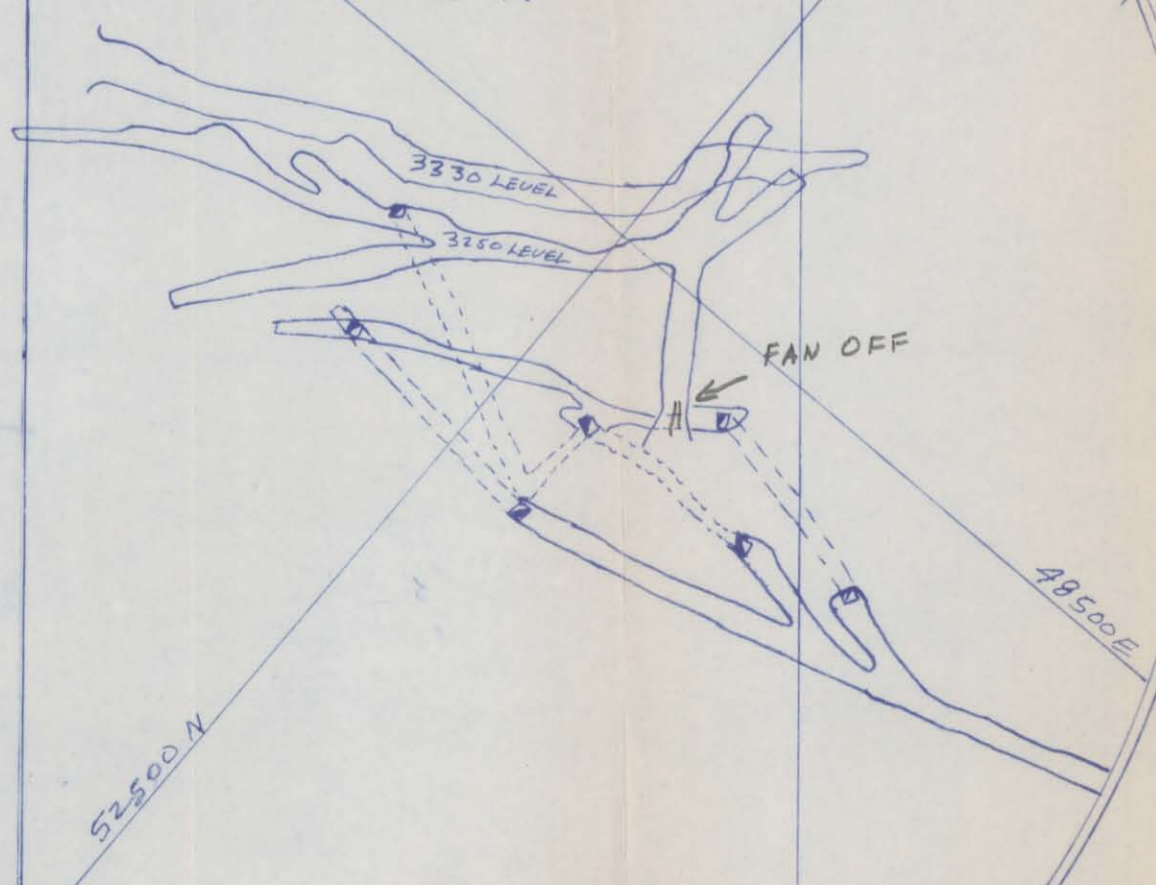

LONGITUDINAL SECTION

DISCOVERY

DISCOVERY PLAN

PLAN

753754

NORTH AIR MINES LIMITED		
SCALE 1/8" = 1'	APPROVED BY	DRAWN BY
DATE SEP 15 80		REVISED
VENTILATION FEBRUARY, 1981		DRAWING NUMBER

BMD
 Ministry of Energy, Mines and
 Petroleum Resources
 FEB 25 1981
 SUBJECT VENTILATION
 FILE N30744
 VANCOUVER, B.C.

LONGITUDINAL SECTION

DISCOVERY

DISCOVERY PLAN

PLAN

NORTH AIR MINES LIMITED		
SCALE 1/8" = 1'	APPROVED BY	DRAWN BY
DATE SEPT 15-80		REVISED
VENTILATION FEBRUARY, 1981		DRAWING NUMBER

 Ministry of Energy, Mines and
 Petroleum Resources
 FEB 25 1981
 SUBJECT VENTILATION
 FILE NORTH AIR
 VANCOUVER, B.C.