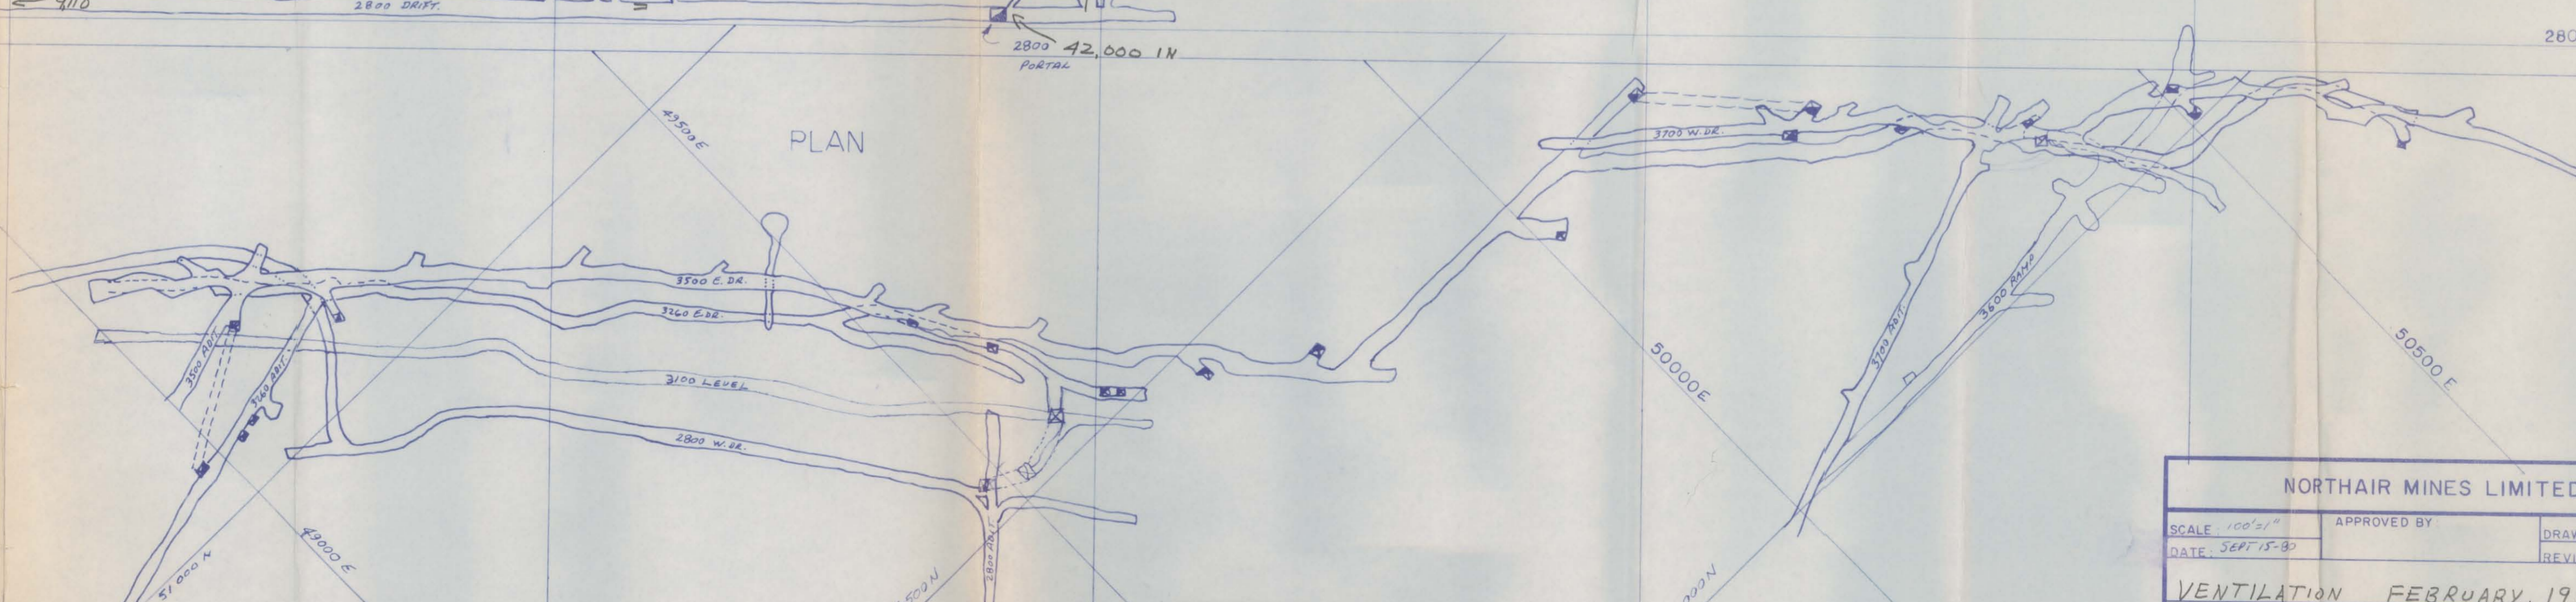

LONGITUDINAL SECTION

DISCOVERY

DISCOVERY PLAN

PLAN

NORTH AIR MINES LIMITED		
SCALE 1/8" = 1'	APPROVED BY	DRAWN BY
DATE SEPT 15-80		REVISED
VENTILATION FEBRUARY, 1981		DRAWING NUMBER

 Ministry of Energy, Mines and
 Petroleum Resources
 FEB 25 1981
 SUBJECT VENTILATION
 FILE NORTH AIR
 VANCOUVER, B.C.